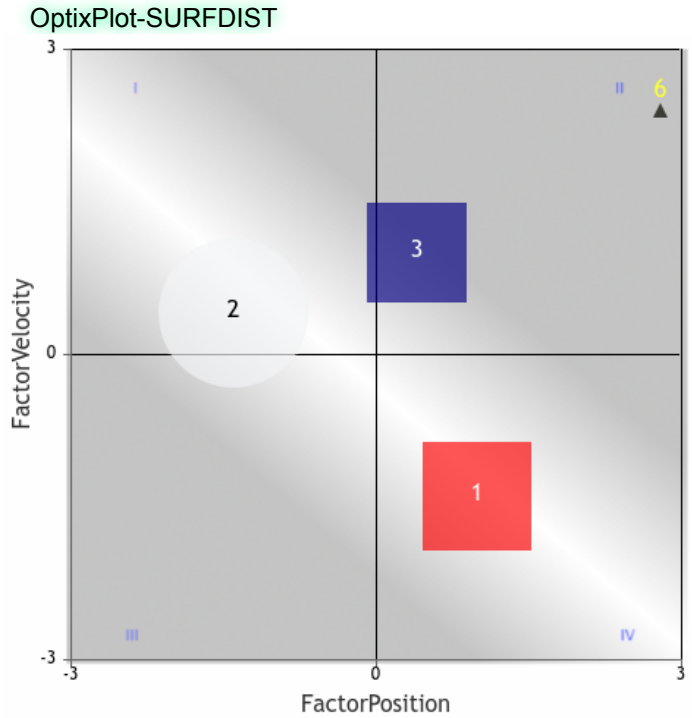

OptixPROGRAM™
HAW 2023-08-17 Race 3 $38,000 8.32f
Route Dirt
Maiden Special Weight(Md Sp Wt) 3 year olds and Up -

PlotFit Contention SpeedRate 025
Copyright © 2015,2018 EquiLytx LLC. All rights reserved.

HAW 2023-08-17 Race3

PN	Horse	ML	DSL	RS	OFR	Prior RaceKeys	Prior RaceClass	oNg	oFIG	Fin	optixNOTES	q	cs
1	ANCIENT MAN J: ORTEGA JAVIER O T: HUGHES EARL W	20	71		72-66	HAW_2023-06-07_07 HAW_2023-05-04_09 HAW_2023-04-13_02	Md 17500 Md Sp Wt Md Sp Wt	C C C+	38 68 70	11 7 4	: NASAL_S TROUBLES+ : NASAL_S DROP? SAVED : MOVE X_BIAS	q4	SQ1
2	MINING CAMP J: ORM CORY T: SLAGER MIKE	6	43	E	72-66	HAW_2023-07-05_02 HAW_2023-06-18_06 HAW_2023-05-21_08	Md 17500 Md Sp Wt Md Sp Wt	C+ C+ C+	60 65 72	4 4 6	: GATE DUEL SAVED X_FLOW NO_FINISH : WIDE DUEL : DROP? OTHER	q1	CR3
3	MERLOTTI J: FELIX J E T: WAINWRIGHT JOHN C	1.8	21	PC	72-66	HAW_2023-07-27_04 HAW_2023-07-06_04 CD_2023-06-04_06	Md Sp Wt Md Sp Wt Md 50000	B- B- C+	72 62 72	2 4 4	: NASAL_S WIDE : TACTIC- TRAFFIC TROUBLE CLOSE GALLOP+ : WIDE	q1	SQ1
6	BLACK RAVEN J: TAVARES JAVIER T: PEREZ MANNY	4	18	C	72-66	HAW_2023-07-30_06 HAW_2023-06-18_06 HAW_2023-06-11_06	Md Sp Wt Md Sp Wt Md Sp Wt	C+ B- B-	60 70 70	4 2 3	: WIDE TURF? : BTL SLOG WIDE MOVE CLOSE : SLOG MOVE GALLOP+	q4	SQ1

Register at optixeq.com and enter the future of handicapping.