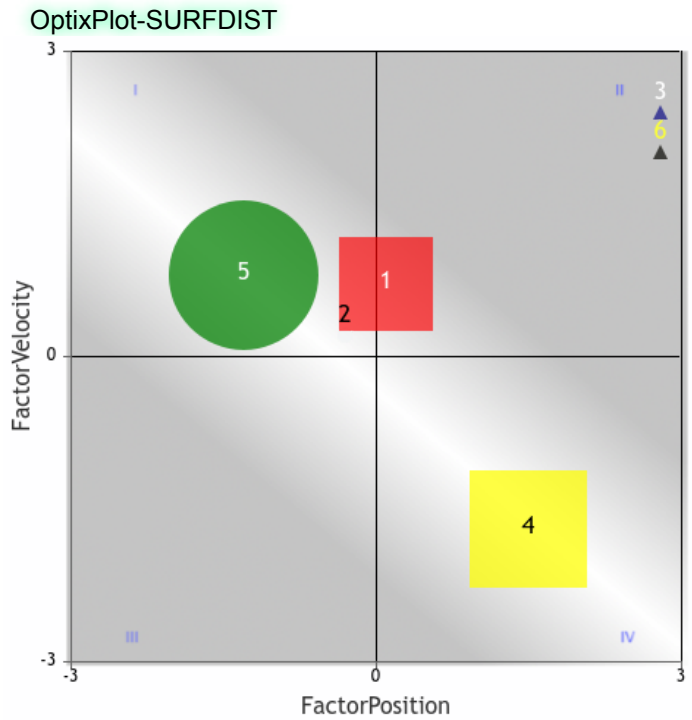

OptixPROGRAM™
HAW 2023-08-17 Race 4 $13,500 6f Sprint
Dirt
Maiden Claimer(Md 6250) 3 year olds and Up -

PlotFit Contention SpeedRate 000

Copyright © 2015,2018 EquiLytx LLC. All rights reserved.

HAW 2023-08-17 Race4

PN	Horse	ML	DSL	RS	OFR	Prior RaceKeys	Prior RaceClass	oNg	oFIG	Fin	optixNOTES	q	cs
1	CHERRY ORCHARD J: GILES EMMANUEL T: HUGHES EARL W	3	18	P	58-50	HAW_2023-07-30_01 HAW_2023-07-19_01 HAW_2023-07-05_01	Md 6250 Md 17500 Md 6250	B- C+ B-	55 55 52	2 6 2	: SAVED : MANIC SLOG WIDE TROUBLE- : WEATHER POCKET NO_LEAD	q1	SQ2
2	ONE ACE J: BENDEZU ALEXANDER T: QUINONEZ MAX	8	30	P	58-50	FAN_2023-07-18_03 HAW_2023-07-05_01 HAW_2023-06-15_02	Md 4000 Md 6250 Md 6250	B- C C+	49 12 53	2 4 4	: : WEATHER NO_KEEP : FREE	q3	SQ1
3	HANDSOFFTHEGOODS J: COLON LUIS H T: BLOCK CHRIS M	1.8	7		58-50	HAW_2023-08-10_01 HAW_2023-06-07_07	Md 17500 Md 17500	C+ C+	55 58	6 6	: GATE PLODDY DROP? OTHER : SLOG DROP? :	q2	CR2
4	JACKPOT BOY J: REYES FRANK T: PEREZ MANNY	5	35		58-50	HAW_2023-07-13_07 HAW_2023-07-05_01 HAW_2023-06-15_02	Md 6250 Md 6250 Md 6250	B- B- B-	56 51 54	4 3 3	: SLOG X_FLOW CLOSE : WEATHER OTHER : MOVE TROUBLE	q4	SQ2
5	XPRESSIR J: TAVARES JAVIER T: QUINONEZ MAX	10	19		58-50	FAN_2023-07-29_04	Md Sp Wt	C	47	6	: NO_KEEP : :	q1	CR2
6	HOT CUPPA COFFEE J: DIAZ HECTOR RAFAEL JR T: ROUSSEL LOUIS J	2.5	103		58-50	IND_2023-05-06_03	Md Sp Wt	C	54	11	: SAVED NO_KEEP TROUBLE- : :	q3	CR2

Register at optixeq.com and enter the future of handicapping.