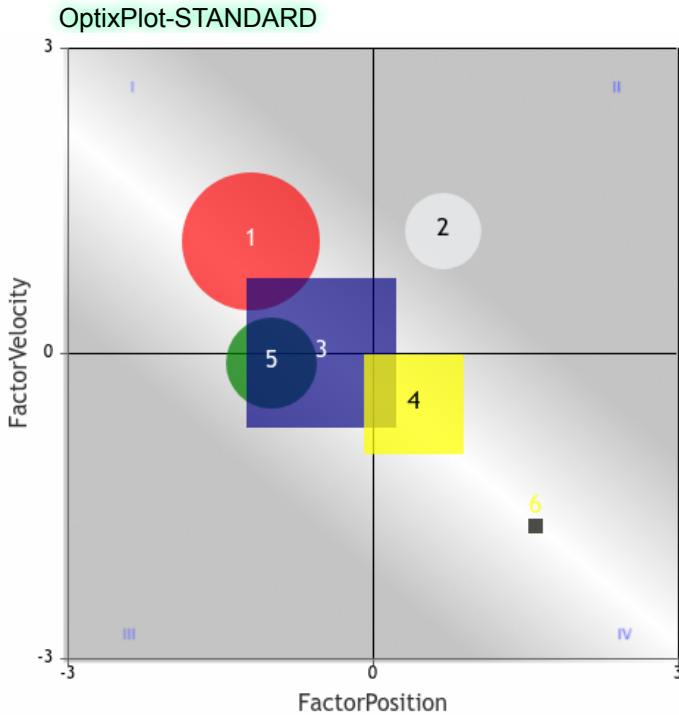

OptixPROGRAM™
HAW 2023-08-17 Race 1 $38,000 8.32f
Route Dirt
Maiden Special Weight(Md Sp Wt) 3 year olds and Up -
Fillies/Mares

PlotFit Contention SpeedRate 034
Copyright © 2015,2018 EquiLytx LLC. All rights reserved.

HAW 2023-08-17 Race1

PN	Horse	ML	DSL	RS	OFR	Prior RaceKeys	Prior RaceClass	oNg	oFIG	Fin	optixNOTES	q	cs
1	BORDER STAR J: CENTENO ALEXIS T: MANLEY STEVE	6	29		70-64	HAW_2023-07-19_06 FAN_2023-07-08_02	Md Sp Wt Md Sp Wt	C+ B-	59 58	4 3	: WIDE DROP? : NASAL_S RUSH DUEL SAVED :	q1	CR2
2	SPICY ITALIAN J: FELIX J E T: CATALANO WAYNE M	1.4	32	E	70-64	HAW_2023-07-16_03 ELP_2023-06-11_02 CD_2023-05-20_06	Md Sp Wt Md 100000 Md Sp Wt	B- C C	76 56 61	2 10 6	: HARD_LEAD PRESSED SAVED : :	q2	CR1
3	PACIFIC VIEW J: GILES EMMANUEL T: CLAY PAT	3	14	PC	70-64	HAW_2023-08-03_02 HAW_2023-07-09_05 HAW_2023-06-07_06	Md Sp Wt Md Sp Wt Md Sp Wt	B- B- C+	67 60 59	2 2 4	: BOS SAVED : NASAL_S SLOG : OTHER GATE	q3	SQ3
4	WICKED SKY J: BENDEZU ALEXANDER T: WAINWRIGHT JOHN C	8	14	P	70-64	HAW_2023-08-03_02 HAW_2023-07-09_05 FAN_2023-06-13_05	Md Sp Wt Md Sp Wt Md Sp Wt	C+ B- B-	60 59 54	4 3 5	: : NASAL_S SAVED : NASAL_S SLOG SAVED	q4	SQ2
5	LIL CARRIE D J: ORM CORY T: SLAGER MIKE	4.5	14		70-64	HAW_2023-08-03_02 HAW_2023-07-16_03 HAW_2023-06-22_01	Md Sp Wt Md Sp Wt Md 15000	C C+ B-	57 70 55	5 3 3	: NO_KEEP DROP? : WARM COVER DROP? : TACTIC-X_WIDE	q3	CR2
6	VOSTRA J: TAVARES JAVIER T: JONES JEFF S	10	14	C	70-64	HAW_2023-08-03_02 HAW_2023-07-09_05 HAW_2023-06-22_05	Md Sp Wt Md Sp Wt Md Sp Wt	B- C C	66 44 53	3 7 5	: SLOG SAVED MOVE : SLOG WIDE : SLOG DROP?	q4	SQ1

Register at optixeq.com and enter the future of handicapping.