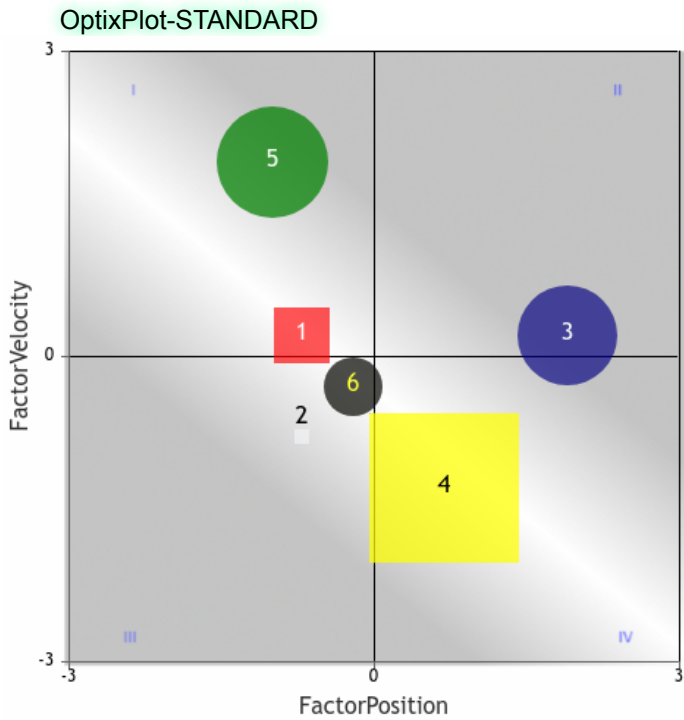

OptixPROGRAM™
HAW 2023-08-17 Race 4 $13,500 6f Sprint
Dirt
Maiden Claimer(Md 6250) 3 year olds and Up -

PlotFit Contention SpeedRate 000

Copyright © 2015,2018 EquiLytx LLC. All rights reserved.

HAW 2023-08-17 Race4

PN	Horse	ML	DSL	RS	OFR	Prior RaceKeys	Prior RaceClass	oNg	oFIG	Fin	optixNOTES	q	cs
1	CHERRY ORCHARD J: GILES EMMANUEL T: HUGHES EARL W	3	18	P	58-50	HAW_2023-07-30_01 HAW_2023-07-19_01 HAW_2023-07-05_01	Md 6250 Md 17500 Md 6250	B- C+ B-	55 55 52	2 6 2	: SAVED : MANIC SLOG WIDE TROUBLE- : WEATHER POCKET NO_LEAD	q1	SQ2
2	ONE ACE J: BENDEZU ALEXANDER T: QUINONEZ MAX	8	30	P	58-50	FAN_2023-07-18_03 HAW_2023-07-05_01 HAW_2023-06-15_02	Md 4000 Md 6250 Md 6250	B- C C+	49 12 53	2 4 4	: : WEATHER NO_KEEP : FREE	q3	SQ1
3	HANDSOFFTHEGOODS J: COLON LUIS H T: BLOCK CHRIS M	1.8	7		58-50	HAW_2023-08-10_01 HAW_2023-06-07_07	Md 17500 Md 17500	C+ C+	55 58	6 6	: GATE PLODDY DROP? OTHER : SLOG DROP? :	q2	CR2
4	JACKPOT BOY J: REYES FRANK T: PEREZ MANNY	5	35		58-50	HAW_2023-07-13_07 HAW_2023-07-05_01 HAW_2023-06-15_02	Md 6250 Md 6250 Md 6250	B- B- B-	56 51 54	4 3 3	: SLOG X_FLOW CLOSE : WEATHER OTHER : MOVE TROUBLE	q4	SQ2
5	XPRESSIR J: TAVARES JAVIER T: QUINONEZ MAX	10	19		58-50	FAN_2023-07-29_04	Md Sp Wt	C	47	6	: NO_KEEP : :	q1	CR2
6	HOT CUPPA COFFEE J: DIAZ HECTOR RAFAEL JR T: ROUSSEL LOUIS J	2.5	103		58-50	IND_2023-05-06_03	Md Sp Wt	C	54	11	: SAVED NO_KEEP TROUBLE- : :	q3	CR2

Register at optixeq.com and enter the future of handicapping.