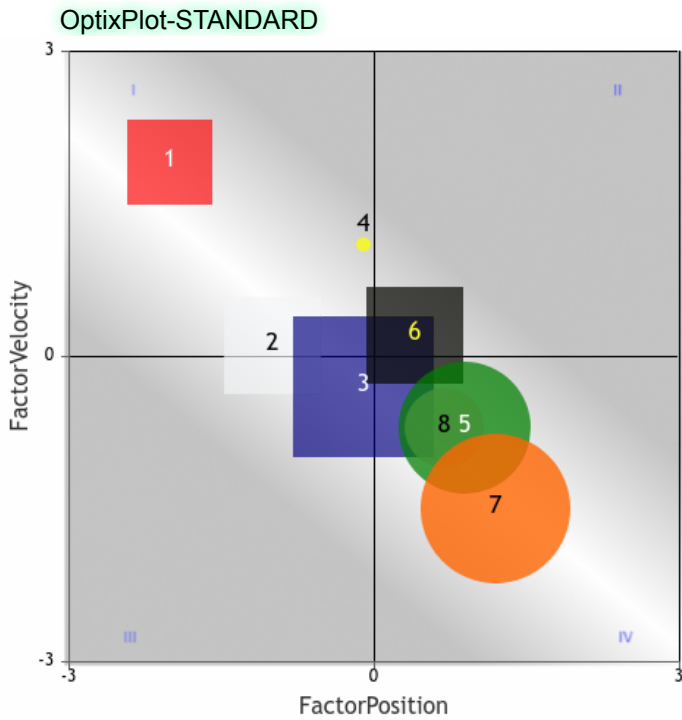

OptixPROGRAM™
HAW 2023-08-17 Race 2 $38,000 5.5f Sprint
Off The Turf
Maiden Special Weight(Md Sp Wt) 3 year olds and Up -

PlotFit ● Contention ☀ SpeedRate ☂ 000
Copyright © 2015,2018 EquiLytx LLC. All rights reserved.

HAW 2023-08-17 Race2

PN	Horse	ML	DSL	RS	OFR	Prior RaceKeys	Prior RaceClass	oNg	oFIG	Fin	optixNOTES	q	cs
1	SMOOTH ATTACK J: BENDEZU ALEXANDER T: CHILDERS VANCE	4	64	EP	42-34	HAW_2023-06-14_06 FAN_2023-05-20_01 HAW_2023-04-13_09	Md Sp Wt Md Sp Wt Md 15000	C C+ C+	55 63 62	6 4 4	: DUEL NO_FINISH : FTQ : FREE	q1	SQ1
2	J J'S SOLUTION J: LEZCANO ABEL T: REDNOUR JOHN JR	1.8	11	PC	42-34	HAW_2023-08-06_05 HAW_2023-07-23_05 HAW_2023-06-29_07	Md Sp Wt Md Sp Wt Md Sp Wt	B- C+ C+	65 62 60	3 4 4	: CLOSE : WIDE NO_FINISH DROP? OTHER : WIDE	q1	SQ1
3	GOD GUNS N GUTS J: GILES EMMANUEL T: RODRIGUEZ JOSE G	4.5	11	P	42-34	HAW_2023-08-06_05 HAW_2023-07-13_03 FAN_2023-06-17_05	Md Sp Wt Md Sp Wt Md Sp Wt	C+ B- C+	56 58 55	4 2 4	: SLOG DROP? MOVE : DROP? PLODDY :	q3	SQ2
4	EL MUCHO J: CENTENO ALEXIS T: RODRIGUEZ HUGO	3	11	P	42-34	HAW_2023-08-06_05 HAW_2022-12-30_07 HAW_2022-12-10_05	Md Sp Wt Md Sp Wt FuturityB50k	B- C C	65 49 53	2 8 7	: MOVE : SLOG : SLOG WIDE DROP?	q1	CR1
5	PONCHO ATTACK J: ORTIZ ALVIN T: CHILDERS VANCE	30	71		42-34	HAW_2023-06-07_07 FAN_2022-09-13_03 FAN_2022-08-16_05	Md 17500 MSW11000 MSW21000	C C .	-99 10 35	12 6 7	: TROUBLE_S : RUSH FTQ SAVED NO_PUSH :	q4	CR2
6	FLYING CRICKET J: TAVARES JAVIER T: WITTHAUER JOHN K	15	11		42-34	HAW_2023-08-06_05 HAW_2023-07-30_01 HAW_2023-07-06_09	Md Sp Wt Md 6250 Md Sp Wt	C C+ C	46 51 42	5 5 7	: : SLOG TROUBLE_S MOVE : SLOG	q2	SQ1
7	JAKES CHANNEL J: WEATHERLY BAILEY T: REDNOUR JOHN JR	30	49		42-34	HAW_2023-06-29_07 HAW_2023-05-11_04 TP_2023-02-03_05	Md Sp Wt Md Sp Wt Md Sp Wt	C C C	-6 2 47	7 8 11	: NO_KEEP NO_PUSH : SLOG :	q4	CR3
8	LONE RETURN J: REYES FRANK T: WITTHAUER JOHN K	10	11		42-34	HAW_2023-08-06_05	Md Sp Wt	C	38	6	: : :	q4	CR1

Register at optixeq.com and enter the future of handicapping.