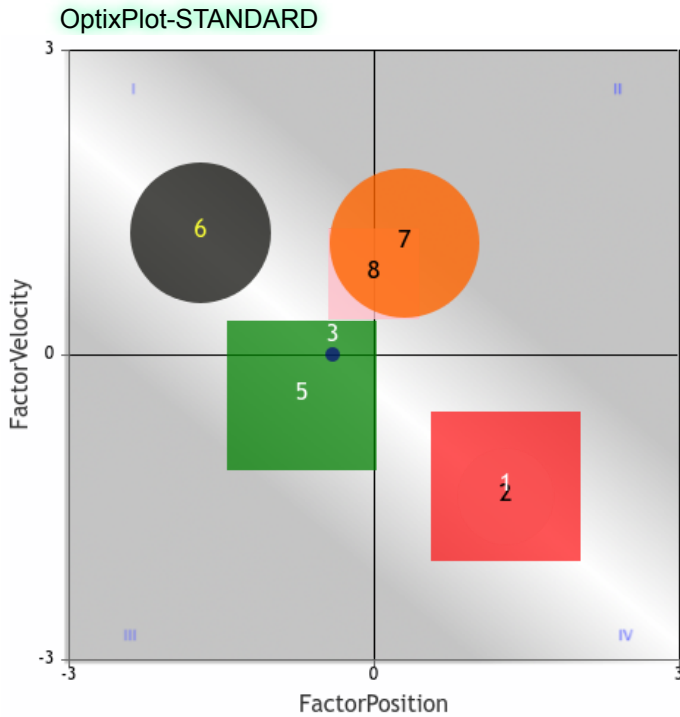

OptixPROGRAM™
HAW 2023-08-17 Race 8 $41,000 6f Sprint
Dirt
Allowance Optional Claim(OCIm 40000b) 3 year olds and Up -
Fillies/Mares

PlotFit Contention SpeedRate 000
Copyright © 2015,2018 EquiLytx LLC. All rights reserved.

HAW 2023-08-17 Race8

PN	Horse	ML	DSL	RS	OFR	Prior RaceKeys	Prior RaceClass	oNg	oFIG	Fin	optixNOTES	q	cs
1	RONAN J: BENDEZU ALEXANDER T: QUINONEZ MAX	10	28	C	86-78	HAW_2023-07-20_02 HAW_2023-07-05_06 HAW_2023-06-07_05	OCIm 15000 OCIm 40000b OCIm 40000b	C+ C+ B-	66 70 72	5 5 2	: NASAL_S NO_LEAD : SLOG DROP? : SLOG SAVED MOVE	q4	SQ2
2	CHAMPAGNE AFFAIR J: PEREZ EDGAR T: RODRIGUEZ HUGO	15	21	PC	86-78	HAW_2023-07-27_07 HAW_2023-07-05_06 CD_2023-05-26_04	CIm 20000 OCIm 40000b CIm 10000	C C+ C	43 70 56	7 4 4	: SPACED NASAL_S NO_PUSH : NASAL_S GATE NO_PUSH PREP? :	q4	CR1
3	BERAVINA J: EMIGH C A T: VANDEN BERG BRITTANY A	6	43	EP	86-78	HAW_2023-07-05_06 HAW_2023-06-18_07 IND_2023-05-23_03	OCIm 40000b OCIm 40000n2x Alw 38000n3l	B- C	75 69 22	2 6 5	: NO_KEEP : NASAL_S SLOG : NASAL_S SAVED NO_KEEP OTHER	q3	CR1
5	WHITE LIES J: SANTIAGO VICTOR T: MILLER PATTI R	3.5	42	PC	86-78	HAW_2023-07-06_07 HAW_2023-06-14_03 HAW_2023-05-21_07	IndnMaidHB75k OCIm 32500b ThrdChncB75k	C+ B- B-	77 74 83	4 2 3	: WARM_UP FLOW NO_KEEP : : DROP? FREE PLODDY	q3	SQ2
6	ALBERTA SUN J: LEZCANO ABEL T: COOK BRIAN	5	16	EP	86-78	IND_2023-08-01_03 ASD_2023-06-27_07 PRM_2023-06-09_05	OCIm 40000n2x STK51000 PrairiRose50k	B- C+ .	74 74 79	2 7 4	: NASAL_S BOS : NASAL_S DUEL NO_FINISH :	q1	CR2
7	SOMEONE SAID SO J: HERNANDEZ O K T: ROSIN COTY W	8	275	PC	86-78	IND_2022-11-15_05 HAW_2022-10-02_04	OCIm 40000n2x OCIm 62500b	B C+	82 69	1 5	: BOS TROUBLE- : TROUBLE_S :	q2	CR2
8	SAY CHEESE J: TAVARES JAVIER T: MCDONNELL BERNARD P	6	26	PC	86-78	FAN_2023-07-22_04 FAN_2022-08-19_07	OCIm 25000 SOC12000	B .	81 85	2 1	: NASAL_S WARM TACTIC+ HOT OTHER : :	q1	SQ1

Register at optixeq.com and enter the future of handicapping.