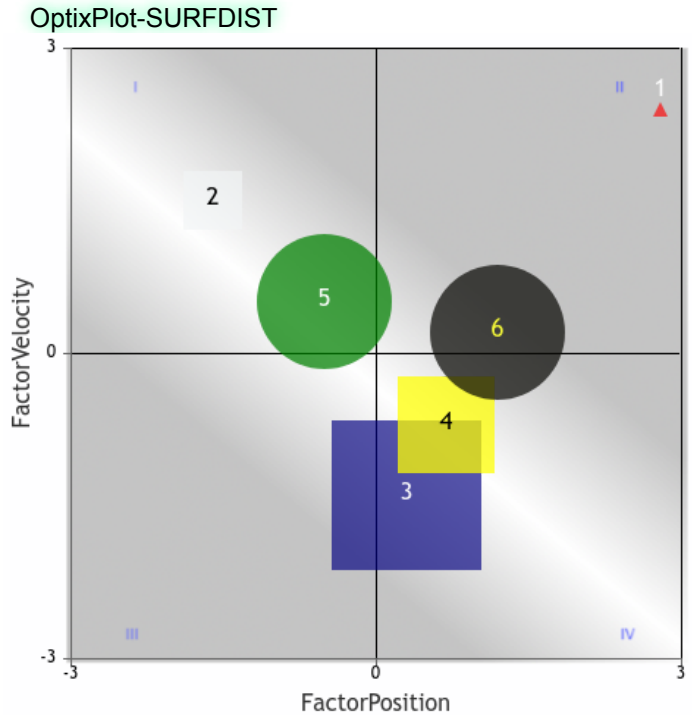

OptixPROGRAM™
HAW 2023-08-17 Race 1 $38,000 8.32f
Route Dirt
Maiden Special Weight(Md Sp Wt) 3 year olds and Up -
Fillies/Mares

PlotFit Contention SpeedRate 034
Copyright © 2015,2018 EquiLytx LLC. All rights reserved.

HAW 2023-08-17 Race1

PN	Horse	ML	DSL	RS	OFR	Prior RaceKeys	Prior RaceClass	oNg	oFIG	Fin	optixNOTES	q	cs
1	BORDER STAR J: CENTENO ALEXIS T: MANLEY STEVE	6	29		70-64	HAW_2023-07-19_06 FAN_2023-07-08_02	Md Sp Wt Md Sp Wt	C+ B-	59 58	4 3	: WIDE DROP? : NASAL_S RUSH DUEL SAVED :	q1	CR2
2	SPICY ITALIAN J: FELIX J E T: CATALANO WAYNE M	1.4	32	E	70-64	HAW_2023-07-16_03 ELP_2023-06-11_02 CD_2023-05-20_06	Md Sp Wt Md 100000 Md Sp Wt	B- C C	76 56 61	2 10 6	: HARD_LEAD PRESSED SAVED : :	q2	CR1
3	PACIFIC VIEW J: GILES EMMANUEL T: CLAY PAT	3	14	PC	70-64	HAW_2023-08-03_02 HAW_2023-07-09_05 HAW_2023-06-07_06	Md Sp Wt Md Sp Wt Md Sp Wt	B- B- C+	67 60 59	2 2 4	: BOS SAVED : NASAL_S SLOG : OTHER GATE	q3	SQ3
4	WICKED SKY J: BENDEZU ALEXANDER T: WAINWRIGHT JOHN C	8	14	P	70-64	HAW_2023-08-03_02 HAW_2023-07-09_05 FAN_2023-06-13_05	Md Sp Wt Md Sp Wt Md Sp Wt	C+ B- B-	60 59 54	4 3 5	: : NASAL_S SAVED : NASAL_S SLOG SAVED	q4	SQ2
5	LIL CARRIE D J: ORM CORY T: SLAGER MIKE	4.5	14		70-64	HAW_2023-08-03_02 HAW_2023-07-16_03 HAW_2023-06-22_01	Md Sp Wt Md Sp Wt Md 15000	C C+ B-	57 70 55	5 3 3	: NO_KEEP DROP? : WARM COVER DROP? : TACTIC-X_WIDE	q3	CR2
6	VOSTRA J: TAVARES JAVIER T: JONES JEFF S	10	14	C	70-64	HAW_2023-08-03_02 HAW_2023-07-09_05 HAW_2023-06-22_05	Md Sp Wt Md Sp Wt Md Sp Wt	B- C C	66 44 53	3 7 5	: SLOG SAVED MOVE : SLOG WIDE : SLOG DROP?	q4	SQ1

Register at optixeq.com and enter the future of handicapping.