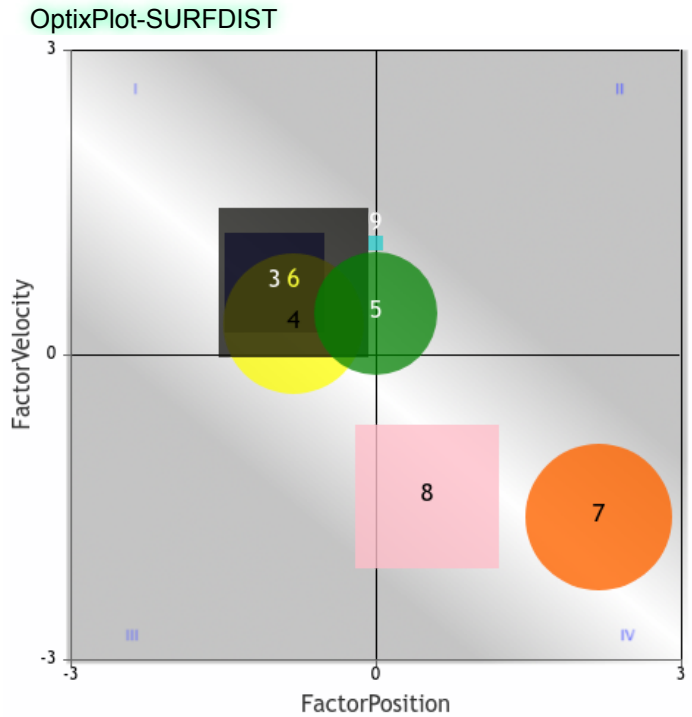

OptixPROGRAM™
HAW 2023-08-17 Race 7 $41,000 5f Sprint
Off The Turf
Allowance Optional Claim(OCIm 40000b) 3 year olds and Up -
Fillies/Mares

PlotFit Contention SpeedRate 043
Copyright © 2015,2018 EquiLytx LLC. All rights reserved.

HAW 2023-08-17 Race7

PN	Horse	ML	DSL	RS	OFR	Prior RaceKeys	Prior RaceClass	oNg	oFIG	Fin	optixNOTES	q	cs
3	MISS MELODY J: GILES EMMANUEL T: CLAY PAT	12	36	EP	75-67	HAW_2023-07-12_01 HAW_2023-06-21_04 WRD_2023-03-06_04	CIm 25000b CIm 25000b Alw 30000n2y	B 70 C+	80 70 77	1 2 5	: LONE NO_LEAD : TACTIC- RUSH X_FLOW HOT : NO_KEEP TURF?	q1	CR2
4	LIPLINER J: DIAZ HECTOR RAFAEL JR T: CHILDERS VANCE	15	21	EP	75-67	HAW_2023-07-27_05 HAW_2023-06-18_07 HAW_2023-04-30_03	OCIm 40000b OCIm 40000n2x OCIm 27500b	C- B- C	74 81 70	7 2 5	: DROP? TROUBLE_S RUSH WIDE NO_KEEP : BTL TACTIC- : NO_KEEP TURF?	q1	SQ1
5	JUST A WONDER J: ORM CORY T: MANLEY STEVE	8	21	EP	75-67	HAW_2023-07-27_05 HAW_2023-06-18_07 FAN_2023-05-20_06	OCIm 40000b OCIm 40000n2x OCIm 10000b	C+ B- C	83 80 56	4 3 7	: SLOG SAVED : NASAL_S SLOG CLOSE GALLOP+ : NASAL_S PERFECT NO_KEEP TROUBLE-	q4	CR1
6	GOLDEN BELL J: SANTIAGO VICTOR T: COX BRAD H	1.8	97	E	75-67	CD_2023-05-12_07	OCIm 10000n3x	C+	85	4	:	q1	CR1
7	CHROME ATTACK J: TAVARES JAVIER T: CHILDERS VANCE	6	21	PC	75-67	HAW_2023-07-27_05 HAW_2023-06-29_05 HAW_2023-06-08_03	OCIm 40000b Alw 36000n1x Alw 31500n1x	C+ B B-	86 82 83	3 1 2	: DROP? NO_LEAD : SAVED TACTIC+ TRAFFIC MOVE : FLOW DROP?	q4	SQ3
8	RACEDAY ATTIRE J: HERNANDEZ O K T: WITTHAUER JOHN K	15	21	PC	75-67	HAW_2023-07-27_05 HAW_2023-07-05_06 HAW_2023-06-11_04	OCIm 40000b OCIm 40000b Alw 5000s	C+ C+ C+	81 73 75	5 3 4	: TROUBLE_S DROP? NO_LEAD OTHER : SAVED NO_FINISH DROP? GALLOP- OUCHY : WIDE TACTIC-	q4	SQ1
9	FIRST KITTEN J: CENTENO ALEXIS T: MERAZ ANTONIO	10	22	EP	75-67	HAW_2023-07-26_04 HAW_2023-07-12_05 HAW_2023-06-11_04	OCIm 10000 OCIm 8500 Alw 5000s	C+ B- B	75 78 85	4 2 1	: SAVED : DUEL NO_FINISH : EASY_LEAD PRESSED	q1	CR2

Register at optixeq.com and enter the future of handicapping.