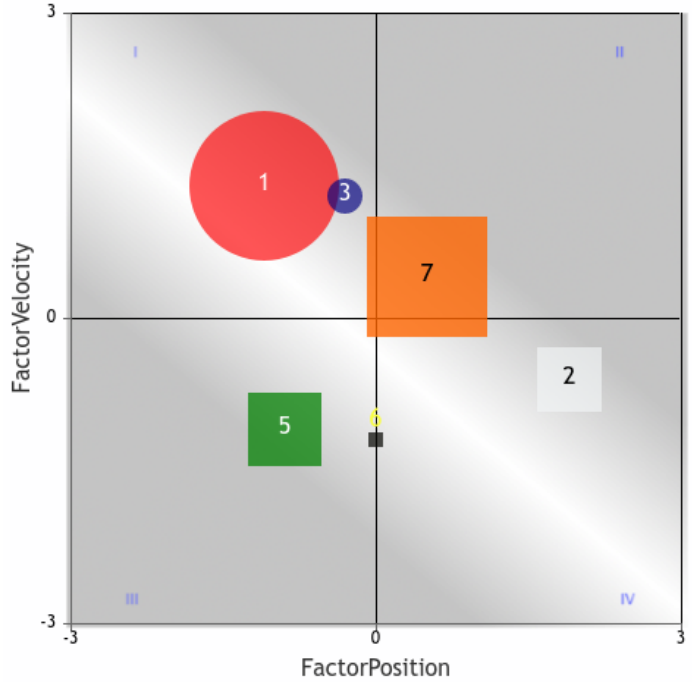

OptixPlot-SURFDIST

PN	Horse	ML	DSL	RS	OFR	Prior RaceKeys	Prior RaceClass	oNg	oFIG	Fin	optixNOTES	q	cs
1	HEAVENLY SCENT J: BENDEZU ALEXANDER T: POMPELL ROBERT	15	11	P	69-61	HAW_2023-08-06_04 HAW_2023-07-20_06 HAW_2022-10-16_04	Clm 15000n2l Alw 39000n1x Alw 34000n1x	C+ C C	63 46 60	5 7 8	: PRERACE+ POP FTQ : LONE NO_FINISH : SAVED DUEL NO_FINISH	q1	CR3
2	SEQUAYA J: LEZCANO ABEL T: COOK BRIAN	12	21	EP	69-61	HAW_2023-07-27_03 HAW_2023-07-16_04 HAW_2023-06-15_01	Clm 6250n2l Clm 6250n2l Clm 6250n2l	B- B- B	67 64 62	2 2 2	: LONE SAVED OTHER : SLOG CLOSE : BOS SAVED	q4	SQ1
3	CRYSTAL SNOW J: CENTENO ALEXIS T: CRISTEL MARK J	1.8	15	E	69-61	HAW_2023-08-02_03 HAW_2023-07-12_01 HAW_2023-06-14_04	Clm 15000n2l Clm 25000b Clm 25000n2l	B- C+ B-	64 66 68	2 5 2	: SPACED HARD_LEAD LONE X_FLOW : GATE SLOG NO_KEEP WIDE OTHER : HARD_LEAD X_FLOW OTHER	q1	SQ1
5	PRIMITY J: SANTIAGO VICTOR T: WAINWRIGHT JOHN C	8	30	P	69-61	FAN_2023-07-18_06 HAW_2023-07-06_03 FAN_2023-06-20_06	OClm 10000n2l Clm 12500n2l OClm 10000n2l	C+ C+ C	53 63 61	5 3 5	: RUSH PRESSED SAVED NO_KEEP : NASAL_S SAVED : NASAL_S RUSH SAVED NO_KEEP OTHER	q3	SQ1
6	MAZLAN J: TAVARES JAVIER T: WITTHAUER JOHN K	15	54	PC	69-61	FAN_2023-06-24_03 FAN_2023-06-03_03 FAN_2023-05-16_05	Clm 4000n2l Clm 4000n2l Md 4000	C+ . .	48 63 55	6 3 1	: NASAL_S MOVE : :	q4	CR1
7	SALLY'S SUPRISE J: FELIX J E T: RODRIGUEZ EDUARDO	2.5	35	P	69-61	HAW_2023-07-13_04 HAW_2023-06-29_04 HAW_2023-06-14_04	Alw 36000n1x OClm 62500n1x Clm 25000n2l	C+ C+ C+	69 73 64	5 4 3	: DROP? : FREE MOVE FLOW GALLOP+ :	q2	SQ2

Register at optixeq.com and enter the future of handicapping.