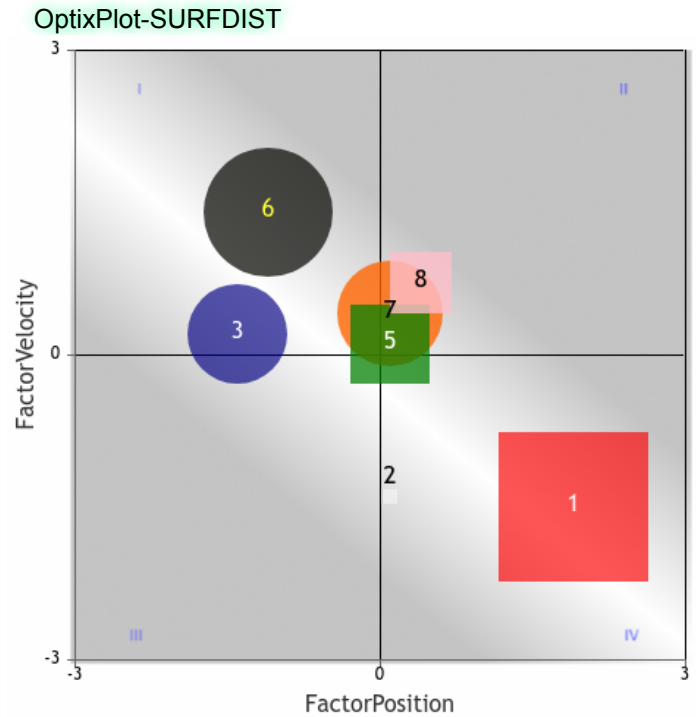

OptixPROGRAM™
HAW 2023-08-17 Race 8 $41,000 6f Sprint
Dirt
Allowance Optional Claim(OCIm 40000b) 3 year olds and Up -
Fillies/Mares

PlotFit Contention SpeedRate 000
Copyright © 2015,2018 EquiLytx LLC. All rights reserved.

HAW 2023-08-17 Race8

PN	Horse	ML	DSL	RS	OFR	Prior RaceKeys	Prior RaceClass	oNg	oFIG	Fin	optixNOTES	q	cs
1	RONAN J: BENDEZU ALEXANDER T: QUINONEZ MAX	10	28	C	86-78	HAW_2023-07-20_02 HAW_2023-07-05_06 HAW_2023-06-07_05	OCIm 15000 OCIm 40000b OCIm 40000b	C+ C+ B-	66 70 72	5 5 2	: NASAL_S NO_LEAD : SLOG DROP? : SLOG SAVED MOVE	q4	SQ2
2	CHAMPAGNE AFFAIR J: PEREZ EDGAR T: RODRIGUEZ HUGO	15	21	PC	86-78	HAW_2023-07-27_07 HAW_2023-07-05_06 CD_2023-05-26_04	CIm 20000 OCIm 40000b CIm 10000	C C+ C	43 70 56	7 4 4	: SPACED NASAL_S NO_PUSH : NASAL_S GATE NO_PUSH PREP? :	q4	CR1
3	BERAVINA J: EMIGH C A T: VANDEN BERG BRITTANY A	6	43	EP	86-78	HAW_2023-07-05_06 HAW_2023-06-18_07 IND_2023-05-23_03	OCIm 40000b OCIm 40000n2x Alw 38000n3l	B- C	75 69 22	2 6 5	: NO_KEEP : NASAL_S SLOG : NASAL_S SAVED NO_KEEP OTHER	q3	CR1
5	WHITE LIES J: SANTIAGO VICTOR T: MILLER PATTI R	3.5	42	PC	86-78	HAW_2023-07-06_07 HAW_2023-06-14_03 HAW_2023-05-21_07	IndnMaidHB75k OCIm 32500b ThrdChncB75k	C+ B- B-	77 74 83	4 2 3	: WARM_UP FLOW NO_KEEP : : DROP? FREE PLODDY	q3	SQ2
6	ALBERTA SUN J: LEZCANO ABEL T: COOK BRIAN	5	16	EP	86-78	IND_2023-08-01_03 ASD_2023-06-27_07 PRM_2023-06-09_05	OCIm 40000n2x STK51000 PrairiRose50k	B- C+ .	74 74 79	2 7 4	: NASAL_S BOS : NASAL_S DUEL NO_FINISH :	q1	CR2
7	SOMEONE SAID SO J: HERNANDEZ O K T: ROSIN COTY W	8	275	PC	86-78	IND_2022-11-15_05 HAW_2022-10-02_04	OCIm 40000n2x OCIm 62500b	B C+	82 69	1 5	: BOS TROUBLE- : TROUBLE_S :	q2	CR2
8	SAY CHEESE J: TAVARES JAVIER T: MCDONNELL BERNARD P	6	26	PC	86-78	FAN_2023-07-22_04 FAN_2022-08-19_07	OCIm 25000 SOC12000	B .	81 85	2 1	: NASAL_S WARM TACTIC+ HOT OTHER : :	q1	SQ1

Register at optixeq.com and enter the future of handicapping.