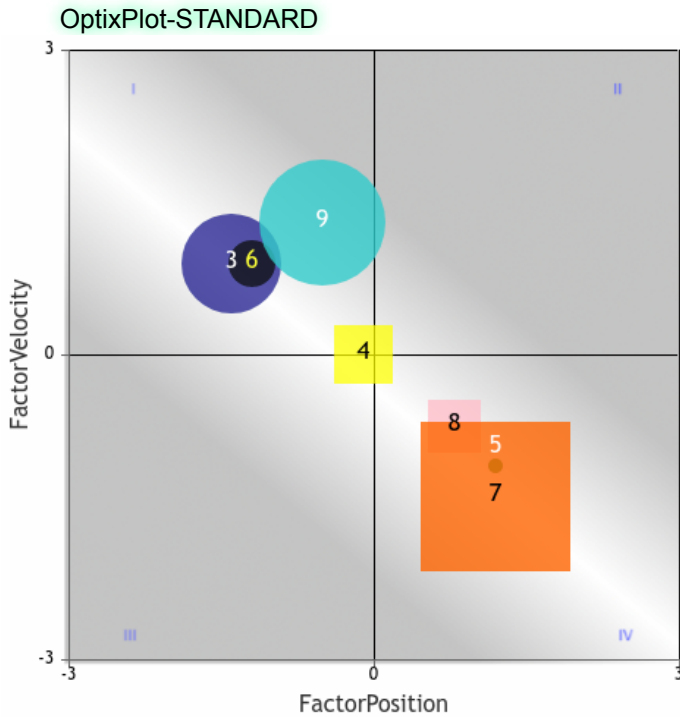

OptixPROGRAM™
HAW 2023-08-17 Race 7 $41,000 5f Sprint
Off The Turf
Allowance Optional Claim(OCIm 40000b) 3 year olds and Up -
Fillies/Mares

PlotFit Contention SpeedRate 043
Copyright © 2015,2018 EquiLytx LLC. All rights reserved.

HAW 2023-08-17 Race7

PN	Horse	ML	DSL	RS	OFR	Prior RaceKeys	Prior RaceClass	oNg	oFIG	Fin	optixNOTES	q	cs
3	MISS MELODY J: GILES EMMANUEL T: CLAY PAT	12	36	EP	75-67	HAW_2023-07-12_01 HAW_2023-06-21_04 WRD_2023-03-06_04	CIm 25000b CIm 25000b Alw 30000n2y	B 70 C+	80 70 77	1 2 5	: LONE NO_LEAD : TACTIC- RUSH X_FLOW HOT : NO_KEEP TURF?	q1	CR2
4	LIPLINER J: DIAZ HECTOR RAFAEL JR T: CHILDERS VANCE	15	21	EP	75-67	HAW_2023-07-27_05 HAW_2023-06-18_07 HAW_2023-04-30_03	OCIm 40000b OCIm 40000n2x OCIm 27500b	C- B- C	74 81 70	7 2 5	: DROP? TROUBLE_S RUSH WIDE NO_KEEP : BTL TACTIC- : NO_KEEP TURF?	q1	SQ1
5	JUST A WONDER J: ORM CORY T: MANLEY STEVE	8	21	EP	75-67	HAW_2023-07-27_05 HAW_2023-06-18_07 FAN_2023-05-20_06	OCIm 40000b OCIm 40000n2x OCIm 10000b	C+ B- C	83 80 56	4 3 7	: SLOG SAVED : NASAL_S SLOG CLOSE GALLOP+ : NASAL_S PERFECT NO_KEEP TROUBLE-	q4	CR1
6	GOLDEN BELL J: SANTIAGO VICTOR T: COX BRAD H	1.8	97	E	75-67	CD_2023-05-12_07	OCIm 10000n3x	C+	85	4	:	q1	CR1
7	CHROME ATTACK J: TAVARES JAVIER T: CHILDERS VANCE	6	21	PC	75-67	HAW_2023-07-27_05 HAW_2023-06-29_05 HAW_2023-06-08_03	OCIm 40000b Alw 36000n1x Alw 31500n1x	C+ B B-	86 82 83	3 1 2	: DROP? NO_LEAD : SAVED TACTIC+ TRAFFIC MOVE : FLOW DROP?	q4	SQ3
8	RACEDAY ATTIRE J: HERNANDEZ O K T: WITTHAUER JOHN K	15	21	PC	75-67	HAW_2023-07-27_05 HAW_2023-07-05_06 HAW_2023-06-11_04	OCIm 40000b OCIm 40000b Alw 5000s	C+ C+ C+	81 73 75	5 3 4	: TROUBLE_S DROP? NO_LEAD OTHER : SAVED NO_FINISH DROP? GALLOP- OUCHY : WIDE TACTIC-	q4	SQ1
9	FIRST KITTEN J: CENTENO ALEXIS T: MERAZ ANTONIO	10	22	EP	75-67	HAW_2023-07-26_04 HAW_2023-07-12_05 HAW_2023-06-11_04	OCIm 10000 OCIm 8500 Alw 5000s	C+ B- B	75 78 85	4 2 1	: SAVED : DUEL NO_FINISH : EASY_LEAD PRESSED	q1	CR2

Register at optixeq.com and enter the future of handicapping.