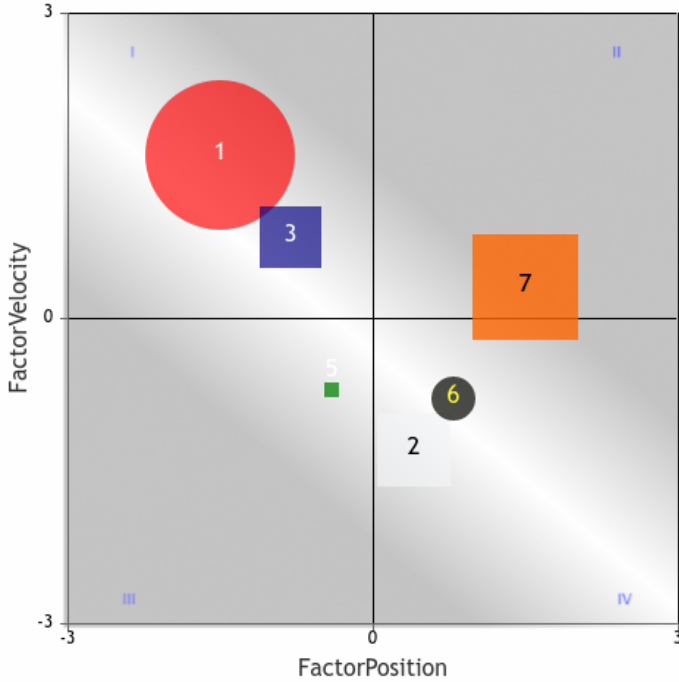

OptixPROGRAM™
HAW 2023-08-17 Race 6 $20,000 6f Sprint
Dirt

Claiming(Clm 2000n2l) 3 year olds and Up - Fillies/Mares

PlotFit Contention SpeedRate 017
Copyright © 2015,2018 EquiLytx LLC. All rights reserved.

HAW 2023-08-17 Race6

OptixPlot-STANDARD