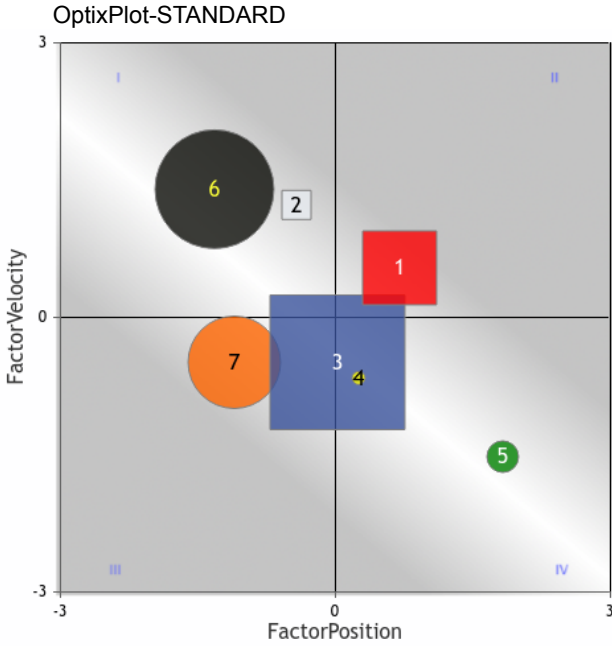

OptixPROGRAM™
HAW 2024-03-30 Race 4 $34,000 5f Sprint Dirt
Allowance Optional Claim(OCIm 40000b) **3 year olds and Up -**

PlotFit Contention SpeedRate 043
Copyright © 2015,2018 EquiLytx LLC. All rights reserved.

HAW 2024-03-30 Race4

PN	Horse	ML	DSL	Surf	Dist	Prior RaceKeys	Prior RaceClass	oNg	oFIG	Fin	optixNOTES	OptixALERTS	cs	RS
1	COMISKEY PARK J: BENDEZU ALEXANDER T: HERNANDEZ ARMANDO	6	90	D	6f	FG_23-12-31_08 KEE_23-10-21_01 FAN_23-08-01_06	OCIm 5000n2x CIm 62500 OCIm 15000b	C B B	77 86 87	6 1 1	: NASAL_S DROP? WIDE : NASAL_S PERFECT FREE : NASAL_S TACTIC+ SAVED	2[.RW2.RW3.]	q2-SQ1	EP
2	GOLDEN HORNET J: LOVEBERRY JARETH T: RIVELLI LARRY	1.4	27	D	6f	OP_24-03-03_08 HAW_23-04-06_07 HAW_23-03-12_08	OCIm 62500n2x OCIm 40000b OCIm 40000b	C B C+	60 94 82	9 1 3	: GATE RUSH PRESSED NO_KEEP : LONE : SAVED OTHER GALLOP+	2[.RW2.2LO.]	q1-SQ1	EP
3	SHACKLEFORD STRONG J: HERNANDEZ O K T: DIVITO JAMES P	10	43	D	6f	OP_24-02-16_08 OP_23-12-15_08 KEE_23-10-11_03	Alw 10000s Alw 10000s Alw 10000s	B C+ B-	85 85 93	1 5 2	: WIDE MOVE : WARM DUEL X_BIAS WIDE : WIDE	3[.TG45.GW2.2LO.]	q4-SQ3	EP
4	TILTED TOWERS J: EMIGH C A T: VANDEN BERG BRITTANY A	3.5	119	TD	5.5f	FG_23-12-02_07 CD_23-11-09_07 CD_23-09-27_08	Alw 25000s Alw 20000s OCIm 80000n2x	B- C+ B	86 77 92	3 6 1	: WEATHER SAVED : WIDE : NASAL_S WARM RUSH LONE NO_LINE HOT	1[.RW3.]	q4-CR1	EP
5	CORTESE J: FELIX J E T: HERNANDEZ ARMANDO	4.5	118	TD	5.5f	FG_23-12-03_07 HAW_23-08-30_05 HAW_23-08-09_07	OCIm 50000n2x Alw 39000n1x Alw 39000n1x	C B B-	66 84 81	9 1 3	: NASAL_S FREE, : NASAL_S TACTIC+ : NASAL_S PLODDY	1[.RW2.]	q4-CR1	EP
6	LOOKIN FOR BALA J: CENTENO ALEXIS T: ESSENPREIS EDWARD	8	254	D	6f	HAW_23-07-20_07 HAW_23-06-25_06 FAN_23-05-30_04	OCIm 62500n1x OCIm 62500n1x OCIm 12500b	B B B+	83 81 90	1 2 1	: NASAL_S BOS SAVED : NASAL_S BOS X_FLOW : NASAL_S PRESSED		q1-CR2	EP
7	FEVER NATION J: SANTIAGO VICTOR T: MANLEY STEVE	12	140	D	6f	FAN_23-11-11_07 FAN_23-10-03_07 FAN_23-09-12_06	OCIm 10000b OCIm 10000b OCIm 5000b	B- . .	78 86 82	2 2 1	: NASAL_S WIDE , : :		q3-CR2	EP

Register at optixeq.com and enter the future of handicapping.