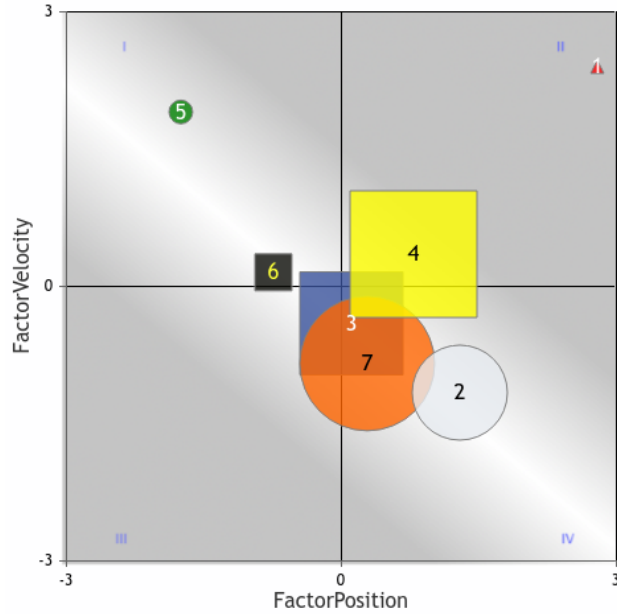

OptixPlot-SURFDIST

PN	Horse	ML	DSL	Surf	Dist	Prior RaceKeys	Prior RaceClass	oNg	oFIG	Fin	optixNOTES	OptixALERTS	cs	RS
1	UNIFIED WEEKEND J: EMIGH C A T: VANDEN BERG BRITTANY A	1.6	62	A A A	8.5f 8.32f 8.5f	GP_24-01-28_06 GP_23-12-30_06 GP_23-10-27_06	Clim 10000 Clim 10000 Clim 20000b	C+ EX B-	77 77 84	7 6 2	: PRESSED DUEL : SAVED TRAFFIC ROOM TROUBLE+ NO_PUSH : NO_LEAD FLOW	1[.GW2.]	q1-SQ1	PC
2	SON OF GRACE J: GILES EMMANUEL T: HUGHES EARL W	20	7	D D D	5f 8.32f 8.32f	HAW_24-03-23_01 FAN_23-11-04_07 FAN_23-10-24_04	Clim 5000b Clim 3200b Clim 5000	C C .	44 49 63	9 7 5	: SLOG TROUBLE_S : SLOG :	1[.2LO.]	q4-CR1	C
3	STORM BORN J: BLANCHE RISHAWN T: CASTRO ISIDRO	12	133	D D D	8.32f 8f 8f	FAN_23-11-18_05 FAN_23-11-04_01 FAN_23-10-24_05	Clim 3200 Clim 4000n3l Clim 4000n3l	B- . .	71 72 67	3 1 3	: WARM SHUFFLE WIDE MOVE PLODDY, : :		q3-SQ2	P
4	PERFECT WAGER J: HERNANDEZ O K T: ZAWITZ JOEL	8	45	D D D	6f 5.5f 6f	MVR_24-02-14_03 MVR_24-01-30_05 MVR_24-01-15_05	CLM5000 CLM5000C CLM5000	B- . .	79 67 70	4 7 5	: RUSH SAVED PLODDY , : :		q2-SQ2	PC
5	RIGHT ON RICHIE J: BENDEZU ALEXANDER T: BUTLER GERALD	3	133	D D D	8f 8f 8f	FAN_23-11-18_08 FAN_23-10-17_07 FAN_23-09-16_08	OClim 10000b OClim 10000b OClim 5000b	C . .	68 77 84	7 3 1	: RUSH DUEL NO_KEEP TROUBLE- NO_PUSH, : :		q1-CR2	EP
6	MIDNIGHT BLUE NOTE J: FELIX J E T: RODRIGUEZ HUGO	10	164	A D D	8.32f 8f 8f	PID_23-10-18_08 BTP_23-09-20_04 BTP_23-09-02_07	Clim 5000b CLM5000C CLM5000C	C . .	66 61 64	8 5 5	: WARM RUSH WIDE , : :		q3-CR3	E
7	NOBLE PURSUIT J: COLON LUIS H T: RODRIGUEZ HUGO	6	62	D T T	8.32f 8.5f 8f	FG_24-01-28_04 FG_23-12-29_03 FG_23-11-23_04	Clim 5000b OClim 10000 Clim 15000b	C C+ C	34 67 74	8 9 7	: TACTIC- WIDE NO_KEEP : WIDE : SAVED		q4-SQ1	PC

Register at optixeq.com and enter the future of handicapping.