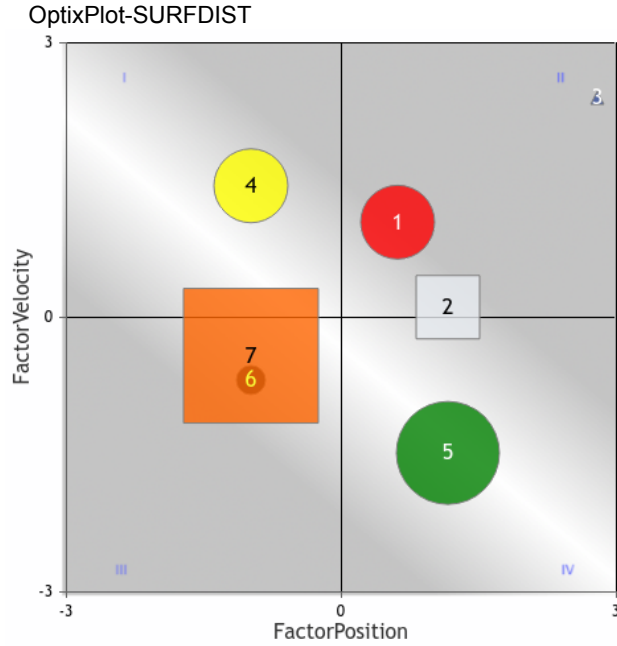

OptixPROGRAM™
HAW 2024-03-30 Race 4 $34,000 5f Sprint Dirt
Allowance Optional Claim(OCIm 40000b) **3 year olds and Up -**

PlotFit Contention SpeedRate 043
Copyright © 2015,2018 EquiLytx LLC. All rights reserved.

HAW 2024-03-30 Race4

PN	Horse	ML	DSL	Surf	Dist	Prior RaceKeys	Prior RaceClass	oNg	oFIG	Fin	optixNOTES	OptixALERTS	cs	RS
1	COMISKEY PARK J: BENDEZU ALEXANDER T: HERNANDEZ ARMANDO	6	90	D	6f	FG_23-12-31_08 KEE_23-10-21_01 FAN_23-08-01_06	OCIm 5000n2x CIm 62500 OCIm 15000b	C B B	77 86 87	6 1 1	: NASAL_S DROP? WIDE : NASAL_S PERFECT FREE : NASAL_S TACTIC+ SAVED	2[.RW2.RW3.]	q2-SQ1	EP
2	GOLDEN HORNET J: LOVEBERRY JARETH T: RIVELLI LARRY	1.4	27	D	6f	OP_24-03-03_08 HAW_23-04-06_07 HAW_23-03-12_08	OCIm 62500n2x OCIm 40000b OCIm 40000b	C B C+	60 94 82	9 1 3	: GATE RUSH PRESSED NO_KEEP : LONE : SAVED OTHER GALLOP+	2[.RW2.2LO.]	q1-SQ1	EP
3	SHACKLEFORD STRONG J: HERNANDEZ O K T: DIVITO JAMES P	10	43	D	6f	OP_24-02-16_08 OP_23-12-15_08 KEE_23-10-11_03	Alw 10000s Alw 10000s Alw 10000s	B C+ B-	85 85 93	1 5 2	: WIDE MOVE : WARM DUEL X_BIAS WIDE : WIDE	3[.TG45.GW2.2LO.]	q4-SQ3	EP
4	TILTED TOWERS J: EMIGH C A T: VANDEN BERG BRITTANY A	3.5	119	TD	5.5f	FG_23-12-02_07 CD_23-11-09_07 CD_23-09-27_08	Alw 25000s Alw 20000s OCIm 80000n2x	B- C+ B	86 77 92	3 6 1	: WEATHER SAVED : WIDE : NASAL_S WARM RUSH LONE NO_LINE HOT	1[.RW3.]	q4-CR1	EP
5	CORTESE J: FELIX J E T: HERNANDEZ ARMANDO	4.5	118	TD	5.5f	FG_23-12-03_07 HAW_23-08-30_05 HAW_23-08-09_07	OCIm 50000n2x Alw 39000n1x Alw 39000n1x	C B B-	66 84 81	9 1 3	: NASAL_S FREE, : NASAL_S TACTIC+ : NASAL_S PLODDY	1[.RW2.]	q4-CR1	EP
6	LOOKIN FOR BALA J: CENTENO ALEXIS T: ESSENPREIS EDWARD	8	254	D	6f	HAW_23-07-20_07 HAW_23-06-25_06 FAN_23-05-30_04	OCIm 62500n1x OCIm 62500n1x OCIm 12500b	B B B+	83 81 90	1 2 1	: NASAL_S BOS SAVED : NASAL_S BOS X_FLOW : NASAL_S PRESSED		q1-CR2	EP
7	FEVER NATION J: SANTIAGO VICTOR T: MANLEY STEVE	12	140	D	6f	FAN_23-11-11_07 FAN_23-10-03_07 FAN_23-09-12_06	OCIm 10000b OCIm 10000b OCIm 5000b	B- . .	78 86 82	2 2 1	: NASAL_S WIDE , : :		q3-CR2	EP

Register at optixeq.com and enter the future of handicapping.