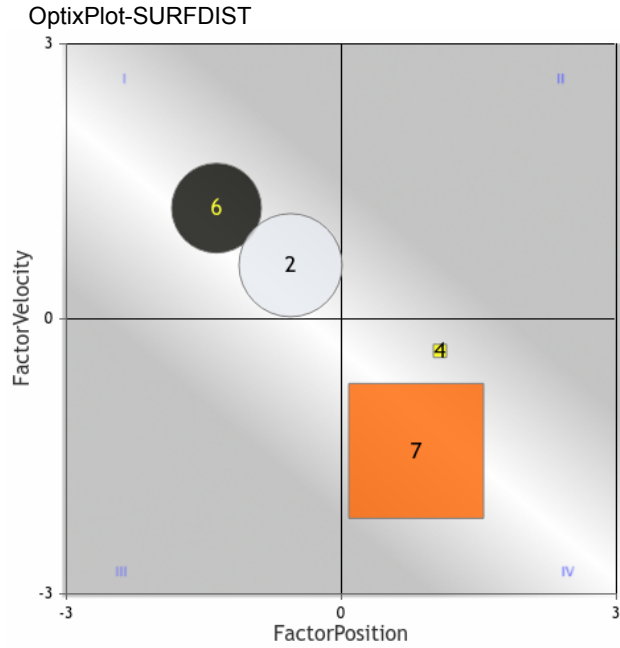

OptixPROGRAM™
HAW 2024-03-30 Race 1 $34,000 5.5f Sprint Dirt
Allowance Optional Claim(OCIm 40000b) **3 year olds**
and Up - Fillies/Mares

PlotFit Contention SpeedRate 025
Copyright © 2015,2018 EquiLytx LLC. All rights reserved.

HAW 2024-03-30 Race1

PN	Horse	ML	DSL	Surf	Dist	Prior RaceKeys	Prior RaceClass	oNg	oFIG	Fin	optixNOTES	OptixALERTS	cs	RS
2	KAELY'S SISTER J: LOVEBERRY JARETH T: RIVELLI LARRY	3.5	552										-	EP
4	MALLOY J: MOJICA O T: CATALANO WAYNE M	1.8	45	A A D	6.5f 8.5f 9f	TP_24-02-14_06 TP_23-12-09_07 KEE_23-10-08_09	OCIm 50000b MyCharmerB125k Spinster-G1	B C C	77 75 77	3 9 6	: WIDE BLANKET : NASAL_S SAVED NO_KEEP DROP? : TACTIC- NO_KEEP DROP?	1[TG45.]	q3-CR1	P
6	BALI DREAMIN J: EMIGH C A T: HERNANDEZ ARMANDO	6	43	D D D	6f 6f 6f	FG_24-02-16_06 FG_24-01-26_05 FG_23-12-22_05	CIm 30000b CIm 30000b OCIm 50000n2x	B- B- C	85 77 75	2 5 6	: : NASAL_S WARM_UP RUSH DUEL NO_LEAD NO_FINISH : NASAL_S FTQ SAVED NO_LEAD	3[OF3.RW2.NT.]	q1-CR1	EP
7	INDICIA J: HERNANDEZ ISRAEL T: IRION HEATHER	8	42	T TA TD	8.5f 8.32f 8.5f	GP_24-02-17_12 GP_24-01-14_08 FG_23-12-02_05	OCIm 35000 OCIm 35000 Alw 25000s	C C+ B-	75 80 81	9 7 4	: SLOG DROP? : : WEATHER SLOG WIDE MOVE		q4-SQ3	PC

Register at optixeq.com and enter the future of handicapping.