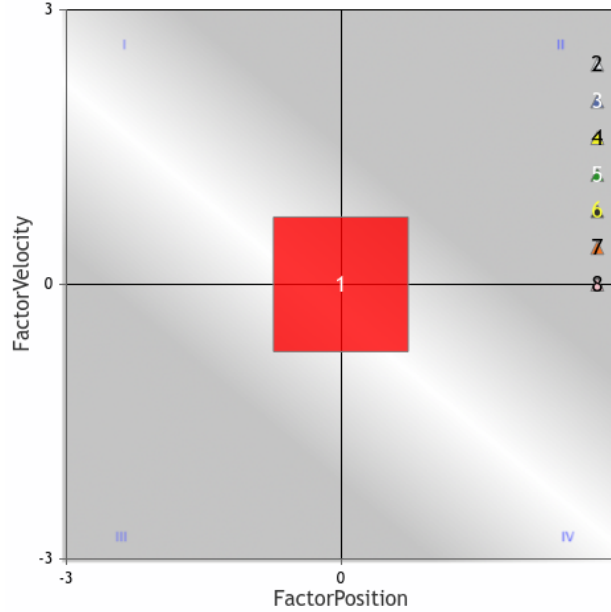

OptixPlot-SURFDIST

PN	Horse	ML	DSL	Surf	Dist	Prior RaceKeys	Prior RaceClass	oNg	oFIG	Fin	optixNOTES	OptixALERTS	cs	RS
1	STALLONE J: ORM CORY T: RETANA GABE	3.5	255	T D D	5f 6f 6f	HAW_23-07-19_05 FAN_23-07-04_06 FAN_23-06-13_04	CIm 20000 OCIm 15000b OCIm 25000	C+ B- .	76 77 72	5 2 5	: SAVED : SAVED MOVE		q2-SQ1	EP
2	FASTNFURIOUS J: BENDEZU ALEXANDER T: BUTLER GERALD	15	137	D D D	6f 6f 6f	FAN_23-11-14_08 FAN_23-10-31_07 FAN_23-10-21_08	OCIm 25000 CIm 7500 OCIm 10000b	C . .	67 41 51	7 9 7	: WARM RUSH NO_KEEP , : :		q1-CR3	E
3	STRANGE ARRANGE J: EMIGH C A T: WATKINS JAMES M	2.5	24	A A A	6f 6f 6f	TP_24-03-06_08 TP_24-02-01_07 PID_23-09-12_01	CIm 10000 CIm 12500 CIm 13500	B- B- .	78 81 71	3 2 5	: LONE NO_FINISH : LONE BIAS	3[RW1.RW2.3LO.]	q1-CR1	E
4	FLYING SAMURAI J: BLANCHE RISHAWN T: RYAN CHRIS A	12	184	D D D	8f 8f 8.32f	IND_23-09-28_08 IND_23-09-11_04 HAW_23-08-30_01	CIm 12500n2l CIm 10000b CIm 8000b	B . B	79 68 75	1 7 2	: WIDE BOS HARD , : : NASAL_S BOS WIDE	2[RW1.NT.]	q4-SQ1	P
5	CINDY'S STORM J: REYES FRANK T: RAMOS FRANCISCO	15	114	D D D	6f 8f 8f	MVR_23-12-07_02 MNR_23-11-19_06 MNR_23-11-08_07	CLM15000NW4L OCIm 12500n1x Alw 23800n4x	C+ . .	77 53 41	4 7 8	: WIDE , : :		q3-CR2	E
6	PINBALLER J: MOJICA O T: POULOS DEE	5	208	D D T	6f 6f 5.5f	HAW_23-09-04_06 HAW_23-08-16_02 HAW_23-08-02_07	OCIm 20000 CIm 12500b OCIm 10000	C B B-	68 69 83	5 1 4	: TROUBLE_S WIDE NO_LEAD : TACTIC+ FREE MOVE NO_LEAD : DUEL NO_FINISH	2[RW2.RW3.]	q1-SQ1	EP
7	MALIGATOR J: COLON LUIS H T: REID DAVID R	6	44	A A A	6.5f 6.5f 6.5f	TP_24-02-15_06 TP_23-12-21_06 TP_23-12-08_07	CIm 12500 CIm 12500 CIm 16000	C+ C+ C+	74 75 73	5 4 9	: SLOG TROUBLE_S NO_LEAD : SLOG SAVED MOVE	1[2LO.]	q4-SQ2	C
8	LUCKY SHOT J: CENTENO ALEXIS T: POULOS DEE	4	187	D D T	6f 6f 5.5f	IND_23-09-25_04 HAW_23-08-30_02 HAW_23-08-10_08	CIm 20000b CIm 16000b CIm 25000	C+ B- C	74 80 71	5 2 8	: TROUBLE_S RUSH NO_KEEP , : LONE : NO_KEEP TROUBLE-	1[RW2.]	q3-SQ2	EP

Register at optixeq.com and enter the future of handicapping.