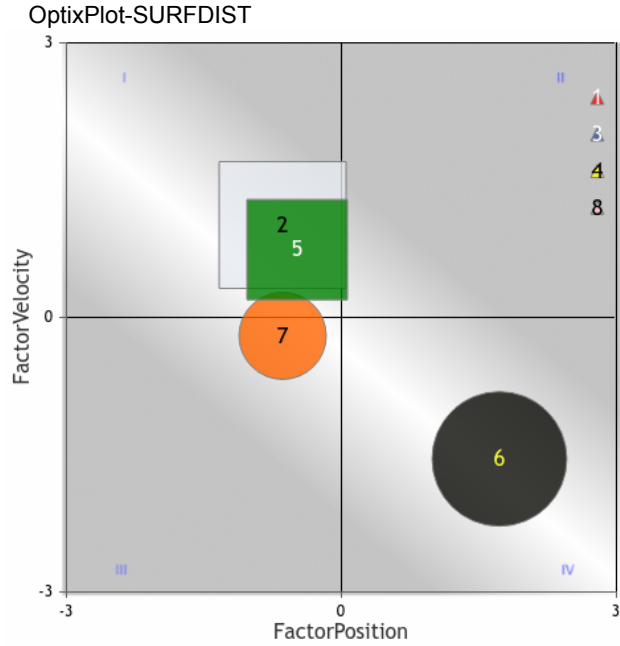

OptixPROGRAM™
HAW 2024-03-30 Race 7 $34,000 5f Sprint Dirt
Maiden Special Weight(Md Sp Wt) **3 year olds and Up**
- Fillies/Mares

PlotFit ● Contention 🔥 SpeedRate 🏇 025
Copyright © 2015,2018 EquiLytx LLC. All rights reserved.

HAW 2024-03-30 Race7

PN	Horse	ML	DSL	Surf	Dist	Prior RaceKeys	Prior RaceClass	oNg	oFIG	Fin	optixNOTES	OptixALERTS	cs	RS
1	THE LAST THRILL J: COLON LUIS H T: LOPEZ ELIAS	20	144 🔻	D	6f	FAN_23-11-07_03 FAN_23-10-17_03	Md Sp Wt Md Sp Wt	C+	44	5	: SLOG TROUBLE_S ,		q4-SQ2	5
2	BEEHIVE J: CENTENO ALEXIS T: BOYCE MICHELE	0.8	144 🔻	D	6f	FAN_23-11-07_06 IND_23-10-12_06 HAW_23-08-31_02	Debutante50k Md Sp Wt Md Sp Wt	B-	64	3	: BUNCHED RUSH DUEL SAVED ,		q1-SQ1	5 PC
3	CHERYL'S APPEAL J: LOVEBERRY JARETH T: RIVELLI LARRY	3.5									:		-	5
4	I DID THE MATH J: BENDEZU ALEXANDER T: REDNOUR JOHN JR	15	119 🔻	A	6.5f	TP_23-12-02_01 FAN_23-11-07_03 FAN_23-10-24_03	Md 15000 Md Sp Wt Md 4000	C+	56	8	: SLOG TROUBLE_S	2[.GW2.NT.]	q4-SQ2	5
5	DEVIL J: HERNANDEZ O K T: BOYCE MICHELE	5	107 🔻	A	6f	TP_23-12-14_05 FAN_23-11-07_06 IND_23-10-11_01	Md Sp Wt Debutante50k Md Sp Wt	C	61	9	: TROUBLE_S RUSH DROP?		q1-CR1	5 P
6	SILVER EYES J: GILES EMMANUEL T: POMPELL ROBERT	20	137 🔻	D	6f	FAN_23-11-14_03 FAN_23-10-17_03 FAN_23-10-03_02	Md 4000 Md Sp Wt Md Sp Wt	C	32	9	: NASAL_S RUSH TURF? NO_KEEP ,		q1-CR2	5
7	TU ROYAL J: SANTIAGO VICTOR T: MANLEY STEVE	8	216 🔻	D	5.5f	HAW_23-08-27_04 FAN_23-07-25_04 FAN_23-07-11_07	Md Sp Wt Md Sp Wt Md Sp Wt	C+	59	4	: NO_KEEP DROP?		q1-SQ1	5 EP
8	COLLIE WRAYS KITTY J: BLANCHE RISHAWN T: REDNOUR JOHN JR	30	137 🔻	D	6f	FAN_23-11-14_03 FAN_23-10-24_03	Md 4000 Md 4000	C	23	10	: SLOG NO_HANDLE ,	2[.GW1.NT.]	q4-CR2	5

Register at optixeq.com and enter the future of handicapping.