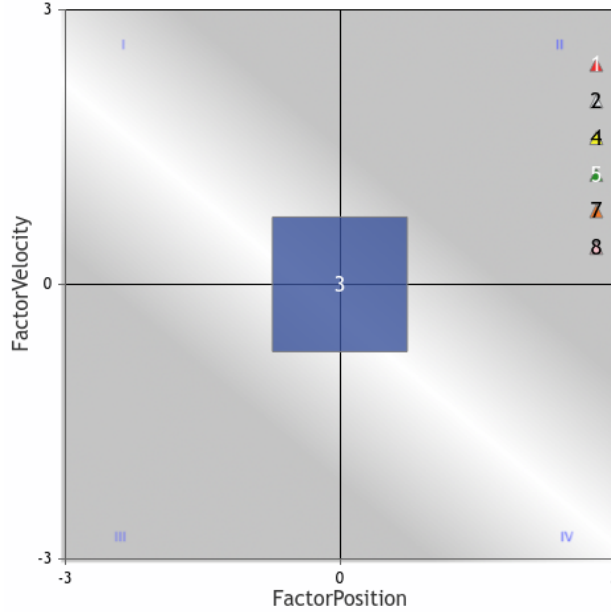

OptixPlot-SURFDIST

PN	Horse	ML	DSL	Surf	Dist	Prior RaceKeys	Prior RaceClass	oNg	oFIG	Fin	optixNOTES	OptixALERTS	cs	RS
1	FUTURE VISION J: HERNANDEZ O K T: ZAWITZ JOEL	8	147	D	6f	FAN_23-11-04_09 FAN_23-10-24_05 FAN_23-10-10_01	Clm 4000n3l Clm 4000n3l Clm 4000n3l	B-	65 61 69	3 4 3	: NASAL_S WARM PLODDY BLANKET , : :		q4-SQ1	P
2	MARY'S BOY J: ORM CORY T: RETANA GABE	10	133	D	6f	FAN_23-11-18_10 FAN_23-11-04_09 FAN_23-10-14_07	Clm 6250 Clm 4000n3l Clm 4000n2l	C+ B	66 65 68	6 2 1	: TACTIC- : SAVED STRETCH? MOVE TRAFFIC BLANKET, :		q4-SQ2	PC
3	ROBUST J: CENTENO ALEXIS T: ARNETT JON G	2.5	7	D	5f	HAW_24-03-23_03 DED_24-02-16_05 DED_23-12-15_01	Clm 5000n2l Clm 5000n2l Clm 5000n2l	B B	80 71 69	1 2 3	: TROUBLE_S RUSH BOS SAVED : WEATHER RUSH BOS HARD :	3[RW2.NT.3LO.]	q1-CR1	EP
4	MODAZZLE J: GALLARDO EDUARDO T: WATKINS JAMES M	3.5	36	A	6.5f	TP_24-02-23_01 FAN_23-09-12_04 FAN_23-09-02_05	Clm 7500n3l OClm 12500n3l OClm 12500n3l	C	59 60 70	7 5 3	: TROUBLE_S NO_KEEP : :	1[2LO.]	q2-SQ1	EP
5	SWISS GUARD J: SANTIAGO VICTOR T: PLASTERS LORI	12	133	D	8f	FAN_23-11-18_07 FAN_23-10-28_08 IND_23-10-09_05	OClm 5000b OClm 12500n3l Clm 5000b	C	36 58 37	10 6 7	: TROUBLE_S RUSH FTQ SAVED NO_PUSH, : :		q1-CR3	EP
7	I'M YOUR VALENTINE J: BENDEZU ALEXANDER T: MARTINEZ RALPH	12	151	D	6f	FAN_23-10-31_03 FAN_23-10-14_07 FAN_23-09-30_01	Clm 4000n2l Clm 4000n2l Clm 4000n2l	B	64 66 66	1 3 4	: SLOG WIDE MOVE , : :		q4-SQ2	PC
8	WEST ISLAND J: LOVEBERRY JARETH T: RIVELLI LARRY	2	63	A	5.5f	TP_24-01-27_02 TP_23-12-13_07 CBY_23-09-09_05	Clm 5000n3l Clm 5000n3l Alw 32000n2l	C+ C	72 54 72	6 11 1	: DUEL SAVED : TROUBLE :		q2-CR2	EP

Register at optixeq.com and enter the future of handicapping.