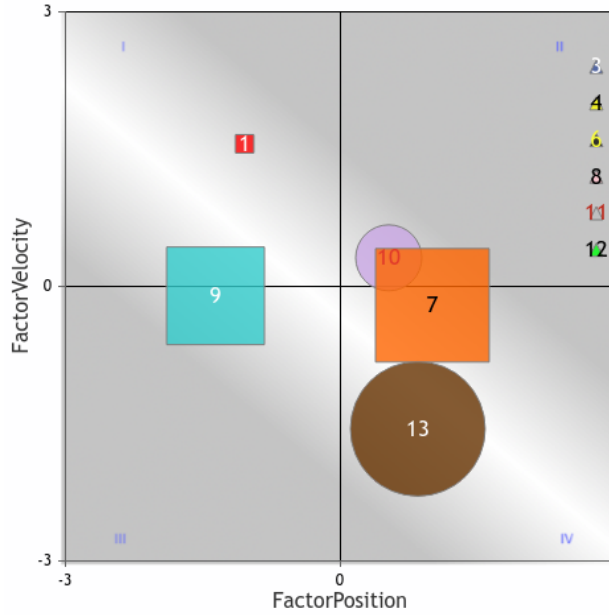

OptixPlot-SURFDIST

PN	Horse	ML	DSL	Surf	Dist	Prior RaceKeys	Prior RaceClass	oNg	oFIG	Fin	optixNOTES	OptixALERTS	cs	RS
1	RUMBRANDT J: COLON LUIS H T: BOYCE MICHELE	10	144	D D T	6f 5.5f 5.5f	FAN_23-11-07_06 IND_23-10-12_06 HAW_23-08-16_05	Debutante50k Md Sp Wt Md Sp Wt	B . C	67 57 52	1 6 6	: BUNCHED TACTIC+ WIDE MOVE , : : SLOG TROUBLE_S OTHER DROP?	1[.RW1.]	q4-SQ1	C
3	HAPPY WORLD J: ARRIETA REYNIER T: IRION HEATHER	12	38	A T TA	6.5f 5f 5f	TP_24-02-21_03 GP_24-01-10_08 GP_23-12-15_02	OClim 5000n1x OClim 7500n1x OClim 7500n1x	C C C+	69 76 70	7 8 5	: DROP? : TROUBLE : SLOG WIDE		q4-SQ2	C
4	SHE'S INTHEARMYNOW J: MOJICA O T: CATALANO WAYNE M	3	52	A A T	6.5f 5.5f 5f	TP_24-02-07_08 GG_23-10-02_08 DMR_23-08-17_03	Clim 3000n2l Alw 5000s Clim 5000	C . B-	35 75 79	9 6 2	: FTQ OUCHY : : NASAL_S FTQ NO_LEAD		q1-CR1	E
6	SALLY'S SUPRISE J: HERNANDEZ O K T: RODRIGUEZ EDUARDO	10	43	D D D	6f 6f 5.5f	FG_24-02-16_06 FG_24-01-26_05 FG_24-01-06_03	Clim 3000b Clim 3000b OClim 5000n2x	C+ B- C+	72 79 76	6 4 5	: SAVED : : TROUBLE_S DROP?		q2-SQ2	PC
7	BROKEN HEARTS BAY J: GALLARDO EDUARDO T: ARNETT JON G	4	27	D D D	6f 5f 5f	FG_24-03-03_06 DED_24-02-17_07 DED_23-12-19_07	Alw 5800n1x Alw 3600n2x Alw 3600n2x	C . .	65 76 66	7 3 7	: WIDE OTHER , : :	1[.3LO.]	q4-SQ1	PC
8	ANGEL EXPRESS J: SANTIAGO VICTOR T: CHILDERS VANCE	10	191	D T T	6f 5f 5.5f	IND_23-09-21_06 HAW_23-09-04_09 HAW_23-08-13_08	Alw 3600n2l Md Sp Wt Md Sp Wt	B- B B-	67 75 64	3 1 3	: TROUBLE_S RUSH MOVE , : PERFECT SAVED NO_LEAD HOT : NO_COVER TROUBLE_S TROUBLE- DROP?	1[.RW2.]	q1-SQ1	EP
9	WILD BOUT HILARY J: LOVEBERRY JARETH T: TRACY TANNER	30	171	D D D	6f 6f 5f	KEE_23-10-11_05 PRM_23-08-25_09 PRM_23-07-21_06	Clim 4000n2l PRMDbutnB100k Md Sp Wt	C C .	36 23 69	8 9 1	: RUSH FTQ SAVED : TROUBLE_S NO_KEEP NO_PUSH :		q3-CR3	E
10	BLAZE BEAUTY J: CENTENO ALEXIS T: ESSENPREIS EDWARD	20	133	D D D	6f 6f 6f	FAN_23-11-18_01 FAN_23-10-31_08 FAN_23-10-14_06	OClim 1000n2l OClim 1000n2l OClim 1000n2l	B- . .	64 65 55	3 3 4	: TROUBLE_S RUSH MOVE , : :		q3-SQ1	E
11	BE MY BESTIE J: BENDEZU ALEXANDER T: BUTLER GERALD	10	144	D D D	6f 6f 6f	FAN_23-11-07_09 FAN_23-10-24_06 FAN_23-10-03_04	OClim 12500b OClim 12500b OClim 12500b	B . .	75 63 76	1 5 2	: WARM TACTIC+ RUSH SAVED ROOM MOVE : :	1[.RW1.]	q1-CR1	EP
12	SECRET OPERATION J: ORM CORY T: SLAGER MIKE	8	35	A A A	6.5f 6.5f 6f	TP_24-02-24_09 TP_24-01-27_08 TP_23-12-27_08	Alw 7600n3l WishngWIIB125k OClim 2500n1x	C+ C+ C+	83 69 76	6 5 6	: WIDE MOVE : : WIDE	1[.NT.]	q2-SQ2	C