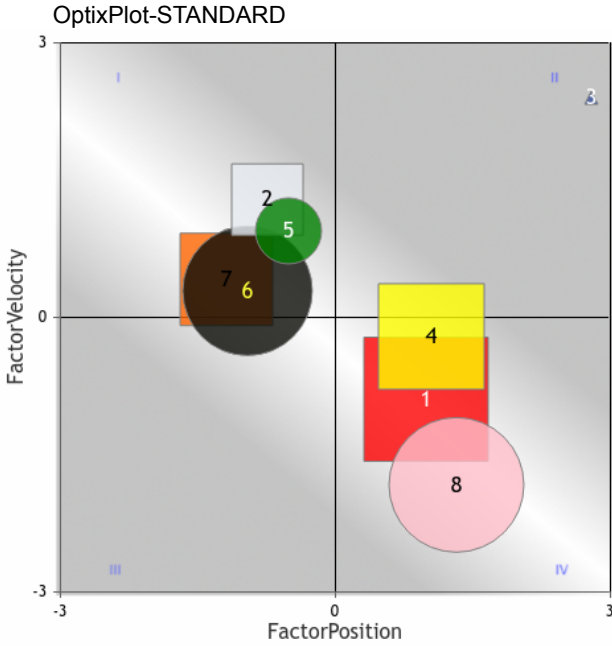

OptixPROGRAM™
HAW 2024-03-30 Race 7 $34,000 5f Sprint Dirt
Maiden Special Weight(Md Sp Wt) **3 year olds and Up**
- Fillies/Mares

PlotFit ● Contention 🔥 SpeedRate 🏇 025
Copyright © 2015,2018 EquiLytx LLC. All rights reserved.

HAW 2024-03-30 Race7

PN	Horse	ML	DSL	Surf	Dist	Prior RaceKeys	Prior RaceClass	oNg	oFIG	Fin	optixNOTES	OptixALERTS	cs	RS
1	THE LAST THRILL J: COLON LUIS H T: LOPEZ ELIAS	20	144 🔻	D	6f	FAN_23-11-07_03 FAN_23-10-17_03	Md Sp Wt Md Sp Wt	C+	44	5	: SLOG TROUBLE_S ,		q4-SQ2	5
2	BEEHIVE J: CENTENO ALEXIS T: BOYCE MICHELE	0.8	144 🔻	D	6f	FAN_23-11-07_06 IND_23-10-12_06 HAW_23-08-31_02	Debutante50k Md Sp Wt Md Sp Wt	B-	64	3	: BUNCHED RUSH DUEL SAVED ,		q1-SQ1	5 PC
3	CHERYL'S APPEAL J: LOVEBERRY JARETH T: RIVELLI LARRY	3.5									:		-	5
4	I DID THE MATH J: BENDEZU ALEXANDER T: REDNOUR JOHN JR	15	119 🔻	A	6.5f	TP_23-12-02_01 FAN_23-11-07_03 FAN_23-10-24_03	Md 15000 Md Sp Wt Md 4000	C+	56	8	: SLOG TROUBLE_S	2[.GW2.NT.]	q4-SQ2	5
5	DEVIL J: HERNANDEZ O K T: BOYCE MICHELE	5	107 🔻	A	6f	TP_23-12-14_05 FAN_23-11-07_06 IND_23-10-11_01	Md Sp Wt Debutante50k Md Sp Wt	C	61	9	: TROUBLE_S RUSH DROP?		q1-CR1	5 P
6	SILVER EYES J: GILES EMMANUEL T: POMPELL ROBERT	20	137 🔻	D	6f	FAN_23-11-14_03 FAN_23-10-17_03 FAN_23-10-03_02	Md 4000 Md Sp Wt Md Sp Wt	C	32	9	: NASAL_S RUSH TURF? NO_KEEP ,		q1-CR2	5
7	TU ROYAL J: SANTIAGO VICTOR T: MANLEY STEVE	8	216 🔻	D	5.5f	HAW_23-08-27_04 FAN_23-07-25_04 FAN_23-07-11_07	Md Sp Wt Md Sp Wt Md Sp Wt	C+	59	4	: NO_KEEP DROP?		q1-SQ1	5 EP
8	COLLIE WRAYS KITTY J: BLANCHE RISHAWN T: REDNOUR JOHN JR	30	137 🔻	D	6f	FAN_23-11-14_03 FAN_23-10-24_03	Md 4000 Md 4000	C	23	10	: SLOG NO_HANDLE ,	2[.GW1.NT.]	q4-CR2	5

Register at optixeq.com and enter the future of handicapping.