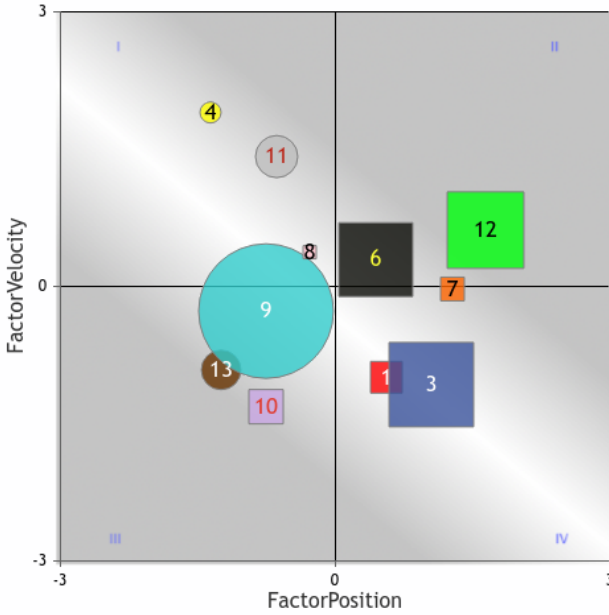

OptixPROGRAM™
HAW 2024-03-30 Race 8 $33,000 5f Sprint Dirt
Allowance(Alw 33000n1x) 3 year olds and Up -
Fillies/Mares

PlotFit Contention SpeedRate 019
Copyright © 2015,2018 EquiLytx LLC. All rights reserved.

HAW 2024-03-30 Race8

OptixPlot-STANDARD