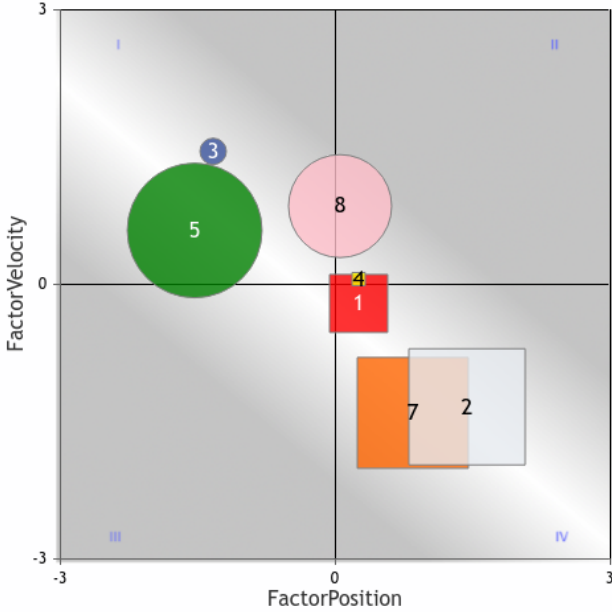

OptixPROGRAM™
HAW 2024-03-30 Race 5 $11,500 5f Sprint Dirt
Claiming(Clm 5000n3l) **3 year olds and Up -**

PlotFit ● Contention 🔥 SpeedRate 🏇 015
Copyright © 2015,2018 EquiLytx LLC. All rights reserved.

HAW 2024-03-30 Race5

OptixPlot-STANDARD