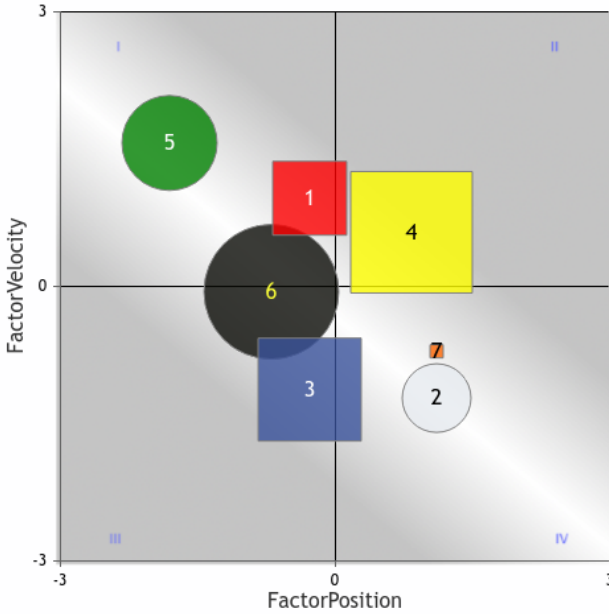

OptixPROGRAM™
HAW 2024-03-30 Race 6 $12,000 8.32f Route Dirt
Claiming(Clm 5000b) 4 year olds and Up -

PlotFit Contention SpeedRate 046

Copyright © 2015,2018 EquiLytx LLC. All rights reserved.

HAW 2024-03-30 Race6

OptixPlot-STANDARD