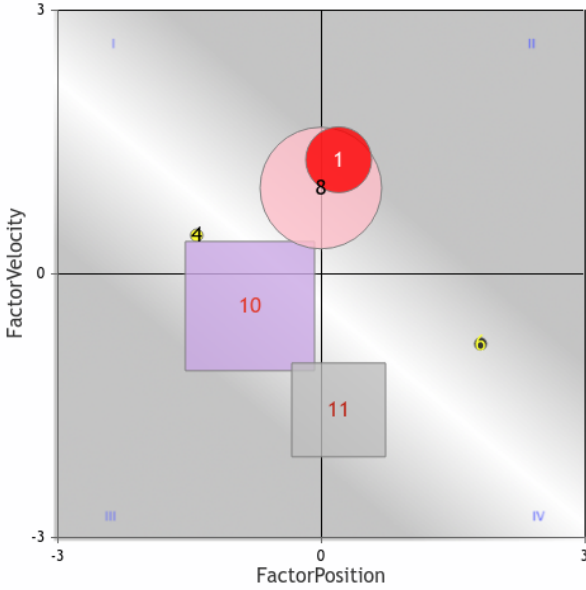

OptixPROGRAM™
HAW 2024-06-01 Race 8 $17,000 8.5f Route Off
The Turf

Claiming(Clm 13500) 3 year olds and Up -

PlotFit Contention SpeedRate 046

Copyright © 2015,2018 EquiLytx LLC. All rights reserved.

HAW 2024-06-01 Race8

OptixPlot-STANDARD