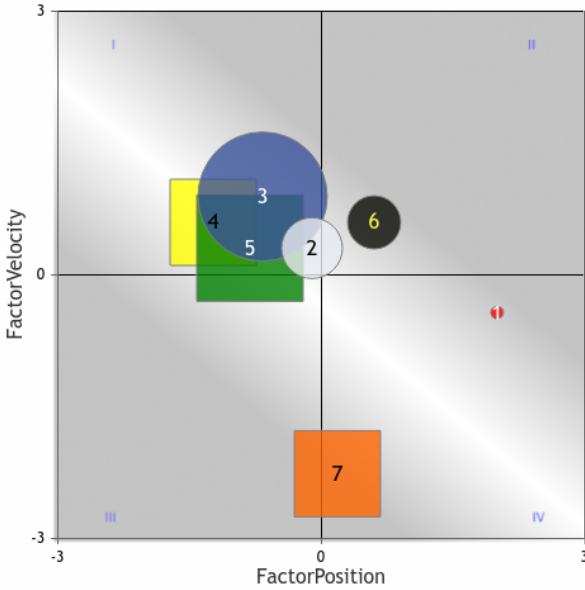

OptixPROGRAM™
HAW 2024-06-01 Race 5 $33,000 6f Sprint Dirt
Allowance(Alw 33000n1x) 3 year olds and Up -
Fillies/Mares

PlotFit Contention SpeedRate 037
Copyright © 2015,2018 EquiLytx LLC. All rights reserved.

HAW 2024-06-01 Race5

OptixPlot-STANDARD