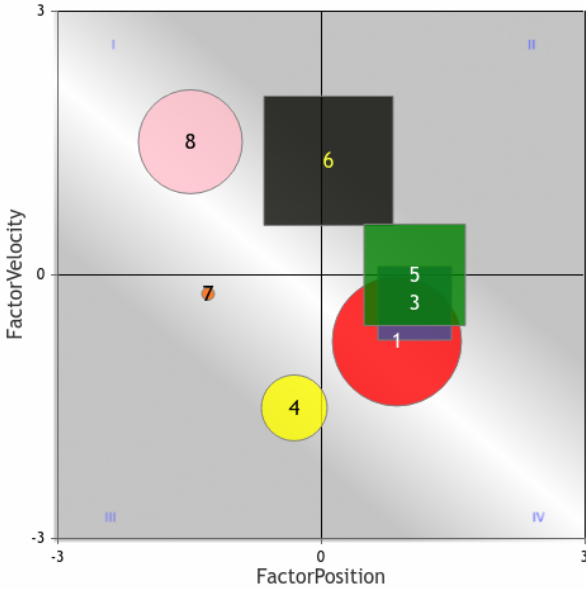

OptixPROGRAM™
HAW 2024-06-01 Race 6 $11,000 8.32f Route Dirt
Claiming(Clm 5000n2l) 3 year olds and Up -

PlotFit Contention SpeedRate 043
Copyright © 2015,2018 EquiLytx LLC. All rights reserved.

HAW 2024-06-01 Race6

OptixPlot-STANDARD