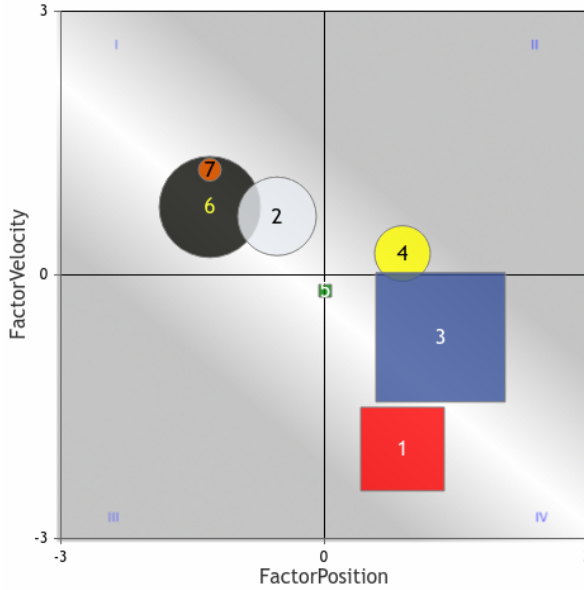

OptixPlot-SURFDIST

PN	Horse	ML	DSL	Surf	Dist	Prior RaceKeys	Prior RaceClass	oNg	oFIG	Fin	optixNOTES	OptixALERTS	cs	RS
1	COWGIRL FRANKIE J: SLEVINSKY RACHEL T: REDNOUR JOHN JR	15	34	D D D	6f 5.5f 6f	HAW_24-04-28_03 HAW_24-04-07_04 FAN_23-11-07_02	CIm 25000n2l CIm 25000n2l OCIm 10000n2l	C+ B- C	53 65 51	5 3 5	: VSLOG MOVE , : WEATHER SLOG CLOSE , : VSLOG SAVED MOVE TURF? ,	1[.3LO.]	q4-SQ2	
2	DEVIL J: HERNANDEZ O K T: BOYCE MICHELE	5	42	D D A	5.5f 5f 6f	HAW_24-04-20_04 HAW_24-03-30_07 TP_23-12-14_05	Md Sp Wt Md Sp Wt Md Sp Wt	B B- C	63 68 61	1 2 9	: WIDE MOVE : FREE OTHER TURF? : TROUBLE_S RUSH DROP?	2[.TG45.3LO.]	q2-CR2	
3	MISS RIVER RAT J: MOJICA O T: BLOCK CHRIS M	1.4	27	D D D	6f 5.5f 5f	HAW_24-05-05_03 HAW_24-04-14_05 HAW_24-03-24_07	Alw 35000n1x Alw 35000n1x Alw 35000n1x	B- B B-	76 72 68	2 3 3	: SLOG MOVE OTHER , : GATE TROUBLE_S CLOSE , : BTL SLOG CLOSE	3[.OF3.GW3.NT.]	q4-SQ3	
4	RUMBRANDT J: COLON LUIS H T: BOYCE MICHELE	8	48	D D D	5.5f 5f 6f	HAW_24-04-14_05 HAW_24-03-30_08 FAN_23-11-07_06	Alw 35000n1x Alw 33000n1x Debutante50k	C+ C B	63 51 67	6 11 1	: DROP? OTHER , : SAVED NO_KEEP_NO_PUSH PREP? DROP? : BUNCHED TACTIC+ WIDE MOVE ,	2[.GW2.RW3.]	q2-CR1	
5	REBA ATTACK J: COHEN DAVID T: CHILDERS VANCE	6	27	D D D	6f 5.5f 5f	HAW_24-05-05_03 HAW_24-04-14_05 HAW_24-03-24_07	Alw 35000n1x Alw 35000n1x Alw 35000n1x	C+ B- B-	65 73 68	5 2 2	: TACTIC+ RUSH WIDE OTHER , : DROP?	1[.RW2.]	q4-SQ1	
6	CLOEY ATTACK J: REYES FRANK T: CHILDERS VANCE	8	27	D D D	6f 6f 5.5f	HAW_24-05-05_03 FAN_23-11-07_06 FAN_23-09-16_06	Alw 35000n1x Alw 33000n1x OCIm 50000n2l	C+ C+ .	66 59 54	4 6 1	: PREP? RUSH_NO_KEEP , : BUNCHED WIDE , :	3[.GW1.NT.2LO.]	q1-CR2	
7	BOYCE'S BANDITA J: FELIX J E T: VANDEN BERG BRITTANY A	3	27	D D D	6f 5.5f 5.5f	HAW_24-05-05_03 HAW_24-04-20_02 HAW_24-04-07_02	Alw 35000n1x Md 15000 Md 15000	C+ B C+	70 69 70	3 1 4	: EASY_LEAD , : CLOSE , : WEATHER WARM_UP FREE PLODDY ,	2[.RW1.NT.]	q1-CR1	

Register at optixeq.com and enter the future of handicapping.