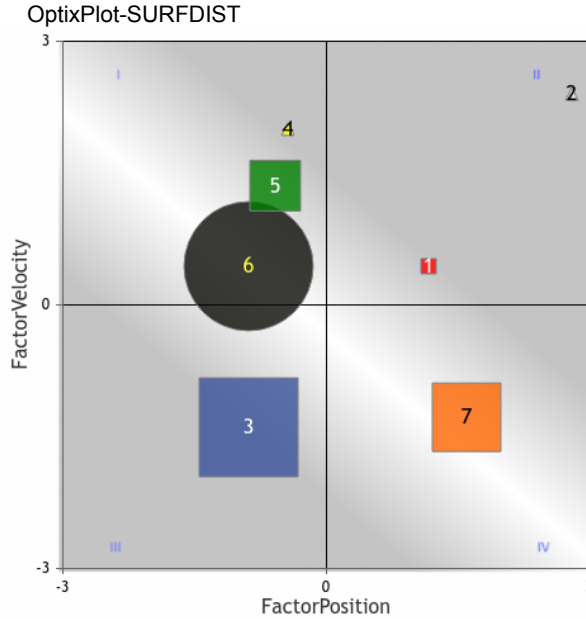

OptixPROGRAM™
HAW 2024-06-01 Race 3 $17,000 8.32f Route Dirt
Claiming(Clm 25000n2l) 3 year olds and Up -

PlotFit Contention SpeedRate 086

Copyright © 2015,2018 EquiLytx LLC. All rights reserved.

HAW 2024-06-01 Race3

PN	Horse	ML	DSL	Surf	Dist	Prior RaceKeys	Prior RaceClass	oNg	oFIG	Fin	optixNOTES	OptixALERTS	cs	RS
1	T LAW J: HERNANDEZ ISRAEL T: MORENO IRVIN	3.5	28	D D D	8.32f 6f 8.32f	HAW_24-05-04_01 HAW_24-04-21_09 HAW_23-08-30_03	Clm 25000n2l Clm 25000n2l Clm 20000b	B- B- C+	72 75 78	3 4 4	: : CLOSE , : TRAFFIC MOVE TURF?	1[3LO.]	q4-SQ1	C
2	M EIGHTY J: SLEVINSKY RACHEL T: JAMES GERALD	15	40	D D A	4.5f 6f 6f	MNR_24-04-22_01 MVR_24-02-15_02 TP_24-01-12_06	Alw 18800n2x ALW25900NW2L Clm 30000	- C C+	56 40 66	5 5 6	: : SLOG NO_LEAD OTHER , : WIDE NO_KEEP	1[2LO.]	q1-CR2	P
3	EUCLID AVENUE J: FELIX J E T: BLOCK CHRIS M	5	27	TD D D	8.5f 8.32f 5.5f	HAW_24-05-05_08 HAW_24-04-06_03 TAM_24-03-03_01	Md 20000 Md 15000 Md 25000	B B B-	79 72 76	1 2 3	: PRESSED NO_LINE FLOW , : TROUBLE_S RUSH LONE OTHER , : TROUBLE_S RUSH WIDE ,	2[RW2.NT.]	q1-SQ1	E
4	SILVER CHILLER J: BLANCHE RISHAWN T: SPAGNOLA IDA	10	28	D D D	8.32f 6f 5f	HAW_24-05-04_01 HAW_24-04-21_09 HAW_24-03-24_09	Clm 25000n2l Clm 25000n2l Clm 25000n2l	C C+ C+	26 70 68	6 5 4	: TROUBLE_S RUSH FTQ NO_PUSH OTHER, : PLODDY		q1-CR3	E
5	SHARP STICK J: HERNANDEZ O K T: HERNANDEZ ARMANDO	2.5	13	D D D	8.32f 8.32f 5.5f	HAW_24-05-19_04 HAW_24-04-27_06 HAW_24-04-07_03	Alw 33000n1x Md 15000 Md 25000	C+ B C+	77 75 70	5 1 3	: RUSH WIDE FTQ DROP? , : PERFECT FREE MOVE , : WEATHER SLOG MOVE WIDE ,	3[OF3.RW2.NT.]	q3-SQ1	PC
6	LITTLE STEVEN J: MOJICA O T: WINEBAUGH CHERYL	3	28	D D T	8.32f 6f 8.5f	HAW_24-05-04_01 HAW_24-04-21_09 GP_24-03-14_05	Clm 25000n2l Clm 25000n2l Clm 25000n2l	B B- C	73 77 67	2 3 9	: NASAL_S DUEL NO_KEEP , : NASAL_S WIDE , : TROUBLE_S RANK	1[TG30.]	q2-CR1	E
7	BOURBON LIFE J: CENTENO ALEXIS T: MERAZ ANTONIO	4.5	28	D D D	8.32f 8f 8.32f	HAW_24-05-04_01 IND_24-04-25_05 HAW_24-04-07_08	Clm 25000n2l Alw 46240n2l Clm 12500b	B- C+ B-	71 70 77	4 5 2	: : WARM TACTIC- TROUBLE- WIDE PREP? TURF? : WEATHER BTL WIDE CLOSE GRIT,	3[TG30.GW2.GW3.]	q4-SQ2	PC

Register at optixeq.com and enter the future of handicapping.