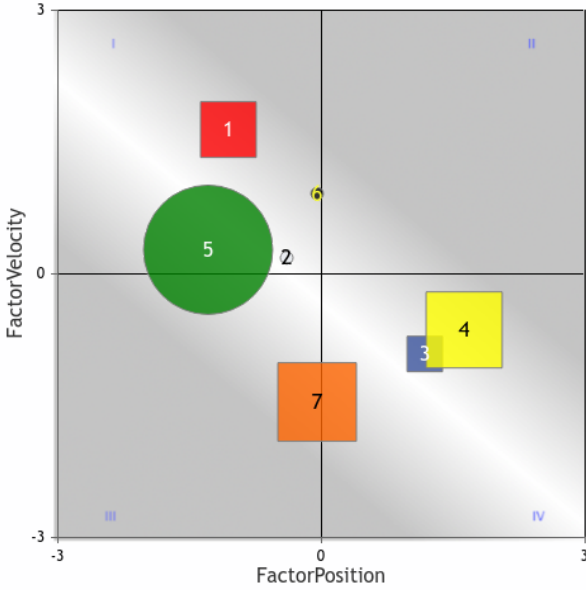

OptixPROGRAM™
HAW 2024-06-01 Race 1 $34,000 6f Sprint Dirt
Maiden Special Weight(Md Sp Wt) 3 year olds and Up
- Fillies/Mares

PlotFit Contention SpeedRate 015
Copyright © 2015,2018 EquiLytx LLC. All rights reserved.

HAW 2024-06-01 Race1

OptixPlot-STANDARD