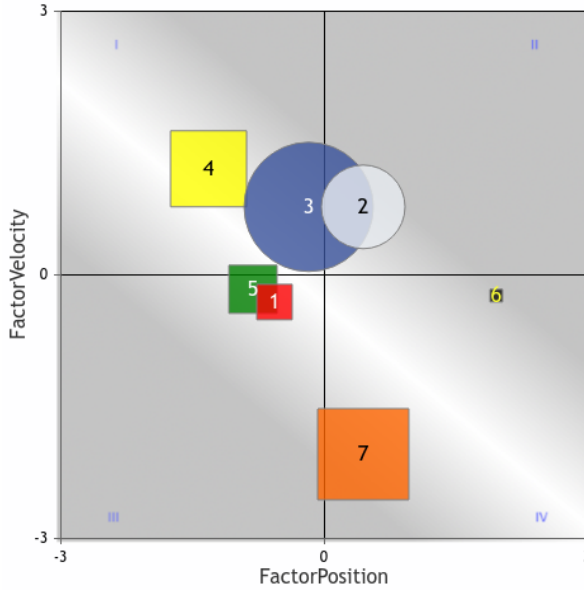

OptixPlot-SURFDIST

PN	Horse	ML	DSL	Surf	Dist	Prior RaceKeys	Prior RaceClass	oNg	oFIG	Fin	optixNOTES	OptixALERTS	cs	RS
1	SECRET OPERATION J: SLEVINSKY RACHEL T: SLAGER MIKE	12	27	TD D A	8.32f 5f 6.5f	HAW_24-05-05_05 HAW_24-03-30_08 TP_24-02-24_09	Alw 33000n1x Alw 33000n1x Alw 76000n3l	C C+ C+	57 66 83	6 8 6	: GATE SLOG TROUBLE_S TACTIC- , : SLOG : WIDE MOVE		q4-CR1	C
2	FRANKEL BABY J: FELIX J E T: VANDEN BERG BRITTANY A	6	35	D D T	6f 6.5f 5.5f	HAW_24-04-27_08 CD_23-11-08_07 CD_23-09-24_10	Cim 12500b Cim 50000b OCim 80000n2x	B C C	75 30 72	1 11 9	: RUSH LONE NO_LEAD , : SLOG TROUBLE_S SAVED : COVER NO_KEEP	3[TG45.RW1.2LO.]	q1-CR1	EP
3	DOROTHY CROWFOOT J: COHEN DAVID T: RIVELLI LARRY	4.5	239	D D D	6f 6f 4.5f	KEE_23-10-06_04 PRM_23-08-25_09 HAW_23-07-09_01	OCim 10000n1x PRMDbutnB100k Md Sp Wt	C+ C+ B+	71 64 87	5 3 1	: WIDE : WIDE PLODDY :		q1-CR3	E
4	SAMARITA J: MOJICA O T: RODRIGUEZ JOSE G	2	28	TD D D	5f 6f 8f	HAW_24-05-04_02 KEE_24-04-10_05 FG_23-12-02_04	Alw 33000n1x Alw 10000s Alw 12500s	B- B C+	79 77 84	2 1 4	: MOVE : WEATHER WARM BOS HARD , : WEATHER GATE RUSH LONE	3[RW2.RW3.3LO.]	q1-SQ2	EP
5	BEEHIVE J: CENTENO ALEXIS T: BOYCE MICHELE	3	27	D D D	6f 5f 6f	HAW_24-05-05_03 HAW_24-03-30_07 FAN_23-11-07_06	Alw 35000n1x Md Sp Wt Debutante50k	B+ B B-	87 77 64	1 1 3	: SAVED BURST , : WARM HOT , : BUNCHED RUSH DUEL SAVED ,	3[TG30.NT.3LO.]	q1-SQ2	EP
6	FAST N HAPPY J: REYES FRANK T: YOUNG TERRY R	8	16	D D D	6f 6f 5f	IND_24-05-16_06 HAW_24-04-20_05 HAW_24-03-31_08	Alw 46240n2l Alw 33000n1x Md Sp Wt	C C+ B	57 73 84	9 3 1	: SLOG TROUBLE_S WIDE TROUBLE- , : TROUBLE_S GALLOP+ HOT : PRERACE+ TACTIC+ RUSH WIDE HOT,	1[RW3.]	q2-CR1	C
7	RAINY MOUNTAIN J: HERNANDEZ ISRAEL T: KIRBY FRANK J	6	13	D D D	6f 6f 6.5f	HAW_24-05-19_06 HAW_24-04-14_06 HAW_23-06-14_03	ThrdChncHB75k OCim 32500b OCim 32500b	C C B	59 59 77	7 6 1	: WIDE DROP? NO_KEEP , : GATE TROUBLE_S RUSH NO_KEEP DROP? , : FREE MOVE NO_LEAD	1[3LO.]	q4-SQ2	PC

Register at optixeq.com and enter the future of handicapping.