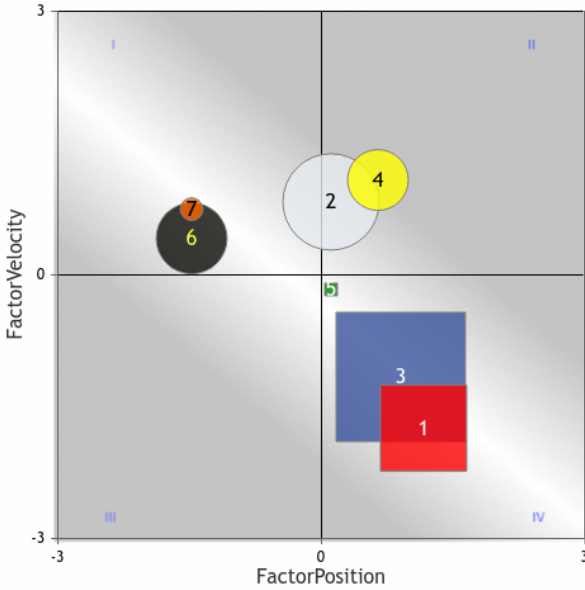

OptixPROGRAM™
HAW 2024-06-01 Race 4 $35,000 6f Sprint Dirt
Allowance(Alw 35000n1x) 3 year olds and Up -
Fillies/Mares

PlotFit Contention SpeedRate 000
Copyright © 2015,2018 EquiLytx LLC. All rights reserved.

HAW 2024-06-01 Race4

OptixPlot-STANDARD