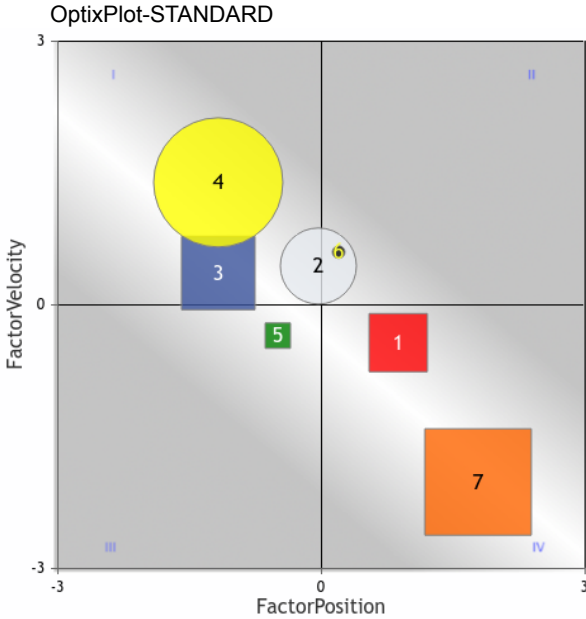

OptixPROGRAM™
HAW 2024-06-01 Race 3 $17,000 8.32f Route Dirt
Claiming(Clm 25000n2l) 3 year olds and Up -

PlotFit Contention SpeedRate 086

Copyright © 2015,2018 EquiLytx LLC. All rights reserved.

HAW 2024-06-01 Race3

PN	Horse	ML	DSL	Surf	Dist	Prior RaceKeys	Prior RaceClass	oNg	oFIG	Fin	optixNOTES	OptixALERTS	cs	RS
1	T LAW J: HERNANDEZ ISRAEL T: MORENO IRVIN	3.5	28	D D D	8.32f 6f 8.32f	HAW_24-05-04_01 HAW_24-04-21_09 HAW_23-08-30_03	Clm 25000n2l Clm 25000n2l Clm 20000b	B- B- C+	72 75 78	3 4 4	: : CLOSE , : TRAFFIC MOVE TURF?	1[3LO.]	q4-SQ1	C
2	M EIGHTY J: SLEVINSKY RACHEL T: JAMES GERALD	15	40	D D A	4.5f 6f 6f	MNR_24-04-22_01 MVR_24-02-15_02 TP_24-01-12_06	Alw 18800n2x ALW25900NW2L Clm 30000	- C C+	56 40 66	5 5 6	: : SLOG NO_LEAD OTHER , : WIDE NO_KEEP	1[2LO.]	q1-CR2	P
3	EUCLID AVENUE J: FELIX J E T: BLOCK CHRIS M	5	27	TD D D	8.5f 8.32f 5.5f	HAW_24-05-05_08 HAW_24-04-06_03 TAM_24-03-03_01	Md 20000 Md 15000 Md 25000	B B B-	79 72 76	1 2 3	: PRESSED NO_LINE FLOW , : TROUBLE_S RUSH LONE OTHER , : TROUBLE_S RUSH WIDE ,	2[RW2.NT.]	q1-SQ1	E
4	SILVER CHILLER J: BLANCHE RISHAWN T: SPAGNOLA IDA	10	28	D D D	8.32f 6f 5f	HAW_24-05-04_01 HAW_24-04-21_09 HAW_24-03-24_09	Clm 25000n2l Clm 25000n2l Clm 25000n2l	C C+ C+	26 70 68	6 5 4	: TROUBLE_S RUSH FTQ NO_PUSH OTHER, : PLODDY		q1-CR3	E
5	SHARP STICK J: HERNANDEZ O K T: HERNANDEZ ARMANDO	2.5	13	D D D	8.32f 8.32f 5.5f	HAW_24-05-19_04 HAW_24-04-27_06 HAW_24-04-07_03	Alw 33000n1x Md 15000 Md 25000	C+ B C+	77 75 70	5 1 3	: RUSH WIDE FTQ DROP? , : PERFECT FREE MOVE , : WEATHER SLOG MOVE WIDE ,	3[OF3.RW2.NT.]	q3-SQ1	PC
6	LITTLE STEVEN J: MOJICA O T: WINEBAUGH CHERYL	3	28	D D T	8.32f 6f 8.5f	HAW_24-05-04_01 HAW_24-04-21_09 GP_24-03-14_05	Clm 25000n2l Clm 25000n2l Clm 25000n2l	B B- C	73 77 67	2 3 9	: NASAL_S DUEL NO_KEEP , : NASAL_S WIDE , : TROUBLE_S RANK	1[TG30.]	q2-CR1	E
7	BOURBON LIFE J: CENTENO ALEXIS T: MERAZ ANTONIO	4.5	28	D D D	8.32f 8f 8.32f	HAW_24-05-04_01 IND_24-04-25_05 HAW_24-04-07_08	Clm 25000n2l Alw 46240n2l Clm 12500b	B- C+ B-	71 70 77	4 5 2	: : WARM TACTIC- TROUBLE- WIDE PREP? TURF? : WEATHER BTL WIDE CLOSE GRIT,	3[TG30.GW2.GW3.]	q4-SQ2	PC

Register at optixeq.com and enter the future of handicapping.