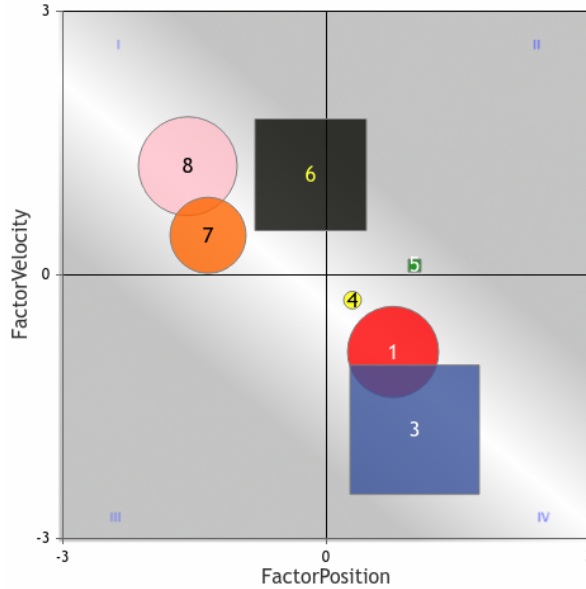

OptixPlot-SURFDIST

PN	Horse	ML	DSL	Surf	Dist	Prior RaceKeys	Prior RaceClass	oNg	oFIG	Fin	optixNOTES	OptixALERTS	cs	RS
1	MASQUERADE BALL J: GILES EMMANUEL T: ROSAS RIGO	20	21	D D D	8.5f 8.32f 8.32f	HAW_24-05-11_06 HAW_24-04-27_07 HAW_24-04-20_07	Clm 5000n2l Clm 5000n2l Clm 5000n2l	C C C	45 46 36	7 6 6	: SAVED NO_KEEP NO_PUSH : : NO_KEEP		q4-CR3	
3	STOLICH J: HERNANDEZ O K T: ZAWITZ JOEL	15	13	D D D	5.5f 8.5f 8f	HAW_24-05-19_02 HAW_24-05-11_06 HAW_24-04-27_07	Clm 5000n2l Clm 5000n2l Clm 5000n2l	B- C C+	59 48 56	4 6 5	: STRETCH? : TACTIC-TROUBLE : WARM_UP SLOG TROUBLE_S ,	1[.TG30.]	q4-SQ1	
4	ARMAVIR J: ULLOA CARLOS JOAN T: PEREZ MANNY	8	21	D D T	8.5f 8.32f 8.5f	HAW_24-05-11_06 HAW_24-04-20_07 IND_23-09-12_05	Clm 5000n2l Clm 5000n2l Clm 3000n2x	B- C C	64 27 59	2 7 7	: GATE SLOG MOVE , : X_WIDE NO_PUSH , : WARM RUSH PRESSED NO_KEEP ,	2[.TG30.3LO.]	q3-CR1	PC
5	ANCIENT MAN J: REYES FRANK T: HUGHES EARL W	5	6	D D D	8f 8f 8.32f	HAW_24-05-26_09 HAW_24-05-11_01 HAW_24-05-04_01	Clm 12500b Clm 2500n2l Clm 2500n2l	C C+ C+	61 58 69	9 6 5	: GATE SLOG : WIDE : WIDE ,		q2-SQ2	P
6	PLAIN OR PEANUT J: SLEVINSKY RACHEL T: ZAWITZ JOEL	2	7	T D D	8f 8f 8f	HAW_24-05-25_07 MVR_24-02-20_07 MVR_24-02-01_07	Alw 3300n1x ALW25900NW1X ALW25900NW2L	C C .	66 70 79	9 6 2	: GATE SLOG WIDE , : RUSH SAVED PLODDY , :	1[.2LO.]	q1-SQ3	PC
7	HAWAIIAN HIDE AWAY J: FELIX J E T: YOUNG TERRY R	3.5	21	D D D	8.5f 8.32f 8.32f	HAW_24-05-11_06 HAW_24-04-20_07 HAW_24-04-06_02	Clm 5000n2l Clm 5000n2l Md 6250	B- C+ B	63 58 69	3 4 1	: NASAL_S BOS NO_LEAD , : SLOG SAVED HOT , : LONE HOT	2[.TG30.RW3.]	q3-CR1	PC
8	PALHACO J: COLON LUIS H T: MERAZ ANTONIO	4	14	TD D D	8.5f 8.5f 8.32f	HAW_24-05-18_03 HAW_24-05-11_06 HAW_24-04-20_07	Clm 17500n2l Clm 5000n2l Clm 5000n2l	C+ C B-	74 41 62	3 8 3	: RUSH LONE , : RUSH WIDE X_FLOW NO_KEEP , : GATE PRESSED SAVED ,	3[.TG30.RW1.NT.]	q1-CR2	P

Register at optixeq.com and enter the future of handicapping.