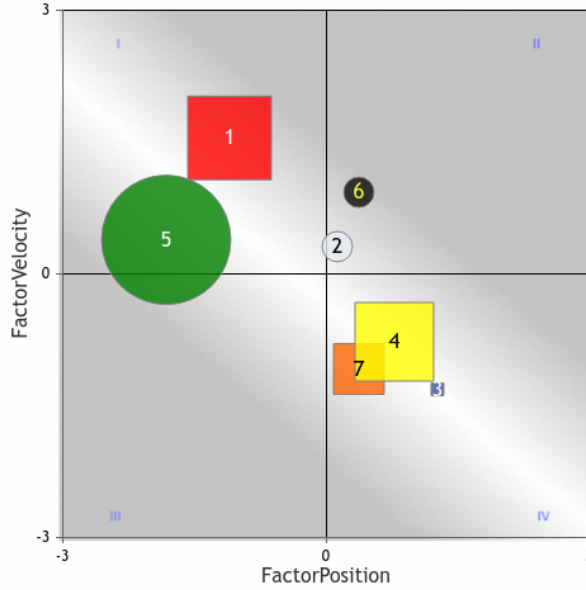

OptixPlot-SURFDIST

PN	Horse	ML	DSL	Surf	Dist	Prior RaceKeys	Prior RaceClass	oNg	oFIG	Fin	optixNOTES	OptixALERTS	cs	RS
1	MISS MIKOS J: COHEN DAVID T: ROBERTSON HUGH H	0.8	14	D	6f	HAW_24-05-18_05 FG_24-03-24_01 HAW_23-08-31_02	Md Sp Wt Md 30000 Md Sp Wt	B- B C	72 80 44	2 2 7	: TROUBLES+ RUSH DUEL , : WIDE IMPROVE? BIAS , : SLOG GREEN KICKBACK OTHER	4[.GW2.RW2.GW3.2LO.]	q1-SQ1	P
2	LALY J: REYES FRANK T: KIRBY FRANK J	8	14	D	6f	HAW_24-05-18_05	Md Sp Wt	C	58	5	: WIDE , : :	1[.NT.]	q1-CR1	
3	I DID THE MATH J: SLEVINSKY RACHEL T: REDNOUR JOHN JR	15	20	T	8f	HAW_24-05-12_09 HAW_24-04-20_04 HAW_24-03-30_07	Md Sp Wt Md Sp Wt Md Sp Wt	C+ B- C+	58 50 52	7 4 4	: DROP? : TROUBLE_S CLOSE , : TROUBLE_S MOVE DROP? ,	1[.NT.]	q4-SQ1	
4	JOYZELLA J: BLANCHE RISHAWN T: SPAGNOLA IDA	12	14	D	6f	HAW_24-05-18_05 HAW_24-04-20_04 HAW_24-03-31_08	Md Sp Wt Md Sp Wt Md Sp Wt	B- B C	53 53 20	7 3 12	: DROP? SHUFFLE TROUBLE- , : RUSH SHUFFLE WIDE MOVE , : PRERACE+ TROUBLE_S KICKBACK COVER NO_PUSH DROP?	1[.GW3.]	q4-SQ2	PC
5	LIONS LAW J: COLON LUIS H T: YOUNG TERRY R	15	14	D	6f	HAW_24-05-18_05 HAW_24-04-20_04 IND_23-11-17_05	Md Sp Wt Md Sp Wt Md Sp Wt	C B C	33 55 27	8 2 10	: TROUBLE_S RUSH DROP? FTQ SAVED, : NASAL_S LONE NO FINISH HOT , : NASAL_S SLOG TROUBLE_S WIDE MOVE,	2[.RW2.3LO.]	q1-CR3	E
6	IRISH SPARK J: HERNANDEZ O K T: DIVITO JAMES P	4	14	D	6f	HAW_24-05-18_05 OP_24-05-03_03	Md Sp Wt Md Sp Wt	C+ C	59 63	4 6	: SLOG TROUBLE_S MOVE , : :	1[.TG30.]	q1-CR1	
7	COME ON LADY J: MOJICA O T: CHILDERS VANCE	4.5	14	D	6f	HAW_24-05-18_05 MNR_23-09-25_02	Md Sp Wt Md Sp Wt	B- C+	67 48	3 6	: PRERACE+ WIDE OTHER , : RUSH TROUBLE_S TROUBLE SAVED MOVE IMPROVE? : :	4[.TG30.GW2.NT.2LO.]	q3-SQ2	

Register at optixeq.com and enter the future of handicapping.