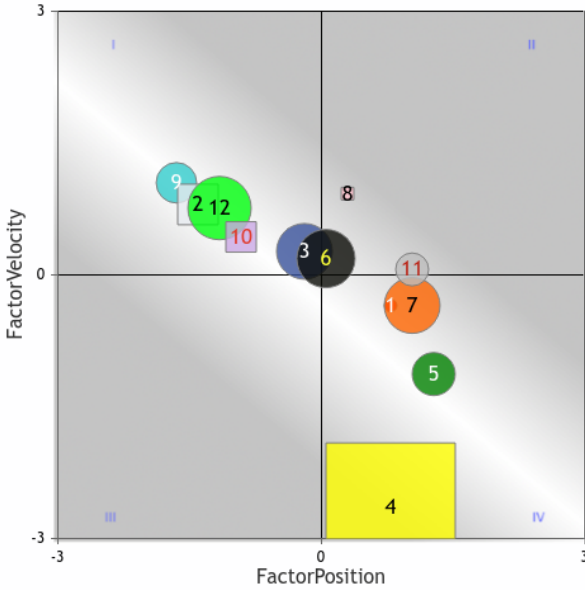

OptixPROGRAM™
HAW 2024-06-01 Race 7 $11,500 6f Sprint Dirt
Claiming(Clm 5000b) 3 year olds and Up -
Fillies/Mares

PlotFit ● Contention 🔥 SpeedRate 🏇 016
Copyright © 2015,2018 EquiLytx LLC. All rights reserved.

HAW 2024-06-01 Race7

OptixPlot-STANDARD