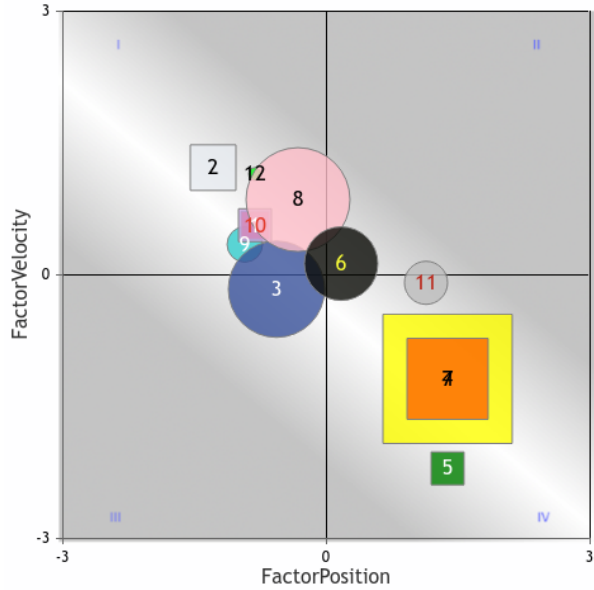

OptixPlot-SURFDIST

PN	Horse	ML	DSL	Surf	Dist	Prior RaceKeys	Prior RaceClass	oNg	oFIG	Fin	optixNOTES	OptixALERTS	cs	RS
1	STACK SHACK J: MOJICA O T: CASTRO ISIDRO	15	13	T D D	5.5f 6f 6f	HAW_24-05-19_09 HAW_24-05-04_04 HAW_24-04-20_08	Clm 13500 Clm 5000b Cim 4000n2y	C C C+	50 49 58	8 6 7	: SLOG , : FTQ SAVED , : SLOG CLOSE GALLOP+ ,		q4-CR1	P
2	AVASARALA J: CENTENO ALEXIS T: MERAZ ANTONIO	3	21	D	5.5f	HAW_24-05-11_05	Cim 4000b	C	48	7	: GATE HARD_LEAD SAVED NO_KEEP , : :	2[.NT.2LO.]	q1-SQ1	P
3	LUNARCHY J: HERNANDEZ O K T: MERAZ ANTONIO	30	27	D D D	6f 5.5f 5f	HAW_24-05-05_02 HAW_24-04-14_04 HAW_24-03-30_02	Cim 5000n3l Cim 5000n3l Cim 5000n3l	C+ B- B-	53 56 58	4 3 5	: TROUBLE_S , : SLOG TROUBLE_S CLOSE , : SLOG TROUBLE_S WIDE MOVE ,		q1-CR1	E
4	MAIDEN ROCK J: GILES EMMANUEL T: CANDELAS BLANCA	8	13	D D D	8.32f 8.32f 6.5f	HAW_24-05-19_03 HAW_24-05-05_01 CBY_23-09-13_03	Cim 5000b Cim 12500b Cim 10000b	C C+ C+	53 62 55	5 3 6	: SAVED OTHER , : :	1[.3LO.]	q4-SQ3	C
5	SHEZA HOOT J: ULLOA CARLOS JOAN T: PEREZ MANNY	30	13	D D D	5.5f 6f 6f	HAW_24-05-19_01 HAW_24-05-04_04 HAW_24-04-20_08	Cim 5000b Cim 5000b Cim 4000n2y	C C C	43 40 49	7 7 8	: DELAY , : RUSH SAVED NO_KEEP , : SAVED		q4-CR1	
6	C C'S WORLD J: BLANCHE RISHAWN T: GONZALEZ AGUSTIN JR	12	27	D D D	6f 5.5f 5.5f	HAW_24-05-05_02 MVR_24-04-04_03 MVR_24-03-07_03	Cim 5000n3l CLM5000NW3L CLM5000NW3L	C+ C+ .	52 53 59	5 6 6	: NASAL_S TROUBLE_S MOVE , : NASAL_S WEATHER SAVED MOVE NO_KEEP NO_PUSH		q2-CR1	PC
7	ZENCHUA SKY J: REYES ANGEL T: CASTRO ISIDRO	30	27	D D D	6f 8.32f 5f	HAW_24-05-05_02 HAW_24-04-13_02 HAW_24-03-30_02	Cim 5000n3l Cim 5000b Cim 5000n3l	C+ C C+	49 49 44	6 6 7	: WIDE , : TROUBLE_S SAVED DROP? , : SLOG WIDE STRETCH? ,	1[.TG30.]	q4-CR1	C
8	ESSENTIAL BELLA_ON J: HERNANDEZ ISRAEL T: BAHENA FERNANDO	4.5	13	T D D	5.5f 5.5f 6f	HAW_24-05-19_09 HAW_24-05-11_05 HAW_24-04-20_08	Clm 13500 Cim 4000b Cim 4000n2y	C B B-	56 59 71	7 3 2	: WIDE , : CLOSE BLANKET , : SAVED NO_LEAD ,		q2-SQ1	PC
9	SUMMER AT THE SPA J: COLON LUIS H T: RODRIGUEZ HUGO	4	20	T D D	8f 6f 6f	HAW_24-05-12_07 HAW_24-05-04_04 HAW_24-04-20_08	Cim 13500 Cim 5000b Cim 4000n2y	C+ C+ C+	69 62 64	5 4 4	: PRESSED SAVED , : WIDE PLODDY , : WIDE NO_LEAD MOVE ,		q1-CR1	P
10	LADY ATLANTIC J: FELIX J E T: RYAN CHRIS A	8	13	D D D	5.5f 6f 6f	HAW_24-05-19_01 HAW_24-05-04_04 HAW_24-04-20_08	Cim 5000b Cim 5000b Cim 4000n2y	B- C+ C+	64 59 64	2 5 3	: DELAY RUSH WIDE , : : SAVED ,	2[.TG30.NT.]	q1-SQ1	P
11	SADE PURSE J: REYES FRANK T: JAMES GERALD	6	13	D D D	5.5f 7f 7f	HAW_24-05-19_01 TAM_24-04-28_07 GP_24-04-20_08	Cim 5000b Cim 8000n3l Cim 25000b	B- C C	60 47 57	4 9 7	: DELAY SAVED PRERACE- , : TROUBLE_S WIDE , : TROUBLE_S	2[.TG30.NT.]	q2-CR1	C