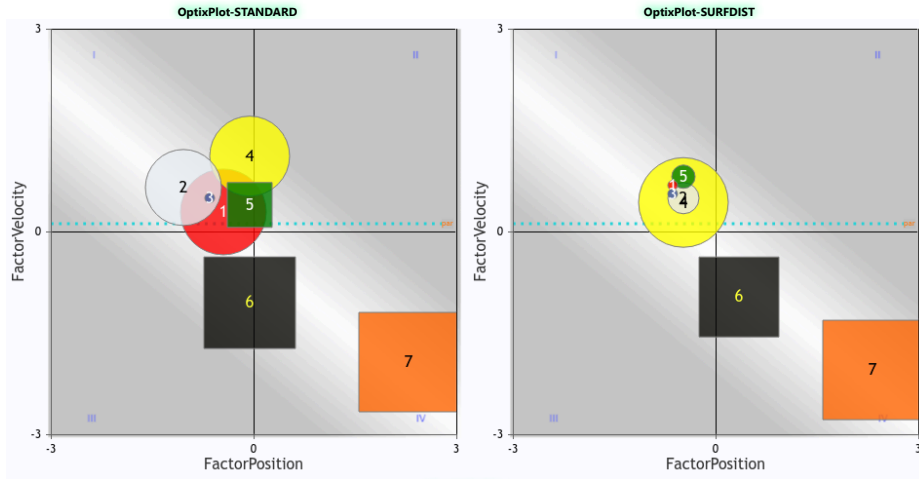

OptixProgram™

HAW 2024-06-30 Race 6 $14,000

Route 8.32f Dirt

Claiming (Clm 12500b)

3 year olds and Up

PlotFit ● Contention ● SpeedRate ● 72

Past 3 Runlines

PN	Horse	ML	DSL	Surf	Dist	Prior RaceKeys	Prior RaceClass	oNg	oFIG	Fin	optixNOTES	OptixALERTS	RS
1	SLAVA UKRAINI J: SLEVINSKY RACHEL T: ROSAS RIGO	6	7	⊕	8f	HAW_2024-06-23_08 D 8.32f HAW_2024-06-08_01 D 8.32f HAW_2024-05-26_02	Clm 17500b Clm 12500b Clm 5000n3l	C+ B- B-	63 75 70	5 4 2	WARM NO_LEAD WIDE MOVE TROUBLE- WARM GATE BOS NO_LEAD NO_FINISH	RW3	E
2	JET FLIGHT J: COLON LUIS H T: PEREZ MANNY	5	22	D	8.32f	HAW_2024-06-08_01 D 8.32f HAW_2024-05-04_01 D 8.32f HAW_2024-04-21_09	Clm 12500b Clm 25000n2l Clm 25000n2l	B- B C+	76 73 64	2 1 6	TROUBLE_S SAVED TACTIC- TROUBLE_S RUSH COVER SAVED	OF3 RW2 NT	P
3	BRUCE BANNER J: HERNANDEZ O K T: CAMPBELL MICHAEL	2.5	29	⊗	8.5f	HAW_2024-06-01_08 D 8.18f TAM_2024-02-21_01 ⊕ 8f TAM_2024-02-07_09	Clm 13500 Clm 25000n3l Clm 16000n3l	B- C B-	75 62 80	3 5 5	NASAL_S WEATHER BOS SLOG	TG30 2LO	EP
4	IMPERIAL MOMENT J: SANTIAGO VICTOR T: CHILDERS VANCE	10	61	D	6f	FAN_2024-04-30_05 D 5.5f FAN_2024-04-16_05 D 8f FAN_2023-09-02_04	Clm 7500n1y Clm 7500 OCIm 5000b	C+ - -	66 74 62	5 5 4	WIDE NO_LEAD		PC
5	HANDSOFTHEGOODS J: REYES FRANK T: MORENO IRVIN	8	22	D	8.32f	HAW_2024-06-08_01 D 6f HAW_2024-05-26_09 D 6f HAW_2024-05-05_06	Clm 12500b Clm 12500b Clm 12500b	C+ C+ C+	74 73 68	3 5 4	TROUBLE- WIDE	OF3 NT	P
6	ROCKET HOTSHOT J: GILES EMMANUEL T: RODRIGUEZ JOSE G	3.5	28	D	8.32f	HAW_2024-06-02_07 D 8.32f HAW_2024-05-11_03 D 8.32f HAW_2024-04-27_01	Clm 5000b Clm 5000b Clm 5000b	B B B	78 70 74	1 3 1	WARM_UP WIDE MOVE MOVE BLANKET FREE MOVE	NT	PC
7	IMPULSIVENESS J: ARRIETA REYNIER T: IRION HEATHER	4.5	8	D	8f	FAN_2024-06-22_07 D 8f IND_2024-05-23_08 D 8.32f HAW_2024-03-24_08	OCIm 5000b OCIm 10000 Clm 5000n1y	C+ - B+	68 64 72	6 6 1	SLOG MOVE SLOG NASAL_S SLOG SAVED CLOSE	3LO	C

Register at optixeq.com and enter the future of handicapping.