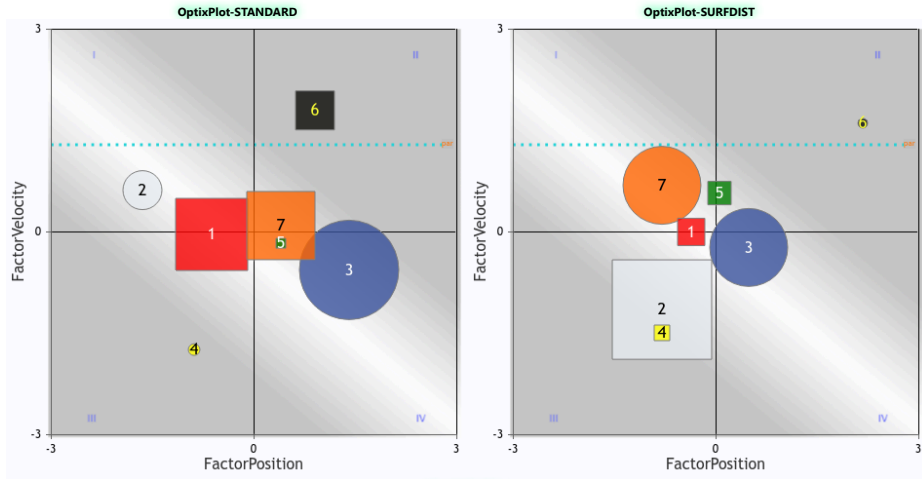

OptixProgram™
HAW 2024-06-30 Race 2 $14,000
Sprint 6f Dirt
Claiming (Clm 7500b)
3 year olds and Up - Fillies/Mares

PlotFit ● Contention ❄ SpeedRate ☂ 15

Past 3 Runlines

PN	Horse	ML	DSL	Surf	Dist	Prior RaceKeys	Prior RaceClass	oNg	oFIG	Fin	optixNOTES	OptixALERTS	RS
1	GO STORMIN GIRL J: HERNANDEZ O K T: COOK BRIAN	5	22	D	5.5f	HAW_2024-06-08_09 HAW_2024-05-19_01	Clm 4000b Clm 5000b	B C+	77 60	1 3	WEATHER WIDE MOVE REGRESS? NO_LINE NASAL_S PRERACE+ DELAY SAVED	TG30 RW1 RW3 NT	PC
2	ELLIE DELI J: SANTOS ADEMAR T: RODRIGUEZ JOSE G	4.5	156	A	8f	TP_2024-01-26_04 TP_2023-12-30_03 BTP_2023-10-05_07	Clm 8000 Clm 12500 CLM10000	C C+	66 72	9 6	WARM WIDE NO_KEEP TROUBLE- NASAL_S PRESSED NO_FINISH	RW2	EP
3	RUNNERS HEAT J: GILES EMMANUEL T: WILSON SHARON L	12	36	D	6f	HAW_2024-05-25_03 HAW_2024-05-12_07 HAW_2024-04-27_08	OCIm 13500 Clm 13500 Clm 12500b	C C+	54 62	8 7	NO_KEEP DROP? POCKET TROUBLE- NO_KEEP		P
4	LOONA LUV J: BURGOS ALBERTO T: COOK BRIAN	8	14	D	5.5f	HAW_2024-06-16_01 IND_2024-05-21_01 IND_2024-05-01_06	Clm 5000b Clm 5000b Clm 5000b	B- B-	59 64	3 4	PRERACE+ SLOG WIDE MOVE HOT SLOG MOVE		EP
5	MYSTIC STORM J: SLEVINSKY RACHEL T: ROBERTSON HUGH H	2	106	D	5.5f	FG_2024-03-16_02 FG_2023-12-16_06 DEL_2023-11-04_09	Clm 15000b Clm 25000b OCIm 20000	C C+	35 71	6 5	WEATHER COVER		EP
6	MAYSTART J: ULLOA CARLOS JOAN T: RAMIREZ CARLOS	6	36	D	6f	HAW_2024-05-25_03 HAW_2024-04-13_07 FAN_2023-11-14_07	OCIm 13500 OCIm 13500 OCIm 5000b	C C C	66 69 66	7 6 5	SLOG MOVE STRETCH? SLOG FREE TURF? OTHER	3LO	PC
7	PALACE MAGIC J: BENDEZU ALEXANDER T: ZAWITZ JOEL	4	7	D	7.5f	HAW_2024-06-23_10 HAW_2024-06-08_02 FAN_2024-05-28_03	Clm 13500 Clm 13500 Clm 7500n1y	C+ C+ B-	74 72 70	6 6 2	WIDE	OF3 NT	PC

Register at optixeq.com and enter the future of handicapping.

Copyright © 2015-2024 EquiLytx LLC. All rights reserved.