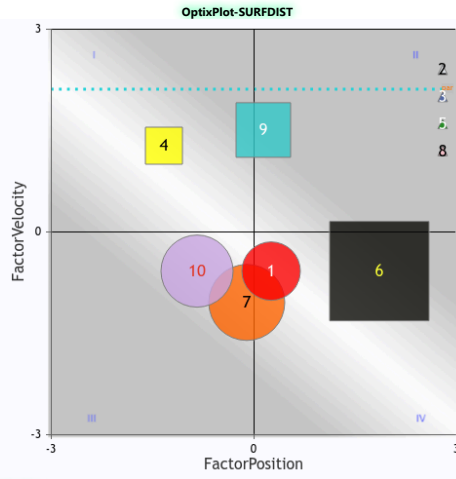

Register at optixeq.com and enter the future of handicapping.

OptixProgram™

HAW 2024-06-30 Race 7 \$15,000

Route 7.5f Turf

Claiming (Clim 17500n2l)

3 year olds and Up

PlotFit Contention SpeedRate 0

Past 3 Runlines