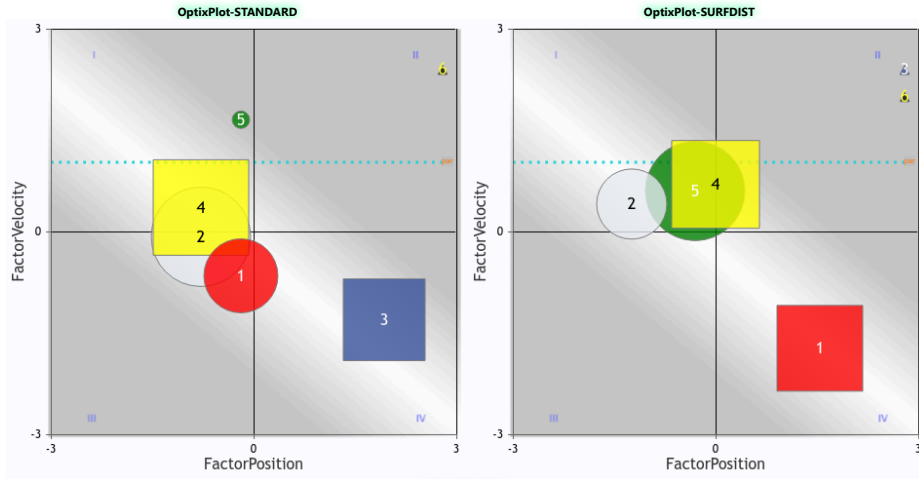

OptixProgram™

HAW 2024-06-30 Race 1 \$32,000

Route 8.32f Dirt

Maiden Special Weight (Md Sp Wt)

3 year olds and Up - Fillies/Mares

PlotFit ● Contention ⚙️ SpeedRate 📉 17

Past 3 Runlines

PN	Horse	ML	DSL	Surf	Dist	Prior RaceKeys	Prior RaceClass	oNg	oFIG	Fin	optixNOTES	OptixALERTS	RS
1	REALISTIC GOAL J: BLANCHE RISHAWN T: PEREZ MANNY	10	15	⊕ ⊕ D	8f 8f 8.32f	HAW_2024-06-15_09 HAW_2024-05-12_09 HAW_2024-04-07_09	Md Sp Wt Md Sp Wt Md Sp Wt	C C+ B-	39 59 65	7 6 4	TROUBLE_S TACTIC- WIDE DROP? OTHER BTL TACTIC- TROUBLE_S TRAFFIC MOVE IMPROVE? WEATHER SLOG CLOSE NO_LEAD GALLOP+	GW2	
2	ELODINE J: FELIX J E T: LOPEZ ELIAS	6	18	D ⊕ D	8f 8f 8.32f	CD_2024-06-12_05 HAW_2024-05-12_09 HAW_2024-04-07_09	Md 30000 Md Sp Wt Md Sp Wt	C+ C+ C+	59 62 61	4 5 5	SAVED NO_KEEP SLOG TACTIC- MOVE X_WIDE WEATHER WIDE NO_LEAD		
3	MACHIVA J: COLON LUIS H T: DOROCHENKO GENNADI	15	7	D - -	6f - -	HAW_2024-06-23_11 - -	Md Sp Wt - -	C - -	49 - -	9 - -	SLOG NO_PUSH	NT	
4	STARINA J: MOJICA O T: CATALANO WAYNE M	0.4	47	D D D	8f 8f 8.5f	IND_2024-05-14_06 IND_2024-04-25_01 FG_2024-01-18_06	Md Sp Wt Md Sp Wt Md Sp Wt	C+ - C+	58 76 71	3 2 5	WEATHER DROP? MOVE		C
5	JOYZELLA J: SLEVINSKY RACHEL T: SPAGNOLA IDA	12	7	D D D	6f 6f 6f	HAW_2024-06-23_11 HAW_2024-06-01_01 HAW_2024-05-18_05	Md Sp Wt Md Sp Wt Md Sp Wt	C+ C+ C	56 62 53	7 4 7	WEATHER SAVED MOVE DROP? SHUFFLE TROUBLE-		PC
6	W W LAST HURRAH J: BENDEZU ALEXANDER T: BECKER SCOTT	5	-	- - -	- - -	- - -	- - -	- - -	- - -	- - -	- - -		