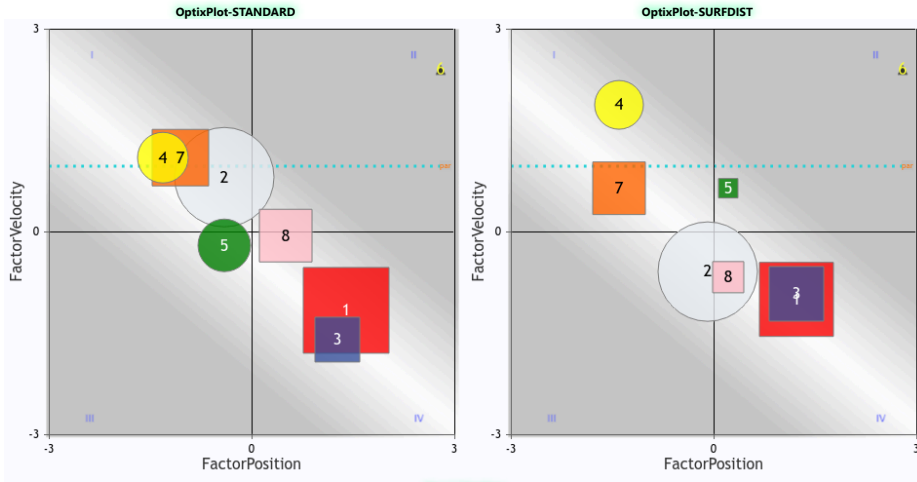

OptixProgram™

HAW 2024-06-30 Race 8 $10,500

Sprint 6f Dirt

Maiden Claimer (Md 6250)

3 year olds and Up

PlotFit ● Contention ⚙️ SpeedRate 📊 25

Past 3 Runlines

PN	Horse	ML	DSL	Surf	Dist	Prior RaceKeys	Prior RaceClass	oNg	oFIG	Fin	optixNOTES	OptixALERTS	RS
1	PIRATE MARMALADE J: BLANCHE RISHAWN T: PEREZ MANNY	6	21	D	6.5f	HAW_2024-06-09_05 HAW_2024-05-25_08 HAW_2024-05-04_07	Md 6250 Md 6250 Md 15000	B- B- -	64 58 -	2 4 8	TROUBLE_S CLOSE GATE CLOSE DELAY OTHER	NT	C
2	LUCKY PAL J: BURGOS ALBERTO T: WINEBAUGH CHERYL	8	14	Ⓞ	5.5f	HAW_2024-06-16_08 HAW_2024-04-07_06 ELP_2023-06-24_02	Md 25000 Md 6250 Md Sp Wt	C B- C	49 62 -10	7 2 10	NASAL_S PRESSED SAVED NO_KEEP WEATHER BTL TROUBLE_S BURST WIDE SLOG	GW2 2LO	P
3	GRAY MIKE J: BENDEZU ALEXANDER T: RAMIREZ CARLOS	20	36	D	6f	HAW_2024-05-25_08 HAW_2024-05-12_01 HAW_2024-04-21_01	Md 6250 Md 6250 Md 6250	C+ C C	54 43 51	6 5 6	SLOG TROUBLE_S WIDE SLOG TROUBLE_S NO_LEAD	TG45 NT	P
4	SENDEMDOWNTHEROAD J: MOJICA O T: RODRIGUEZ EDUARDO	5	36	D	6f	HAW_2024-05-25_08 HAW_2024-04-28_08 -	Md 6250 Md 6250 -	C+ C+ -	55 62 -	5 4 -	GATE DUEL PRESSED NO_KEEP		
5	RAISERICHIERSANSOM J: ULLOA CARLOS JOAN T: HUGHES EARL W	20	21	D	6.5f	HAW_2024-06-09_05 HAW_2024-05-25_08 HAW_2024-05-12_01	Md 6250 Md 6250 Md 6250	C+ C C	46 42 26	6 7 6	TROUBLE- TROUBLE_S RUSH FREE NO_KEEP	TG30 OF3	C
6	NAP LOVER J: HERNANDEZ ISRAEL T: ROBERTSON HUGH H	4	-	-	-	-		-	-	-			
7	MINING CAMP J: ORM CORY T: SLAGER MIKE	1.4	22	D	8.32f	HAW_2024-06-08_03 HAW_2024-05-18_08 HAW_2024-04-13_08	Md 15000 Md Sp Wt Md Sp Wt	B- C B-	71 55 77	3 6 2	NASAL_S PRESSED NO_FINISH WIDE NO_KEEP DROP? NO_LEAD LONE NO_LEAD	TG30 RW1 RW3	EP
8	KEYSER_ON J: SLEVINSKY RACHEL T: PEREZ MANNY	10	21	D	6.5f	HAW_2024-06-09_05 HAW_2024-05-25_08 MNR_2023-09-24_01	Md 6250 Md 6250 Md 4000	C+ B- C+	47 59 61	5 3 5	TROUBLE_S SAVED OTHER SAVED	3LO	C

Register at optixeq.com and enter the future of handicapping.

Copyright © 2015-2024 EquiLytx LLC. All rights reserved.