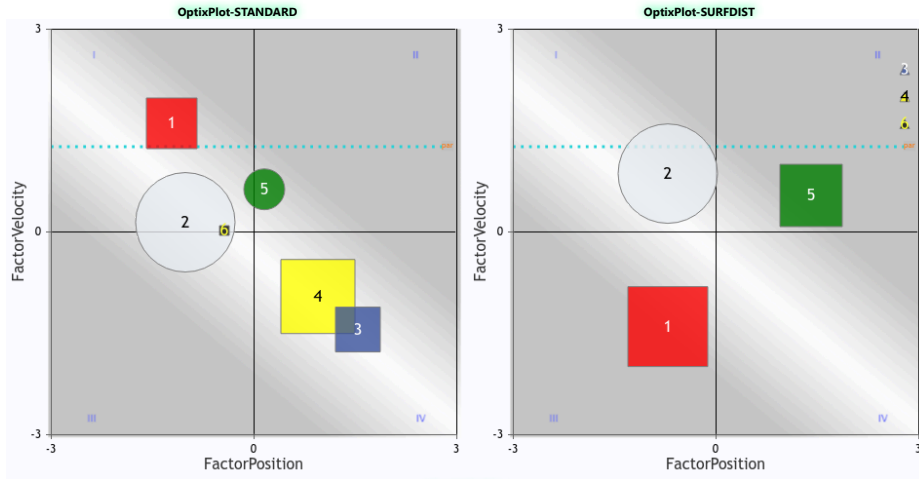

OptixProgram™

HAW 2024-06-30 Race 3 $18,000

Sprint 5f Dirt

Starter Handicap (Hcp 7500s)

3 year olds and Up - Fillies/Mares

PlotFit ● Contention ● SpeedRate ✍️ 17

Past 3 Runlines

PN	Horse	ML	DSL	Surf	Dist	Prior RaceKeys	Prior RaceClass	oNg	oFIG	Fin	optixNOTES	OptixALERTS	RS
1	LILY'S WOOFY J: BENDEZU ALEXANDER T: RANDAZZO TEDDY C	4.5	15	D	6f	FAN_2024-06-15_06 FAN_2024-06-01_02 HAW_2024-04-13_07	OCIm 6250 CIm 5000 OCIm 13500	B B+ C	76 79 63	2 1 9	NASAL_S BOS SAVED NO_LINE NASAL_S PRESSED REGRESS? NO_LINE FTQ	RW2 3LO	EP
2	SHORT STRAW J: GILES EMMANUEL T: RODRIGUEZ JOSE G	20	64	D	6f	HAW_2024-04-27_08 HAW_2024-03-24_01 FAN_2023-10-24_03	CIm 12500b CIm 5000n2l Md 4000	C B B	35 69 62	9 1 1	NO_KEEP LONE LONE HARD	RW2 RW3	E
3	ADIVA J: BURGOS ALBERTO T: HARAN JOHN	3.5	22	D	5.5f	IND_2024-06-08_08 HAW_2024-05-25_03 OP_2024-05-03_10	Alw 46240n1x OCIm 13500 Alw 140000n1x	C+ C+ C	67 73 69	5 3 8	SAVED PLODDY FREE WARM_UP NASAL_S FREE WIDE DROP?		EP
4	DOCS SEVEN J: MOJICA O T: MANLEY STEVE	3	22	⊕	5f	HAW_2024-06-08_02 HAW_2024-05-19_09 OP_2024-05-03_01	CIm 13500 CIm 13500 Alw 12500s	B B- C	81 74 73	1 3 6	NASAL_S NO_COVER MOVE NASAL_S MOVE	TG30 OF3 NT	PC
5	RACEDAY ATTIRE J: REYES FRANK T: ZAWITZ JOEL	5	16	D	6f	CD_2024-06-14_01 HAW_2024-04-27_03 FAN_2023-11-18_09	CIm 20000 OCIm 50000b OCIm 25000	C+ C+ C	71 65 60	6 4 6	POCKET SAVED WIDE OUCHY SLOG NO_KEEP	2LO	P
6	TRIPLE SCOUT J: ARRIETA REYNIER T: MARTINEZ RALPH	2	15	D	6f	FAN_2024-06-15_06 IND_2024-05-20_03 IND_2024-04-30_04	OCIm 6250 OCIm 10000 OCIm 10000	B- - -	72 78 78	1 2 2	FTQ TROUBLE-		EP

Register at optixeq.com and enter the future of handicapping.

Copyright © 2015-2024 EquiLytx LLC. All rights reserved.