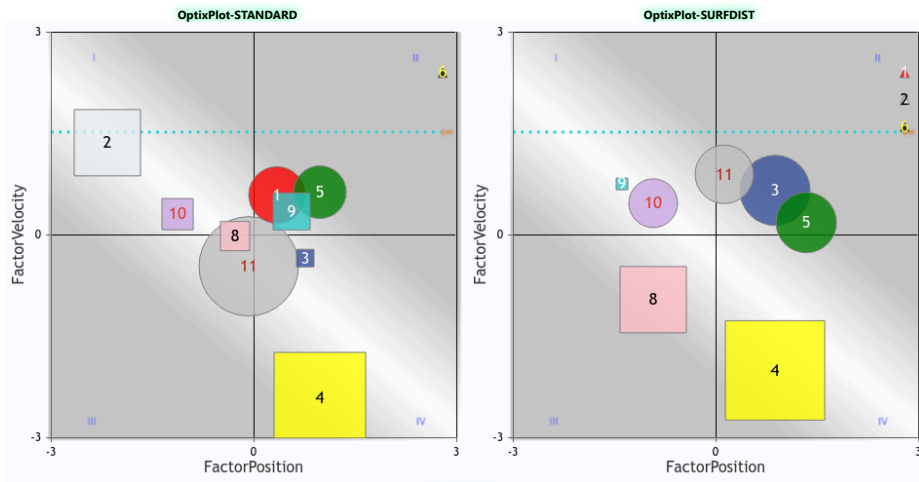

OptixProgram™

HAW 2024-06-30 Race 9 $15,000

Route 7.5f Turf

Maiden Claimer (Md 20000)

3 year olds and Up - Fillies/Mares

PlotFit Contention SpeedRate 0

Past 3 Runlines

PN	Horse	ML	DSL	Surf	Dist	Prior RaceKeys	Prior RaceClass	oNg	oFIG	Fin	optixNOTES	OptixALERTS	RS
1	SKIP TO BALI J: ARRIETA REYNIER T: POMPELL ROBERT	30	15	D	6f	FAN_2024-06-15_03 FAN_2024-06-01_03 FAN_2023-11-07_03	Md Sp Wt Md Sp Wt Md Sp Wt	C+ - -	41 34 42	9 9 6	RUSH KICKBACK	GW1 3LO	
2	GETOUTOFMYKITCHEN J: BLANCHE RISHAWN T: PEREZ MANNY	4.5	32	⊗	8.32f	LAD_2024-05-29_06 OP_2024-05-03_06 OP_2024-04-07_02	Md 12500 Md 12500 Md 12500	B- C+ C	64 62 57	2 4 6	PRESSED SAVED NO_FINISH COVER EASY_LEAD NO_KEEP	TG45 OF3 RW1 RW3	EP
3	MULSANNE IRE J: HERNANDEZ ISRAEL T: HORVATH FRANK K	12	21	⊕	8.5f	HAW_2024-06-09_04 8.32f HAW_2024-04-20_03 8.32f HAW_2024-04-07_09	Md 20000 Md 6250 Md Sp Wt	C+ C C	53 39 46	6 5 8	NASAL_S TROUBLE_S WIDE MOVE PLODDY SPACED SLOG MOVE WEATHER NASAL_S	TG30 2LO	PC
4	ROAR OF SILENCE J: FELIX J E T: GOLDFINE MICKEY A	3.5	15	⊕	8f	HAW_2024-06-15_09 - -	Md Sp Wt - -	C+ - -	47 - -	6 - -	SLOG MOVE DROP?	NT	
5	MOLLY'S TEMPLE J: SLEVINSKY RACHEL T: MANLEY STEVE	12	21	⊕	8.5f	HAW_2024-06-09_04 5f HAW_2024-05-19_05 6f FAN_2023-11-11_04	Md 20000 Md Sp Wt Md Sp Wt	C+ C C	51 47 43	7 9 5	WARM WASTED TROUBLE_S IMPROVE? MOVE NASAL_S WARM GATE SLOG TROUBLE_S NASAL_S SLOG WARM TURF?	TG30 GW1 NT 3LO	
6	WAHIDA OF MARDAN J: HERNANDEZ O K T: ZAWITZ JOEL	15	-	-	-	- - -	- - -	- - -	- - -	- - -	- - -		
8	POSSESSION J: REYES FRANK T: JAMES GERALD	5	15	⊕	8f	HAW_2024-06-15_09 CD_2024-06-02_01 -	Md Sp Wt Md 30000 -	C+ C -	48 56 -	5 8 -	RUSH NO_COVER MOVE NO_KEEP DROP? SLOG PLODDY TURF?	TG30	
9	BABE IN THE WOODS J: BURGOS ALBERTO T: HARAN JOHN	6	21	⊕	8.5f	HAW_2024-06-09_04 6f OP_2024-03-16_02 6f OP_2024-03-01_10	Md 20000 Md 12500 Md 12500	B C C	58 53 45	2 8 10	PERFECT FREE NO_LEAD HOT SAVED DROP?	TG30 RW1 NT 2LO	PC
10	SAFECRACKER SUE_ON J: COHEN DAVID T: SIMONOVICH DANIEL	10	21	⊕	8.5f	HAW_2024-06-09_04 6.5f HAW_2024-05-26_03 6f OP_2024-04-21_05	Md 20000 Md 20000 Md 20000	C+ C+ C+	54 45 53	4 3 6	PRERACE+ SAVED FREE NASAL_S PRESSED SAVED NO_KEEP SLOG MOVE		
11	LIGHTNING MELODY J: COLON LUIS H T: LOPEZ ELIAS	15	21	⊕	8.5f	HAW_2024-06-09_04 6.5f HAW_2024-05-26_03 8.5f HOU_2024-02-16_05	Md 20000 Md 20000 Md Sp Wt	C+ C+ C	53 38 32	5 5 9	SLOG SAVED SLOG SAVED TACTIC- TROUBLE_S RUSH TRAFFIC TROUBLE- NO_KEEP	3LO	

Register at optixeq.com and enter the future of handicapping.

Copyright © 2015-2024 EquiLytx LLC. All rights reserved.