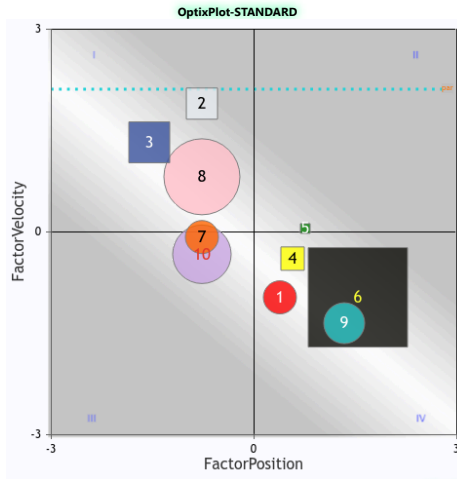

Register at optixeq.com and enter the future of handicapping.

OptixProgram™

HAW 2024-06-30 Race 7 \$15,000

Route 7.5f Turf

Claiming (Clim 17500n2l)

3 year olds and Up

PlotFit Contention SpeedRate 0

Past 3 Runlines