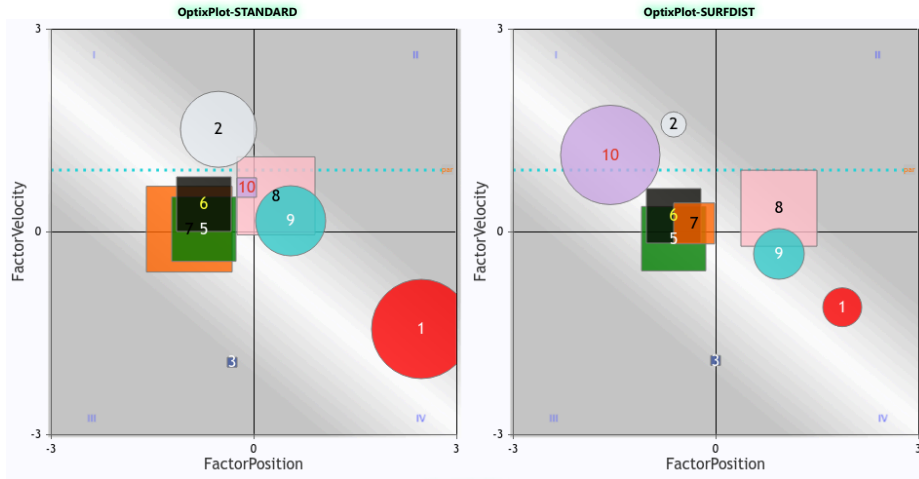

PlotFit ● Contention ● SpeedRate ● 12

Past 3 Runlines

PN	Horse	ML	DSL	Surf	Dist	Prior RaceKeys	Prior RaceClass	oNg	oFIG	Fin	optixNOTES	OptixALERTS	RS
1	SEQUAYA J: ULLOA CARLOS JOAN T: COOK BRIAN	30	22	⊕	8f	HAW_2024-06-08_06 7.5f HAW_2024-05-12_04 5.5f HAW_2024-04-07_07	Clim 17500n2l Clim 17500n2l Clim 5000n2l	C 39 C 32 C 45	39 32 45	9 10 8	WEATHER SLOG NASAL_S WIDE WEATHER SLOG TROUBLE_S WIDE MOVE STRETCH?		EP
2	SAPPHIRE NIGHTS J: REYES FRANK T: RODRIGUEZ EDUARDO	6	21	D	6f	HAW_2024-06-09_02 5.5f HAW_2024-05-19_09 5.5f HAW_2024-04-07_07	Clim 5000n2l Clim 13500 Clim 5000n2l	B- 56 C 34 B 73	56 34 73	3 9 2	NASAL_S RUSH MOVE NO_KEEP WARM NO_KEEP WEATHER	TG30	EP
3	HIP HOP EMMY J: MOJICA O T: ROBERTSON HUGH H	12	21	D	6f	HAW_2024-06-09_02 5.5f HAW_2024-05-25_04 5.5f HAW_2023-09-04_01	Clim 5000n2l Clim 5000n2l Clim 6250n2l	C -1 C 38 C+ 60	-1 38 60	7 7 3	GATE SLOG TROUBLE_S SAVED PRERACE- GATE WIDE NO_KEEP COLD EASY LEAD LONE NO_FINISH GALLOP-	RW3 3LO	P
5	IMAGE OF CURLIN J: SLEVINSKY RACHEL T: IRION HEATHER	10	22	D	6f	HAW_2024-06-08_05 FAN_2024-05-21_04 FAN_2024-05-07_01	Md 6250 Md Sp Wt Md Sp Wt	B 60 C+ 52 - 58	60 52 58	1 4 3	WEATHER NASAL_S SAVED PERFECT WIDE NO_KEEP PLODDY OUCHY	TG30 RW1	PC
6	FANCY HILL J: HERNANDEZ ISRAEL T: BAHENA FERNANDO	15	21	D	6f	HAW_2024-06-09_02 5.5f HAW_2024-05-25_04 6f FAN_2023-11-14_03	Clim 5000n2l Clim 5000n2l Md 4000	B- 55 C+ 52 B+ 72	55 52 72	4 5 1	TROUBLE_S RUSH COVER MOVE RUSH SAVED WIDE MOVE HARD REGRESS?	TG30 RW3 3LO	P
7	CHANEL POINT J: COHEN DAVID T: CATALANO WAYNE M	3.5	35	D A A	6f	HAW_2024-05-26_01 TP_2024-02-24_05 TP_2024-01-27_01	Md 6250 Md 5000 Md 5000	B+ 68 B 70 C+ 55	68 70 55	1 2 3	TACTIC+ SAVED COVER MOVE RUSH DUEL SAVED WEATHER	TG45 RW1 2LO	PC
8	HOLY IMAGE J: BENDEZU ALEXANDER T: WEIR GEORGE L	10	21	D	6f	HAW_2024-06-09_02 5.5f HAW_2024-05-25_04 6f HAW_2024-04-28_01	Clim 5000n2l Clim 5000n2l Clim 5000n2l	B- 61 C+ 53 B- 69	61 53 69	2 4 3	WARM_UP WIDE VSLOG WARM PLODDY	TG30	C
9	EVIE JEAN J: BLANCHE RISHAWN T: RYAN CHRIS A	30	21	D	6f	HAW_2024-06-09_02 5.5f HAW_2024-05-25_04 7.5f HAW_2024-05-12_04	Clim 5000n2l Clim 5000n2l Clim 17500n2l	C+ 48 C+ 50 C 36	48 50 36	6 6 9	GATE TROUBLE_S SLOG TROUBLE_S NASAL_S WIDE NO_KEEP		EP
10	ADIOS MUCHACHAS J: HERNANDEZ O K T: MASON INGRID	6	22	⊕	5f	HAW_2024-06-08_02 6f OP_2024-04-06_05 6f OP_2024-03-23_05	Clim 13500 Clim 10000n2l Clim 12500n2l	C 65 C 47 C+ 63	65 47 63	8 10 5	SLOG TROUBLE_S+ CLOSE IMPROVE? - PRESSED NO_KEEP	GW1 2LO	P