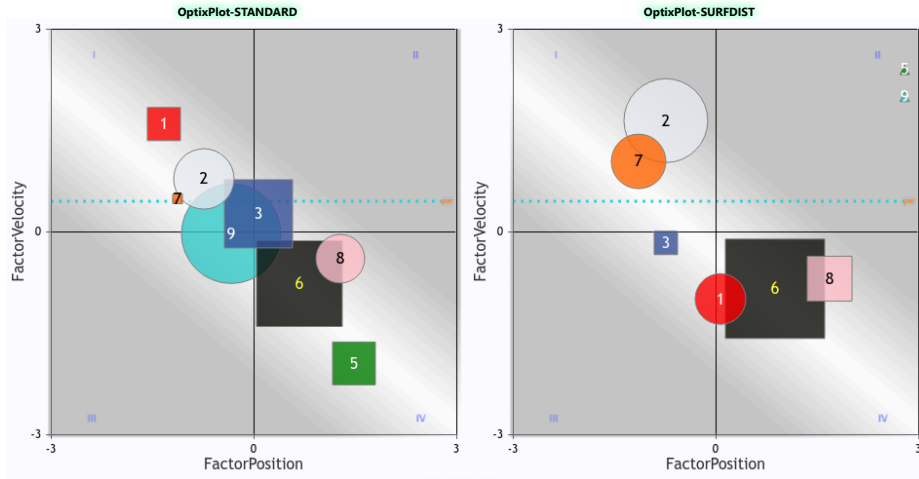

OptixProgram™

HAW 2024-06-30 Race 11 $22,000

Sprint 5.5f Turf

Claiming (C1m 25000)

3 year olds and Up - Fillies/Mares

PlotFit Contention SpeedRate 50

Past 3 Runlines

PN	Horse	ML	DSL	Surf	Dist	Prior RaceKeys	Prior RaceClass	oNg	oFIG	Fin	optixNOTES	OptixALERTS	RS
1	MADLYN BELLE J: MOJICA O T: HERNANDEZ ARMANDO	4	36	D	6f	HAW_2024-05-25_03 HAW_2024-04-13_07 HAW_2024-03-23_06	OClm 13500 OClm 13500 OClm 13500	B 84 B 84 B 83	1 1 1	1 1 1	RUSH BOS SAVED RUSH PRESSED SAVED CLOSE HOT REGRESS?	RW3 NT	EP
2	RAMBERT J: COHEN DAVID T: RODRIGUEZ EDUARDO	6	22	⊕ ⊕ A	5f 5.5f 6f	HAW_2024-06-08_02 HAW_2024-05-19_09 TP_2023-12-28_06	C1m 13500 C1m 13500 C1m 12500	C+ 72 B- 75 C 55	7 2 7	7 2 7	FTQ DUEL WIDE PLODDY NO_KEEP	3LO	EP
3	LIPLINER J: HERNANDEZ ISRAEL T: CHILDERS VANCE	10	22	⊕ ⊗ ⊕	5f 5f 5.5f	HAW_2024-06-08_02 HAW_2023-08-17_07 HAW_2023-07-27_05	C1m 13500 OClm 40000b OClm 40000b	C+ 73 C+ 71 C 74	5 4 7	5 4 7	SAVED MOVE TROUBLE- PREP? TURF? NO_KEEP DROP? DROP? TROUBLE_S RUSH WIDE NO_KEEP	GW1 2LO	EP
5	RAINY MOUNTAIN J: FELIX J E T: KIRBY FRANK J	12	29	D	6f 6f 6f	HAW_2024-06-01_05 HAW_2024-05-19_06 HAW_2024-04-14_06	Alw 33000n1x ThrdChncH875k OClm 32500b	C 59 C 59 C 59	7 7 6	7 7 6	WEATHER DROP? WIDE DROP? NO_KEEP GATE TROUBLE_S RUSH NO_KEEP DROP?		PC
6	CHROME ATTACK J: EMIGH C A T: CHILDERS VANCE	8	77	D ⊗ ⊕	6f 5f 5.5f	HAW_2024-04-14_06 HAW_2023-08-17_07 HAW_2023-07-27_05	OClm 32500b OClm 40000b OClm 40000b	C 61 C+ 68 C+ 86	5 6 3	5 6 3	GATE SAVED FREE TURF? PREP? TROUBLE_S DROP? NO_LEAD	GW1	PC
7	SHE'S WANDAFUL J: SANTIAGO VICTOR T: MILLER PATTI R	3	312	⊕ ⊕ ⊗	5.5f 5.5f 8.32f	HAW_2023-08-23_07 HAW_2023-08-09_06 HAW_2023-07-12_06	C1m 20000 Alw 39000n1x Alw 36000n1x	B 78 B 83 C+ 63	1 1 -	1 1 -	WARM PERFECT WARM EASY_LEAD LONE	RW1 RW2	EP
8	BALI BABY J: REYES ANGEL T: ZAWITZ JOEL	15	57	⊗ ⊗ D	5f 6f 6f	HAW_2024-05-04_02 HAW_2024-04-27_08 FAN_2023-10-24_08	Alw 33000n1x C1m 12500b OClm 12500n3l	C 52 C 38 C 59	6 8 6	6 8 6	SLOG TROUBLE_S TROUBLE_S WIDE RUSH SAVED NO_KEEP		P
9	TAPERINEA J: REYES FRANK T: MERAZ ANTONIO	15	5	⊕ ⊕ D	7.5f 8f 8.32f	IND_2024-06-25_05 IND_2024-05-23_05 HAW_2024-04-28_05	C1m 12500b OClm 10000 C1m 5000b	C+ 72 C 60 C 24	8 9 8	8 9 8	TROUBLE_S WIDE MOVE NO_KEEP PLODDY RUSH NO_KEEP TROUBLE- GATE FTQ WIDE	TG30 OF3	E

Register at optixeq.com and enter the future of handicapping.

Copyright © 2015-2024 EquiLytx LLC. All rights reserved.