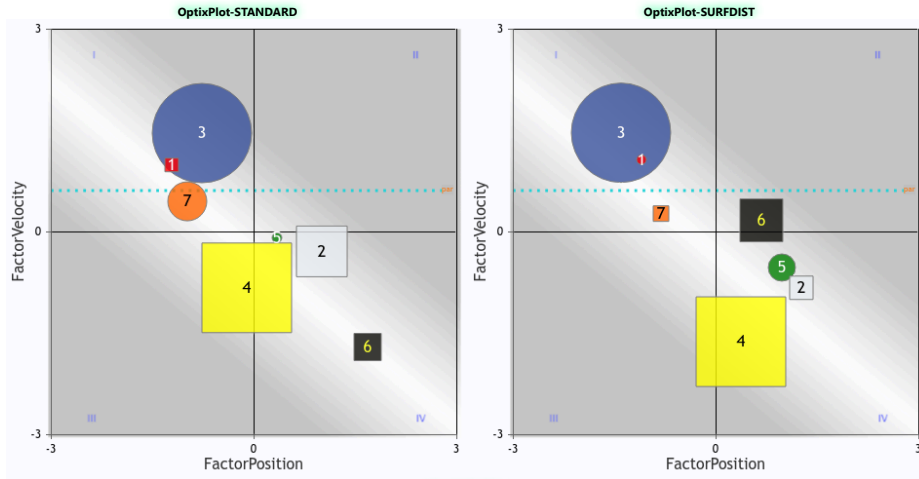

OptixProgram™

HAW 2024-06-30 Race 4 $15,000

Sprint 6f Dirt

Claiming (Clim 8500)

3 year olds and Up

PlotFit ● Contention ⚙️ SpeedRate 📈 29

Past 3 Runlines

PN	Horse	ML	DSL	Surf	Dist	Prior RaceKeys	Prior RaceClass	oNG	oFIG	Fin	optixNOTES	OptixALERTS	RS
1	LATIN CASINO J: COHEN DAVID T: CHILDERS VANCE	2.5	36	D	6f	FAN_2024-05-25_05 FAN_2024-04-27_07 OP_2024-03-02_05	OClim 10000b OClim 10000b Clim 20000	C+ - C	75 86 68	5 1 10	- - SAVED NO_KEEP	3LO	EP
2	MALIGATOR J: COLON LUIS H T: REID DAVID R	6	21	D	6f	HAW_2024-06-09_01 HAW_2024-04-27_02 HAW_2024-03-30_03	Clim 10000 Clim 13500 Clim 13500	C+ C+ B-	71 73 74	4 4 5	COVER SHUFFLE MOVE WIDE SLOG CLOSE STRETCH? TURF?		C
3	CAN MAN DO J: SANTIAGO VICTOR T: MORENO IRVIN	4.5	14	D	5f	HAW_2024-06-16_07 CD_2024-06-05_02 TP_2024-03-15_06	Alw 7500s Alw 10000s Alw 12500s	C C B-	47 66 81	7 6 3	SAVED NO_KEEP NO_KEEP SAVED NO_FINISH	RW3 3LO	EP
4	TIME HEIST J: SANTOS ADEMAR T: RODRIGUEZ JOSE G	3.5	15	D	6f	HAW_2024-06-15_04 HAW_2024-05-25_01 HAW_2024-05-04_03	Clim 7500b Clim 7500n4l Alw 6250s	B C+ B-	80 71 70	1 5 3	WARM_UP TACTIC+ WIDE MOVE TACTIC- SAVED COLD SLOG MOVE NO_LEAD	TG30 OF3 RW1	PC
5	WILDWOOD MINISTRY J: GILES EMMANUEL T: RODRIGUEZ JOSE G	8	21	D	6f	HAW_2024-06-09_01 FAN_2024-04-30_05 OP_2024-03-07_03	Clim 10000 Clim 7500n1y Clim 10000	C+ C+ C+	72 63 75	3 7 5	SAVED TROUBLE- WEATHER NASAL_S TROUBLE_S WIDE CLOSE	3LO	EP
6	TRY TRY AGAIN J: REYES FRANK T: ZAWITZ JOEL	6	21	D	6f	HAW_2024-06-09_01 FAN_2024-05-18_05 HAW_2024-05-12_05	Clim 10000 Clim 10000n1y OClim 13500	B C+ C	82 63 50	1 8 7	WIDE MOVE SLOG SAVED SLOG TACTIC- COVER	TG30 OF3 NT	PC
7	BERNIE LOMAX J: MOJICA O T: MANLEY STEVE	5	21	D	6f	HAW_2024-06-09_01 FAN_2024-05-18_07 HAW_2024-04-13_05	Clim 10000 Clim 6250n1y Clim 7500b	B- C+ B-	76 67 77	2 6 3	NASAL_S FREE	TG30	EP

Register at optixeq.com and enter the future of handicapping.