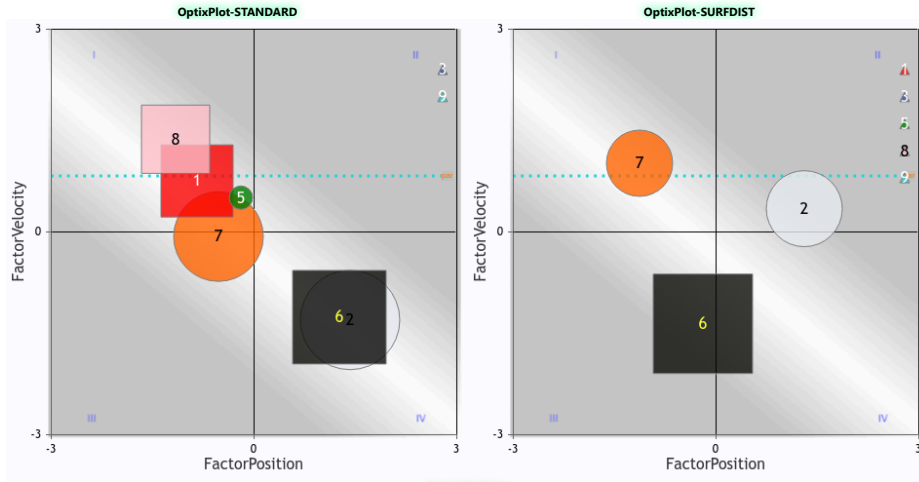

Register at optixeq.com and enter the future of handicapping.

OptixProgram™

HAW 2024-06-30 Race 5 \$34,000

Route 8.5f Turf

Maiden Special Weight (Md Sp Wt)
3 year olds and Up

PlotFit ● Contention ❄ SpeedRate ✂ 13