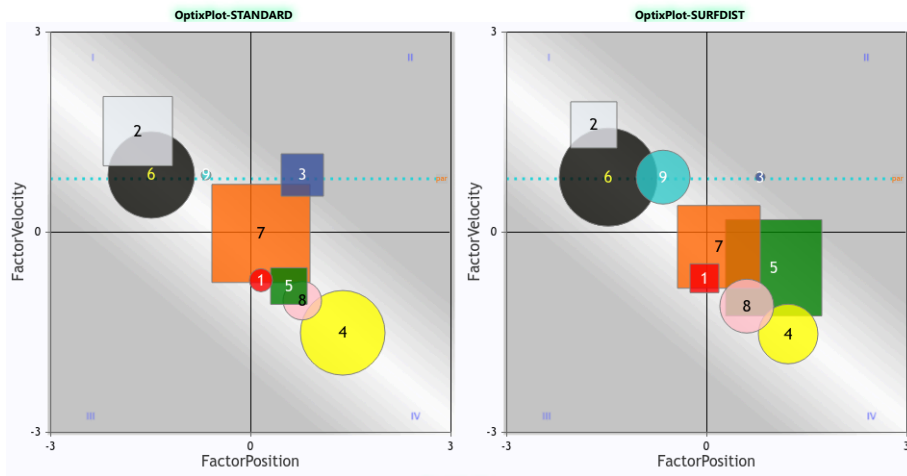

OptixProgram™

HAW 2024-07-18 Race 8 $10,500

Sprint 6f Dirt

Maiden Claimer (Md 6250)

3 year olds and Up - Fillies/Mares

PlotFit Contention SpeedRate 45

Past 3 Runlines

PN	Horse	ML	DSL	Surf	Dist	Prior RaceKeys	Prior RaceClass	oNg	oFIG	Fin	optixNOTES	OptixALERTS	RS
1	HOLY STAR J: COHEN DAVID T: WEIR GEORGE L	30	25	D	8.32f	HAW_2024-06-23_06 8.32f HAW_2024-04-20_03 5.5f HAW_2024-04-06_06	Md 6250 Md 6250 Md 6250	C C C	49 39 46	4 6 6	SAVED NO_KEEP NO_PUSH WARM_UP SPACED NO_KEEP NO_LEAD	ZLO	P
2	PEGGY'S WAY J: MOJICA O T: HERNANDEZ ARMANDO	1.6	46	D	6f	HAW_2024-06-02_02 6f HAW_2024-05-18_02 5.5f HAW_2024-04-20_02	Md 15000 Md 15000 Md 15000	B B- B-	71 68 68	2 2 2	HARD_LEAD PRERACE+ LONE TROUBLE_S RUSH DUEL PLODDY OTHER	RW2 NT	EP
3	IRISH SPARK J: SANTOS ADEMAR T: DIVITO JAMES P	3	47	D	6f	HAW_2024-06-01_01 6f HAW_2024-05-18_05 6f OP_2024-05-03_03	Md Sp Wt Md Sp Wt Md Sp Wt	C C+ C	53 59 63	6 4 6	WEATHER SLOG TROUBLE_S MOVE WIDE X_BIAS SLOG TROUBLE_S MOVE	GW1	
4	FEATURED POWER J: COLON LUIS H T: RODRIGUEZ HUGO	30	25	D	8.32f	HAW_2024-06-23_06 6f HAW_2024-05-26_01 6f FAN_2023-11-14_03	Md 6250 Md 6250 Md 4000	C C C	21 36 35	7 5 8	WARM WIDE NO_PUSH PRERACE- SLOG	3LO	
5	ARRINGTON J: LOPEZ U A T: MERAZ ANTONIO	12	25	D	8.32f	HAW_2024-06-23_06 6f HAW_2024-06-08_05 6f IND_2024-05-21_05	Md 6250 Md 6250 Md 5000	C+ C+ -	55 42 -	3 5 9	FREE MOVE WEATHER SLOG TROUBLE_S TROUBLE_S OTHER		C
6	LOST SUNSET J: EMIGH C A T: KIRBY FRANK J	5	19	D	5.5f	HAW_2024-06-29_02 6f HAW_2024-06-08_05 5.5f HAW_2024-05-05_04	Md 6250 Md 6250 Md 10000	C+ C B-	43 29 65	6 6 2	TROUBLE_S RUSH WIDE X_FLOW NO_KEEP WEATHER FREE OUCHY NO_KEEP OTHER EASY_LEAD PRESSED TACTIC-	TG30 RW3	E
7	BABAS GAL J: HERNANDEZ ISRAEL T: BAHENA FERNANDO	8	19	D	5.5f	HAW_2024-06-29_02 6f HAW_2024-06-08_05 6f HAW_2024-05-26_01	Md 6250 Md 6250 Md 6250	B- C+ B-	59 47 56	2 3 3	CLOSE WEATHER SLOG WIDE MOVE NO_LEAD	TG30 NT	C
8	MISS MADALINE J: BLANCHE RISHAWN T: SPAGNOLA IDA	20	19	D	5.5f	HAW_2024-06-29_02 8.32f HAW_2024-06-23_06 8.5f HAW_2024-06-09_04	Md 6250 Md 6250 Md 20000	C+ C C	46 48 44	4 5 8	TACTIC- TROUBLE- SHUFFLE	TG30	
9	SWEET SMILA J: SLEVINSKY RACHEL T: ROBERTSON HUGH H	6	19	D	5.5f	HAW_2024-06-29_02 6f HAW_2024-06-02_02 6f HAW_2024-05-18_02	Md 6250 Md 15000 Md 15000	B- C+ C+	56 57 56	3 4 5	SAVED PLODDY RUSH TACTIC- TROUBLE SAVED PRERACE- RUSH WIDE	TG30	E

Register at optixeq.com and enter the future of handicapping.

Copyright © 2015-2024 EquiLytx LLC. All rights reserved.