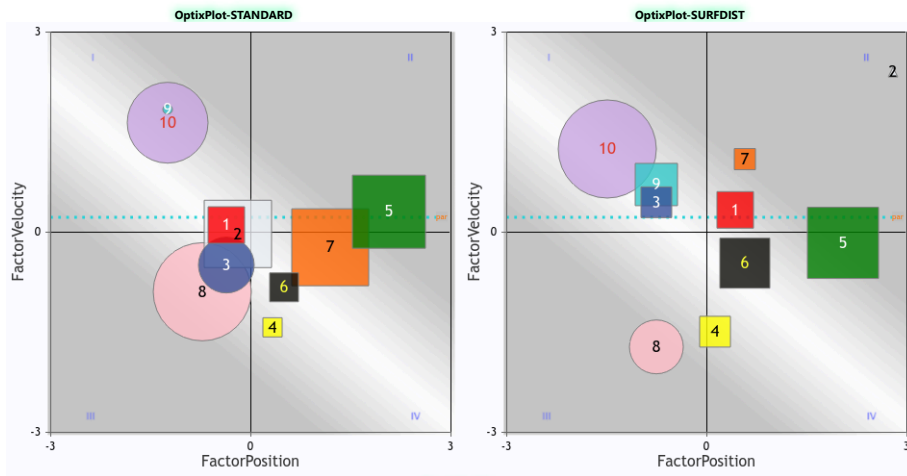

OptixProgram™

HAW 2024-07-18 Race 5 $22,000

Route 8f Turf

CO (OCIm 25000)

3 year olds and Up

PlotFit Contention SpeedRate 30

Past 3 Runlines

PN	Horse	ML	DSL	Surf	Dist	Prior RaceKeys	Prior RaceClass	oNg	oFIG	Fin	optixNOTES	OptixALERTS	RS
1	CADET CORPS J: MOJICA O T: WINEBAUGH CHERYL	5	40	⊕	8.5f	IND_2024-06-08_03 IND_2024-05-16_07 TAM_2024-02-24_05	OCIm 20000 OCIm 20000 Hcp 16000s	C+ - B-	83 91 82	5 1 6	NASAL_S TROUBLE- WIDE PLODDY WIDE	3LO	PC
2	BANDIT SWANSON J: REYES FRANK T: HERNANDEZ ARMANDO	10	459	-	-	-	-	-	-	-	-	-	P
3	SOUL COAXING J: COHEN DAVID T: ROBERTSON HUGH H	4.5	33	⊕	8f	HAW_2024-06-15_01 HAW_2024-05-26_06 OP_2024-04-26_08	CIm 25000 CIm 25000 CIm 37500n1y	B B- C	73 77 64	1 2 7	WARM TROUBLE_S SAVED	TG45	P
4	CANTSTEALMYTHUNDER J: SLEVINSKY RACHEL T: HARAN JOHN	15	46	D	8.32f	HAW_2024-06-02_07 HAW_2024-05-19_07 HAW_2024-04-28_06	CIm 5000b OCIm 50000b OCIm 50000b	B C B-	78 73 80	2 7 4	NASAL_S SLOG MOVE TACTIC- TROUBLE- COVER NO_KEEP BTL MOVE X_FLOW	GW3	PC
5	POLICY OPTION J: COLON LUIS H T: VILLA FRANCISCO	4	319	⊕	8f	KD_2023-09-03_09 ELP_2023-07-30_09	OCIm 62500n2x OCIm 50000n2x	C B-	78 89	10 3	SAVED X_FLOW WIDE	-	C
6	MCMONEY J: REYES ANGEL T: WINEBAUGH CHERYL	12	61	D	8.32f	HAW_2024-05-18_04 HAW_2024-04-27_04 GP_2024-03-22_08	CIm 25000b CIm 25000b CIm 25000b	B B- B-	79 74 77	2 3 4	NASAL_S SLOG CLOSE NASAL_S TROUBLE_S WIDE MOVE TRAFFIC	-	PC
7	RED DANGER J: MILLER CHASE T: MILLER DARRIN	8	54	⊕	5.5f	CD_2024-05-25_07	OCIm 80000n2x	C	63	11	-	NT	PC
8	REMEMBER THE MAINE J: SANTOS ADEMAR T: CASTRO ISIDRO	30	11	D	8.32f	HAW_2024-07-07_04 HAW_2024-06-22_08 HAW_2024-06-09_01	CIm 10000 CIm 13500 CIm 10000	C C+ C+	65 66 68	6 3 5	WARM_UP SAVED NO_KEEP WARM SAVED NO_KEEP WARM WARM_UP SLOG TROUBLE_S	-	E
9	SAILING SOLO J: FELIX J E T: ROUSSEL LOUIS J	3.5	33	⊕	8f	HAW_2024-06-15_01 FG_2023-12-22_08 FG_2023-11-23_08	CIm 25000 OCIm 50000n2x OCIm 50000n2x	B- C+ B	72 83 90	2 9 1	PRESSED SAVED WARM COVER	TG45 2LO	EP
10	NOVGOROD THE GREAT J: CENTENO ALEXIS T: BLOCK CHRIS M	8	39	D	8.32f	HAW_2024-06-09_06 HAW_2024-05-19_07 CNL_2023-08-17_06	OCIm 50000b OCIm 50000b OCIm 50000n2x	C+ C+ B-	83 81 80	3 5 5	GATE PRESSED SAVED TURF? FLOW RUSH FTQ WIDE PREP? SCARED TROUBLE	GW2 NT 3LO	E

Register at optixeq.com and enter the future of handicapping.

Copyright © 2015-2024 EquiLytx LLC. All rights reserved.