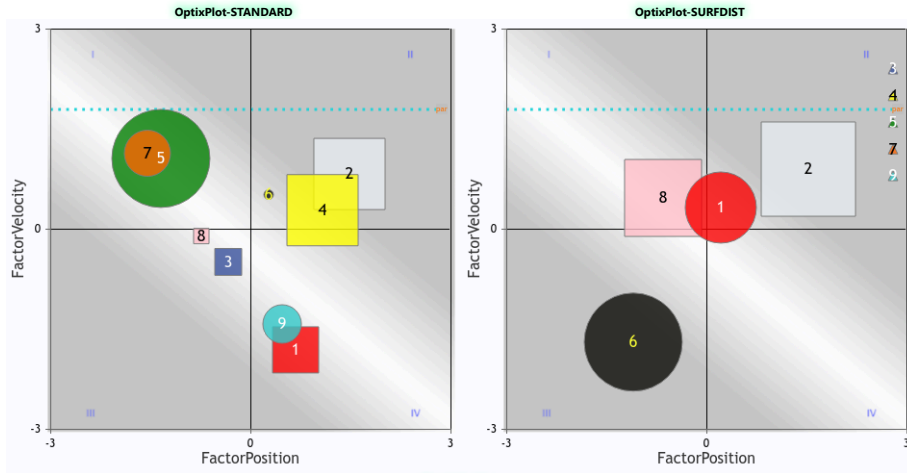

OptixProgram™

HAW 2024-07-18 Race 1 $33,000
Sprint 5.5f Turf
Allowance (Alw 33000n1x)
3 year olds and Up

PlotFit Contention SpeedRate 0

Past 3 Runlines

PN	Horse	ML	DSL	Surf	Dist	Prior RaceKeys	Prior RaceClass	oNg	oFIG	Fin	optixNOTES	OptixALERTS	RS
1	RIGHTEOUS FREEDOM J: FELIX J E T: ROUSSEL LOUIS J	4.5	32	⊕	5.5f 8.5f 8f	HAW_2024-06-16_08 HAW_2024-05-25_05 FG_2024-03-16_06	Md 25000 Md 20000 Md Sp Wt	B C+ C+	66 62 64	1 4 5	TACTIC+ TROUBLE- MOVE WIDE NO_KEEP	TG45 RW1 NT 3LO	C
2	ARTHURIAN J: GALLARDO EDUARDO T: ROSIN COTY W	1.8	19	⊗	5f 5.5f 6.5f	HAW_2024-06-29_06 HAW_2024-06-08_04 FON_2024-04-27_07	Alw 33000n1x Alw 33000n1x STK31000	C+ B C+	70 74 77	5 2 5	TURF? WEATHER BTL TRAFFIC MOVE TROUBLE CLOSE WARM SAVED TROUBLE-	GW2	EP
3	OSCAR NOMINEE J: ARRIETA REYNIER T: RETANA GABE	20	47	D	6f 6f 6f	FAN_2024-06-01_05 FAN_2024-05-18_04 FAN_2024-05-04_05	Md Sp Wt Md Sp Wt Md Sp Wt	B - -	69 57 49	1 3 8	NASAL_S WARM RUSH FREE	NT	P
4	MALIGATOR J: COLON LUIS H T: REID DAVID R	12	18	D	6f 6f 6f	HAW_2024-06-30_04 HAW_2024-06-09_01 HAW_2024-04-27_02	CIm 8500 CIm 10000 CIm 13500	B- C+ C+	67 71 73	3 4 4	SLOG CLOSE COVER SHUFFLE MOVE WIDE SLOG	TG30	C
5	WHATDOYOUTHINKMARK J: COHEN DAVID T: RIVELLI LARRY	4	61	⊗	5f 6f -	HAW_2024-05-18_06 PRM_2023-08-26_08 -	Alw 33000n1x PrmFrshmn100k -	C+ C -	55 45 -	4 8 -	PRERACE+ RUSH WIDE SPRINTER TURF? OTHER FTQ	NT	E
6	BALADINE J: SLEVINSKY RACHEL T: POULOS DEE	10	26	D	6f 6f 6f	HAW_2024-06-22_01 HAW_2024-05-26_09 HAW_2024-05-12_02	CIm 12500b CIm 12500b CIm 25000b	C+ C C	69 68 67	4 8 7	SAVED SAVED NO_KEEP TURF? TURF? TACTIC- NO_KEEP DROP?	TG30 OF3	E
7	SECESSION J: GILES EMMANUEL T: RODRIGUEZ JOSE G	8	18	⊕	7.5f 6f 6f	HAW_2024-06-30_07 HAW_2024-05-11_01 HAW_2024-04-28_08	CIm 17500n2l CIm 25000n2l Md 6250	B- C+ B+	74 53 83	3 7 1	TROUBLE S RUSH LONE NO_FINISH PRERACE- TROUBLE S RUSH FTQ WARM SHUFFLE MOVE CLOSE	TG30 RW1 2LO	PC
8	A P BLAZING GREEN J: REYES FRANK T: ZAWITZ JOEL	6	33	⊕	5.5f 5.5f 5f	HAW_2024-06-15_05 HAW_2024-05-25_02 HAW_2024-05-11_07	Md Sp Wt Alw 35000n1x Md Sp Wt	B B- C	62 68 58	1 3 6	NASAL_S TACTIC- POCKET PRERACE+ FREE NO_KEEP DROP?	TG45 RW1	P
9	I'M YOUR CAPTAIN J: HERNANDEZ ISRAEL T: ZAWITZ JOEL	20	7	D	6f 6f 6f	HAW_2024-07-11_02 FAN_2024-06-29_07 FAN_2024-06-08_06	CIm 5000n3l CIm 5000n3x OCIm 5000b	B- C+ -	66 57 55	3 4 7	SAVED PLODDY OTHER SAVED PLODDY	TG30 OF3 NT	E

Register at optixeq.com and enter the future of handicapping.

Copyright © 2015-2024 EquiLytx LLC. All rights reserved.