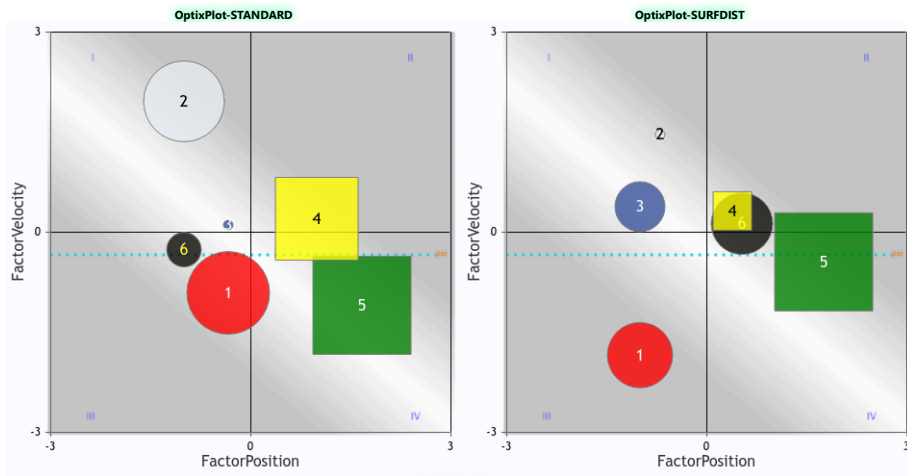

OptixProgram™

HAW 2024-07-18 Race 2 $14,000

Route 8.32f Dirt

Claiming (Clim 12500b)

3 year olds and Up

PlotFit ● Contention ☀ SpeedRate ☂ 67

Past 3 Runlines

PN	Horse	ML	DSL	Surf	Dist	Prior RaceKeys	Prior RaceClass	oNg	oFIG	Fin	optixNOTES	OptixALERTS	RS
1	MR FROST J: BLANCHE RISHAWN T: BAHENA FERNANDO	12	7	⊗	8.5f 5f 5.5f	HAW_2024-07-11_03 HAW_2024-06-22_06 HAW_2024-06-01_02	Clim 20000b Clim 13500 Clim 5000n3l	C+ C C	65 55 38	4 6 6	SAVED NO_KEEP DROP? NO_LEAD WARM_UP DELAY SLOG SAVED WEATHER TROUBLE_S SAVED	TG30 OF3 NT	
2	ITWASTHISBIG J: CENTENO ALEXIS T: ARNETT JON G	3	25	⊕	8f 6f 8.32f	HAW_2024-06-23_08 PRM_2024-05-27_02 HAW_2024-05-18_04	Clim 17500b Clim 20000b Clim 25000b	C+ C B-	47 72 74	7 3 4	SAVED NO_KEEP TROUBLE_S MOVE RUSH BOS NO_FINISH HOT	RW3	P
3	SLAVA UKRAINI J: SLEVINSKY RACHEL T: ROSAS RIGO	4	18	D	8.32f 8f 8.32f	HAW_2024-06-30_06 HAW_2024-06-23_08 HAW_2024-06-08_01	Clim 12500b Clim 17500b Clim 12500b	B- C+ B-	81 63 75	2 5 4	TACTIC- WARM NO_LEAD WIDE MOVE TROUBLE-	TG30 NT	E
4	HANDSOFFTHEGOODS J: REYES FRANK T: MORENO IRVIN	2.5	18	D	8.32f 8.32f 6f	HAW_2024-06-30_06 HAW_2024-06-08_01 HAW_2024-05-26_09	Clim 12500b Clim 12500b Clim 12500b	B C+ C+	82 74 73	1 3 5	PERFECT TROUBLE- WIDE	TG30 OF3 RW1 NT	P
5	ROCKET HOTSHOT J: GILES EMMANUEL T: RODRIGUEZ JOSE G	3.5	18	D	8.32f 8.32f 8.32f	HAW_2024-06-30_06 HAW_2024-06-02_07 HAW_2024-05-11_03	Clim 12500b Clim 5000b Clim 5000b	B- B B	80 78 70	3 1 3	WIDE WARM_UP WIDE MOVE MOVE BLANKET	OF3 NT	PC
6	JET FLIGHT J: SANTOS ADEMAR T: PEREZ MANNY	6	18	D	8.32f 8.32f 8.32f	HAW_2024-06-30_06 HAW_2024-06-08_01 HAW_2024-05-04_01	Clim 12500b Clim 12500b Clim 25000n2l	C B- B	64 76 73	6 2 1	SLOG TROUBLE_S NO_PUSH TROUBLE_S SAVED TACTIC-	RW3	P

Register at optixeq.com and enter the future of handicapping.