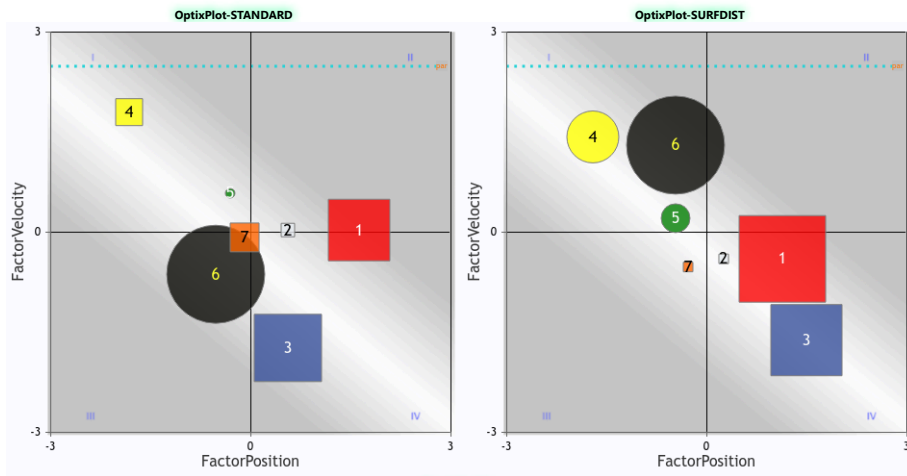

Register at optixeq.com and enter the future of handicapping.

OptixProgram™

HAW 2024-07-18 Race 3 \$35,000

Sprint 6.5f Dirt

Allowance (Alw 35000n1x)

3 year olds and Up

PlotFit Contention SpeedRate 0

Past 3 Runlines