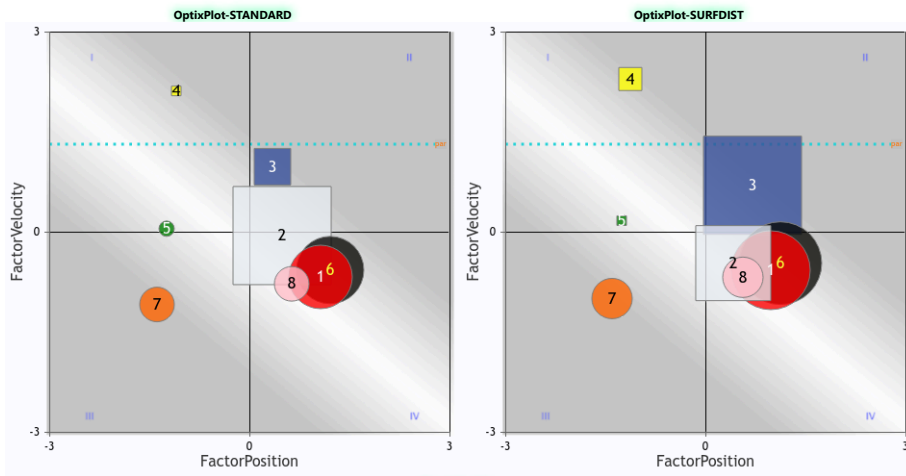

OptixProgram™

HAW 2024-07-18 Race 6 $12,000

Route 8.32f Dirt

Claiming (Clim 5000b)

3 year olds and Up

PlotFit Contention SpeedRate 13

Past 3 Runlines

PN	Horse	ML	DSL	Surf	Dist	Prior RaceKeys	Prior RaceClass	oNg	oFIG	Fin	optixNOTES	OptixALERTS	RS
1	NOT VERY GENTLE J: CENTENO ALEXIS T: HARAN JOHN	12	25	D	8.5f	HAW_2024-06-23_09 HAW_2024-05-26_05 HAW_2024-05-05_07	Clim 5000b Clim 5000n1y Clim 5000n1y	C+ B- B-	67 66 60	6 2 3	MOVE COVER MOVE SLOG TROUBLE S MOVE	OF3	PC
2	FIRST MASAMUNE J: SLEVINSKY RACHEL T: RAMIREZ CARLOS	5	12	D	8.5f	HAW_2024-07-06_08 HAW_2024-06-23_09 HAW_2024-06-15_04	Clim 5000b Clim 5000b Clim 7500b	B- B- B-	73 74 72	2 2 5	PLODDY WIDE NO_LEAD SAVED PLODDY SHUFFLE COVER PLODDY		PC
3	TWO COOKIE RULE J: REYES FRANK T: ZAWITZ JOEL	15	7	D	6f	HAW_2024-07-11_08 HAW_2024-06-22_09 MNR_2023-12-10_06	Clim 5000n1y Clim 5000b Clim 6500	C+ C+ C	66 64 9	5 5 6	WARM CLOSE GALLOP+ NO_KEEP	3LO	PC
4	KHOZAN'S SUCCESS J: EMIGH C A T: VANDEN BERG BRITTANY A	1.6	35	D	8f	CD_2024-06-13_04 HAW_2024-05-26_05 HAW_2024-04-14_07	Clim 10000 Clim 5000n1y Clim 8500	C B+ C+	68 80 80	6 1 4	PRESSED SAVED FLOW NO_KEEP NASAL S BOS HOT NASAL S WARM_UP WIDE		E
5	FLYING SAMURAI J: BLANCHE RISHAWN T: RYAN CHRIS A	10	12	D	8.5f	HAW_2024-07-06_08 HAW_2024-06-15_06 HAW_2024-05-26_05	Clim 5000b Clim 5000b Clim 5000n1y	C+ B- C	71 75 53	4 2 6	EASY_LEAD LONE EASY_LEAD FLOW PRESSED SAVED WIDE FTQ	RW1 RW2	EP
6	ZARMAE J: COLON LUIS H T: BAHENA FERNANDO	8	243	D	8.32f	FAN_2023-11-18_05 FAN_2023-11-11_06 FAN_2023-10-21_02	Clim 3200 Clim 4000 Clim 3200b	B- - -	71 67 68	2 3 1	WIDE MOVE		PC
7	BLURT J: SANTOS ADEMAR T: RODRIGUEZ EDUARDO	4.5	33	D	8.32f	HAW_2024-06-15_02 HAW_2024-06-02_07 HAW_2024-05-11_03	Clim 4000n2y Clim 5000b Clim 5000b	B- C+ B	69 71 71	4 4 1	NASAL S PRESSED SAVED FLOW NO_KEEP WARM LONE NO_FINISH NASAL S LONE BLANKET	TG45 RW2 RW3	E
8	IZEONDEC J: COHEN DAVID T: RODRIGUEZ EDUARDO	6	53	D	8.32f	HAW_2024-05-26_02 HAW_2024-05-11_06 HAW_2024-04-20_07	Clim 5000n3l Clim 5000n2l Clim 5000n2l	B B B-	73 68 63	1 1 2	NASAL S TACTIC+ MOVE HOT TACTIC+ MOVE FLOW PLODDY NO_LEAD MOVE FLOW	RW1 RW2	PC

Register at optixeq.com and enter the future of handicapping.

Copyright © 2015-2024 EquiLytx LLC. All rights reserved.