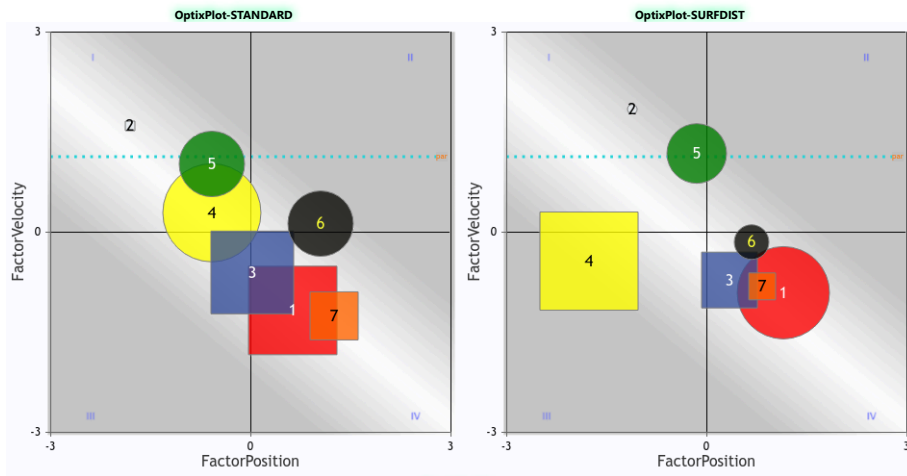

OptixProgram™

HAW 2024-07-18 Race 4 $18,000

Route 8.32f Dirt

Claiming (Clim 25000b)

3 year olds and Up

PlotFit Contention SpeedRate 15

Past 3 Runlines

PN	Horse	ML	DSL	Surf	Dist	Prior RaceKeys	Prior RaceClass	oNg	oFIG	Fin	optixNOTES	OptixALERTS	RS
1	ICE SHARD J: BLANCHE RISHAWN T: PEREZ MANNY	12	12	D	8.5f	HAW_2024-07-06_07 HAW_2024-05-19_07 HAW_2024-05-04_08	OClim 50000b OClim 50000b Alw 33000n1x	C C+ B	71 78 80	7 6 1	MOVE DROP? SAVED MOVE	2LO	PC
2	CATEGORY TEN J: HERNANDEZ O K T: MERAZ ANTONIO	1.6	19	⊗	8.32f	HAW_2024-06-29_04 HAW_2024-06-02_08 HAW_2024-05-18_04	Clim 25000b Clim 25000b Clim 25000b	C+ B- B	75 81 80	3 2 1	TACTIC- MOVE TACTIC+ MOVE	RW3	EP
3	EXECUTIVE ACTION J: MOJICA O T: TRACY TANNER	4	19	⊗	8.32f	HAW_2024-06-29_04 PRM_2024-05-25_04 GRP_2023-10-09_08	Clim 25000b Clim 10000b STK23500	B- B- -	80 73 78	2 3 1	POCKET SAVED TROUBLE_S SAVED	3LO	PC
4	BAHAMIAN NATIVE J: SLEVINSKY RACHEL T: GRANITZ ANTHONY J	8	25	D	8.5f	HAW_2024-06-23_03 IND_2024-05-27_02 IND_2024-05-07_02	Clim 25000n2l Clim 30000n2x Clim 25000n2l	B C+ -	82 59 66	1 5 5	NASAL_S BOS SAVED NASAL_S WARM SLOG WIDE	TG30 NT	EP
5	MOHAAFETH J: COHEN DAVID T: DOROCHENKO GENNADI	5	284	D	8.5f	KEE_2023-10-08_01 CD_2023-09-14_02	Clim 20000b Clim 25000	C+ C -	80 71 -	3 4 -	SLOG WIDE PLODDY GATE TROUBLE_S RUSH NO_KEEP	NT	C
6	BOURBON LIFE J: FELIX J E T: MERAZ ANTONIO	10	19	⊗	8.32f	HAW_2024-06-29_04 HAW_2024-06-23_08 HAW_2024-06-01_03	Clim 25000b Clim 17500b Clim 25000n2l	C+ B- B+	70 71 81	4 3 1	FREE X_FLOW WIDE MOVE GALLOP+ WEATHER TACTIC+ WIDE MOVE HARD	RW3	C
7	PATH TO SUCCESS J: CENTENO ALEXIS T: REAVIS MICHAEL L	4.5	7	⊗	8.5f	HAW_2024-07-11_03 HAW_2024-06-23_08 HAW_2024-06-02_08	Clim 20000b Clim 17500b Clim 25000b	B- C+ EX	76 66 67	2 4 6	MOVE TROUBLE_S ROOM MOVE SLOG TROUBLES+ NO_PUSH CLOSE	TG30	PC

Register at optixeq.com and enter the future of handicapping.

Copyright © 2015-2024 EquiLytx LLC. All rights reserved.