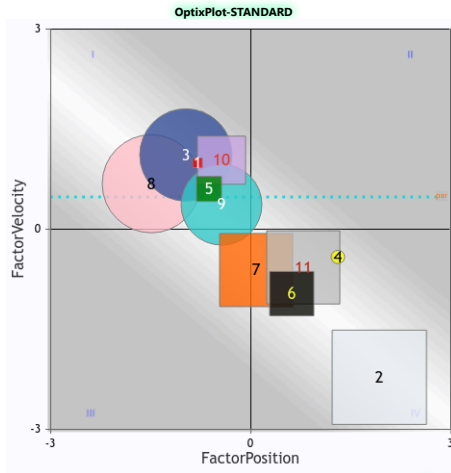

OptixProgram™

HAW 2024-07-18 Race 9 $15,000
Route 7.5f Turf
Claiming (Clm 20000n2l)
3 year olds and Up - Fillies/Mares

PlotFit Contention SpeedRate 46

Past 3 Runlines

PN	Horse	ML	DSL	Surf	Dist	Prior RaceKeys	Prior RaceClass	oNg	oFIG	Fin	optixNOTES	OptixALERTS
1	SHE'S INTHEARMYNOW J: COHEN DAVID T: CATALANO WAYNE M	5	63	D	6f	IND_2024-05-16_06 HAW_2024-03-30_08 TP_2024-02-07_08	Alw 46240n2l Alw 33000n1x Clm 30000n2l	C- B- C	63 81 35	8 2 9	RUSH WIDE PLODDY NO_KEEP OUCHY OTHER NO_FINISH FTQ OUCHY	RW2
2	ROAR OF SILENCE J: FELIX J E T: BLOCK CHRIS M	6	18	⊕	7.5f	HAW_2024-06-30_09 HAW_2024-06-15_09	Md 20000 Md Sp Wt	B C+	77 47	1 6	TROUBLE FREE MOVE HOT SLOG MOVE DROP?	TG30 NT
3	PROBLEMATICA J: HERNANDEZ O K T: RODRIGUEZ EDUARDO	15	12	⊕	5.5f	HAW_2024-07-06_04 HAW_2024-05-04_02 HAW_2024-04-07_02	Alw 33000n1x Alw 33000n1x Md 15000	C- C- B	28 61 83	6 4 1	RUSH WIDE NO_KEEP RUSH WIDE NO_LEAD NO_KEEP WEATHER LONE SAVED HOT	RW3 2LO
4	MS KS DYNASTY J: EMIGH C A T: BANKS CHRIS	8	11	⊕	8f	HAW_2024-07-07_06 HAW_2024-06-08_06 HAW_2024-05-12_04	Clm 17500n2l Clm 17500n2l Clm 17500n2l	C+ C+ B-	65 63 72	4 6 2	NASAL_S NO_COVER WEATHER NASAL_S TROUBLE_S MOVE WIDE NO_LEAD SLOG TROUBLE_S WIDE MOVE OTHER	
5	DIAMONDS JOY J: CENTENO ALEXIS T: BLOCK CHRIS M	2	12	⊕	5.5f	HAW_2024-07-06_04 HAW_2024-06-09_08 HAW_2024-05-12_09	Alw 33000n1x Alw 33000n1x Md Sp Wt	B- B- B	69 69 70	4 4 1	X_FLOW COVER MOVE PRERACE+ TRAFFIC TROUBLE LONE BLANKET	RW3
6	PACIFIC VIEW J: SANTOS ADEMAR T: CLAY PAT	12	40	⊕	8f	HAW_2024-06-08_06 HAW_2024-05-26_03 HAW_2024-05-12_09	Clm 17500n2l Md 20000 Md Sp Wt	C- B C+	58 67 57	8 1 8	WEATHER TROUBLE_S PERFECT MOVE WIDE DROP? NO_KEEP	RW2
7	GETOUTOFMYKITCHEN J: BLANCHE RISHAWN T: PEREZ MANNY	8	7	⊗	8.32f	HAW_2024-07-11_05 HAW_2024-06-30_09 LAD_2024-05-29_06	Md Sp Wt Md 20000 Md 12500	B B- B-	76 76 64	1 2 2	TROUBLE_S MOVE FLOW WARM GATE SLOG MOVE PRESSED SAVED NO_FINISH	TG30 RW3 NT
8	ANNA AFTER MIDNITE J: SLEVINSKY RACHEL T: MERAZ ANTONIO	20	19	D	5.5f	HAW_2024-06-29_02 HAW_2024-06-08_05 HAW_2024-05-12_01	Md 6250 Md 6250 Md 6250	B B- B-	64 54 69	1 2 2	HARD_LEAD LONE WEATHER RUSH LONE NO_FINISH RANK LONE OTHER	TG30 RW1 RW2 RW3
9	LEIPZIG J: COLON LUIS H T: RODRIGUEZ HUGO	12	11	⊕	8f	HAW_2024-07-07_06 HAW_2024-06-08_06 HAW_2024-05-12_04	Clm 17500n2l Clm 17500n2l Clm 17500n2l	C- B C	59 69 46	5 2 8	NO_COVER NO_KEEP WEATHER SAVED MOVE TROUBLE- SAVED	
10	HIGHWOOD J: MOJICA O T: TRACY TANNER	10	46	D	6f	PRM_2024-06-02_01 PRM_2024-05-17_06 HAW_2024-04-20_05	Clm 30000n2l Clm 30000n2l Alw 33000n1x	C+ - C+	66 72 71	3 3 4	BOS TROUBLE_S PREP? WIDE MOVE OTHER	GW3
11	ENZI J: GALLARDO EDUARDO T: BERNDT JOEL	8	82	⊕	8.5f	CD_2024-04-27_07 KEE_2024-04-12_05 TP_2024-03-23_05	Alw 127000n1x Alw 110000n1x OClm 25000n1x	C- C- C	71 56 71	7 4 7	WIDE WEATHER SLOG WIDE NO_KEEP NO_COVER NO_KEEP DROP?	AE

Register at optixeq.com and enter the future of handicapping.

Copyright © 2015-2024 EquiLytx LLC. All rights reserved.