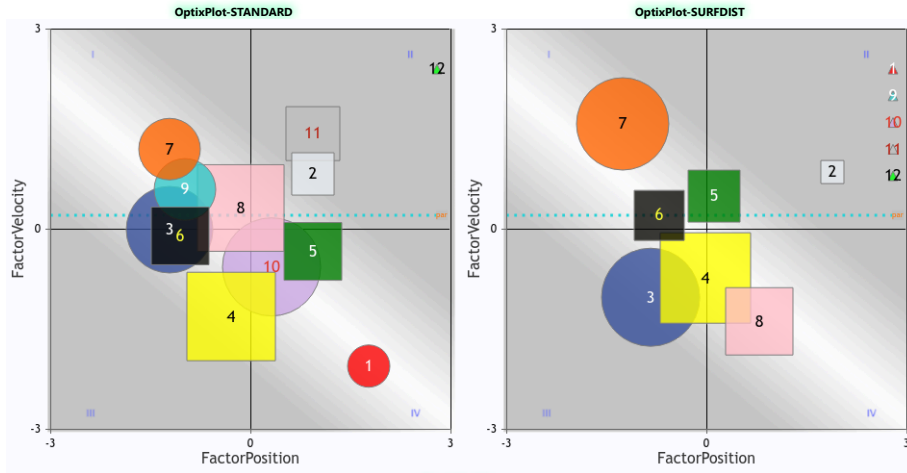

OptixProgram™

HAW 2024-07-18 Race 7 $32,000

Route 8f Turf

Maiden Special Weight (Md Sp Wt)

3 year olds and Up

PlotFit Contention SpeedRate 42

Past 3 Runlines

PN	Horse	ML	DSL	Surf	Dist	Prior RaceKeys	Prior RaceClass	oNg	oFIG	Fin	optixNOTES	OptixALERTS	RS
1	RICKY'S BEST J: SLEVINSKY RACHEL T: MITCHELL ANTHONY	15	19	⊗	8.5f	HAW_2024-06-29_08	Md Sp Wt	C+	62	5	PRERACE+	NT 2LO	
2	PILKINGTON J: COHEN DAVID T: CATALANO WAYNE M	2	19	⊗	8.5f	HAW_2024-06-29_08 IND_2024-05-30_03 KEE_2024-04-24_08	Md Sp Wt Md Sp Wt Md Sp Wt	B- B- C	69 77 72	2 4 9	SAVED WARM TACTIC- MOVE TRAFFIC PLODDY SLOG TROUBLE_S TACTIC- WIDE		P
3	CUPID'S WAR J: SANTOS ADEMAR T: LOPEZ ELIAS	20	26	D	6f	HAW_2024-06-22_02 HAW_2024-05-25_05	Md Sp Wt Md 20000	C C	60 55	4 7	RUSH NO_KEEP RUSH NO_COVER NO_KEEP	NT	
4	BERNIN TUNE J: FELIX J E T: MOREY WILLIAM E	10	326	⊗	8f	HAW_2023-08-27_02	Md Sp Wt	B-	69	3	GATE GREEN SLOG TROUBLE- OTHER	NT	P
5	WOLF HUNTER J: BLANCHE RISHAWN T: PEREZ MANNY	6	19	⊗	8.5f	HAW_2024-06-29_08 HAW_2024-06-08_08 HAW_2024-05-18_08	Md Sp Wt Md Sp Wt Md Sp Wt	B- B- B-	68 76 68	3 2 2	GATE SLOG SAVED MOVE WEATHER CLOSE SAVED MOVE PLODDY		PC
6	SPINNING HEART J: HERNANDEZ ISRAEL T: ROBERTSON HUGH H	4.5	40	⊗	8.5f	HAW_2024-06-08_08 FG_2024-03-07_09 TAM_2024-01-21_09	Md Sp Wt Moc 50000 Md Sp Wt	C+ C B-	74 68 70	3 7 4	WEATHER DUEL X_FLOW FREE NO_COVER DUEL	TG45 2LO	P
7	ALL ABOUT TONITE J: EMIGH C A T: RODRIGUEZ EDUARDO	10	32	⊗	5.5f	HAW_2024-06-16_08 HAW_2024-06-02_03 HAW_2024-05-18_08	Md 25000 Md Sp Wt Md Sp Wt	C+ B- C+	59 64 62	4 3 5	X_FLOW WARM_UP DROP? FTQ		
8	GIANNO J: HERNANDEZ O K T: MERAZ ANTONIO	12	11	⊗	8.32f	HAW_2024-07-07_10 HAW_2024-05-25_05 HAW_2024-04-13_08	Md 20000 Md 20000 Md Sp Wt	B- B- C+	72 63 66	3 2 6	WEATHER SLOG TACTIC- NO_LEAD TROUBLE-		C
9	LICENSE TO STEAL J: MOJICA O T: BLOCK CHRIS M	5	19	⊗	8.5f	HAW_2024-06-29_08 HAW_2024-06-02_03	Md Sp Wt Md Sp Wt	B- B-	67 61	4 4	DUEL SAVED PRERACE+ WASTED SLOG WIDE TURF? MOVE	NT	
10	ILLEGAL ICE J: REYES FRANK T: BANKS CHRIS	30	311	D	5f	PRM_2023-09-11_07 PRM_2023-08-27_08 PRM_2023-08-12_08	Md 20000 Md Sp Wt Md 30000	C+ - -	50 16 35	4 5 6	RUSH WIDE TURF? NO_LEAD	NT	
11	CAT ON TIME J: MILLER CHASE T: MILLER DARRIN	4	33	D	9f	CD_2024-06-15_01 CD_2024-05-27_09 CD_2024-04-30_09	Md Sp Wt Md Sp Wt Md 50000	C+ C+ B-	75 78 80	5 7 4	FREE DROP? TROUBLE- SHORTER? COVER FREE WARM_UP SLOG CLOSE GALLOP+		AE
12	I O FEDRO J: CENTENO ALEXIS T: BLOCK CHRIS M	5	-	-	-	-	-	-	-	-	-		AE

Register at optixeq.com and enter the future of handicapping.

Copyright © 2015-2024 EquiLytx LLC. All rights reserved.