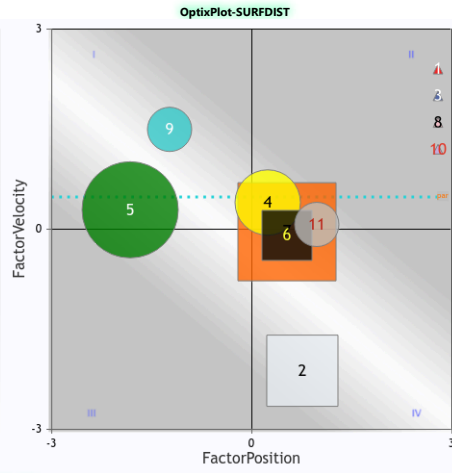

OptixProgram™

HAW 2024-07-18 Race 9 $15,000
Route 7.5f Turf
Claiming (Clm 20000n2l)
3 year olds and Up - Fillies/Mares

PlotFit Contention SpeedRate 46

Past 3 Runlines

PN	Horse	ML	DSL	Surf	Dist	Prior RaceKeys	Prior RaceClass	oNg	oFIG	Fin	optixNOTES	OptixALERTS
1	SHE'S INTHEARMYNOW J: COHEN DAVID T: CATALANO WAYNE M	5	63	D	6f	IND_2024-05-16_06 HAW_2024-03-30_08 TP_2024-02-07_08	Alw 46240n2l Alw 33000n1x Clm 30000n2l	C- B- C	63 81 35	8 2 9	RUSH WIDE PLODDY NO_KEEP OUCHY OTHER NO_FINISH FTQ OUCHY	RW2
2	ROAR OF SILENCE J: FELIX J E T: BLOCK CHRIS M	6	18	⊕	7.5f	HAW_2024-06-30_09 HAW_2024-06-15_09	Md 20000 Md Sp Wt	B C+	77 47	1 6	TROUBLE FREE MOVE HOT SLOG MOVE DROP?	TG30 NT
3	PROBLEMATICA J: HERNANDEZ O K T: RODRIGUEZ EDUARDO	15	12	⊕	5.5f	HAW_2024-07-06_04 HAW_2024-05-04_02 HAW_2024-04-07_02	Alw 33000n1x Alw 33000n1x Md 15000	C- C- B	28 61 83	6 4 1	RUSH WIDE NO_KEEP RUSH WIDE NO_LEAD NO_KEEP WEATHER LONE SAVED HOT	RW3 2LO
4	MS KS DYNASTY J: EMIGH C A T: BANKS CHRIS	8	11	⊕	8f	HAW_2024-07-07_06 HAW_2024-06-08_06 HAW_2024-05-12_04	Clm 17500n2l Clm 17500n2l Clm 17500n2l	C+ C+ B-	65 63 72	4 6 2	NASAL_S NO_COVER WEATHER NASAL_S TROUBLE_S MOVE WIDE NO_LEAD SLOG TROUBLE_S WIDE MOVE OTHER	
5	DIAMONDS JOY J: CENTENO ALEXIS T: BLOCK CHRIS M	2	12	⊕	5.5f	HAW_2024-07-06_04 HAW_2024-06-09_08 HAW_2024-05-12_09	Alw 33000n1x Alw 33000n1x Md Sp Wt	B- B- B	69 69 70	4 4 1	X_FLOW COVER MOVE PRERACE+ TRAFFIC TROUBLE LONE BLANKET	RW3
6	PACIFIC VIEW J: SANTOS ADEMAR T: CLAY PAT	12	40	⊕	8f	HAW_2024-06-08_06 HAW_2024-05-26_03 HAW_2024-05-12_09	Clm 17500n2l Md 20000 Md Sp Wt	C- B C+	58 67 57	8 1 8	WEATHER TROUBLE_S PERFECT MOVE WIDE DROP? NO_KEEP	RW2
7	GETOUTOFMYKITCHEN J: BLANCHE RISHAWN T: PEREZ MANNY	8	7	⊗	8.32f	HAW_2024-07-11_05 HAW_2024-06-30_09 LAD_2024-05-29_06	Md Sp Wt Md 20000 Md 12500	B B- B-	76 76 64	1 2 2	TROUBLE_S MOVE FLOW WARM GATE SLOG MOVE PRESSED SAVED NO_FINISH	TG30 RW3 NT
8	ANNA AFTER MIDNITE J: SLEVINSKY RACHEL T: MERAZ ANTONIO	20	19	D	5.5f	HAW_2024-06-29_02 HAW_2024-06-08_05 HAW_2024-05-12_01	Md 6250 Md 6250 Md 6250	B B- B-	64 54 69	1 2 2	HARD_LEAD LONE WEATHER RUSH LONE NO_FINISH RANK LONE OTHER	TG30 RW1 RW2 RW3
9	LEIPZIG J: COLON LUIS H T: RODRIGUEZ HUGO	12	11	⊕	8f	HAW_2024-07-07_06 HAW_2024-06-08_06 HAW_2024-05-12_04	Clm 17500n2l Clm 17500n2l Clm 17500n2l	C- B C	59 69 46	5 2 8	NO_COVER NO_KEEP WEATHER SAVED MOVE TROUBLE- SAVED	
10	HIGHWOOD J: MOJICA O T: TRACY TANNER	10	46	D	6f	PRM_2024-06-02_01 PRM_2024-05-17_06 HAW_2024-04-20_05	Clm 30000n2l Clm 30000n2l Alw 33000n1x	C+ - C+	66 72 71	3 3 4	BOS TROUBLE_S PREP? WIDE MOVE OTHER	GW3
11	ENZI J: GALLARDO EDUARDO T: BERNDT JOEL	8	82	⊕	8.5f	CD_2024-04-27_07 KEE_2024-04-12_05 TP_2024-03-23_05	Alw 127000n1x Alw 110000n1x OClm 25000n1x	C- C- C	71 56 71	7 4 7	WIDE WEATHER SLOG WIDE NO_KEEP NO_COVER NO_KEEP DROP?	AE

Register at optixeq.com and enter the future of handicapping.

Copyright © 2015-2024 EquiLytx LLC. All rights reserved.