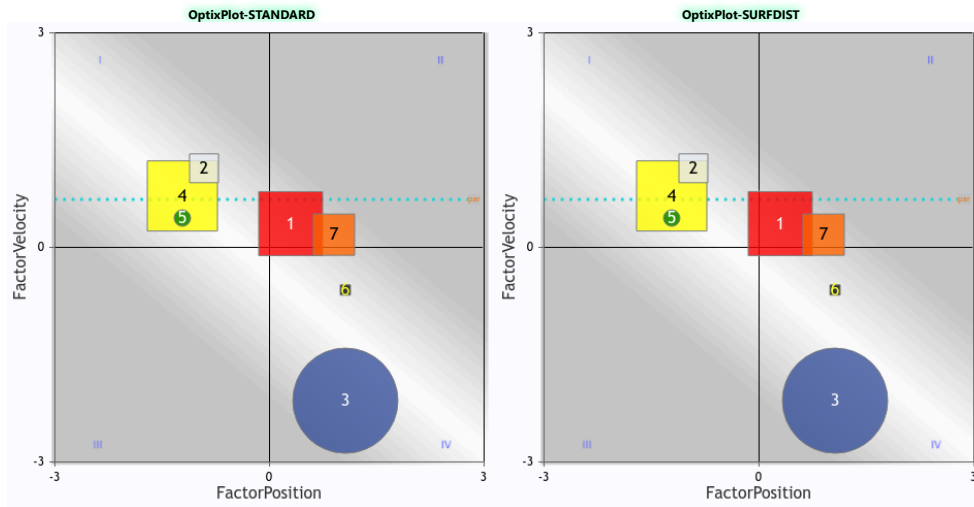

OptixProgram™

HAW 2024-08-15 Race 8 $11,000

Route 8.5f Dirt

Claiming (Cm 4000n2y)

3 year olds and Up

PlotFit Contention SpeedRate 29

Past 3 Runlines

PN	Horse	ML	DSL	Surf	Dist	Prior RaceKeys	Prior RaceClass	oNg	oFIG	Fin	optixNOTES	OptixALERTS	RS
1	UNIFIED WEEKEND J: COLON LUIS H T: RODRIGUEZ HUGO	2.5	14	D	8.32f	HAW_2024-08-01_02 HAW_2024-06-23_09 HAW_2024-06-02_07	Cm 5000b Cm 5000b Cm 5000b	C+ 73 B 77 B- 74	73 77 74	5 1 3	WASTED TACTIC- TACTIC+ TROUBLE S HARD SLOG MOVE NO_LEAD	RW2	EP
2	FLYING SAMURAI J: BLANCHE RISHAWN T: RYAN CHRIS A	10	14	D	8.32f	HAW_2024-08-01_06 HAW_2024-07-18_06 HAW_2024-07-06_08	Cm 5000n1y Cm 5000b Cm 5000b	B 79 C 62 C+ 71	79 62 71	1 7 4	BOS SAVED WIDE PLODDY MOVE NO_KEEP EASY_LEAD LONE	TG30 RW3 NT	EP
3	KRAMDEN J: SLEVINSKY RACHEL T: CASTRO ISIDRO	20	14	D	8.32f	HAW_2024-08-01_06 HAW_2024-07-11_09 HAW_2024-06-23_09	Cm 5000n1y Cm 13500 Cm 5000b	C 36 C 47 C 48	36 47 48	7 4 8	NASAL_S SLOG TROUBLE S SAVED NASAL_S SAVED		
4	KHOZAN'S SUCCESS J: EMIGH C A T: VANDEN BERG BRITTANY A	0.8	14	D	8.32f	HAW_2024-08-01_02 HAW_2024-07-18_06 CD_2024-06-13_04	Cm 5000b Cm 5000b Cm 10000	B- 82 B 77 C 68	82 77 68	2 1 6	NASAL_S WARM NASAL_S PERFECT HOT PRESSED SAVED FLOW NO_KEEP	OF3 RW2 NT	EP
5	BLURT J: SANTOS ADEMAR T: RODRIGUEZ EDUARDO	12	14	D	8.32f	HAW_2024-08-01_02 HAW_2024-07-18_06 HAW_2024-06-15_02	Cm 5000b Cm 5000b Cm 4000n2y	C+ 74 C+ 66 B- 69	74 66 69	4 4 4	NASAL_S EASY_LEAD PRESSED SAVED NO_KEEP NASAL_S PRESSED SAVED NO_KEEP NASAL_S PRESSED SAVED FLOW NO_KEEP	RW1 NT	E
6	ZARMAE J: HERNANDEZ ISRAEL T: BAHENA FERNANDO	15	14	D	8.32f	HAW_2024-08-01_06 HAW_2024-07-18_06 FAN_2023-11-18_05	Cm 5000n1y Cm 5000b Cm 3200	C 58 C 59 B- 71	58 59 71	6 8 2	MOVE X_FLOW TURF? SLOG TURF? WIDE MOVE	3LO	PC
7	NOT VERY GENTLE J: CENTENO ALEXIS T: HARAN JOHN	8	14	D	8.32f	HAW_2024-08-01_02 HAW_2024-07-18_06 HAW_2024-06-23_09	Cm 5000b Cm 5000b Cm 5000b	B- 79 C+ 66 C+ 67	79 66 67	3 5 6	SLOG SAVED PLODDY MOVE MOVE COVER	TG30 NT	PC

Register at optixeq.com and enter the future of handicapping.