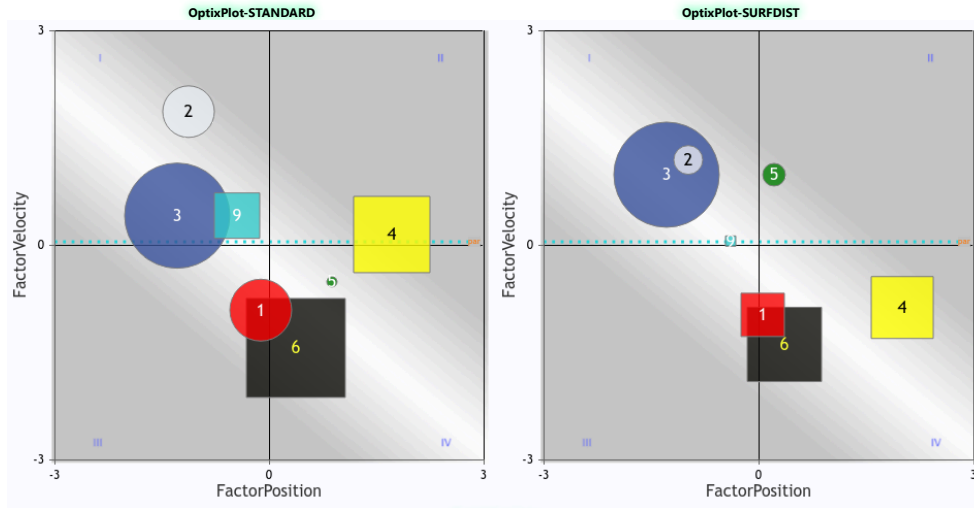

Register at optixeq.com and enter the future of handicapping.

OptixProgram™

HAW 2024-08-15 Race 5 \$39,000

Sprint 5.5f Off The Turf

Allowance (Alw 39000C)

3 year olds and Up

PlotFit ● Contention ☀ SpeedRate ☂ 58