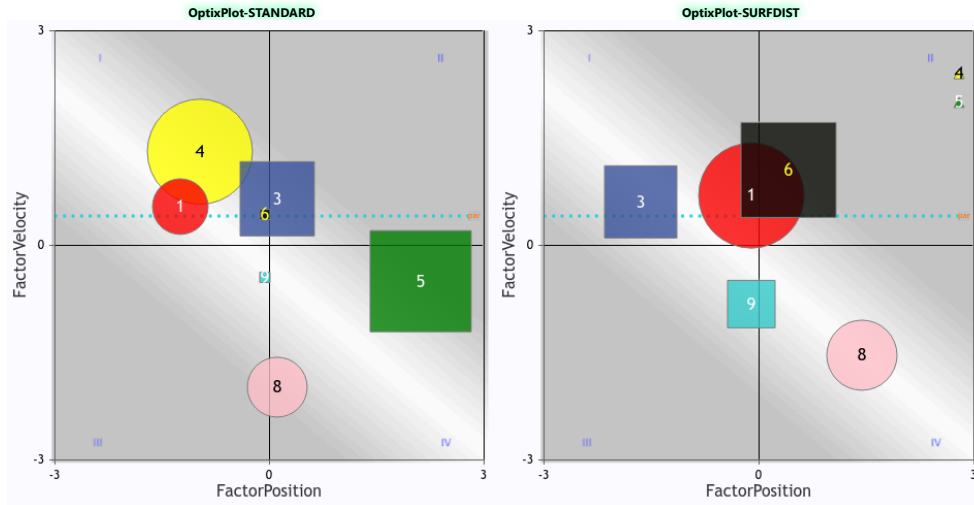

OptixProgram™

HAW 2024-08-15 Race 7 $35,000

Sprint 5.5f Off The Turf

Maiden Special Weight (Md Sp Wt)

3 year olds and Up - Fillies/Mares

PlotFit ● Contention ☀ SpeedRate ☂ 58

Past 3 Runlines

PN	Horse	ML	DSL	Surf	Dist	Prior RaceKeys	Prior RaceClass	oNg	oFIG	Fin	optixNOTES	OptixALERTS	RS
1	FROM SCRATCH J: COHEN DAVID T: FORSTER GRANT T	8	25	⊕	5.5f D 6f	HAW_2024-07-21_08 CD_2024-06-08_11	Md Sp Wt Md Sp Wt	C+ C	56 45	6 5	⊕ PRESSED SAVED NO_FINISH ⊕ WARM_UP NO_KEEP	TG30 RW1 NT	
3	GEORGIA ON E'SMIND J: SANTOS ADEMAR T: HARAN JOHN	6	57	D	7f D 6.5f ⊕ 5.5f	CD_2024-06-19_09 CD_2024-05-17_04 ELP_2023-08-20_05	Md 20000 Md 30000 Md Sp Wt	B- C+ C	72 63 70	2 4 8	⊕ PRESSED TROUBLE_S RUSH WIDE SLOG	NT	E
4	DRAMA QUEENIE J: FELIX J E T: ROUSSEL LOUIS J	10	379	⊕	5f	IND_2023-08-02_05	Md Sp Wt	C	42	10	TROUBLE- NO_KEEP DROP?	NT	
5	MISCHIEF LILY J: MOJICA O T: DOBBSJR ROBERT E	3	72	⊕	8.5f ⊕ 8f ⊕ 8.5f	IND_2024-06-04_08 IND_2023-09-26_08 IND_2023-08-29_08	Md Sp Wt Md Sp Wt Md Sp Wt	B- - B-	78 69 71	2 2 5	⊕ SLOG TROUBLE_S TRAFFIC MOVE PLODDY TACTIC- WIDE MOVE DROP?	NT	PC
6	ABSOLUTE MIRACLE J: CENTENO ALEXIS T: ROUSSEL LOUIS J	8	53	D	6f ⊕ 8f D 5f	HAW_2024-06-23_11 HAW_2024-05-12_09 HAW_2024-03-31_08	Md Sp Wt Md Sp Wt Md Sp Wt	B- C C	67 30 50	3 11 10	TROUBLE_S WIDE MOVE ⊕ SAVED NO_KEEP TROUBLE_S RUSH COVER NO_KEEP		
8	TIZMEONEMORETIME J: HERNANDEZ ISRAEL T: DIZEO DINO	30	11	D	6f	HAW_2024-08-04_07	Md Sp Wt	C+	31	5	⊕ SLOG MOVE TURF? PREP?	GW1 NT	
9	WAHIDA OF MARDAN J: SLEVINSKY RACHEL T: ZAWITZ JOEL	20	25	⊕	5.5f D 5.5f ⊕ 7.5f	HAW_2024-07-21_08 HAW_2024-07-11_04 HAW_2024-06-30_09	Md Sp Wt Md Sp Wt Md 20000	C C+ C	54 44 61	8 6 7	SLOG WIDE STRETCH? ⊕ NO_KEEP OTHER RUSH NO_KEEP NO_PUSH		

Register at optixeq.com and enter the future of handicapping.

Copyright © 2015-2024 EquiLytx LLC. All rights reserved.