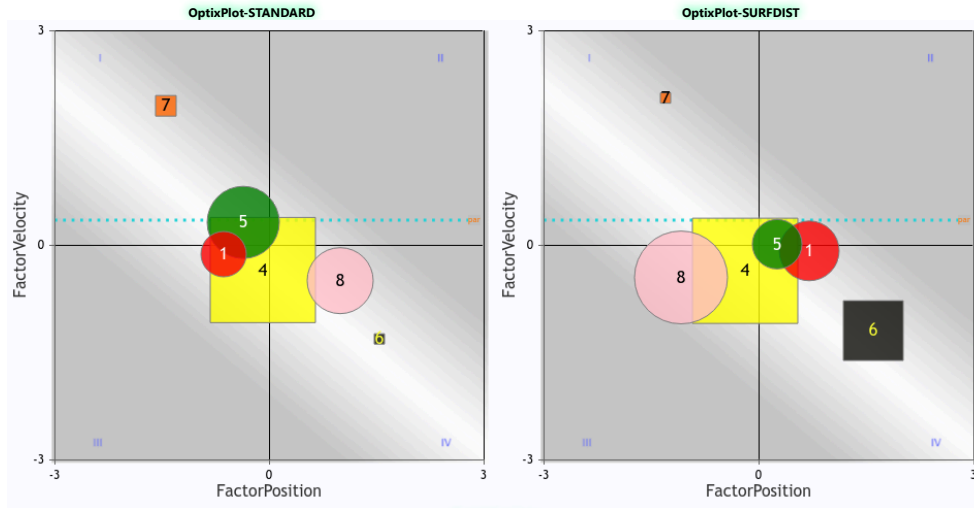

Register at optixeq.com and enter the future of handicapping.

OptixProgram™

HAW 2024-08-15 Race 3 \$24,000

Route 8f Off The Turf

CO (OCIm 25000)

3 year olds and Up

PlotFit ● Contention ✪ SpeedRate ⚡ 34

Past 3 Runlines