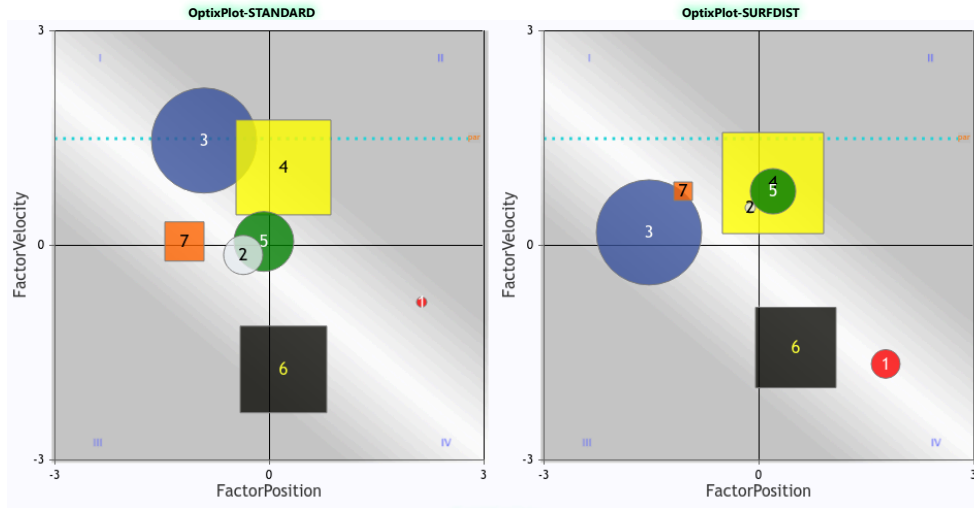

OptixProgram™

HAW 2024-08-15 Race 6 $12,500

Route 8.32f Dirt

Claiming (Clim 5000b)

3 year olds and Up

PlotFit ● Contention ☀ SpeedRate ☂ 15

Past 3 Runlines

PN	Horse	ML	DSL	Surf	Dist	Prior RaceKeys	Prior RaceClass	oNg	oFIG	Fin	optixNOTES	OptixALERTS	RS
1	FLASHY RICHIE J: BAILON VICTOR JADHIR T: QUINONEZ MAX	15	32	D	6f	HAW_2024-07-14_10 8.32f HAW_2024-06-15_02 8.5f HAW_2024-05-26_05	Clim 5000b Clim 4000n2y Clim 5000n1y	C- C+ B-	56 65 64	6 5 3	SLOG SAVED NASAL_S SLOG WIDE CLOSE		P
2	MISTER CHARMING J: SLEVINSKY RACHEL T: SPAGNOLA IDA	5	14	D	8.32f	HAW_2024-08-01_06 8.5f HAW_2024-07-06_03 8.32f HAW_2024-06-15_02	Clim 5000n1y Clim 4000n2y Clim 4000n2y	C- B- B	58 73 72	5 4 2	SAVED NO_LEAD TURF? POCKET BOS TROUBLE- BLANKET		PC
3	MR FROST J: COLON LUIS H T: BAHENA FERNANDO	12	28	D	8.32f	HAW_2024-07-18_02 8.5f HAW_2024-07-11_03 5f HAW_2024-06-22_06	Clim 12500b Clim 20000b Clim 13500	C- C+ C	59 65 55	6 4 6	FTQ SAVED NO_LEAD SAVED NO_KEEP DROP? NO_LEAD WARM_UP DELAY SLOG SAVED		
4	TWO COOKIE RULE J: REYES FRANK T: DIZEO DINO	2.5	14	D	8.32f	HAW_2024-08-01_06 8.32f HAW_2024-07-18_06 6f HAW_2024-07-11_08	Clim 5000n1y Clim 5000b Clim 5000n1y	B- B C+	74 77 66	2 2 5	FREE MOVE POCKET MOVE NO_LEAD WARM_CLOSE GALLOP+		PC
5	WILDWOOD'S WARRIOR J: HERNANDEZ O K T: DIZEO DINO	8	14	D	8.32f	HAW_2024-08-01_06 8.5f HAW_2024-07-06_08 8.5f HAW_2024-06-23_09	Clim 5000n1y Clim 5000b Clim 5000b	C+ B- C+	61 73 71	4 3 4	OTHER TROUBLE_S WIDE PERFECT TROUBLE_S RUSH PLODDY	RW2	C
6	JIM AND JIM J: HERNANDEZ ISRAEL T: BAHENA FERNANDO	4.5	18	D	8.32f	HAW_2024-07-28_03 8.5f HAW_2024-07-11_03 8.32f HAW_2024-06-15_06	Clim 5000n3l Clim 20000b Clim 5000b	C+ C+ B-	68 67 72	3 3 5	WEATHER SAVED COVER WARM_UP RUSH WIDE		
7	PALHACO J: CENTENO ALEXIS T: MERAZ ANTONIO	2	18	D	8.32f	HAW_2024-07-28_03 8f IND_2024-06-27_08 8.32f HAW_2024-06-01_06	Clim 5000n3l Clim 5000n2x Clim 5000n2l	B- B B-	70 70 64	2 1 2	WEATHER RUSH WIDE MOVE WARM WIDE TROUBLE- FREE HARD WEATHER LONE NO_FINISH	RW2 RW3	EP

Register at optixeq.com and enter the future of handicapping.

Copyright © 2015-2024 EquiLytx LLC. All rights reserved.