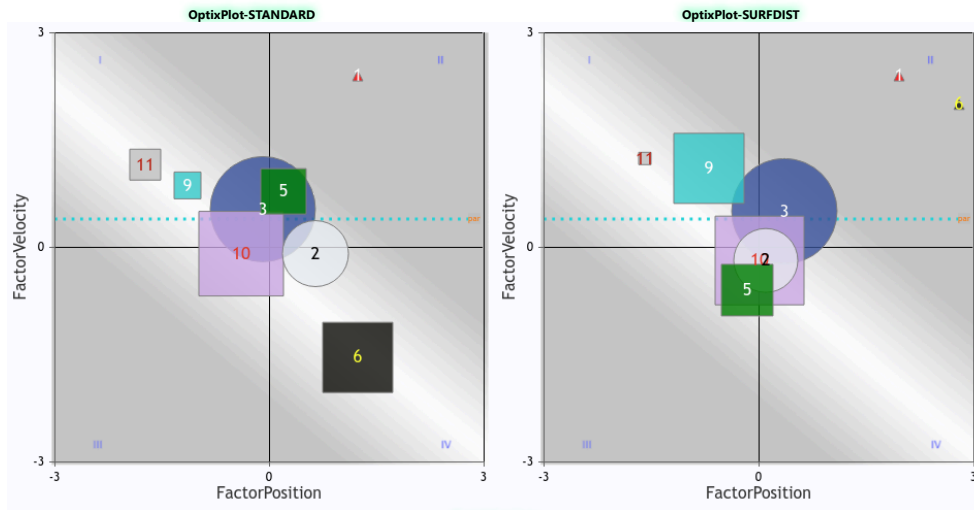

Register at optixeq.com and enter the future of handicapping.

OptixProgram™

HAW 2024-08-15 Race 9 \$16,000

Route 8f Off The Turf

Maiden Claimer (Md 20000)

3 year olds and Up

PlotFit ● Contention ☀ SpeedRate ☂ 50