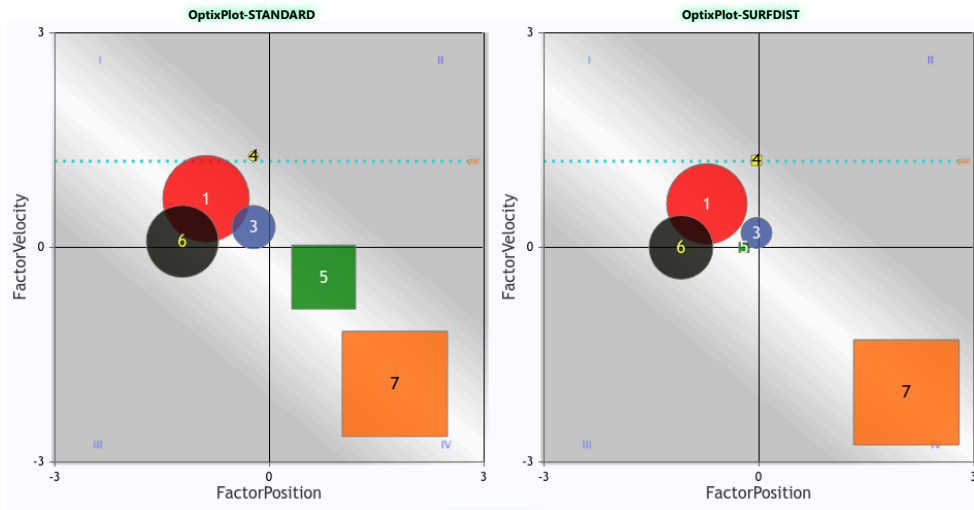

OptixProgram™

HAW 2024-08-15 Race 2 $11,000

Sprint 5.5f Dirt

Claiming (Clm 4000n2y)

3 year olds and Up - Fillies/Mares

PlotFit ● Contention ● SpeedRate ● 17

Past 3 Runlines

PN	Horse	ML	DSL	Surf	Dist	Prior RaceKeys	Prior RaceClass	oNg	oFIG	Fin	optixNOTES	OptixALERTS	RS
1	COOKIN ROSES J: BAILON VICTOR JADHIR T: QUINONEZ MAX	6	30	D	6f	FAN_2024-07-16_01 FAN_2024-06-01_02 HAW_2024-05-11_05	Clm 3200n2y Clm 5000 Clm 4000b	B- - C+	71 56 52	2 7 5	NASAL_S WEATHER TROUBLE_S RUSH LONE BLANKET DUEL	OF3 RW1 ZLO	E
3	TAP N TWINE J: BLANCHE RISHAWN T: RYAN CHRIS A	10	21	D	6f	HAW_2024-07-25_04 HAW_2024-07-07_09 HAW_2024-06-08_09	Clm 5000b Clm 5000b Clm 4000b	C+ B B-	61 67 70	4 1 2	WIDE WEATHER WEATHER SAVED		EP
4	SMOOTH JUSTICE J: HERNANDEZ O K T: MERAZ ANTONIO	1.6	14	D	6f	HAW_2024-08-01_01 IND_2024-06-25_02 IND_2024-05-30_08	Clm 5000b Clm 5000 Clm 12500b	B+ B- -	80 68 66	1 2 3	RUSH WARM TROUBLE_S RUSH	TG30 OF3 NT	EP
5	PALACE MAGIC J: REYES FRANK T: DIZEO DINO	4.5	25	D	6f	HAW_2024-07-21_05 HAW_2024-06-30_02 HAW_2024-06-23_10	Clm 7500b Clm 7500b Clm 13500	B- B- C+	66 69 74	4 4 6	NASAL_S WIDE DUEL OTHER WIDE WIDE		PC
6	SUPORB J: SLEVINSKY RACHEL T: SPAGNOLA IDA	4	21	D	6f	HAW_2024-07-25_04 HAW_2024-06-15_08 HAW_2024-06-01_07	Clm 5000b Clm 5000b Clm 5000b	B- B- B	64 67 65	2 2 1	NASAL_S BOS SAVED OTHER PERFECT BLANKET WEATHER NASAL_S RUSH OTHER	RW2	EP
7	A REAL HERO J: CENTENO ALEXIS T: WATKINS JAMES M	3.5	21	D	6f	HAW_2024-07-25_04 FAN_2024-06-29_05 FAN_2024-06-01_02	Clm 5000b Clm 5000 Clm 5000	B C+ -	68 67 67	1 4 3	SLOG MOVE SLOG MOVE GALLOP+	TG30	C

Register at optixeq.com and enter the future of handicapping.