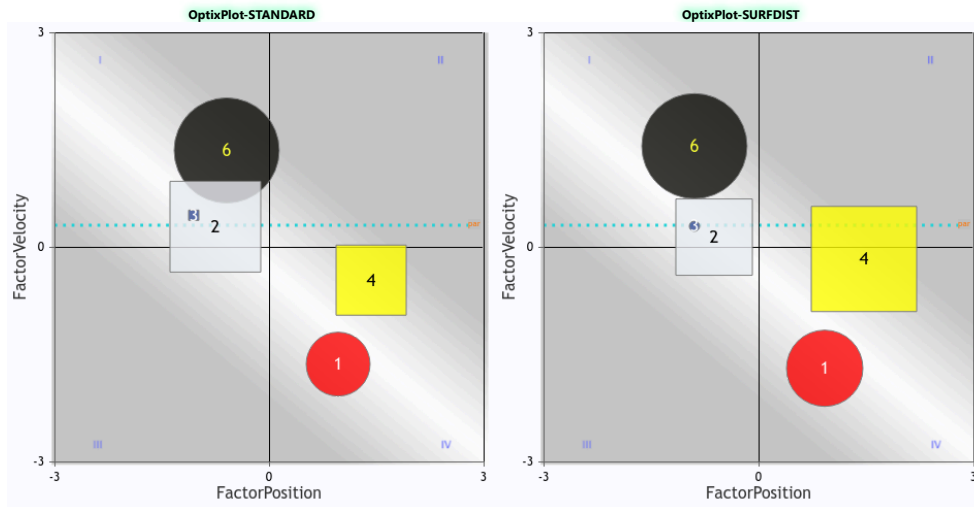

OptixProgram™

HAW 2024-08-15 Race 1 \$14,500

Sprint 6f Dirt

Claiming (C1m 12500n2l)

3 year olds and Up - Fillies/Mares

PlotFit ● Contention ● SpeedRate ● 60

Past 3 Runlines

PN	Horse	ML	DSL	Surf	Dist	Prior RaceKeys	Prior RaceClass	oNg	oFIG	Fin	optixNOTES	OptixALERTS	RS
1	GOSHEN GIRL J: BLANCHE RISHAWN T: LADA LIANA	20	606	-	-	-	-	-	-	-	-	-	PC
2	LUCY JANE J: CENTENO ALEXIS T: REAVIS MICHAEL L	6	74	D	6f	CD_2024-06-02_02	C1m 30000n2l	C	36	9	GATE NO_KEEP NO_PUSH TROUBLE-	NT	E
3	PEGGY'S WAY J: EMIGH C A T: RODRIGUEZ HUGO	1.6	28	D	6f	HAW_2024-07-18_08 HAW_2024-06-02_02 HAW_2024-05-18_02	Md 6250 Md 15000 Md 15000	B B B-	64 71 68	1 2 2	PRESSED SAVED HARD_LEAD PRERACE+ LONE	RW3 2LO	EP
4	QUIERO DINERO J: REYES FRANK T: HARAN JOHN	4.5	21	D	6f	HAW_2024-07-25_01 HAW_2024-07-06_04 CD_2024-06-19_06	C1m 12500n2l Alw 33000n1x C1m 20000n2l	B- C C+	57 26 70	3 7 4	WASTED WARM SLOG TROUBLE_S SAVED FLOW SLOG COVER MOVE	TG30	PC
6	PROBLEMATICA J: HERNANDEZ O K T: RODRIGUEZ EDUARDO	2.5	21	D	6f	HAW_2024-07-25_01 HAW_2024-07-06_04 HAW_2024-05-04_02	C1m 12500n2l Alw 33000n1x Alw 33000n1x	B- C C	59 28 61	2 6 4	LONE NO_FINISH X_FLOW RUSH WIDE NO_KEEP RUSH WIDE NO_LEAD NO_KEEP	TG30 RW1 3LO	E