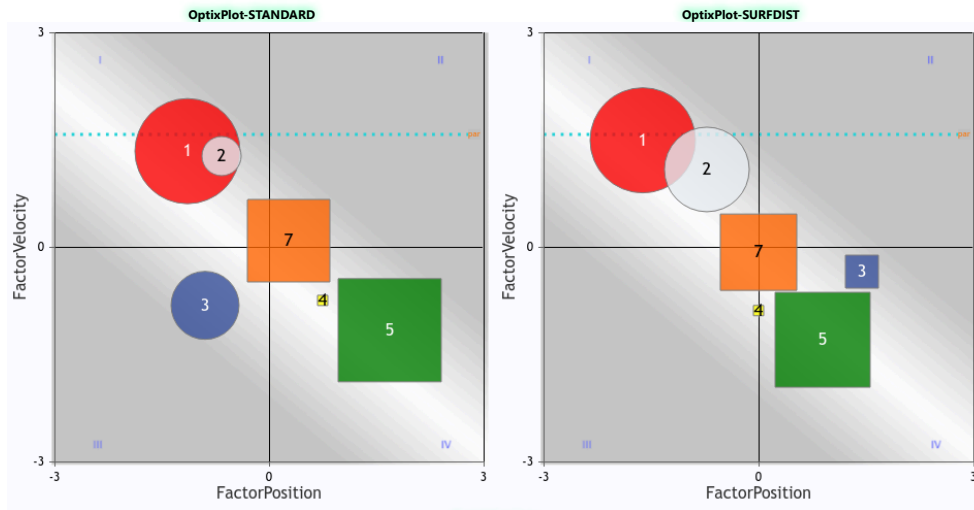

Register at optixeq.com and enter the future of handicapping.

OptixProgram™

HAW 2024-08-15 Race 4 \$15,000

Sprint 6f Dirt

Claiming (Clm 7500b)

3 year olds and Up

PlotFit ● Contention ☀ SpeedRate ↘ 0

Past 3 Runlines