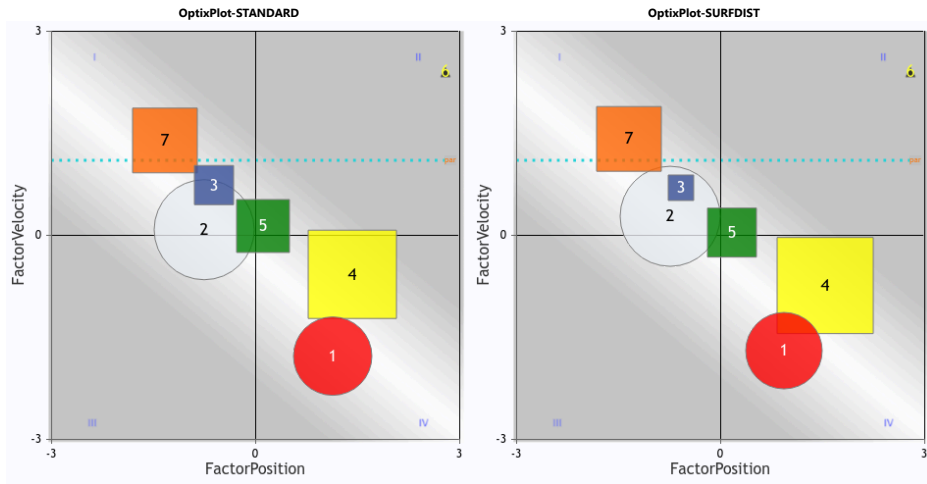

OptixProgram™
HAW 2024-09-12 Race 4 $37,000
Sprint 6f Dirt
Maiden Special Weight (Md Sp Wt)
3 year olds and Up - Fillies/Mares

PlotFit ● Contention ⚙️ SpeedRate 15

Past 3 Runlines

PN	Horse	ML	DLR	Surf	Dist	Prior RaceKeys	Prior RaceClass	oNg	oFIG	Fin	optixNOTES	OptixALERTS	RS
1	FEATURED POWER J. HERNANDEZ ISRAEL T. RODRIGUEZ HUGO	20	21	D	6f	HAW_2024-08-22_02 HAW_2024-07-18_08 8.32f HAW_2024-06-23_06	Md Sp Wt Md 6250 Md 6250	C C C	42 12 21	6 9 7	SAVED NO_KEEP GATE OTHER WARM WIDE NO_PUSH	NT	S
2	LIONS LAW J. SLEVINSKY RACHEL T. YOUNG TERRY R	8	21	D	6f	HAW_2024-08-22_02 HAW_2024-07-21_04 8f HAW_2024-06-01_01 6f	Md Sp Wt Md 20000 Md Sp Wt	C+ C+ C	53 46 28	5 6 7	NASAL_S GATE SAVED NASAL_S LONE NO_KEEP OTHER WEATHER WASTED NO_KEEP	RW2 3LO	S E
3	IRISH SPARK J. SANTOS ADEMAR T. DIVITO JAMES P	2.5	21	D	6f	HAW_2024-08-22_02 HAW_2024-08-08_07 5.5f HAW_2024-07-18_08 6f	Md Sp Wt Md 6250 Md 6250	B- B- B-	62 60 58	2 3 3	RUSH DUEL DROP? WARM_UP RUSH TROUBLE- SLOG MOVE	OF3	S P
4	I DID THE MATH J. COHEN DAVID T. REDNOUR JOHN JR	4.5	21	D	6f	HAW_2024-08-22_02 FAN_2024-08-10_05 6f FAN_2024-07-23_05 6f	Md Sp Wt Md Sp Wt Md Sp Wt	B- B -	55 65 57	4 2 -	SLOG TROUBLE_S WIDE MOVE NO_LEAD TROUBLE_S MOVE WIDE CLOSE		S C
5	THE LAST THRILL J. EMIGH C A T. LOPEZ ELIAS	6	21	D	6f	HAW_2024-08-22_02 HAW_2024-07-11_04 5.5f FAN_2024-06-15_03 6f	Md Sp Wt Md Sp Wt Md Sp Wt	B- C+ B-	59 47 60	3 5 4	WIDE MOVE DROP? TROUBLE_S WIDE BLANKET	TG30	S C
6	ULALUME J. ULLOA CARLOS JOAN T. RAMIREZ CARLOS	15	FTS	-	-	-		-	-	-			S
7	LALY J. REYES FRANK T. KIRBY FRANK J	1.6	63	D	5.5f	HAW_2024-07-11_04 HAW_2024-06-23_11 6f HAW_2024-06-01_01 6f	Md Sp Wt Md Sp Wt Md Sp Wt	B- C+ B-	69 56 75	2 8 2	GATE PRESSED SAVED OTHER TROUBLE_S WEATHER LONE NO_LEAD BIAS GALLOP-	RW3	S E

Register at optixeq.com and enter the future of handicapping.

Copyright © 2015-2024 EquiLytx LLC. All rights reserved.