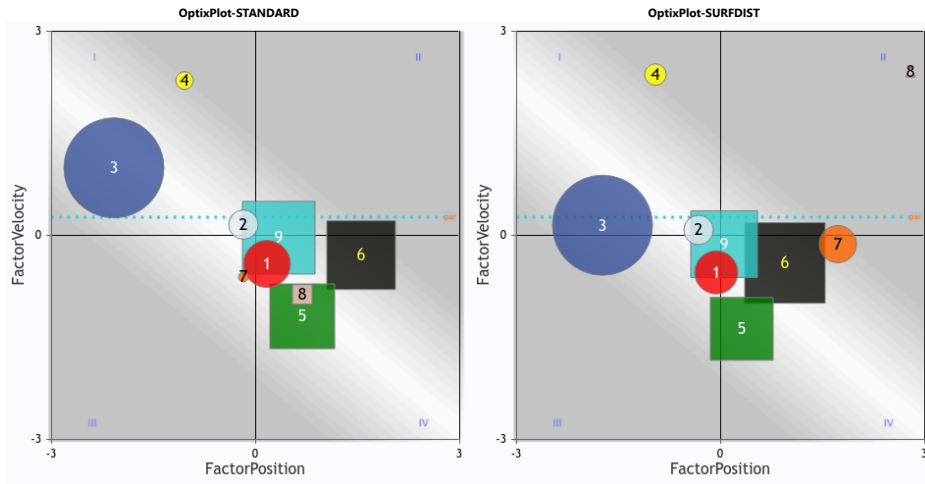

OptixProgram™

HAW 2024-09-12 Race 8 $22,000

Route 8.5f Turf

Claiming (Clim 20000)

3 year olds and up

PlotFit Contention SpeedRate 34

Past 3 Runlines

PN	Horse	ML	DLR	Surf	Dist	Prior RaceKeys	Prior RaceClass	oNg	oFIG	Fin	optixNOTES	OptixALERTS	RS
1	NILES CHANNEL J: EMIGH C A T: TRACY TANNER	12	21	⊕	8.5f	HAW_2024-08-22_09 8f CBY_2024-07-03_08 7.5f CBY_2024-06-13_03	Clim 10000 OClim 12500n1x OClim 20000n2x	B- EX -	78 58 74	2 11 6	WARM RUSH FREE WARM TROUBLES+ NO_PUSH	2LO	PC
2	MONSTERONTHEMIDWAY J: COHEN DAVID T: BLOCK CHRIS M	5	39	⊕	8f	HAW_2024-08-04_10 8f HAW_2024-07-06_09 8f HAW_2024-06-15_01	Alw 33000n1x Alw 33000n1x Clim 25000	C+ B- B-	75 76 72	5 4 3	SAVED NO_LEAD PLODDY OTHER DROP? TROUBLE S MOVE SAVED MOVE		PC
3	LAVENDER EARL J: SLEVINSKY RACHEL T: RAMIREZ CARLOS	20	14	⊗	8.32f	HAW_2024-08-29_07 8f HAW_2024-08-18_08 8f HAW_2023-08-09_08	Clim 20000 Clim 10000 Clim 10000	B- C+ B-	79 75 72	2 5 5	RUSH BOS X_FLOW FTQ SAVED WARM BOS X_FLOW	TG30 NT 3LO	E
4	SAILING SOLO J: FELIX J E T: ROUSSEL LOUIS J	3	89	⊕	8f	HAW_2024-06-15_01 8.5f FG_2023-12-22_08 8.5f FG_2023-11-23_08	Clim 25000 OClim 50000n2x OClim 50000n2x	B- C+ B	72 83 90	2 9 1	PRESSED SAVED WARM COVER		EP
5	SILVER QUARTERS J: WALES T T: MANLEY STEVE	4	18	⊕	8.5f	HAW_2024-08-25_03 8.32f HAW_2024-06-23_05 8.5f IND_2024-06-04_07	MysteryGvrH75k BucksBoyHB75k OClim 40000n2x	B- B- B-	77 79 78	3 3 2	NASAL S FREE MOVE X_FLOW NASAL S FREE MOVE MOVE	2LO	C
6	BATTLE SCARS J: MOJICA O T: BLOCK CHRIS M	3.5	110	⊕	8f	HAW_2024-05-25_07 8f FG_2024-03-23_06 8.5f FG_2024-02-25_07	Alw 33000n1x Alw 75000n1x Alw 58000n1x	B B- B-	84 83 80	1 6 3	TACTIC+ MOVE WIDE TROUBLE CLOSE	RW1	C
7	MCMONEY J: COLON LUIS H T: WINEBAUGH CHERYL	15	14	⊗	8.32f	HAW_2024-08-29_07 8.32f IND_2024-08-05_04 8.32f HAW_2024-05-18_04	Clim 20000 Clim 25000 Clim 25000b	B C+ B	83 64 79	1 4 2	NASAL S PERFECT FREE MOVE HARD OTHER NASAL S NASAL S SLOG CLOSE	TG30 RW1 NT 3LO	PC
8	WHAT A COUNTRY J: HERNANDEZ ISRAEL T: BAHENA FERNANDO	20	18	D	8.32f	HAW_2024-08-25_04 8f FAN_2024-08-06_06 8.32f HAW_2024-06-09_06	OClim 50000b OClim 10000b OClim 50000b	C+ C+ C	77 75 66	5 4 5	SAVED FLOW TROUBLE S KICKBACK SLOG SAVED	GW2 3LO	C
9	SHADY MCGEE (IRE) J: RODRIGUEZ WALTER A T: RODRIGUEZ EDUARDO	6	21	⊕	8.5f	HAW_2024-08-22_09 9f HAW_2024-08-01_07 8.5f HAW_2024-06-16_04	Clim 10000 Clim 10000 Alw 33000n1x	B- B C+	76 84 71	3 1 6	SAVED TACTIC+ SAVED MOVE NASAL S WIDE	RW2 3LO	C

Register at optixeq.com and enter the future of handicapping.

Copyright © 2015-2024 EquiLytx LLC. All rights reserved.