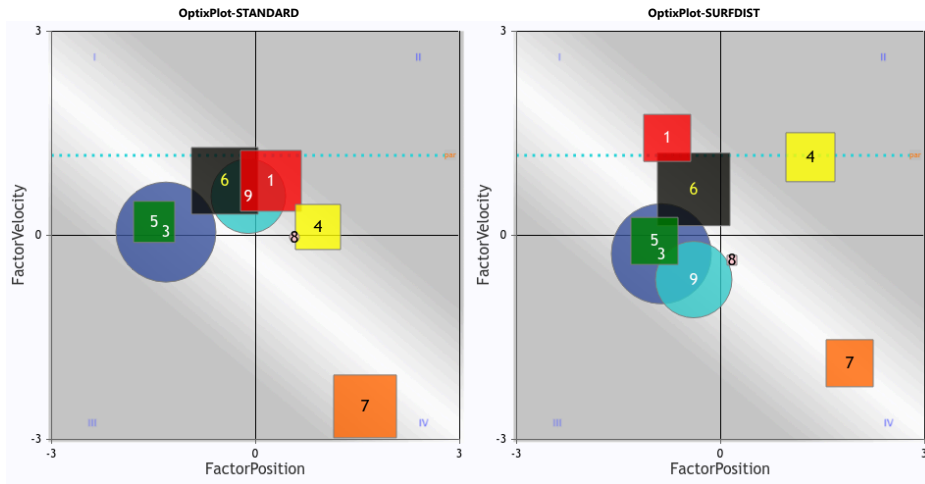

OptixProgram™
HAW 2024-09-12 Race 7 $38,000
Sprint 6f Dirt
Allowance (Alw 38000n1x)
3 year olds and Up - Fillies/Mares

PlotFit ● Contention ⚡ SpeedRate ○ 0

Past 3 Runlines

PN	Horse	ML	DLR	Surf	Dist	Prior RaceKeys	Prior RaceClass	oNg	oFIG	Fin	optixNOTES	OptixALERTS	RS
1	DEVIL J: CENTENO ALEXIS T: BOYCE MICHELE	2.5	11	⊕ D	5f 6f 6.5f	HAW_2024-09-01_02 HAW_2024-08-11_04 HAW_2024-07-14_05	Alw 36000n1x Alw 33000n1x Alw 33000n1x	C+ B- C+	73 78 74	4 2 4	SAVED CLOSE LONE TURF? PRESSED TROUBLE- DROP?	RW2	S EP
3	SANITARIUM J: HERNANDEZ O K T: FOSDICK STEPHEN V	15	21	D D -	6f 6f -	HAW_2024-08-22_02 HAW_2024-08-04_07 -	Md Sp Wt Md Sp Wt -	B C+ -	64 36 -	1 3 -	WARM BOS SAVED HARD NASAL_S RUSH WIDE MOVE NO_FINISH RUSH LONE DROP? NO_FINISH	TG30 RW1 RW2 NT	S E
4	RUMBRANDT J: FELIX J E T: BOYCE MICHELE	4.5	11	⊕ D ⊗	5f 6f 8.32f	HAW_2024-09-01_02 HAW_2024-08-11_04 HAW_2024-07-11_07	Alw 36000n1x Alw 33000n1x Alw 33000n1x	C+ C+ C+	70 72 74	6 3 3	RUSH SAVED TROUBLE SHUFFLE DROP? SLOG TROUBLE_S WIDE MOVE DROP? RUSH LONE DROP? NO_FINISH	RW3	S C
5	LOST SUNSET J: EMIGH C A T: KIRBY FRANK J	6	25	D D D	6f 5.5f 6f	HAW_2024-08-18_04 HAW_2024-08-08_07 HAW_2024-07-18_08	Clm 5000n2l Md 6250 Md 6250	B B C+	72 69 58	1 1 2	EASY_LEAD PRESSED SAVED FLOW HOT BOS NO_LINE NO_FINISH	OF3 RW1 RW3 NT	S EP
6	MISS MIKOS J: COHEN DAVID T: ROBERTSON HUGH H	3	103	D D D	6f 6f 6f	HAW_2024-06-01_01 HAW_2024-05-18_05 FG_2024-03-24_01	Md Sp Wt Md Sp Wt Md 30000	B B- B	77 72 80	1 2 2	WEATHER TACTIC+ RUSH TROUBLES+ RUSH DUEL WIDE IMPROVE? BIAS	RW1 GW3 RW3	S P
7	JOYZELLA J: SLEVINSKY RACHEL T: SPAGNOLA IDA	8	14	⊗ D D	8.5f 6f 8.32f	HAW_2024-08-29_05 HAW_2024-08-04_07 HAW_2024-07-25_02	Clm 20000n2l Md Sp Wt Md Sp Wt	B- B C+	64 63 63	4 1 4	FREE MOVE WIDE HOT DROP? MOVE FREE DROP?		S PC
8	COME ON LADY J: REYES FRANK T: CHILDERS VANCE	12	40	D D D	6f 5.5f 6f	FAN_2024-08-03_07 HAW_2024-07-11_04 HAW_2024-06-23_11	OCIm 10000n2l Md Sp Wt Md Sp Wt	B- B C+	63 69 57	3 1 6	MOVE SLOG SAVED NO_PUSH TURF?		S P
9	FREEDOM ATTACK J: MOJICA O T: CHILDERS VANCE	10	49	D ⊕ D	6f 5f 5.5f	HAW_2024-07-25_01 HAW_2024-06-09_08 HAW_2024-04-14_05	Clm 12500n2l Alw 33000n1x Alw 35000n1x	B C C	64 62 42	1 7 7	TACTIC+ TROUBLE_S RUSH FLOW DROP? COVER GATE RUSH FTQ SAVED OTHER	RW1	S P

Register at optixeq.com and enter the future of handicapping.

Copyright © 2015-2024 EquiLytx LLC. All rights reserved.