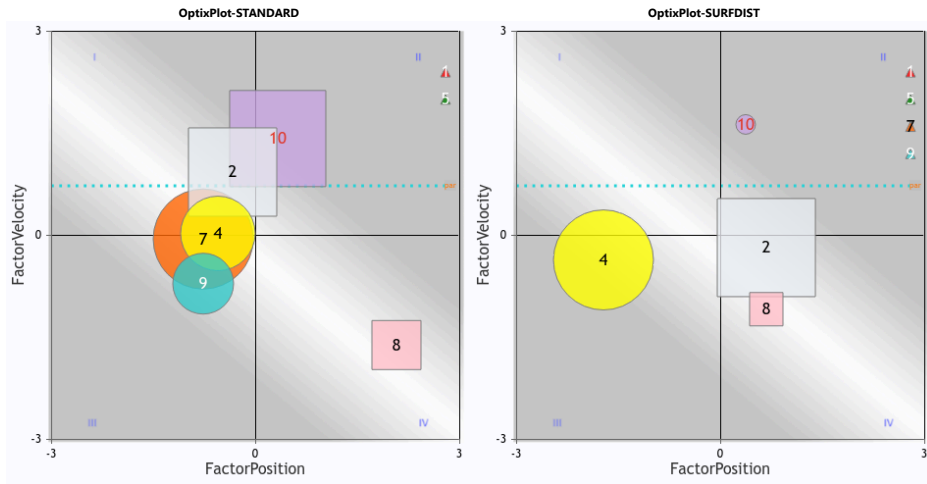

PlotFit ● Contention ⚙️ SpeedRate 📉 20

Past 3 Runlines

PN	Horse	ML	DLR	Surf	Dist	Prior RaceKeys	Prior RaceClass	oNg	oFIG	Fin	optixNOTES	OptixALERTS	RS
1	GEMINEM J: HERNANDEZ ISRAEL T: DIZEO DINO	20	FTS	-	-	-		-	-	-			
2	GEORGIA ON E'SMIND J: FELIX J E T: HARAN JOHN	5	28	⊗	5.5f 7f 6.5f	HAW_2024-08-15_07 CD_2024-06-19_09 CD_2024-05-17_04	Md Sp Wt Md 20000 Md 30000	C+ B- C+	62 72 63	4 2 4	PLODDY NO_LEAD DROP? PRESSED TROUBLE_S RUSH WIDE	2LO	E
4	MISS HIGH N MIGHTY J: ULLOA CARLOS JOAN T: RAMIREZ CARLOS	30	89	⊕	5.5f 5f 5.5f	HAW_2024-06-15_05 HAW_2024-05-19_05 HAW_2024-04-20_04	Md Sp Wt Md Sp Wt Md Sp Wt	C C C	44 48 33	7 8 7	LONE NO_KEEP OTHER STRETCH? WIDE NO_KEEP DROP?	RW1	P
5	CAIRO DREAM J: COHEN DAVID T: BLOCK CHRIS M	6	FTS	-	-	-		-	-	-			
7	ISABELLA'S BEAUTY J: EMIGH C A T: HERNANDEZ ARMANDO	10	21	D	6f 6f	HAW_2024-08-22_02 HAW_2024-08-04_07	Md Sp Wt Md Sp Wt	C B-	42 46	7 2	RUSH FTQ WIDE RUSH X_FLOW		E
8	WAHIDA OF MARDAN J: SLEVINSKY RACHEL T: DIZEO DINO	20	28	⊗	5.5f 5.5f 5.5f	HAW_2024-08-15_07 HAW_2024-07-21_08 HAW_2024-07-11_04	Md Sp Wt Md Sp Wt Md Sp Wt	C C C+	40 54 44	6 8 6	STRETCH? DROP? SLOG WIDE STRETCH? NO_KEEP OTHER		
9	WILDWOOD ADIOS J: WALES T T: BECKER SCOTT	8	68	D	6f	FAN_2024-07-06_02	Md Sp Wt	C+	48	6	RUSH SAVED	NT	
10	LIFE'S SAGA (IRE) J: CENTENO ALEXIS T: DAVIS CHRISTOPHER	3	29	A	6f 5.5f 8f	PID_2024-08-14_04 ELP_2024-07-15_05 KEE_2024-04-21_03	Md Sp Wt Md Sp Wt Md Sp Wt	B- C+ C	67 66 70	2 7 10	OTHER NO_COVER TURF? SLOG TROUBLE_S WIDE MOVE PRESSED SAVED NO_KEEP ONE_TURN	TG30 3LO	P