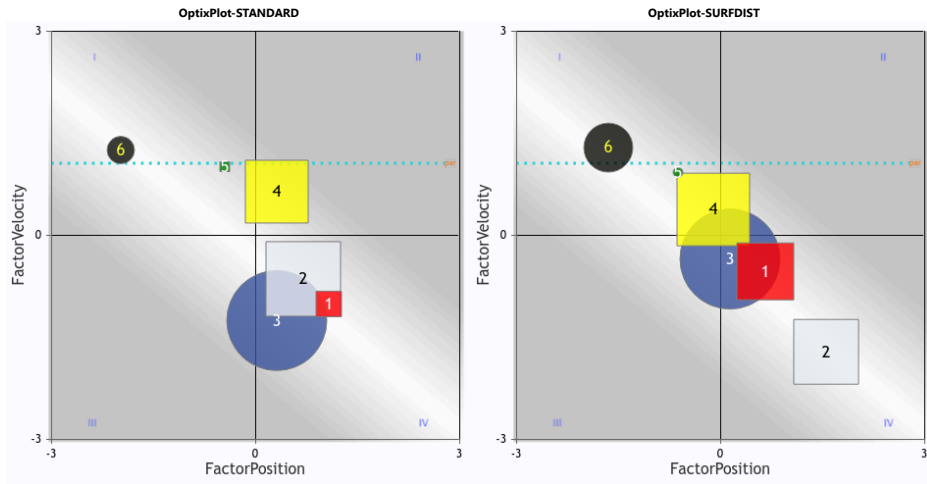

OptixProgram™
HAW 2024-09-12 Race 1 \$18,000
Route 8.5f Turf
 Claiming (CIm 20000b)
3 year olds and Up

PlotFit ● Contention ⚙ SpeedRate 17

Past 3 Runlines

PN	Horse	ML	DLR	Surf	Dist	Prior RaceKeys	Prior RaceClass	oNg	oFIG	Fin	optixNOTES	OptixALERTS	RS
1	STORM'S REFLECTION J: BLANCHE RISHAWN T: PEREZ MANNY	10	14	⊗	8.32f 8f 8.5f	HAW_2024-08-29_07 CBY_2024-08-11_05 HAW_2024-07-11_03	CIm 20000 CIm 10000b CIm 20000b	C+ B- C	67 73 60	3 3 5	MOVE SLOG WIDE BURST TURF? WIDE PLODDY NO_KEEP		PC
2	BOURBON LIFE J: CENTENO ALEXIS T: MERAZ ANTONIO	2.5	21	⊗	8f 8.32f 8.32f	HAW_2024-08-22_03 HAW_2024-07-18_04 HAW_2024-06-29_04	CIm 20000b CIm 25000b CIm 25000b	B- B- C+	73 82 70	2 3 4	TACTIC- WIDE X_FLOW TROUBLE- CLOSE WIDE CLOSE FREE X_FLOW		C
3	LAWMAKER J: SANTIAGO VICTOR T: MILLER PATTI R	12	21	⊗	8f 7.5f 8.5f	HAW_2024-08-22_03 HAW_2024-08-01_03 HAW_2024-07-11_03	CIm 20000b CIm 20000b CIm 20000b	C- C+ C	47 59 45	7 5 6	SLOG TROUBLE+ X_FLOW DROP? NASAL_S SLOG TROUBLE- NASAL_S RUSH NO_KEEP		PC
4	EVEN THE WIND J: MOJICA O T: BLOCK CHRIS M	1.8	21	⊗	8f 8.5f 8f	HAW_2024-08-22_03 HAW_2024-07-21_06 HAW_2024-07-06_09	CIm 20000b CIm 20000n2l Alw 33000n1x	B- B+ B-	72 86 74	3 1 5	SLOG TROUBLE_S WIDE MOVE TACTIC+ SAVED MOVE CLOSE SAVED	RW2	C
5	HAY MOON J: FELIX J E T: REAVIS MICHAEL L	3.5	21	⊗	8f 7.5f 7.5f	HAW_2024-08-22_03 HAW_2024-08-01_03 HAW_2024-06-30_07	CIm 20000b CIm 20000b CIm 17500n2l	B- C+ B	71 62 86	4 4 1	PRERACE+ FREE COVER DROP? NASAL_S SLOG WIDE MOVE NASAL_S PERFECT FREE MOVE	TG30 RW3	EP
6	NATHANIEL'S HOPE J: COLON LUIS H T: WINEBAUGH CHERYL	4.5	32	⊗	8f 8.5f 7.5f	HAW_2024-08-11_10 HAW_2024-07-21_06 HAW_2024-06-30_07	CIm 20000n2l CIm 20000n2l CIm 17500n2l	B C+ C+	76 79 69	1 3 7	PERFECT SAVED BOS SAVED NO_FINISH WIDE PLODDY	TG45 RW1 RW2	PC