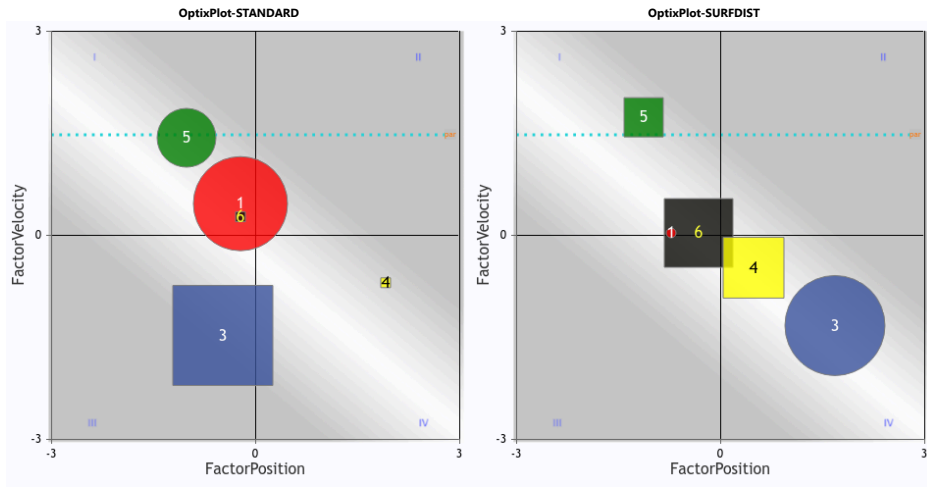

OptixProgram™

HAW 2024-09-12 Race 3 $39,000
Sprint 6f Dirt
Allowance Optional Claim (OCIm 80000b)
3 year olds and Up

PlotFit ● Contention ● SpeedRate ● 0

Past 3 Runlines

PN	Horse	ML	DLR	Surf	Dist	Prior RaceKeys	Prior RaceClass	oNg	oFIG	Fin	optixNOTES	OptixALERTS	RS
1	SHARP HERO J: HERNANDEZ O K T: MERAZ ANTONIO	8	97	D	6f	PRM_2024-06-07_07 CD_2023-09-16_06 HAW_2023-08-20_06	PrairiRseB50k OpenMindL300k OCIm 80000b	C C+ B	67 81 83	5 5 1	RUSH SAVED RUSH WIDE WARM_UP RUSH		P
3	WINNEMAC AVENUE J: CENTENO ALEXIS T: DIVITO JAMES P	3	144	D	8.5f	OP_2024-04-21_08 OP_2024-03-02_04 OP_2024-01-26_10	OCIm 75000n2x OCIm 75000n2x OCIm 62500n2x	B C+ C	90 85 71	1 6 8	LONE FLOW COVER RANK GATE RUSH TRAFFIC NO_KEEP	RW1	EP
4	NAVY SEAL J: MOJICA O T: KNOTT NANCY S	5	42	D	6f	HAW_2024-08-01_08 HAW_2024-06-08_07 OP_2024-05-04_11	OCIm 50000b OCIm 50000b ArkBrdrChB200k	B C+ C+	89 85 81	1 3 5	WARM TACTIC+ SLOG SAVED MOVE	TG45 RW1 ZLO	PC
5	DEVIL'S TOWER J: EMIGH C A T: HERNANDEZ ARMANDO	3.5	30	D	6f	FAN_2024-08-13_06 FAN_2024-07-23_06 HAW_2024-07-07_07	OCIm 25000 OCIm 25000 OCIm 80000b	B - B-	93 90 88	4 1 2	NASAL_S OTHER MOVE NO_LINE WEATHER DUEL	OF3 NT	PC
6	WENT WEST J: COLON LUIS H T: RODRIGUEZ HUGO	2.5	22	A	6f	PID_2024-08-21_03 HAW_2024-07-07_07 HAW_2024-06-22_03	OCIm 50000b OCIm 80000b OCIm 50000b	B- B- B	83 88 87	3 3 1	WARM RUSH X_FLOW WEATHER WARM_UP CLOSE SAVED MOVE	ZLO	PC

Register at optixeq.com and enter the future of handicapping.

Copyright © 2015-2024 EquiLytx LLC. All rights reserved.