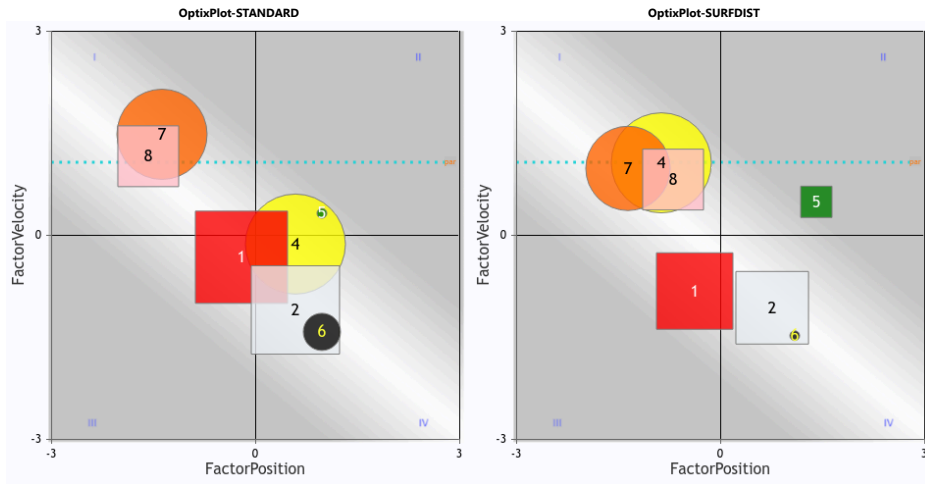

OptixProgram™
HAW 2024-09-12 Race 9 $12,500
Route 8.32f Dirt
Claiming (Clim 5000b)
3 year olds and Up - Fillies/Mares

PlotFit ● Contention ⚙ SpeedRate 13

Past 3 Runlines

PN	Horse	ML	DLR	Surf	Dist	Prior RaceKeys	Prior RaceClass	oNg	oFIG	Fin	optixNOTES	OptixALERTS	RS
1	EMITYAAZ J. MOJICA O T. MARTINEZ RALPH	6	23	D	6f	FAN_2024-08-20_06 8.32f HAW_2024-08-04_04 8.32f HAW_2024-07-25_08	Clim 7500 Clim 5000b Clim 5000b	C 55 B- 65 C+ 65	8 3 3	8 3 3	RUSH SAVED NO_KEEP SAVED PLODDY OTHER RUSH PLODDY		EP
2	MAIDEN ROCK J. COHEN DAVID T. CANDELAS BLANCA	8	32	D	8.32f 8.32f 8f	HAW_2024-08-11_03 HAW_2024-07-25_08 CBY_2024-06-30_05	Clim 5000b Clim 5000b Clim 5000b	C+ 64 B- 68 B- 66	3 2 3	3 2 3	SAVED CLOSE WARM TACTIC- BTL SLOG TROUBLE_S CLOSE	GW3	C
4	JOCELYN J. SLEVINSKY RACHEL T. CAMPBELL JOEL	20	21	D	6f 6f 6f	HAW_2024-08-22_07 HAW_2024-08-01_01 HAW_2024-07-07_09	Clim 5000b Clim 5000b Clim 5000b	C 49 C+ 59 EX 25	6 3 5	6 3 5	TURF? TROUBLE- SAVED NO_LEAD WEATHER NASAL_S TROUBLES+ WIDE NO_PUSH		P
5	GHAALEB'S RANGER J. WALES T T. BECKER SCOTT	2.5	26	D	8f 6f 8.5f	FAN_2024-08-17_07 FAN_2024-06-08_03 OP_2024-04-27_07	OClim 10000b OClim 10000b OClim 24000	C 47 C+ 68 C 53	4 5 8	4 5 8	SLOG SAVED OTHER SAVED	2LO	PC
6	DIXIE LOVING J. HERNANDEZ ISRAEL T. BAHENA FERNANDO	12	49	D	8.32f 8.32f 8.32f	HAW_2024-07-25_08 HAW_2024-07-11_01 HAW_2024-06-16_02	Clim 5000b Clim 6250b Clim 5000b	C 55 C 55 C+ 64	6 5 3	6 5 3	SLOG SAVED SLOG SLOG SAVED MOVE TURF?		C
7	SUMMER AT THE SPA J. CENTENO ALEXIS T. RODRIGUEZ HUGO	5	32	D	8.32f 8.32f 7.5f	HAW_2024-08-11_03 HAW_2024-07-25_08 HAW_2024-06-23_10	Clim 5000b Clim 5000b Clim 13500	B- 68 C 58 C 68	2 5 11	2 5 11	LONE FLOW WARM EASY_LEAD NO_KEEP WIDE NO_KEEP NO_PUSH	TG45 RW1 RW2	E
8	PADDY GAL J. EMIGH CA T. HERNANDEZ ARMANDO	3.5	12	D	6f 8f 8f	FAN_2024-08-31_08 FAN_2024-07-06_04 FAN_2024-06-11_04	OClim 5000b OClim 10000n2l OClim 10000n2l	C+ 59 - 69 - 70	5 1 1	5 1 1	TROUBLE_S RUSH SAVED TROUBLE- TURF? STRETCH?	2LO	EP

Register at optixeq.com and enter the future of handicapping.

Copyright © 2015-2024 EquiLytx LLC. All rights reserved.