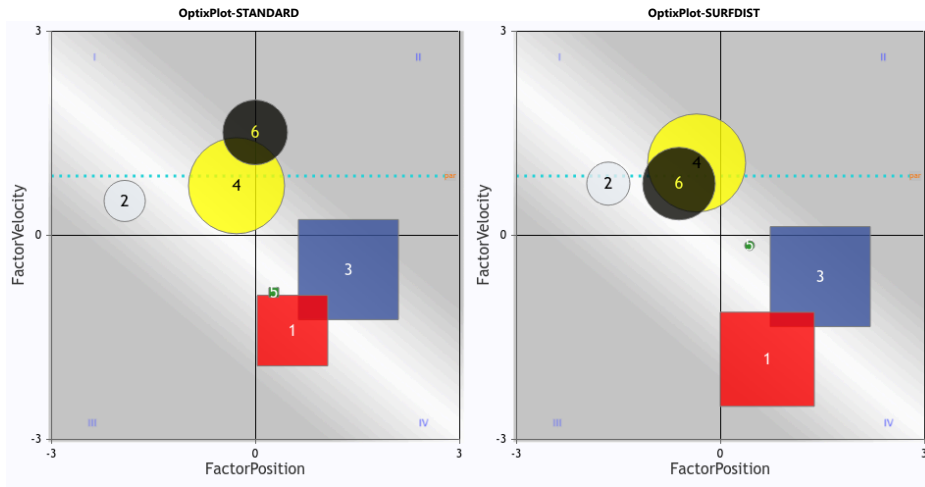

OptixProgram™

HAW 2024-09-12 Race 2 $24,000

Sprint 6f Dirt

Claiming (Cm 25000)

3 year olds and Up

PlotFit ● Contention ● SpeedRate ● 17

Past 3 Runlines

PN	Horse	ML	DLR	Surf	Dist	Prior RaceKeys	Prior RaceClass	oNg	oFIG	Fin	optixNOTES	OptixALERTS	RS
1	MOHAAFETH J: HERNANDEZ O K T: DOROCHENKO GENNADI	5	18	D	6f	HAW_2024-08-25_05 HAW_2024-07-28_01 HAW_2024-07-18_04	Cm 25000b Cm 12500b Cm 25000b	B B- C+	90 81 75	1 2 6	SAVED MOVE WARM_UP SLOG MOVE WIDE GATE SLOG MOVE WIDE	TG30 OF3 NT	C
2	WILDWOOD SICILIAN J: WALES T T: BECKER SCOTT	3	16	D	6f	FAN_2024-08-27_06 HAW_2024-07-06_02 FAN_2024-06-11_06	OClm 15000b Cm 25000 OClm 15000b	B- B B-	77 89 85	2 1 3	NASAL_S BOS SAVED NO_LEAD	2LO	EP
3	CORTESE J: SANTOS ADEMAR T: HERNANDEZ ARMANDO	1.8	96	D	6.5f	HAW_2024-06-08_07 HAW_2024-05-11_04 HAW_2024-04-21_03	OClm 50000b OClm 40000b OClm 50000b	C+ B B-	81 86 84	5 1 3	SLOG COVER MOVE SAVED COVER CLOSE		PC
4	TABLE MONEY J: FELIX J E T: HARAN JOHN	6	96	D	5.5f	HAW_2024-06-08_04 HAW_2024-05-12_02 OP_2024-04-19_09	Alw 33000n1x Cm 25000b OClm 30000n1x	B C+ C+	76 82 81	1 3 5	WEATHER TACTIC+ SHUFFLE WIDE MOVE HOT NASAL_S RUSH PLODDY PLODDY	RW1	EP
5	BLOW TORCH J: HERNANDEZ ISRAEL T: ROSIN COTY W	4	14	D	6f	IND_2024-08-29_01 PID_2024-08-07_06 HAW_2024-07-06_02	Cm 25000n1y Cm 25000 Cm 25000	B- - B-	79 80 85	4 3 2	SLOG WIDE FREE MOVE		P
6	MISTER KELLY J: COLON LUIS H T: WINEBAUGH CHERYL	8	14	D	5.5f	HAW_2024-08-29_03 GP_2023-09-23_04 HAW_2023-08-10_08	Cm 25000 OClm 35000 Cm 25000	C+ B- C+	67 90 79	4 2 4	NASAL_S COVER PREP? STRETCH? DUEL GRIT-	GW1 2LO	P

Register at optixeq.com and enter the future of handicapping.

Copyright © 2015-2024 EquiLytx LLC. All rights reserved.