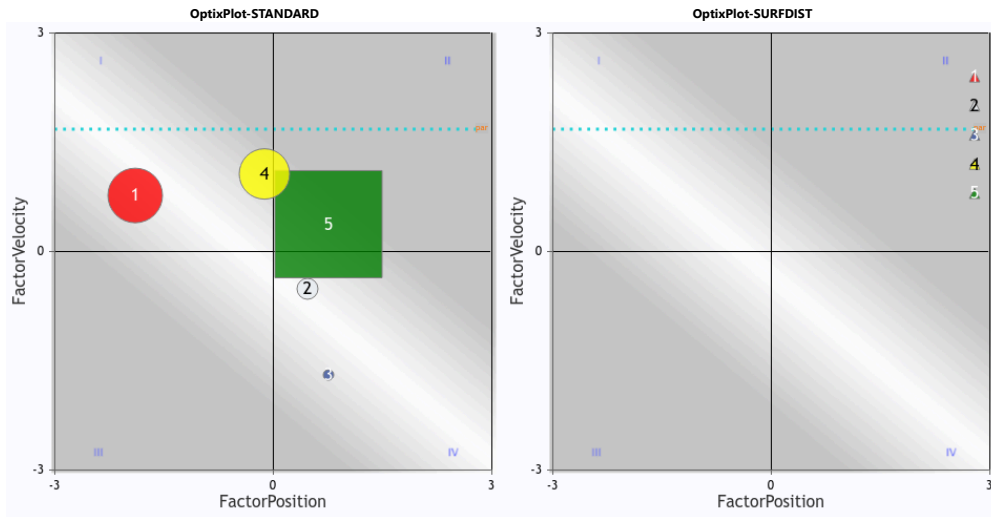

OptixProgram™

HAW 2025-03-27 Race 1 \$10,500

S_Sprint 5f Dirt

Claiming (Clm 5000n2l)

3 year olds & up

PlotFit ● Contention ✳ SpeedRate ○ 0

Past 3 Runlines

PN	Horse	ML	DLR	Surf	Dist	Prior RaceKeys	Prior RaceClass	oNg	oFIG	Fin	optixNOTES	OptixALERTS	RS
1	TALLAPOOSA J: HERNANDEZ O K T: RODRIGUEZ HUGO	4.5	145	D	6f	FAN_2024-11-02_07 HAW_2024-10-13_03 HAW_2024-08-11_09	OCIm 1000n2l Clm 12500n2l Clm 12500n2l	C C+ C	47 58 47	10 4 7	NO_KEEP FREE PLODDY FTQ SAVED		P
2	SHAMAN SEZ J: MURRILL MITCHELL T: ROBERTSON HUGH H	1.8	70	D	6f	FG_2025-01-16_02 OP_2024-12-20_10 HAW_2024-10-13_03	Clm 5000n2l Clm 14000n2l Clm 12500n2l	C C+ C	27 60 43	8 8 7	WARM_UP SLOG SLOG WIDE MOVE STRETCH? FTQ SAVED		E
3	CAPTAIN'S FLAG J: REYES FRANK T: MERAZ ANTONIO	3.5	79	D	8f	MVR_2025-01-07_06 TP_2024-12-21_03 MVR_2024-11-07_05	CLM7500NW2L Clm 15000n2l CLM5000NW2L	C C -	26 52 56	7 12 7	WEATHER GATE FTQ SAVED NO_PUSH TROUBLE_S WIDE NO_PUSH		P
4	CUPID'S WAR J: ROMAN CONSTANTINO T: LOPEZ ELIAS	5	21	D	6f	FG_2025-03-06_10 FG_2025-02-13_01 FG_2025-01-17_04	Clm 5000n2l Clm 5000n2l Clm 15000b	C C C	51 55 55	11 6 6	X_WIDE NO_LEAD WIDE FREE NO_LEAD		EP
5	MINIMO J: GONZALEZ SANTIAGO T: ROSAS RIGO	2.5	17	D	5.5f	MVR_2025-03-10_06 LRL_2024-12-13_03 LRL_2024-12-01_05	CLM5000NW2L Clm 12500n2l Clm 12500n2l	C+ - -	55 72 72	5 5 5	RUSH WIDE	2LO	C