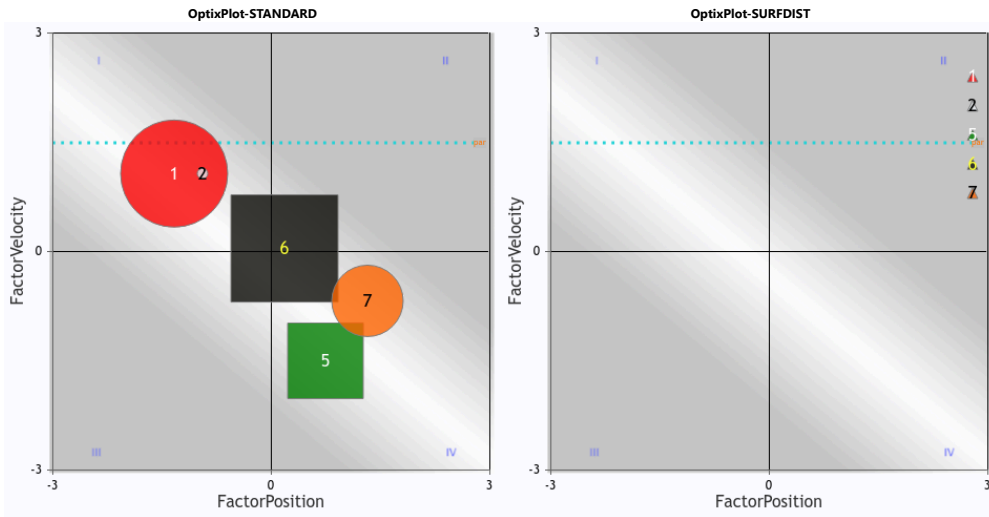

PlotFit ● Contention ⚙️ SpeedRate ↔️ 0

Past 3 Runlines

PN	Horse	ML	DLR	Surf	Dist	Prior RaceKeys	Prior RaceClass	oNg	oFIG	Fin	optixNOTES	OptixALERTS	RS
1	CUMBERLAND FALLS J: MURRILL MITCHELL T: RODRIGUEZ HUGO	3.5	14	A	8f	TP_2025-03-13_01 TP_2025-02-12_01 TP_2024-12-20_04	C1m 7500n2l C1m 15000n2l C1m 30000n2l	C C+ C+	55 61 68	7 6 7	SAVED NO_KEEP WEATHER WIDE DUEL NO_KEEP TACTIC- SLOG SAVED	3LO	P
2	ELODINE J: HERNANDEZ O K T: LOPEZ ELIAS	6	41	D	6f	FG_2025-02-14_06 FG_2025-01-16_09 FG_2024-12-26_01	Md 12500 Md 12500 Md 12500	B B- B	63 60 69	1 2 2	TACTIC+ TROUBLE- SLOG TROUBLE_S MOVE	TG45 RW1	EP
5	JOYZELLA J: REYES FRANK T: SPAGNOLA IDA	8	168	⊕	8f	HAW_2024-10-10_04 HAW_2024-09-12_07 HAW_2024-08-29_05	C1m 20000n2l Alw 38000n1x C1m 20000n2l	C C+ B-	62 62 64	9 5 4	WIDE NO_KEEP WARM STRETCH? FREE MOVE WIDE HOT DROP?		P
6	FLATHEAD FINALE J: MOJICA O T: MARTINEZ RALPH	2.5	98	D	6.5f	DED_2024-12-19_10 DED_2024-11-02_01 FAN_2024-10-15_07	C1m 7500n2l C1m 5000n2l OC1m 10000n2x	B- - -	61 65 59	2 2 4	TROUBLE_S MOVE		PC
7	CALLAS J: LOPEZ U A T: SLAGER MIKE	10	34	A	8f	TP_2025-02-21_04 TP_2025-01-30_04 TP_2025-01-17_04	C1m 7500n2l C1m 7500n2l C1m 7500n2l	C B C+	57 70 59	8 2 6	SLOG TROUBLE_S TACTIC- WEATHER PERFECT SAVED PLODDY SLOG	RW2	PC