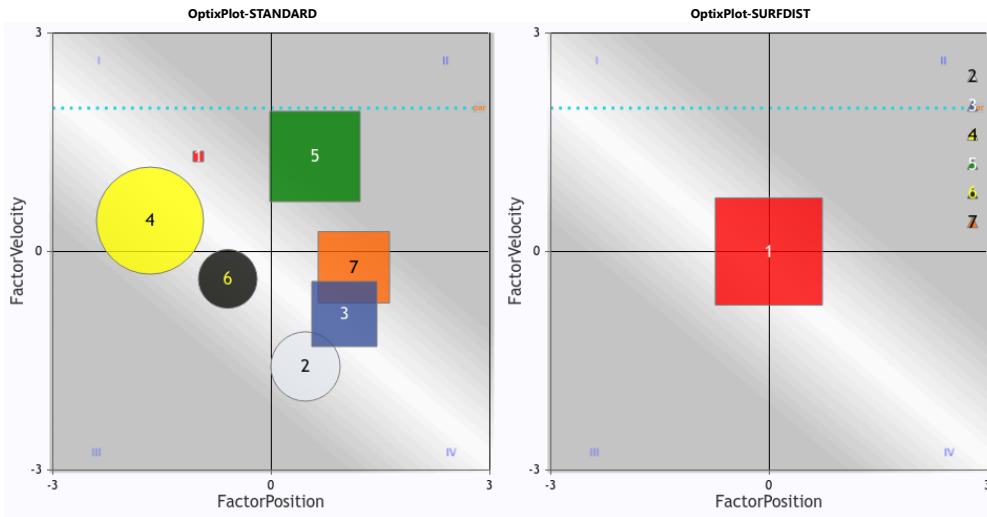

3 year olds & up

PlotFit ● Contention ✪ SpeedRate ○ 0

Past 3 Runlines

PN	Horse	ML	DLR	Surf	Dist	Prior RaceKeys	Prior RaceClass	oNg	oFIG	Fin	optixNOTES	OptixALERTS	RS
1	TEAM TROY J: HERNANDEZ O K T: MERAZ ANTONIO	5	19	A	6f	TP_2025-03-08_01 TP_2025-01-25_08 TP_2024-12-14_02	Md 7500 Md 30000 Md Sp Wt	B- C+ C	64 55 65	2 6 10	SAVED WARM DUEL NO_KEEP X_FLOW TROUBLE_S SAVED	TG30	PC
2	MY LAST ESCAPADE J: LOPEZ U A T: SLAGER MIKE	10	50	A	8f	TP_2025-02-05_10 TP_2025-01-16_08 IND_2024-11-13_11	Md 15000 Md 30000 Md Sp Wt	C C -	53 55 52	8 11 7	SLOG TROUBLE_S COVER MOVE GALLOP+ IMPROVE? -	GW1	PC
3	RAMESES J: REYES FRANK T: MERAZ ANTONIO	4	42	A	8f	TP_2025-02-13_03 TP_2025-01-23_08 TP_2024-12-11_09	Md 7500 Md 7500 Md 7500	C+ C+ -	69 68 64	5 8 7	COVER WEATHER TURF? OTHER	OF3	C
4	WESTEROS J: COHEN DAVID T: CANDELAS BLANCA	8	25	D	8.5f	OP_2025-03-02_10 OP_2025-02-15_04 OP_2025-01-18_04	Md 12500 Md 12500 Md 12500	C C C	57 54 43	9 9 8	LONE NO_KEEP WEATHER TROUBLE- TRAFFIC NO_KEEP WIDE NO_KEEP TROUBLE-	OF3 RW1	C
5	PLUNDER J: CENTENO ALEXIS T: QUINONEZ MAX	3	22	A	6.5f	TP_2025-03-05_10 TP_2025-02-12_10 TP_2025-01-24_01	Md 5000 Md 5000 Md 15000	B B- C+	72 71 72	2 4 5	WEATHER SLOG WIDE MOVE OTHER WEATHER WIDE	TG30 NT	C
6	RAGNOW J: MURRILL MITCHELL T: RODRIGUEZ EDUARDO	8	34	D	6f	FG_2025-02-21_01 OP_2025-02-01_02 FG_2025-01-11_03	Md 12500 Md 30000 Moc 50000	C C+ C	45 63 59	7 5 5	WIDE WIDE TURF?		P
7	BERKUS (FR) J: LOVEBERRY JARETH T: RIVELLI LARRY	2.5	38	⊕	8f	FG_2025-02-17_06 FG_2025-02-02_05	Md 30000 Md Sp Wt	EX B- -	63 73	11 5	TROUBLE+ WIDE NASAL_S WIDE CLOSE STRETCH?	GW1	