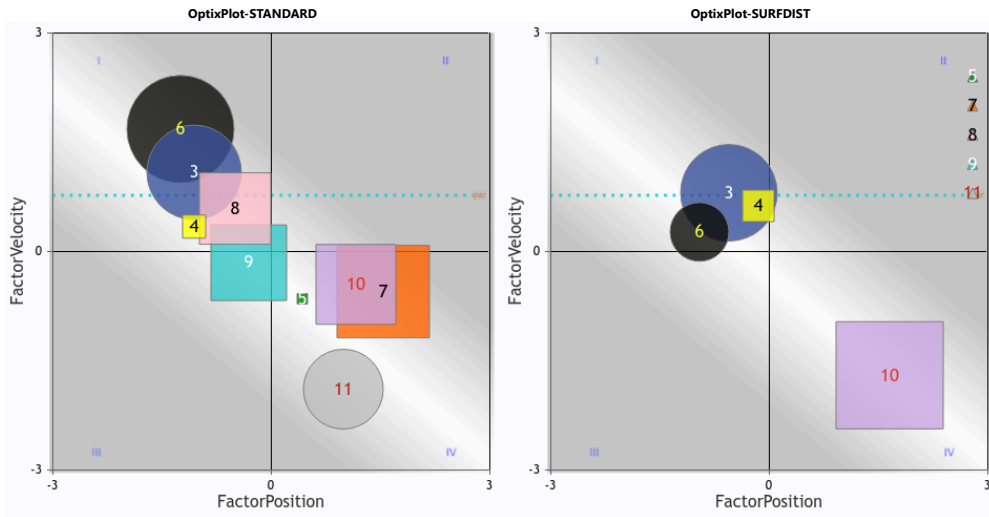

OptixProgram™

HAW 2025-03-27 Race 7 $10,500

S_Sprint 5f Dirt

Claiming (CIm 5000n1y)

4 year olds & up - Fillies/Mares only

PlotFit ● Contention ⚙ SpeedRate 19

Past 3 Runlines

PN	Horse	ML	DLR	Surf	Dist	Prior RaceKeys	Prior RaceClass	oNg	oFIG	Fin	optixNOTES	OptixALERTS	RS
3	MAMBA OUT J: MOJICA O T: MARTINEZ RALPH	15	96	D	6.5f	DED_2024-12-21_07	CIm 5000	C-	-	5	MOVE NO_KEEP		EP
				D	5f	DED_2024-11-29_02	OCIm 5000	-	61	5			
				D	6f	FAN_2024-10-22_02	CIm 6250	-	45	5			
4	BE MY BESTIE J: MURRILL MITCHELL T: HERNANDEZ ARMANDO	3	39	D	6f	OP_2025-02-16_04	CIm 12500b	C	58	10	NASAL_S WARM_UP GATE PLODDY NO_KEEP	2LO	EP
				D	6f	OP_2024-12-21_02	CIm 10000	C	58	7	NASAL_S PLODDY NO_KEEP OTHER		
				⊕	5.5f	HAW_2024-09-05_03	CIm 10000	B-	70	2	WARM_UP GATE RUSH SAVED DUEL		
5	APRIL'S GEM J: HERNANDEZ O K T: ROSAS RIGO	10	14	⊕	8f	FG_2025-03-13_07	OCIm 10000	C	67	10	RANK COVER		EP
				⊕	8f	FG_2025-01-31_04	CIm 20000b	B-	79	3	SAVED NO_LEAD		
				⊗	8.32f	FG_2025-01-05_03	OCIm 10000	C	56	10	COVER SAVED NO_KEEP		
6	MY LADY SLEW J: ROMAN CONSTANTINO T: RODRIGUEZ JOSE G	8	54	⊕	5f	FG_2025-02-01_03	CIm 20000b	C+	73	6	TROUBLE- PLODDY		E
				⊕	6f	FG_2025-01-05_01	CIm 5000b	C+	49	6	SAVED FTQ		
				⊕	7.5f	HAW_2024-10-13_02	CIm 20000	C	59	10	FREE NO_KEEP		
7	WILD TAPIT J: LOVEBERRY JARETH T: MARTINEZ RALPH	10	15	A	6.5f	TP_2025-03-12_06	CIm 5000n1y	C	61	7	SLOG WIDE	3LO	C
				A	6f	TP_2025-02-05_02	CIm 5000b	C	60	6	WEATHER MOVE COLD		
				D	6f	IND_2024-11-05_09	CIm 5000b	-	74	3			
8	GO STORMIN GIRL J: CENTENO ALEXIS T: HUGHES EARL W	6	109	D	5.5f	MNR_2024-12-08_06	CIm 10000	C	50	9	NASAL_S RUSH TRAFFIC SHUFFLE	RW3	EP
				D	6f	IND_2024-11-05_04	OCIm 10000	-	82	2			
				D	6f	HAW_2024-09-29_02	CIm 7500b	B	74	1	DELAY LONE REGRESS?		
9	HEAVENLY HASH J: REYES FRANK T: SPAGNOLA IDA	8	152	D	6f	FAN_2024-10-26_05	CIm 3200b	B-	63	3	NASAL_S TROUBLES+ RUSH WIDE X_FLOW		PC
				D	6f	HAW_2024-10-13_09	CIm 5000b	B-	68	3			
				D	6f	HAW_2024-09-29_02	CIm 7500b	C+	62	3	WARM_UP DELAY MOVE		
10	AWESOME SUNDAY J: GONZALEZ SANTIAGO T: ZAWITZ JOEL	12	61	D	5.5f	MVR_2025-01-25_06	CLM5000NW16M	C	43	11	TROUBLE_S		PC
				D	5.5f	MNR_2024-12-08_06	CIm 10000	-	65	5			
				D	6f	FAN_2024-05-25_04	OCIm 10000	-	64	3			
11	CAIRO SUMMER J: LOPEZ U A T: HUGHES EARL W	30	165	D	6f	HAW_2024-10-13_09	CIm 5000b	C	37	11	TROUBLE_S		PC
				D	8.32f	HAW_2024-09-26_08	CIm 5000b	C	51	7	SAVED NO_KEEP		
				D	9.5f	HAW_2024-09-15_05	Alw 7500s	C	39	7	TROUBLE_S RUSH WIDE NO_KEEP		

Register at optixeq.com and enter the future of handicapping.

Copyright © 2015-2025 EquiLytix LLC. All rights reserved.