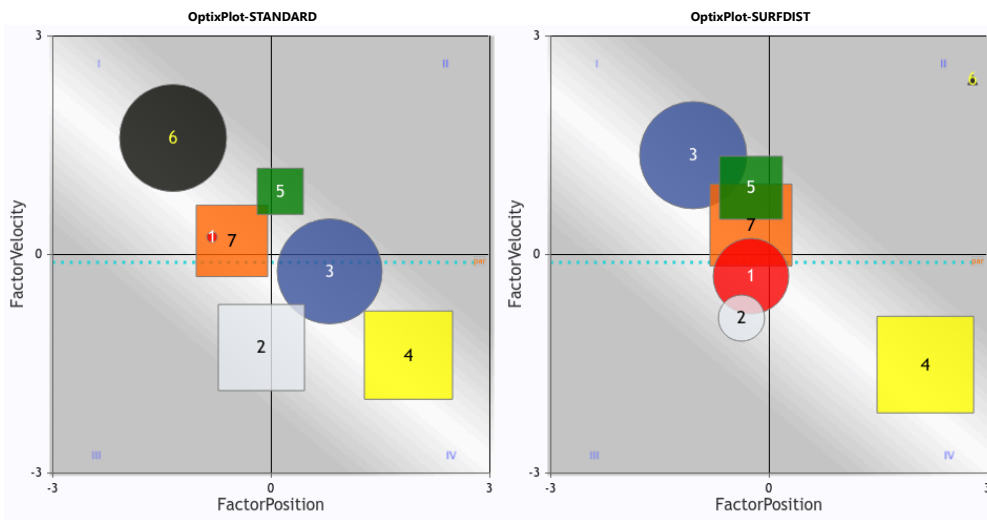

OptixProgram™

HAW 2025-03-27 Race 3 $11,000

Route 8.32f Dirt

Claiming (Clim 5000n3l)

3 year olds & up

PlotFit ● Contention ⚙️ SpeedRate 🏇 58

Past 3 Runlines

PN	Horse	ML	DLR	Surf	Dist	Prior RaceKeys	Prior RaceClass	oNg	oFIG	Fin	optixNOTES	OptixALERTS	RS
1	ANCIENT MAN J: ESQUIVEL VALENTIN T: HUGHES EARL W	12	129	D	8f	MVR_2024-11-18_07 FAN_2024-11-02_08 FAN_2024-10-24_01	CLM5000NW3L OClm 12500n3l Clim 4000n2l	C	55 59 68	6 6 1	TROUBLE_S TRAFFIC MOVE		P
2	ALVIN J: MURRILL MITCHELL T: RODRIGUEZ EDUARDO	10	145	D	8f	FAN_2024-11-02_08 FAN_2024-10-15_05 HAW_2024-10-10_02	OClm 12500n3l Clim 4000n3l Clim 12500b	C	54 62 71	7 6 5	RUSH SAVED NO_KEEP NO_PUSH SLOG WIDE MOVE X_FLOW DROP?		P
3	LINE TO GAIN J: HERNANDEZ ISRAEL T: ROSIN COTY W	5	54	A	8f	TP_2025-02-01_10 TP_2025-01-17_06 IND_2024-11-04_02	Clim 7500n3l Clim 7500n3l Clim 7500b	C	55 63 63	9 10 5	COVER TROUBLE- TROUBLE		PC
4	MYSTIFIER J: REYES FRANK T: ROSIN COTY W	4.5	47	D	8f	OP_2025-02-08_02 OP_2025-01-17_08 OP_2024-12-13_01	Clim 12500n3l Clim 12500b Clim 10000b	C	63 58 68	7 10 8	SLOG WIDE VSLOG WIDE CLOSE		C
5	BREAKOUT STAR J: BERMUDEZ SAMUEL E T: WEST AARON M	1.6	16	D	8f	MVR_2025-03-11_01 MVR_2025-01-25_07 TP_2024-12-11_07	CLM7500NW3L CLM5000NW2L Clim 7500n2l	B-	78 75 61	3 1 9	WIDE PLODDY	OF3 2LO	PC
6	I'M YOUR CAPTAIN J: BENDEZU ALEXANDER T: ZAWITZ JOEL	8	113	D	5f	MNR_2024-12-04_05 MNR_2024-11-12_04 FAN_2024-10-26_02	Clim 4000n3x Clim 4000n3x Clim 4000n3l	B-	59 73 61	3 3 5	NASAL_S RUSH		
7	SLAVA UKRAINI J: GONZALEZ SANTIAGO T: ROSAS RIGO	3	80	D	8.32f	MVR_2025-01-06_05 MVR_2024-12-19_06 MVR_2024-12-04_01	CLM5000NW3L CLM5000NW3L CLM5000NW3L	C+	67 70 78	7 4 2	SLOG MOVE TRAFFIC TROUBLE NO_LEAD		EP

Register at optixeq.com and enter the future of handicapping.

Copyright © 2015-2025 EquiLytx LLC. All rights reserved.