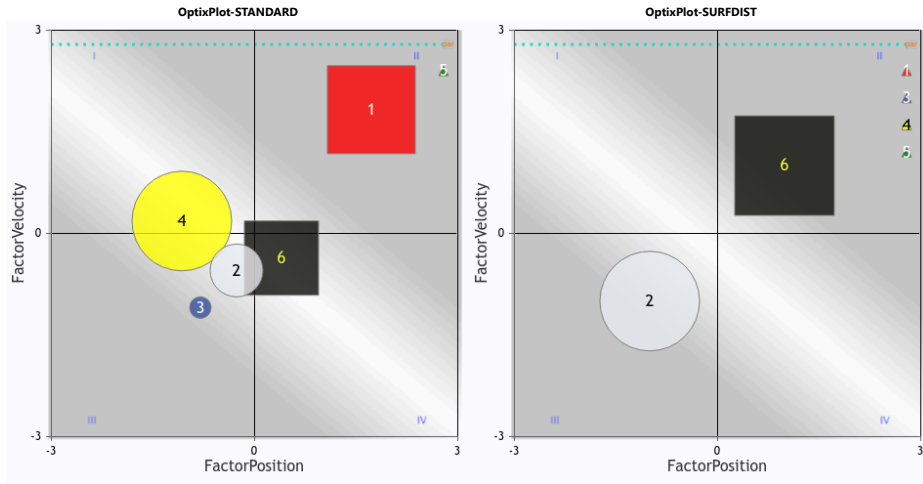

Maiden Special Weight (Md Sp Wt)

**3 year olds & up**

PlotFit ● Contention ❄ SpeedRate ○ 0

Past 3 Runlines

PN	Horse	ML	DLR	Surf	Dist	Prior RaceKeys	Prior RaceClass	oNg	oFIG	Fin	optixNOTES	OptixALERTS	RS
1	<b>MONDOGETSBUCKETS</b> J: COHEN DAVID T: BLOCK CHRIS M	2.5	273	D	6f	CD_2024-06-30_02 CD_2024-05-12_10	Md Sp Wt Md Sp Wt	C+ C+	82 73	6 6	WIDE SLOG MOVE GALLOP+	NT	
2	<b>GOLD JERRY</b> J: MOJICA O T: TRACY TANNER	8	274	D	4.5f	PRM_2024-06-29_04	Md Sp Wt	C+	49	5	NASAL_S RUSH NO_KEEP NO_LEAD	NT	
3	<b>BIGFOOT SIGHTING</b> J: MURRILL MITCHELL T: RODRIGUEZ EDUARDO	4	44	D	8f	FG_2025-02-14_02 FG_2025-01-26_05 FG_2024-12-29_03	Md 15000 Md 30000 Md 30000	B- B- C	66 69 65	2 2 7	RANK TROUBLE- SAVED NO_KEEP WARM BOS NO_KEEP		EP
4	<b>REGAINED POWER</b> J: LOVEBERRY JARETH T: RIVELLI LARRY	3	45	⊕	5.5f	FG_2025-02-13_06	Md Sp Wt	C	43	9	PRESSED SAVED NO_KEEP	NT	
5	<b>VIA DEL CORSO</b> J: CENTENO ALEXIS T: RIVELLI LARRY	4.5	FTS	-	-	-	-	-	-	-	-		
6	<b>RED RIZZLER</b> J: HERNANDEZ O K T: ROSAS RIGO	3.5	136	D	6f	MVR_2024-11-14_02 IND_2024-10-31_05 HAW_2024-09-19_07	MSW24300 Md Sp Wt Md Sp Wt	C - B-	56 50 68	6 9 3	WEATHER NO_KEEP NASAL_S COVER WIDE MOVE		P