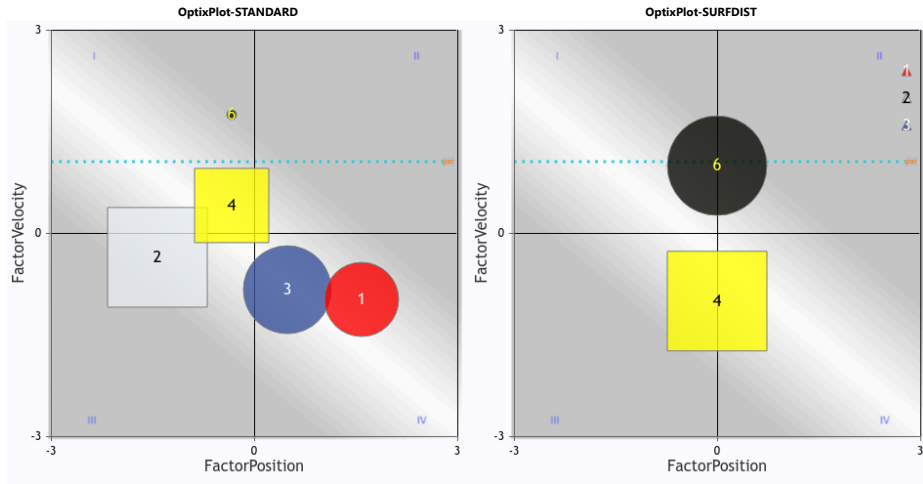

# OptixProgram™

HAW 2025-03-30 Race 2 \$9,500

Sprint 5.5f Dirt

Maiden Claimer (Md 6250)

3 year olds & up - Fillies/Mares only

PlotFit ● Contention ⚙️ SpeedRate ☂️ 17

Past 3 Runlines

PN	Horse	ML	DLR	Surf	Dist	Prior RaceKeys	Prior RaceClass	oNg	oFIG	Fin	optixNOTES	OptixALERTS	RS
1	<b>ENTICING OPTION</b> J: ROMAN CONSTANTINO T: YOUNG TERRY R	12	72	A A ⊕	8f 8f 5.5f	TP_2025-01-17_01 TP_2024-12-21_02 HAW_2024-10-03_09	Md 7500 Md 15000 Md 20000	C C C	30 36 34	10 11 8	RUSH WIDE SLOG SAVED SLOG WIDE <b>STRETCH?</b>		
2	<b>GOLDEN NOTE</b> J: HERNANDEZ O K T: MERAZ ANTONIO	3	43	A A A	8f 8f 8f	TP_2025-02-15_01 TP_2025-01-30_02 TP_2025-01-16_01	Md 5000 Md 5000 Md 15000	C B- C+	32 62 64	10 2 6	WEATHER NO_COVER NO_KEEP WEATHER PRESSED SLOG TROUBLE S		E
3	<b>GOVERNATRICE</b> J: GONZALEZ SANTIAGO T: LOPEZ ELIAS	6	42	⊕ ⊕ ⊗	8f 8f 8.5f	FG_2025-02-16_03 FG_2025-01-03_05 FG_2024-12-06_07	Md 30000 Md 30000 Md 30000	C C C	33 48 33	9 7 6	SLOG SAVED SHUFFLE <b>TURF?</b> <b>DROP?</b>		
4	<b>KATELYN'S MESS</b> J: ESQUIVEL VALENTIN T: HUGHES EARL W	10	131	D D D	6f 6f 6f	MVR_2024-11-19_03 PRM_2024-08-25_11 PRM_2024-08-12_10	MCL5000 Md 5000 Md 10000	C - -	49 48 50	7 7 5	WEATHER TROUBLE S WIDE		P
6	<b>LAST GASP</b> J: BENDEZU ALEXANDER T: BECKER SCOTT	2.5	16	D D D	6f 6f 6f	OP_2025-03-14_04 OP_2025-01-23_10 OP_2024-12-27_08	Md 12500 Md 12500 Md 12500	C C C+	37 34 63	12 9 5	NASAL S TROUBLE S RUSH NO_KEEP TROUBLE S RUSH SAVED NO_KEEP NO_PUSH WARM TROUBLE- <b>NO_FINISH</b>	RW3 ZLO	