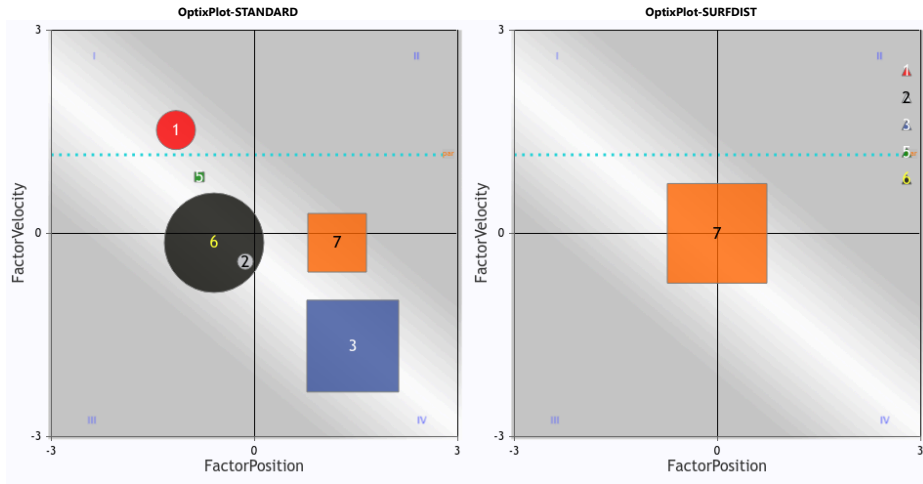

# OptixProgram™

HAW 2025-03-30 Race 4 \$13,000

S Sprint 5f Dirt

Claiming (CIm 12500b)

3 year olds & up

PlotFit Contention SpeedRate 15

Past 3 Runlines

PN	Horse	ML	DLR	Surf	Dist	Prior RaceKeys	Prior RaceClass	oNg	oFIG	Fin	optixNOTES	OptixALERTS	RS
1	<b>ALL ABOUT TONITE</b> J: MURRILL MITCHELL T: RODRIGUEZ EDUARDO	3	41	⊕	7.5f D 6f D	FG_2025-02-17_04 FG_2025-01-16_02 FG_2024-12-26_06	OClm 10000 CIm 5000n2l CIm 5000n2x	C+ B C+	74 78 65	5 1 5	RUSH X_FLOW NO_FINISH WARM_UP SAVED BOS LONE X_FLOW NO_FINISH	RW1 RW3	E
2	<b>GENERAL ISSUE (FR)</b> J: COLON LUIS H T: RODRIGUEZ EDUARDO	5	24	A	6.5f A 8f A 6.5f	TP_2025-03-06_10 TP_2025-02-08_02 TP_2025-01-04_07	CIm 7500n2l CIm 15000n2l CIm 30000n2l	B C C	80 69 68	1 7 10	FREE MOVE WIDE WARM_UP SAVED BOS NO_COVER FTQ TROUBLE- WARM COVER NO_KEEP	TG30 OF3 NT	C
3	<b>CITY OF CLOUDS</b> J: BENDEZU ALEXANDER T: MANLEY STEVE	4.5	30	A	6.5f A 6f A 6.5f	TP_2025-02-28_10 TP_2025-01-17_07 TP_2024-12-18_04	CIm 7500n3l CIm 15000n3l CIm 15000n3l	B B- B-	70 78 84	2 6 3	OTHER SAVED CLOSE BTL SLOG MOVE SAVED COVER CLOSE BLANKET	TG30 GW2	C
5	<b>SOMNUS</b> J: LOVEBERRY JARETH T: LYNCH HARRY E	6	150	D	6f D 6f D 6f	FAN_2024-10-31_02 FAN_2024-10-19_06 FAN_2024-10-01_05	CIm 7500 OClm 12500n3l CIm 5000n3x	B- - -	77 75 74	3 3 1	- - -	NT	EP
6	<b>LATE BLACKSMITH</b> J: HERNANDEZ O K T: LOPEZ ELIAS	12	114	D	6f D 6f D 6f	FG_2024-12-06_04 FAN_2024-10-29_09 FAN_2024-10-15_08	CIm 15000b OClm 12500b OClm 10000n2x	C - -	2 42 75	8 6 1	NO_KEEP NO_PUSH - -	-	E
7	<b>KING ANTHONY</b> J: MOJICA O T: HERNANDEZ ARMANDO	1.8	22	D	6f D 6f D 6f	OP_2025-03-08_05 OP_2025-02-15_02 OP_2025-01-18_05	CIm 20000b CIm 35000n3l CIm 35000n3l	C+ C B-	75 75 77	8 10 8	WEATHER NASAL_S SLOG TROUBLE_S CLOSE WEATHER SLOG WIDE NASAL_S TROUBLE_S RUSH SAVED	TG30	P