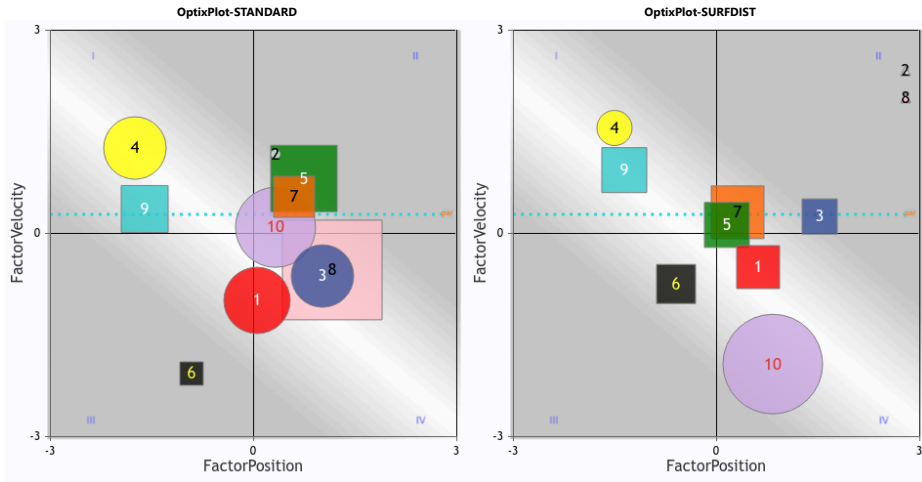

OptixProgram™
HAW 2025-03-30 Race 7 $10,500
Route 8.32f Dirt
Claiming (Cm 5000n1y)
4 year olds & up

PlotFit ● Contention ❄️ SpeedRate 🏇 50

Past 3 Runlines

PN	Horse	ML	DLR	Surf	Dist	Prior RaceKeys	Prior RaceClass	oNg	oFIG	Fin	optixNOTES	OptixALERTS	RS
1	DANVILLE J. REYES FRANK T. VILLA FRANCISCO	4.5	27	D	8f	MVR_2025-03-03_03 8f MVR_2025-01-27_06 8f TP_2024-12-18_02	CLM4000NW2Y CLM4000NW2Y Cm 8000	B- - C	65 71 65	3 5 9	🔵 CLOSE WIDE WIDE		C
2	DEVILS RED J. GONZALEZ SANTIAGO T. REID DAVID R	10	45	A	8f	TP_2025-02-13_06 6f TP_2025-01-24_03 8f TP_2024-12-05_07	Cm 8000 Alw 5000s Cm 12500	C C+ C+	62 75 75	7 6 7	🔴 NO_COVER NO_KEEP TROUBLE_S 🔵 COVER TROUBLE-		EP
3	VANISKY J. MOJICA O T. SIMONOVICH DANIEL	12	30	D	8.5f	OP_2025-02-28_04 OP_2025-02-14_06 8f OP_2025-02-03_05	Cm 8000b Cm 10000n2x Cm 10000b	- C B-	- 68 72	12 8 3	🔵 NASAL_S WARM_UP TROUBLES+ NASAL_S SLOG DROP? 🔵 NASAL_S TROUBLE_S TACTIC- WIDE MOVE		PC
4	U S HONOUR NAP J. HERNANDEZ ISRAEL T. DIZEO DINO	10	118	D	8.32f	MNR_2024-12-02_04 8f MNR_2024-11-17_02 8.32f FAN_2024-11-02_06	Cm 4000b Cm 4000n3x Cm 3200b	C+ - -	74 73 70	3 1 2	🔵 BOS X_FLOW	NT	EP
5	LAND MARK DEAL J. HERNANDEZ O K T. MERAZ ANTONIO	8	31	D	6f	MVR_2025-02-27_05 8f MVR_2025-02-08_04 6f MVR_2024-12-28_01	CLM4000NW2Y CLM4000NW1Y CLM4000NW1Y	C+ - -	67 77 76	7 1 2	🔵 WEATHER TROUBLE_S SAVED MOVE ROOM		PC
6	WHERE'D THE DAY GO J. COLON LUIS H T. RODRIGUEZ HUGO	15	171	D	8.5f	HAW_2024-10-10_07 8.5f HAW_2024-09-15_04 9.5f HAW_2024-09-01_08	Cm 5000 Cm 5000b Alw 7500s	C C+ C	63 63 53	8 5 8	🔵 SLOG WIDE WARM NO_KEEP 🔵 TURF? EASY_LEAD NO_KEEP NO_PUSH	RW3	P
7	PLAIN OR PEANUT J. BENDEZU ALEXANDER T. ZAWITZ JOEL	6	125	D	8f	MNR_2024-11-25_07 6f MNR_2024-11-17_07 8f MNR_2024-10-20_07	Alw 18800n1x Alw 18800n1x OCm 12500n1x	C - -	58 60 80	7 10 4	🔵 GATE SLOG COVER NO_KEEP		PC
8	MON AMI FUZZIE J. ROMAN CONSTANTINO T. RODRIGUEZ JOSE G	12	45	D	6f	FG_2025-02-13_05 6f FG_2025-01-26_02 6f HAW_2024-10-03_08	Cm 7500b Cm 5000b Cm 5000b	C+ B- C	75 74 60	4 3 9	🔵 CLOSE FLOW NO_LEAD SLOG SAVED		
9	GITA'S LAD J. MURRILL MITCHELL T. YOUNG TERRY R	3.5	322	D	8.32f	HAW_2024-05-12_05 8.32f HAW_2024-04-14_07 8.32f HAW_2024-03-24_03	OCm 13500 Cm 8500 Cm 8500	C B B	62 87 76	5 1 1	🔵 NASAL_S PRERACE+ WIDE MOVE NO_KEEP OTHER NASAL_S DUEL SAVED HOT 🔵 NASAL_S TROUBLE_S RUSH LONE	RW3	E
10	NILES CHANNEL J. COHEN DAVID T. TRACY TANNER	4	24	D	8.32f	FG_2025-03-06_06 7.5f FG_2025-02-17_04 8.32f FG_2024-12-28_10	Cm 5000b OCm 10000 Cm 5000b	C+ C+ C	75 72 16	4 7 11	🔵 DUEL NO_LEAD SLOG COVER WARM_UP SLOG TROUBLE_S NO_PUSH	3LO	P

Register at optixeq.com and enter the future of handicapping.

Copyright © 2015-2025 EquiLytx LLC. All rights reserved.