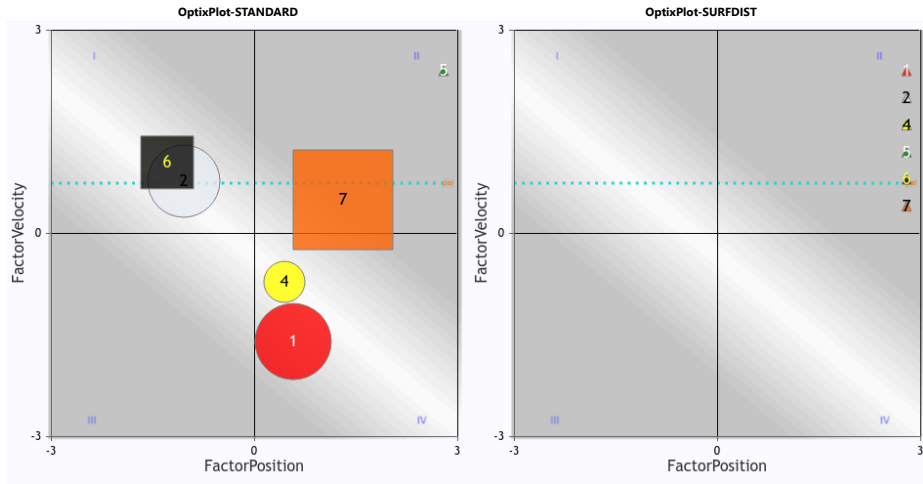

# OptixProgram™

HAW 2025-03-30 Race 6 \$9,500

S Sprint 5f Dirt

Maiden Claimer (Md 6250)

3 year olds & up

PlotFit Contention SpeedRate 29

Past 3 Runlines

PN	Horse	ML	DLR	Surf	Dist	Prior RaceKeys	Prior RaceClass	oNg	oFIG	Fin	optixNOTES	OptixALERTS	RS
1	<b>HEARTBREAK GAME</b> J: ORTEGA HAROLD JOSEPH T: LYNCH HARRY E	20	99	A D D	6.5f 6f 5.5f	TP_2024-12-21_01 FAN_2024-11-02_02 FAN_2024-10-22_01	Md 30000 Md Sp Wt Md Sp Wt	C - -	-14 36 18	10 6 5	NO_KEEP		
2	<b>UPTOWN TOM</b> J: ESQUIVEL VALENTIN T: QUINONEZ MAX	4.5	25	A A A	6.5f 5.5f 8f	TP_2025-03-05_10 TP_2025-02-22_08 TP_2025-01-23_08	Md 5000 Md 7500 Md 7500	C C C+	42 33 67	6 11 9	WEATHER DUEL SAVED NO_KEEP COVER NO_KEEP WEATHER BOS SAVED NO_FINISH X_FLOW	RW3	P
4	<b>MALIBU FINALE</b> J: FELIX J E T: WATKINS JAMES M	4	99	A D -	6.5f 6f -	TP_2024-12-21_01 FAN_2024-11-02_02 -	Md 30000 Md Sp Wt	C - -	47 40 -	7 4 -	FREE SAVED	NT	
5	<b>PLAYGROUND WARRIOR</b> J: GONZALEZ SANTIAGO T: BLEA TONY JR	8	FTS	- - -	- - -	- - -	- - -	- - -	- - -	- - -	- - -		
6	<b>ULTIMATE FIGHTER</b> J: REYES FRANK T: VILLA FRANCISCO	6	148	D D D	6f 6f 6f	FAN_2024-11-02_05 HAW_2024-10-13_01 HAW_2024-09-22_02	Md 4000 Md 6250 Md 6250	C+ C+ C+	55 45 50	4 4 4	RUSH DUEL SAVED NO_FINISH GALLOP- RUSH DUEL SAVED NO_FINISH WEATHER FTQ SAVED	RW1 RW2	E
7	<b>TIE BREAKER LENNIE</b> J: CENTENO ALEXIS T: MERAZ ANTONIO	1.8	25	A A A	6.5f 8f 6.5f	TP_2025-03-05_10 TP_2025-02-21_09 TP_2025-01-24_01	Md 5000 Md 5000 Md 15000	B- C C+	65 61 69	3 10 6	WEATHER SAVED COVER FLOW TROUBLE- TROUBLE_S COVER	TG30	C