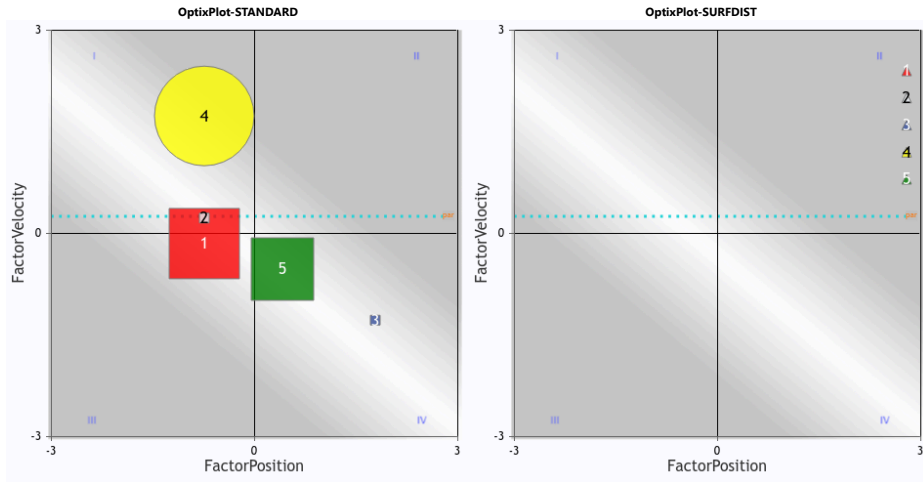

**OptixProgram™**  
**HAW 2025-03-30 Race 1 \$11,500**  
**S Sprint 5f Dirt**  
 Claiming (C1m 5000b)  
**4 year olds & up - Fillies/Mares only**

PlotFit ● Contention ❄️ SpeedRate 🏇 40

Past 3 Runlines

PN	Horse	ML	DLR	Surf	Dist	Prior RaceKeys	Prior RaceClass	oNg	oFIG	Fin	optixNOTES	OptixALERTS	RS
1	<b>LADY HELENA</b> J: MURRILL MITCHELL T: RODRIGUEZ EDUARDO	1.8	31	D	8f	FG_2025-02-27_02 FG_2025-01-01_02 FAN_2024-10-19_02	C1m 5000n3l C1m 15000b OC1m 5000b	B C+ -	75 52 76	1 6 2	WARM HARD SLOG WIDE	TG45 RW1 2LO	EP
2	<b>DIXIE PENNY</b> J: BENDEZU ALEXANDER T: BECKER SCOTT	1.6	42	D	6f	OP_2025-02-16_04 OP_2025-01-24_06 OP_2024-12-21_02	C1m 12500b C1m 10000 C1m 10000	C C C+	61 57 66	9 6 6	NASAL S RUSH FTQ SAVED WIDE SAVED DROP?		P
3	<b>PALACE MAGIC</b> J: HERNANDEZ ISRAEL T: ZAWITZ JOEL	6	112	D	5.5f	MNR_2024-12-08_02 MNR_2024-11-12_03 MNR_2024-10-21_06	C1m 4000n2y C1m 4000n2y C1m 4000	C+ - -	58 64 59	5 2 6	SLOG		C
4	<b>BLAZINGLY</b> J: COHEN DAVID T: SIMONOVICH DANIEL	5	21	D	6f	OP_2025-03-09_04 OP_2025-01-24_06 OP_2024-12-21_02	C1m 8000b C1m 10000 C1m 10000	C C EX	46 49 50	9 10 9	NASAL S WARM GATE RUSH DUEL NO_KEEP WARM RUSH WIDE NO_KEEP OUCHY WARM RUSH WIDE MOVE X_FLOW NO_KEEP		PC
5	<b>WRITTEN CONSENT</b> J: REYES FRANK T: MERAZ ANTONIO	4.5	30	D	6f	MVR_2025-02-28_06 MVR_2025-01-15_04 MVR_2024-11-07_06	CLM7500NW4L CLM7500NW4L CLM7500NW4L	C+ - -	69 64 72	4 6 2	WEATHER RUSH MOVE	3LO	P