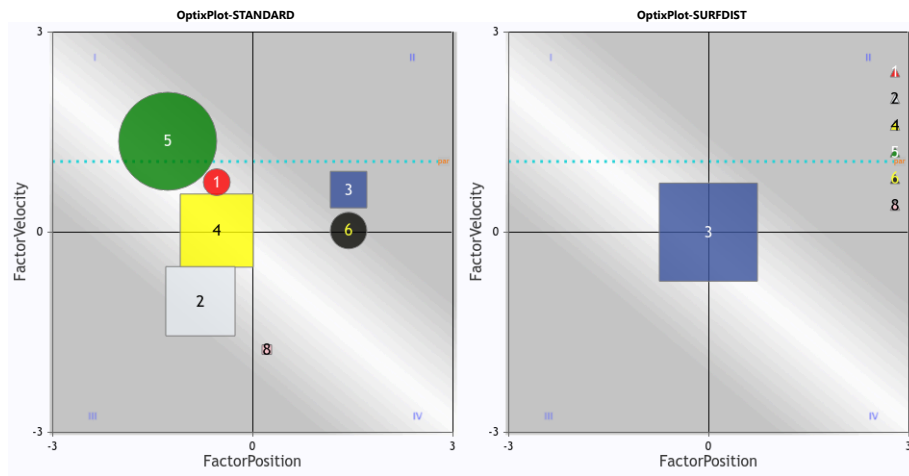

PlotFit Contention SpeedRate 13

Past 3 Runlines

PN	Horse	ML	DLR	Surf	Dist	Prior RaceKeys	Prior RaceClass	oNg	oFIG	Fin	optixNOTES	OptixALERTS	RS
1	LORD GRANTHAM J: ROMAN CONSTANTINO T: MARTINEZ RALPH	4.5	152	D	6f	FAN_2024-11-02_04 FAN_2024-09-03_06 FAN_2024-08-17_03	C1m 3200b C1m 3200b C1m 3200b	B - -	74 68 50	1 2 4	TACTIC+ WIDE MOVE	RW1	PC
2	JUSTICE ONCE J: COHEN DAVID T: TRACY TANNER	6	192	D	8f	PRM_2024-09-23_06 PRM_2024-09-06_07 PRM_2024-08-25_06	C1m 5000n2y C1m 5000n2y Alw 30000s	B- - -	74 71 72	2 4 3		NT	P
3	STAR OF KODIAK J: BENDEZU ALEXANDER T: QUINONEZ MAX	4	159	D	6f	FAN_2024-10-26_01 HAW_2024-10-13_12 FAN_2024-09-17_07	C1m 6250 C1m 5000 OC1m 5000	C+ B B-	71 79 66	4 1 6	SLOG MOVE NASAL_S SLOG WIDE MOVE HOT MOVE WIDE		PC
4	IDEA MAN J: MURRILL MITCHELL T: MARTINEZ RALPH	1.8	154	D	6f	FAN_2024-10-31_05 FAN_2024-10-17_07 FAN_2024-09-24_05	C1m 3200b C1m 3200b C1m 3200b	B - -	78 72 78	1 2 1	RUSH SAVED MOVE	NT	PC
5	DRAGON DREW J: COLON LUIS H T: RODRIGUEZ HUGO	10	15	A	6f	TP_2025-03-19_03 TP_2025-03-06_06 TP_2025-02-23_02	C1m 5000 C1m 5000 C1m 5000	C C+ C	55 74 62	6 4 7	WARM RUSH FTQ NO_COVER NO_PUSH WARM COVER MOVE PLODDY NASAL_S HARD_LEAD FTQ SAVED		P
6	UNCAPTURED PULSE J: HERNANDEZ ISRAEL T: ROSAS RIGO	15	179	D	6f	HAW_2024-10-06_01 HAW_2024-09-05_02 HAW_2024-08-29_04	C1m 5000b C1m 4000n2y C1m 5000b	C+ B- C+	61 70 65	8 2 4	TROUBLE_S WARM SHUFFLE KICKBACK WARM TROUBLE_S MOVE TROUBLE- IMPROVE?	GW2 GW3	PC
8	FLYING SAMURAI J: ESQUIVEL VALENTIN T: RYAN CHRIS A	15	142	D	8.32f	IND_2024-11-12_08 IND_2024-10-26_01 HAW_2024-10-10_07	C1m 5000b C1m 5000 C1m 5000	C - C+	52 74 67	7 4 5	SLOG TROUBLE_S SAVED KICKBACK- WARM GATE TROUBLE_S RUSH TROUBLE- NO_KEEP		EP