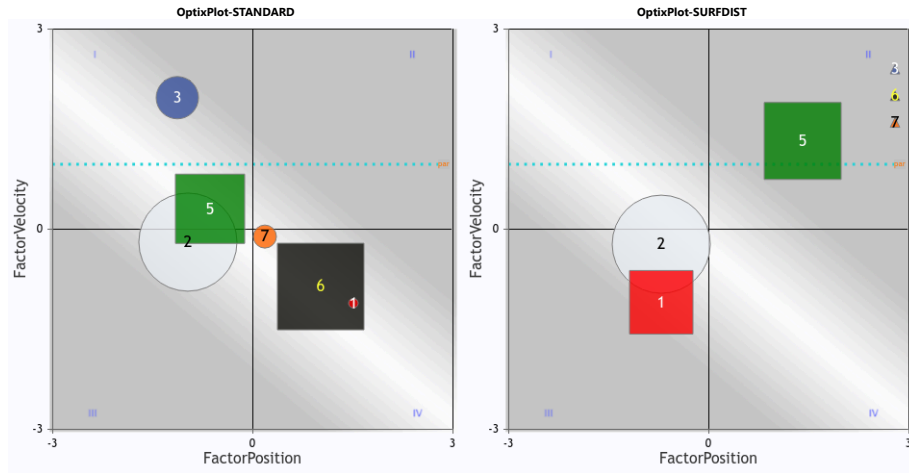

OptixProgram™

HAW 2025-04-03 Race 6 $32,000
S_Sprint 5f Dirt
Allowance (Alw 32000n1x)
3 year olds & up - Fillies/Mares only

PlotFit Contention SpeedRate 15

Past 3 Runlines

PN	Horse	ML	DLR	Surf	Dist	Prior RaceKeys	Prior RaceClass	oNg	oFIG	Fin	optixNOTES	OptixALERTS	RS
1	LIT MISS HAT TRICK J: REYES FRANK T: LYNCH HARRY E	10	49	A A D	6f 6f 7f	TP_2025-02-13_09 TP_2024-12-13_08 CD_2024-11-01_07	OClm 62500n1x OClm 62500n1x OClm 100000n1x	C C+ C	63 66 62	8 4 6	NO_KEEP TROUBLE_S WIDE MOVE TROUBLE_S SAVED		P
2	FRENCHYS TOAST J: SANTIAGO VICTOR T: BURDESS TERRY	20	229	D D D	5.5f 4.5f 4.5f	IND_2024-08-17_08 FAN_2024-07-23_03 FAN_2024-07-09_02	Alw 38000n2l Md Sp Wt Md Sp Wt	C - -	40 63 50	4 - 4	WARM TROUBLE_S NO_LEAD		E
3	SUMMER OF MISCHIEF J: BENDEZU ALEXANDER T: BECKER SCOTT	3	26	A A A	6.5f 6f 6.5f	TP_2025-03-08_05 TP_2025-01-30_06 TP_2025-01-02_08	OClm 25000n1x Clm 16000 OClm 25000n1x	B- B C+	75 82 73	3 1 7	LONE NO_FINISH WEATHER WARM TACTIC+ RUSH POCKET	RW1 RW2	EP
5	ALDORA J: COHEN DAVID T: CATALANO WAYNE M	2.5	62	D D D	6f 6f 6f	FG_2025-01-31_06 FG_2025-01-02_07 FG_2024-12-06_06	Alw 59000n1x Alw 59000n1x Alw 59000n1x	B- B- B-	74 80 78	3 2 3	DROP? MOVE BLANKET		EP
6	THERDGOESONFOREVER J: MURRILL MITCHELL T: RODRIGUEZ EDUARDO	6	13	D D -	6f 6f -	FG_2025-03-21_07 OP_2025-02-24_07 -	Md 15000 Md Sp Wt	B+ C -	85 66 -	1 11 -	LONE WARM_UP TROUBLE_S	TG30 RW1 NT	E
7	KIKI KRAZY J: LOVEBERRY JARETH T: TRACY TANNER	4	33	D D A	6f 8.5f 6.5f	FG_2025-03-01_03 FG_2025-01-20_03 TP_2024-12-04_08	Alw 53000n1x Alw 59000n1x OClm 25000n1x	C+ C B-	78 47 73	3 8 4	FTQ NO_PUSH COVER TROUBLE-	TG45 3LO	EP

Register at optixeq.com and enter the future of handicapping.

Copyright © 2015-2025 EquiLytx LLC. All rights reserved.