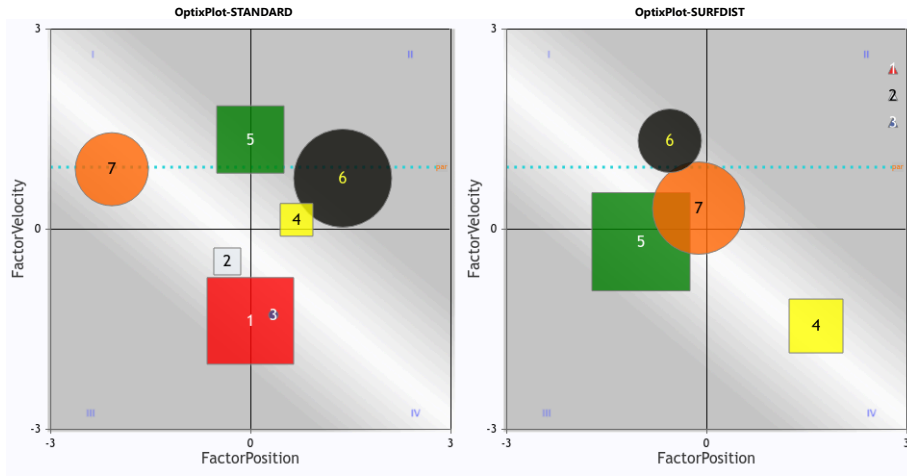

OptixProgram™

HAW 2025-04-03 Race 4 $11,000

S_Sprint 5f Dirt

Claiming (Clim 5000n3l)

3 year olds & up

PlotFit Contention SpeedRate 15

Past 3 Runlines

PN	Horse	ML	DLR	Surf	Dist	Prior RaceKeys	Prior RaceClass	oNg	oFIG	Fin	optixNOTES	OptixALERTS	RS
1	ALVIN J: MURRILL MITCHELL T: RODRIGUEZ EDUARDO	8	7	D	8.32f	HAW_2025-03-27_03 FAN_2024-11-02_08 FAN_2024-10-15_05	Clim 5000n3l OClim 12500n3l Clim 4000n3l	C C -	43 54 62	6 7 6	WARM_UP HARD_LEAD PRESSED SAVED NO_KEEP RUSH SAVED NO_KEEP NO_PUSH	2LO	P
2	CHAMPAGNE MIKE J: REYES FRANK T: ROSAS RIGO	15	49	D	6f	MVR_2025-02-13_03 CT_2025-01-30_08 MVR_2024-12-28_06	CLM5000NW3L Clim 5000n3l CLM5000NW3L	C - -	54 63 57	8 6 7	WEATHER HARD_LEAD NO_KEEP		EP
3	ANCIENT MAN J: ESQUIVEL VALENTIN T: HUGHES EARL W	12	7	D	8.32f	HAW_2025-03-27_03 MVR_2024-11-18_07 FAN_2024-11-02_08	Clim 5000n3l CLM5000NW3L OClim 12500n3l	C+ C -	63 55 59	5 6 6	SLOG SAVED TROUBLE_S TRAFFIC MOVE	TG30 2LO	P
4	EL MUCHO J: CENTENO ALEXIS T: RODRIGUEZ HUGO	5	129	D	5.5f	MVR_2024-11-25_01 FAN_2024-10-24_05 HAW_2024-03-24_09	CLM7500NW3L Clim 4000n2l Clim 2500n2l	C - C+	61 65 67	8 - 5	WIDE BTLE SLOG TROUBLE_S BURST IMPROVE?	GW3	EP
5	PURPLE OCTOPUS J: LOVEBERRY JARETH T: RIVELLI LARRY	1.6	291	D	6f	HAW_2024-06-16_03 CD_2024-05-04_13 HAW_2024-04-21_09	Clim 5000n2l OClim 10000n1x Clim 2500n2l	B- C B-	68 73 80	2 7 2	DUEL WIDE WIDE MOVE		EP
6	CUPID'S WAR J: ROMAN CONSTANTINO T: LOPEZ ELIAS	3	7	D	5f	HAW_2025-03-27_01 FG_2025-03-06_10 FG_2025-02-13_01	Clim 5000n2l Clim 5000n2l Clim 5000n2l	B C C	68 51 55	1 11 6	WIDE BOS X.WIDE NO_LEAD WIDE	TG30	EP
7	I'M YOUR CAPTAIN J: BENDEZU ALEXANDER T: ZAWITZ JOEL	6	7	D	8.32f	HAW_2025-03-27_03 MNR_2024-12-04_05 MNR_2024-11-12_04	Clim 5000n3l Clim 4000n3x Clim 4000n3x	C B- -	29 59 73	7 3 3	RUSH FTQ NASAL_S RUSH	2LO	

Register at optixeq.com and enter the future of handicapping.

Copyright © 2015-2025 EquiLytx LLC. All rights reserved.