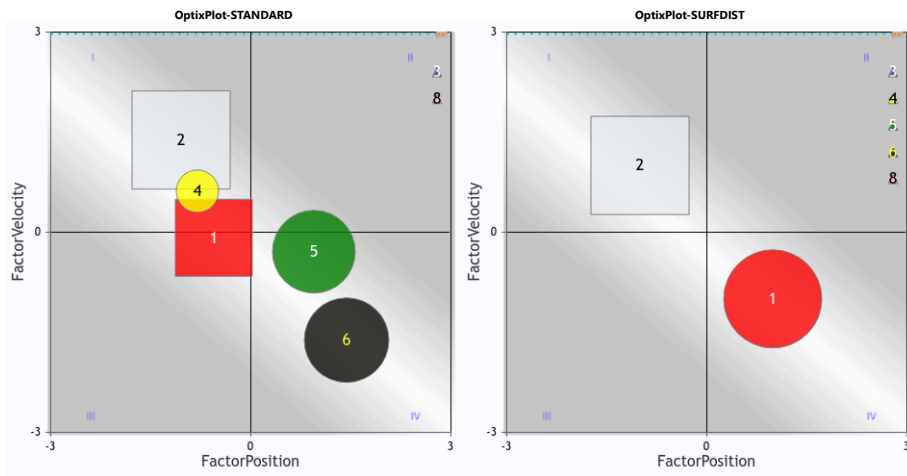

3 year olds & up - Fillies/Mares only

PlotFit ● Contention ⚙️ SpeedRate ⚡ 0

Past 3 Runlines

PN	Horse	ML	DLR	Surf	Dist	Prior RaceKeys	Prior RaceClass	oNg	oFIG	Fin	optixNOTES	OptixALERTS	RS
1	LIONS LAW J: COLON LUIS H T: YOUNG TERRY R	5	170	D	6f 5.5f 6f	FAN_2024-10-15_02 HAW_2024-10-03_09 HAW_2024-09-12_04	Md Sp Wt Md 20000 Md Sp Wt	C+ C C+	48 44 56	3 6 4	TACTIC- DROPS? WIDE TROUBLE_S RUSH DUEL SAVED NO_KEEP		S E
2	ARRIVEDERCCI J: COHEN DAVID T: RIVELLI LARRY	2	266	D	4.5f	HAW_2024-07-11_06	Md Sp Wt	B-	59	3	TROUBLES+	NT	S P
3	DISGUISED DEVIL J: ESQUIVEL VALENTIN T: REAVIS MICHAEL L	6	FTS	-	-	-	-	-	-	-	-		S
4	WAHIDA OF MARDAN J: REYES FRANK T: ZAWITZ JOEL	15	156	D	6f 6f 7.5f	FAN_2024-10-29_03 FAN_2024-10-15_02 HAW_2024-10-06_02	Md Sp Wt Md Sp Wt Md Sp Wt	C+ C+ C+	35 46 52	5 4 2	RUSH TROUBLE- KICKBACK- WIDE PRERACE- RUSH FREE		S P
5	TOUR DE' PORT J: BENDEZU ALEXANDER T: QUINONEZ MAX	12	331	D	6f 5.5f 6f	FAN_2024-05-07_01 FAN_2024-04-16_02 FAN_2023-11-07_03	Md Sp Wt Md Sp Wt Md Sp Wt	C - -	32 25 61	6 7 2	NASAL_S HARD_LEAD SHUFFLE SAVED OTHER		S C
6	TIZMEONEMORETIME J: HERNANDEZ ISRAEL T: DIZEO DINGO	20	156	D	6f 8f 5.5f	FAN_2024-10-29_03 HAW_2024-08-25_07 HAW_2024-08-15_07	Md Sp Wt Md Sp Wt Md Sp Wt	C C C	26 45 42	8 7 5	SLOG TROUBLE_S RUSH WIDE NO_KEEP NO_PUSH DROPS? SLOG WIDE		S
8	SMOKED J: LOVEBERRY JARETH T: RIVELLI LARRY	1.8	FTS	-	-	-	-	-	-	-	-		S