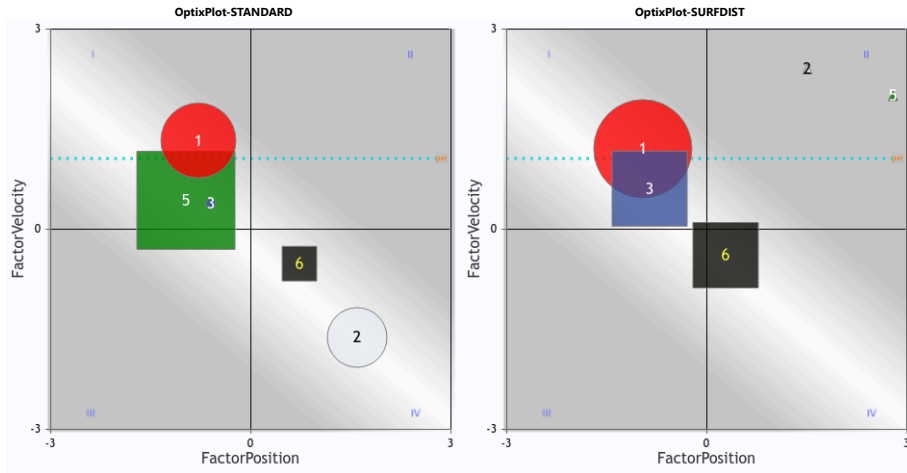

OptixProgram™

HAW 2025-04-03 Race 2 $32,000
Sprint 5.5f Dirt
Allowance Optional Claim (OCIm 62500n1x)
3 year olds only

PlotFit ● Contention ● SpeedRate ● 17

Past 3 Runlines

PN	Horse	ML	DLR	Surf	Dist	Prior RaceKeys	Prior RaceClass	oNg	oFIG	Fin	optixNOTES	OptixALERTS	RS
1	CARAMBASO J. HERNANDEZ O K T. LOPEZ ELIAS	1.8	26	D	6f	FG_2025-03-08_02 FG_2025-02-02_06 FG_2025-01-09_08	OCIm 75000 OCIm 50000 OCIm 50000	C	43	7	NO_KEEP SAVED BOS NO_FINISH GALLOP- LONE	RW2 RW3	EP
2	BETTER THAN GOOD J. LOVEBERRY JARETH T. TRACY TANNER	4	187	D	6f	PRM_2024-09-28_13 PRM_2024-07-19_07 -	IowaCrdleB110k Md Sp Wt -	C	-19	10	WARM TROUBLES+ RUSH NO_KEEP NO_PUSH -		E
3	GOOD TO BE PRINCE J. MURRILL MITCHELL T. RODRIGUEZ EDUARDO	3	42	D	6f	FG_2025-02-20_05 FG_2025-01-30_02 FG_2024-12-22_02	Md 30000 Md 20000 Md 15000	B	80	1	LONE DUEL OTHER NASAL_S GATE PERFECT	TG45 OF3 RW1 RW3 NT	EP
5	SPINNING PRIDE J. CENTENO ALEXIS T. CANDELAS BLANCA	3.5	15	A	6f	TP_2025-03-19_02 - -	Md 30000 - -	B	83	1	PRESSED -	NT	E
6	COOLTHING J. BENDEZU ALEXANDER T. LYNCH HARRY E	12	156	D	6f	FAN_2024-10-29_05 FAN_2024-09-28_04 FAN_2024-09-10_01	Futurity50k OCIm 50000n2l Md Sp Wt	C	58	4	SAVED FREE NO_LEAD DROP? - -		PC

Register at optixeq.com and enter the future of handicapping.

Copyright © 2015-2025 EquiLytx LLC. All rights reserved.