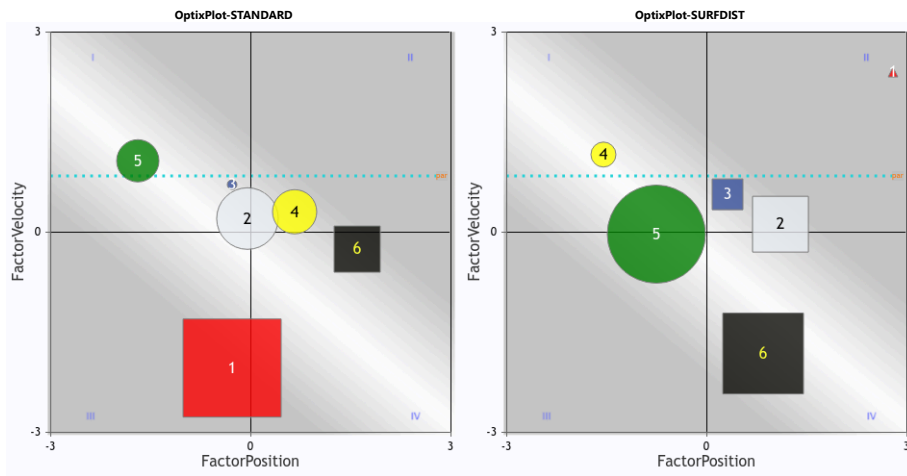

OptixProgram™

HAW 2025-04-03 Race 1 \$15,500

Sprint 5.5f Dirt

CO (OCIm 15000)

3 year olds & up - Fillies/Mares only

PlotFit Contention SpeedRate 17

Past 3 Runlines

PN	Horse	ML	DLR	Surf	Dist	Prior RaceKeys	Prior RaceClass	oNg	oFIG	Fin	optixNOTES	OptixALERTS	RS
1	MEMPHIS CASH QUEEN J: COLON LUIS H T: DIZEO DINO	5	200	D	9.5f 9f 8.32f	HAW_2024-09-15_05 HAW_2024-08-18_02 HAW_2024-07-14_08	Alw 7500s Alw 7500s CIm 13500	B- B B+	65 73 77	2 2 1	FREE SAVED MOVE TACTIC- BLANKET NASAL_S PERFECT MOVE NO_PUSH	RW3	EP
2	SHIP IT J: BENDEZU ALEXANDER T: BECKER SCOTT	4	18	D	8.5f 6f 6f	OP_2025-03-16_06 OP_2025-02-28_03 OP_2024-12-14_06	CIm 12500n2y CIm 12500 CIm 16000	C+ C C	64 63 60	7 9 5	DUEL NO_KEEP NASAL_S TACTIC- WEATHER NASAL_S FREE MOVE NO_KEEP COLD	TG30 3LO	EP
3	RACEDAY ATTIRE J: REYES FRANK T: DIZEO DINO	6	116	D	5.5f 6f 5.5f	MNR_2024-12-08_06 IND_2024-11-05_04 MNR_2024-10-20_05	CIm 10000 OCIm 10000 CIm 10000	C+ - -	60 58 74	6 6 3	SAVED MOVE TROUBLE- NO_FINISH OUCHY	RW1	P
4	LEMON BOMB J: FELIX J E T: WATKINS JAMES M	3.5	36	A	6.5f 8f 8.5f	TP_2025-02-26_09 TP_2024-12-26_03 IND_2024-11-11_07	CIm 12500 CIm 12500 OCIm 13500	C+ C -	67 59 76	4 10 2	WARM SLOG TROUBLE_S WIDE MOVE MOVE NO_KEEP	TG45 2LO	EP
5	PIONEER PARADE J: LOVEBERRY JARETH T: VANDEN BERG BRITTANY A	2.5	22	A	6f 5f 6f	TP_2025-03-12_01 TP_2025-01-18_03 ELP_2024-07-14_01	CIm 12500 CIm 7500n3l CIm 30000b	C+ B C	76 76 42	3 1 5	NASAL_S BOS SAVED SAVED BOS FTQ	2LO	EP
6	BANNED FROM MIDWAY J: HERNANDEZ O K T: CARAMORI EDUARDO	4.5	7	A	6.5f 6.5f 6.5f	TP_2025-03-27_01 TP_2025-03-08_06 TP_2025-02-05_07	CIm 8000 CIm 8000 Alw 5000s	C+ C C+	66 62 67	4 7 6	SAVED WIDE WEATHER WIDE	TG30	PC