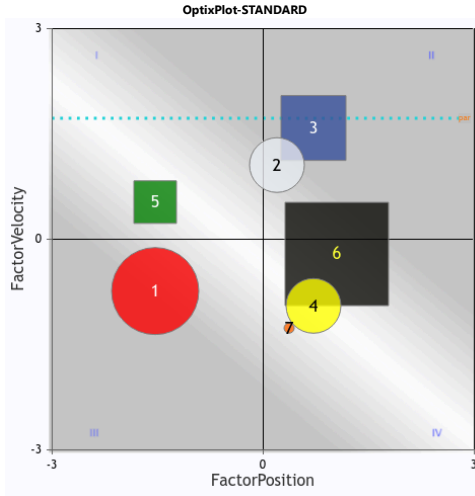

PlotFit ● Contention ❄ SpeedRate ↘ 0

Past 3 Runlines

PN	Horse	ML	DLR	Surf	Dist	Prior RaceKeys	Prior RaceClass	oNg	oFIG	Fin	optixNOTES	OptixALERTS	RS
1	DOUBLE THUNDER J: REYES FRANK T: YOUNG TERRY R	2.5	58	A	8f	TP_2025-02-07_06 TP_2024-12-13_02 TDN_2024-10-03_06	Alw 5000s Alw 8000s OCIm 8000	C C C+	58 68 69	7 8 4	NO_KEEP NO_COVER DUEL NO_KEEP TROUBLE- POCKET SAVED NO_KEEP PLODDY		PC
2	SIXWILLBERICH J: CENTENO ALEXIS T: WATKINS JAMES M	4	39	A	8f	TP_2025-02-26_02 TP_2025-01-03_04 CD_2024-11-27_06	Clm 7500n3l Clm 15000n3l Clm 20000b	B- B- C	71 79 68	3 2 7	WARM COVER MOVE NASAL_S WIDE SLOG TACTIC-	2LO	PC
3	SEMINOLE BEACH J: GONZALEZ SANTIAGO T: BLEA TONY JR	6	116	A	6.5f	TP_2024-12-11_04 MVR_2024-11-20_06 FAN_2024-10-31_02	Clm 8000 CLM15000 Clm 7500	B- - -	70 82 79	3 4 2	FREE SAVED CLOSE		PC
4	ICE AXE J: HERNANDEZ ISRAEL T: ROSAS RIGO	15	37	D	8f	MVR_2025-02-28_02 TP_2025-01-02_04 HAW_2024-10-13_03	CLM5000NW2L Clm 7500n2l Clm 12500n2l	B C C+	73 59 56	1 10 5	TROUBLE_S FREE MOVE OTHER TURF? WARM SLOG TROUBLE_S SAVED	TG45 NT 2LO	PC
5	STRONGER TOGETHER (ON) J: BENDEZU ALEXANDER T: CAMPBELL JOEL	6	178	D	8.5f	HAW_2024-10-10_02 HAW_2024-09-15_02 HAW_2024-08-18_08	Clm 12500b Clm 10000 Clm 10000	C+ C+ B-	75 79 77	4 5 4	COVER PRESSED SAVED NO_FINISH SHORTER? COVER FREE SHORTER?	RW2	P
6	CODE RUNNER J: COLON LUIS H T: RODRIGUEZ HUGO	3.5	155	D	8f	FAN_2024-11-02_09 KEE_2024-10-18_05 HAW_2024-10-06_08	OCIm 10000b Alw 10000s OCIm 50000b	B- C+ B-	71 75 82	5 9 4	RUSH COVER WARM_UP COVER MOVE		PC
7	ROCKET HOTSHOT J: ROMAN CONSTANTINO T: RODRIGUEZ JOSE G	4.5	31	D	8.32f	FG_2025-03-06_06 FG_2025-02-02_04 FG_2025-01-10_04	Clm 5000b Clm 7500b Clm 10000b	C C+ C+	67 70 73	7 5 5	COVER WIDE CLOSE TROUBLE_S SAVED		PC