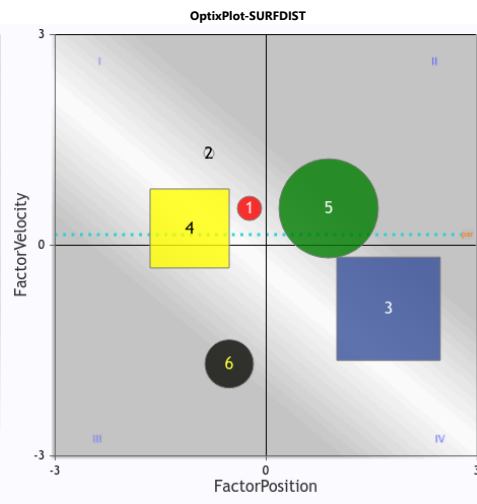

OptixProgram™

HAW 2025-04-06 Race 2 $13,000

Sprint 5.5f Dirt

Claiming (Clm 12500n3x)

3 year olds & up - Fillies/Mares only

PlotFit ● Contention ● SpeedRate ● 50

Past 3 Runlines

PN	Horse	ML	DLR	Surf	Dist	Prior RaceKeys	Prior RaceClass	oNg	oFIG	Fin	optixNOTES	OptixALERTS	RS
1	ACCELERATING BABE J: HERNANDEZ O K T: CANDELAS BLANCA	3.5	28	D	6f	OP_2025-03-09_05 OP_2025-02-14_05 HAW_2024-10-13_11	Clm 20000b Clm 15000n2l Clm 5000n2l	C+ B B-	70 78 73	3 1 2	WARM_UP TACTIC- RUSH RANK TROUBLE WARM_UP BOS SAVED NO_LINE PLODDY	3LO	EP
2	SHE'S INTHEARMYNOW J: COHEN DAVID T: CATALANO WAYNE M	2.5	29	D	6f	FG_2025-03-08_01 OP_2025-02-16_05 FG_2024-12-27_02	Clm 15000n3l Clm 12500b Clm 5000n2x	B C+ B+	80 69 93	1 5 1	FREE WARM_UP BOS WIDE NO_FINISH TACTIC+ MOVE NO_LEAD	TG30 RW2 RW3 3LO	EP
3	DESSERT FIRST J: ROMAN CONSTANTINO T: LOPEZ ELIAS	4.5	49	D	6f	OP_2025-02-16_04 FG_2024-12-28_01 FG_2024-11-29_01	Clm 12500b Clm 5000n3l Clm 5000n3l	C+ B- C+	67 82 65	5 2 3	TROUBLE- SAVED MOVE WIDE TROUBLE- NO_KEEP		P
4	DIAMONDS JOY J: MURRILL MITCHELL T: RODRIGUEZ EDUARDO	3	45	D	6f	FG_2025-02-20_02 FG_2025-01-26_08 FG_2024-12-28_01	Clm 7500b Clm 5000b Clm 5000n3l	C+ B B	68 76 83	4 1 1	DUEL TURF? BOS SAVED HOT BLANKET NASAL_S WARM_UP SAVED BOS		EP
5	FAST N HAPPY J: COLON LUIS H T: YOUNG TERRY R	5	23	A	6f	TP_2025-03-14_06 TP_2025-02-27_10 TP_2025-01-18_03	Clm 7500n3l Clm 5000n3l Clm 7500n3l	B- C+ B-	78 67 73	3 4 3	GATE TROUBLE_S WIDE MOVE RUSH SAVED TROUBLE RUSH WIDE MOVE CLOSE STRETCH?	TG30 NT	C
6	SISTER SWEDE J: LOVEBERRY JARETH T: TRACY TANNER	6	202	D	5.5f	PRM_2024-09-16_11 PRM_2024-09-01_06 PRM_2024-08-16_04	Clm 10000n2l Md 10000 Md Sp Wt	B - -	68 66 47	1 1 5	TACTIC+ WIDE MOVE	RW1 NT	P

Register at optixeq.com and enter the future of handicapping.

Copyright © 2015-2025 EquiLytic LLC. All rights reserved.