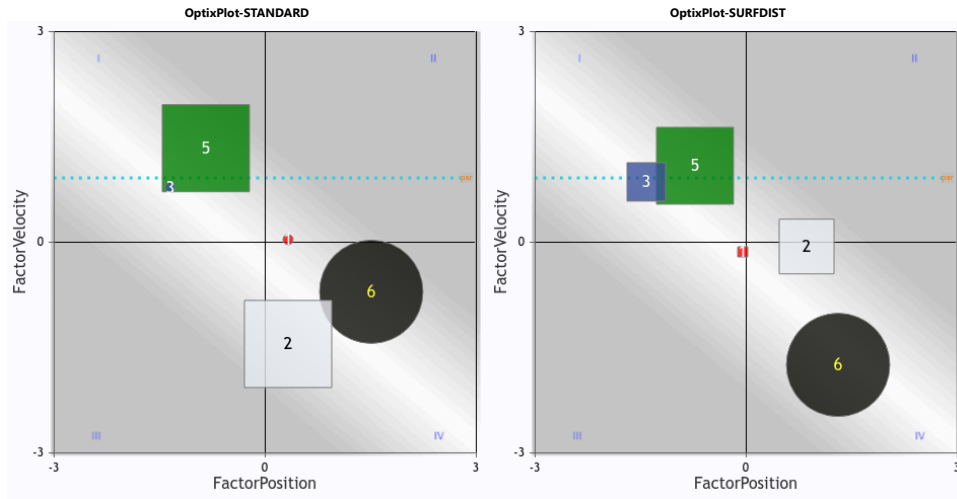

OptixProgram™

HAW 2025-04-06 Race 4 $10,000

Route 8.32f Dirt

Claiming (CIm 5000b)

4 year olds & up

PlotFit ● Contention ● SpeedRate ● 17

Past 3 Runlines

PN	Horse	ML	DLR	Surf	Dist	Prior RaceKeys	Prior RaceClass	oNg	oFIG	Fin	optixNOTES	OptixALERTS	RS
1	MISTER CHARMING J: GONZALEZ SANTIAGO T: SPAGNOLA IDA	5	10	D	5f	HAW_2025-03-27_05 8.32f FAN_2024-10-19_05 8.32f HAW_2024-09-26_01	CIm 5000b CIm 4000 CIm 5000b	C+ C+ C	63 70 59	8 4 5	WIDE STRETCH? TROUBLES+ SAVED NO_LEAD RUSH SHUFFLE SAVED NO_KEEP	2LO	P
2	DANVILLE J: REYES FRANK T: VILLA FRANCISCO	1.8	7	D	8.32f 8f 8f	HAW_2025-03-30_07 MVR_2025-03-03_03 MVR_2025-01-27_06	CIm 5000n1y CLM4000NW2Y CLM4000NW2Y	B- B- -	68 65 71	3 3 5	TRAFFIC SHUFFLE MOVE CLOSE WIDE		C
3	MIDNIGHT BLUE NOTE J: FELIX J E T: RODRIGUEZ HUGO	3.5	189	D	8.32f 8.32f 9f	HAW_2024-09-29_08 HAW_2024-09-08_04 HAW_2024-08-04_02	CIm 4000n3y CIm 4000n3y Alw 7500s	C C+ C	61 70 70	8 4 4	SAVED NO_KEEP NO_PUSH TURF? WARM_UP DUEL TROUBLE- NO FINISH PRESSED SAVED FLOW NO_KEEP	RW2	EP
5	TWO COOKIE RULE J: BENDEZU ALEXANDER T: ZAWITZ JOEL	3	69	D	8f 8.32f 8f	MVR_2025-01-27_08 MVR_2025-01-07_07 MNR_2024-12-02_06	CLM5000 CLM5000 CIm 4000	C+ - -	69 73 73	7 4 3	PLODDY NO_LEAD		EP
6	SON OF GRACE J: LOPEZ U A T: HUGHES EARL W	10	10	D	5f 8.5f 8.32f	HAW_2025-03-27_05 HAW_2024-10-13_04 HAW_2024-09-26_01	CIm 5000b OCIm 10000 CIm 5000b	C C C	60 68 56	9 8 6	WIDE SLOG	2LO	C

Register at optixeq.com and enter the future of handicapping.

Copyright © 2015-2025 EquiLytx LLC. All rights reserved.