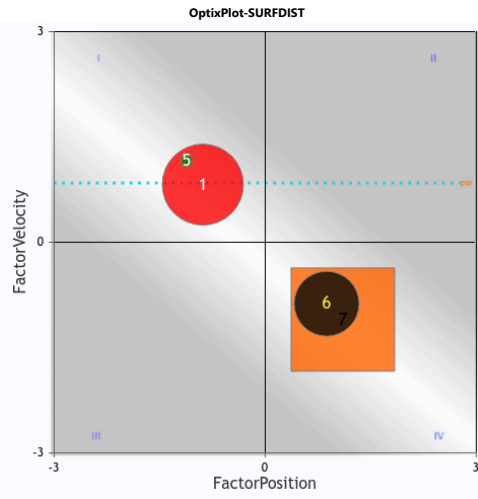

3 year olds & up

PlotFit ● Contention ☀ SpeedRate 🏇 29

Past 3 Runlines

PN	Horse	ML	DLR	Surf	Dist	Prior RaceKeys	Prior RaceClass	oNg	oFIG	Fin	optixNOTES	OptixALERTS	RS
1	FIVE O' SOMEWHERE J: BENDEZU ALEXANDER T: SPRAGGINS KENNETH R	10	126	D	6.5f	CD_2024-12-01_04 CD_2024-11-17_08 IND_2024-10-01_01	OCIm 125000n2x OCIm 100000n3x OCIm 40000n2x	C C+ B	70 83 81	6 6 1	TACTIC- SAVED NO_KEEP PRESSED SAVED NO_KEEP GATE RUSH OTHER		EP
5	GOLDEN HORNET J: LOVEBERRY JARETH T: RIVELLI LARRY	1.8	372	D	5f	HAW_2024-03-30_04 OP_2024-03-03_08 HAW_2023-04-06_07	OCIm 40000b OCIm 62500n2x OCIm 40000b	B C B	91 60 94	1 9 1	LONE GATE RUSH PRESSED NO_KEEP LONE	RW1 RW3	EP
6	IT'S BOBS BUSINESS J: HERNANDEZ ISRAEL T: BERNDT JOEL	6	175	⊕	7.5f 8.32f 8.5f	HAW_2024-10-13_06 CBY_2024-09-26_01 CBY_2024-08-31_04	OCIm 50000b CIm 20000b BlairsCveB50k	C B- -	71 83 78	9 3 4	TROUBLE X_WIDE NO_FINISH WARM RUSH TROUBLE- MOVE BLANKET	RW1	EP
7	CORTESE J: ROMAN CONSTANTINO T: RODRIGUEZ JOSE G	4.5	66	D	6f	FG_2025-01-30_03 FG_2025-01-05_02 FAN_2024-10-17_06	CIm 30000b CIm 30000b OCIm 10000b	B- B- -	81 81 76	5 4 5	WARM WIDE MOVE MOVE GALLOP+		PC