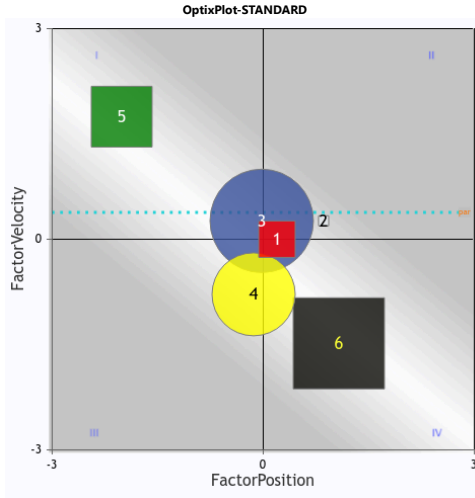

3 year olds & up

PlotFit ● Contention ❄ SpeedRate ✍ 17

Past 3 Runlines

PN	Horse	ML	DLR	Surf	Dist	Prior RaceKeys	Prior RaceClass	oNg	oFIG	Fin	optixNOTES	OptixALERTS	RS
1	CUTLASS KING J: SANTIAGO VICTOR T: LYNCH HARRY E	4.5	29	D	8.5f	OP_2025-03-08_02 OP_2025-02-16_06 CD_2024-10-27_03	Md 30000 Md 35000 Md Sp Wt	C C C	56 60 61	8 5 8	WEATHER RUSH COVER NASAL_S WIDE NO_KEEP COVER	3LO	
2	MISSED OPTION J: GONZALEZ SANTIAGO T: YOUNG TERRY R	6	44	A	6.5f	TP_2025-02-21_10 TP_2025-01-16_10 -	Md 30000 Md 50000 -	C C -	51 61 -	9 11 -	SLOG WIDE MOVE SLOG TROUBLE_S COVER NO_PUSH		
3	ALADANTE J: ESQUIVEL VALENTIN T: HUGHES EARL W	10	123	A	6.5f	TP_2024-12-04_01 FAN_2024-11-02_03 HAW_2024-10-10_10	Md 30000 Md Sp Wt Md Sp Wt	C - C	9 29 61	10 9 9	NASAL_S TROUBLE_S RUSH WIDE NO_KEEP NO_PUSH SLOG X_WIDE TROUBLE- MOVE		
4	OLIVERIO J: ROMAN CONSTANTINO T: LOPEZ ELIAS	8	17	D	6f	FG_2025-03-20_03 FG_2025-02-15_09 -	Moc 50000 Md Sp Wt -	C C -	55 34 -	7 9 -	SLOG RANK TROUBLE- RANK WIDE NO_KEEP DROP?	NT	
5	BIGFOOT SIGHTING J: MURRILL MITCHELL T: RODRIGUEZ EDUARDO	1.6	7	D	5f	HAW_2025-03-30_03 FG_2025-02-14_02 FG_2025-01-26_05	Md Sp Wt Md 15000 Md 30000	C+ B- B-	63 66 69	4 2 2	WEATHER GALLOP+ STRETCH? RANK TROUBLE- SAVED NO_KEEP WARM BOS		EP
6	JUSTAWALKINTHEPARK J: HERNANDEZ O K T: LOPEZ ELIAS	2	24	⊕	8.5f	FG_2025-03-13_09 FG_2025-01-27_04 FG_2024-12-29_03	Md 30000 Moc 50000 Md 30000	C C B-	61 48 74	7 7 4	WIDE NO_KEEP TURF? CLOSE GALLOP+	2LO	