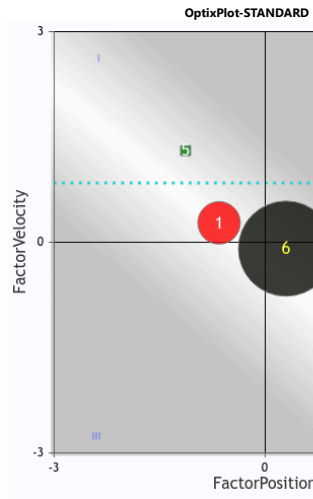

3 year olds & up

PlotFit ● Contention ☀ SpeedRate 🏇 29

Past 3 Runlines

PN	Horse	ML	DLR	Surf	Dist	Prior RaceKeys	Prior RaceClass	oNg	oFIG	Fin	optixNOTES	OptixALERTS	RS
1	FIVE O' SOMEWHERE J: BENDEZU ALEXANDER T: SPRAGGINS KENNETH R	10	126	D	6.5f	CD_2024-12-01_04 CD_2024-11-17_08 IND_2024-10-01_01	OCIm 125000n2x OCIm 100000n3x OCIm 40000n2x	C C+ B	70 83 81	6 6 1	TACTIC- SAVED NO_KEEP PRESSED SAVED NO_KEEP GATE RUSH OTHER		EP
5	GOLDEN HORNET J: LOVEBERRY JARETH T: RIVELLI LARRY	1.8	372	D	5f	HAW_2024-03-30_04 OP_2024-03-03_08 HAW_2023-04-06_07	OCIm 40000b OCIm 62500n2x OCIm 40000b	B C B	91 60 94	1 9 1	LONE GATE RUSH PRESSED NO_KEEP LONE	RW1 RW3	EP
6	IT'S BOBS BUSINESS J: HERNANDEZ ISRAEL T: BERNDT JOEL	6	175	⊕	7.5f 8.32f 8.5f	HAW_2024-10-13_06 CBY_2024-09-26_01 CBY_2024-08-31_04	OCIm 50000b CIm 20000b BlairsCveB50k	C B- -	71 83 78	9 3 4	TROUBLE X_WIDE NO_FINISH WARM RUSH TROUBLE- MOVE BLANKET	RW1	EP
7	CORTESE J: ROMAN CONSTANTINO T: RODRIGUEZ JOSE G	4.5	66	D	6f	FG_2025-01-30_03 FG_2025-01-05_02 FAN_2024-10-17_06	CIm 30000b CIm 30000b OCIm 10000b	B- B- -	81 81 76	5 4 5	WARM WIDE MOVE MOVE GALLOP+		PC