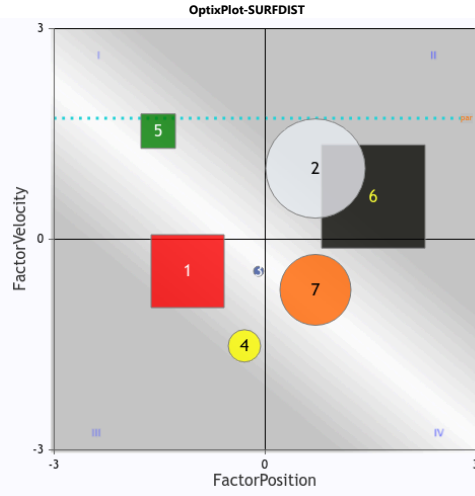

PlotFit ● Contention ❄ SpeedRate ↘ 0

Past 3 Runlines

PN	Horse	ML	DLR	Surf	Dist	Prior RaceKeys	Prior RaceClass	oNg	oFIG	Fin	optixNOTES	OptixALERTS	RS
1	DOUBLE THUNDER J: REYES FRANK T: YOUNG TERRY R	2.5	58	A	8f	TP_2025-02-07_06 TP_2024-12-13_02 TDN_2024-10-03_06	Alw 5000s Alw 8000s OCIm 8000	C C C+	58 68 69	7 8 4	NO_KEEP NO_COVER DUEL NO_KEEP TROUBLE- POCKET SAVED NO_KEEP PLODDY		PC
2	SIXWILLBERICH J: CENTENO ALEXIS T: WATKINS JAMES M	4	39	A	8f	TP_2025-02-26_02 TP_2025-01-03_04 CD_2024-11-27_06	Clm 7500n3l Clm 15000n3l Clm 20000b	B- B- C	71 79 68	3 2 7	WARM COVER MOVE NASAL_S WIDE SLOG TACTIC-	2LO	PC
3	SEMINOLE BEACH J: GONZALEZ SANTIAGO T: BLEA TONY JR	6	116	A	6.5f	TP_2024-12-11_04 MVR_2024-11-20_06 FAN_2024-10-31_02	Clm 8000 CLM15000 Clm 7500	B- - -	70 82 79	3 4 2	FREE SAVED CLOSE		PC
4	ICE AXE J: HERNANDEZ ISRAEL T: ROSAS RIGO	15	37	D	8f	MVR_2025-02-28_02 TP_2025-01-02_04 HAW_2024-10-13_03	CLM5000NW2L Clm 7500n2l Clm 12500n2l	B C C+	73 59 56	1 10 5	TROUBLE_S FREE MOVE OTHER TURF? WARM SLOG TROUBLE_S SAVED	TG45 NT 2LO	PC
5	STRONGER TOGETHER (ON) J: BENDEZU ALEXANDER T: CAMPBELL JOEL	6	178	D	8.5f	HAW_2024-10-10_02 HAW_2024-09-15_02 HAW_2024-08-18_08	Clm 12500b Clm 10000 Clm 10000	C+ C+ B-	75 79 77	4 5 4	COVER PRESSED SAVED NO_FINISH SHORTER? COVER FREE SHORTER?	RW2	P
6	CODE RUNNER J: COLON LUIS H T: RODRIGUEZ HUGO	3.5	155	D	8f	FAN_2024-11-02_09 KEE_2024-10-18_05 HAW_2024-10-06_08	OCIm 10000b Alw 10000s OCIm 50000b	B- C+ B-	71 75 82	5 9 4	RUSH COVER WARM_UP COVER MOVE		PC
7	ROCKET HOTSHOT J: ROMAN CONSTANTINO T: RODRIGUEZ JOSE G	4.5	31	D	8.32f	FG_2025-03-06_06 FG_2025-02-02_04 FG_2025-01-10_04	Clm 5000b Clm 7500b Clm 10000b	C C+ C+	67 70 73	7 5 5	COVER WIDE CLOSE TROUBLE_S SAVED		PC