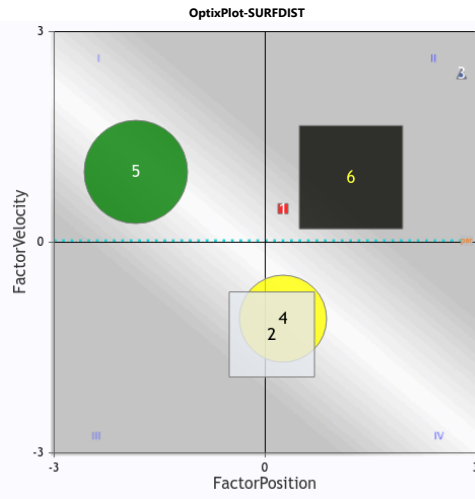

OptixProgram™

HAW 2025-04-06 Race 5 $9,500

Route 8.32f Dirt

Maiden Claimer (Md 6250)

3 year olds & up

PlotFit ● Contention ❄ SpeedRate ☀ 50

Past 3 Runlines

PN	Horse	ML	DLR	Surf	Dist	Prior RaceKeys	Prior RaceClass	oNg	oFIG	Fin	optixNOTES	OptixALERTS	RS
1	WAYLLEN RICHARD J: COHEN DAVID T: CATALANO WAYNE M	2.5	87	D	8.32f	FG_2025-01-09_03 8.32f FG_2024-12-29_03 8f FG_2024-12-06_03	Md 15000 Md 30000 Md 30000	C+ C C+	59 65 57	4 6 4	GATE SLOG TROUBLE_S SLOG COVER COVER		
2	BLACK RUSSIAN J: ESQUIVEL VALENTIN T: PEREZ MANNY	8	199	⊕	5.5f 8.32f 5.5f	HAW_2024-09-19_07 HAW_2024-08-15_09 HAW_2024-07-21_01	Md Sp Wt Md 20000 Md 20000	C C B-	46 53 53	9 6 3	NASAL_S SLOG WIDE GATE SLOG SHUFFLE SAVED TROUBLE- DROP? SLOG SAVED CLOSE GALLOP+		C
3	MALIBU FINALE J: FELIX J E T: WATKINS JAMES M	3.5	7	D A D	5f 6.5f 6f	HAW_2025-03-30_06 TP_2024-12-21_01 FAN_2024-11-02_02	Md 6250 Md 30000 Md Sp Wt	B C -	62 47 40	2 7 4	SAVED FREE MOVE TROUBLE- FREE SAVED -	TG30 NT 2LO	P
4	RAYFIELD J: MURRILL MITCHELL T: RODRIGUEZ EDUARDO	10	48	D D D	8.32f 8.32f 8.32f	FG_2025-02-17_01 FG_2025-01-27_02 FG_2025-01-02_03	Md 12500 Md 12500 Md 12500	C C+ C+	- 49 48	6 3 5	TACTIC- WIDE NO_PUSH SLOG FREE MOVE		
5	MONEY AGENT J: CENTENO ALEXIS T: PEREZ MANNY	6	182	D D D	8.32f 8.32f 8.32f	HAW_2024-10-06_03 HAW_2024-09-15_03 HAW_2024-08-25_02	Md 10000 Md 10000 Md 10000	C B- C+	53 62 48	5 3 5	PRERACE+ DUEL SAVED X_FLOW NO_LEAD NO_PUSH WARM TROUBLE_S RUSH DUEL TACTIC-		EP
6	RAMESSES J: HERNANDEZ O K T: MERAZ ANTONIO	1.8	10	D A A	5f 8f 8f	HAW_2025-03-27_02 TP_2025-02-13_03 TP_2025-01-23_08	Md 15000 Md 7500 Md 7500	B- C+ C+	60 69 68	3 5 8	SAVED MOVE COVER WEATHER TURF?	TG30	C

Register at optixeq.com and enter the future of handicapping.

Copyright © 2015-2025 EquiLytx LLC. All rights reserved.