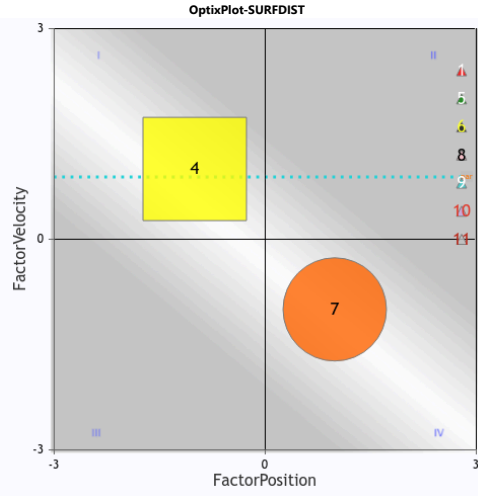

OptixProgram™

HAW 2025-04-06 Race 8 $30,000

S_Sprint 5f Dirt

Maiden Special Weight (Md Sp Wt)

3 year olds & up - Fillies/Mares only

PlotFit Contention SpeedRate 28

Past 3 Runlines

PN	Horse	ML	DLR	Surf	Dist	Prior RaceKeys	Prior RaceClass	oNg	oFIG	Fin	optixNOTES	OptixALERTS	RS
1	RACQUEL BLUE J: SANTIAGO VICTOR T: ROBERTSON HUGH H	8	57	D	6f	OP_2025-02-08_03 OP_2025-01-19_03 OP_2024-12-22_10	Md Sp Wt Md Sp Wt Md Sp Wt	C C C+	51 28 70	8 10 5	PERFECT NO_KEEP FTQ NO_LEAD DROP? PRESSED NO_FINISH COLD	RW1 RW3	
4	FAITH HOPE N LOVE J: ARRIETA REYNIER T: POMPELL ROBERT	20	157	D	6f	FAN_2024-10-31_06 FAN_2024-10-12_01 HAW_2024-10-03_06	Md Sp Wt Md Sp Wt Md Sp Wt	B - C	59 38 46	2 5 6	NASAL_S VSLOG TROUBLES+ WIDE MOVE DELAY TROUBLE_S TROUBLE- NO_KEEP		PC
5	CATNIP HILL J: HERNANDEZ ISRAEL T: HORVATH FRANK K	30	151	D	8.5f	CD_2024-11-06_03 KEE_2024-10-18_07 CD_2024-09-13_08	Md 30000 Md Sp Wt Md Sp Wt	C C C	34 40 57	10 9 10	FTQ SAVED COVER NO_KEEP DROP? FREE MOVE		
6	UNKEPT PROMISES J: ROMAN CONSTANTINO T: CANDELAS BLANCA	20	16	A	6.5f	TP_2025-03-21_05	Md Sp Wt	C	44	9	GATE FTQ NO_COVER	NT	
7	SMILING BONITA J: HERNANDEZ O K T: TRACY TANNER	15	203	D	5f	PRM_2024-09-15_09	Md 50000	C+	40	5	SLOG TROUBLE_S WIDE TROUBLE- NO_KEEP TURF?	NT	
8	SPINNING GLORY J: LOVEBERRY JARETH T: RIVELLI LARRY	2.5	15	A	6f	TP_2025-03-22_01 TP_2025-03-06_08	Md Sp Wt Md Sp Wt	B- B-	75 78	4 2	LONE NO_FINISH RUSH LONE NO_FINISH	RW1 RW2	E
9	VEGAS CONDO J: CENTENO ALEXIS T: DIVITO JAMES P	3	48	D	8.5f	OP_2025-02-17_06 DMR_2024-11-08_08 SA_2024-03-16_04	Md Sp Wt Md Sp Wt Md Sp Wt	C+ C C+	72 68 79	4 8 4	WARM_UP WIDE OTHER DROP? TROUBLE_S RUSH COVER NO_KEEP WARM FREE DROP?		
10	LA REYNITA J: MURRILL MITCHELL T: RODRIGUEZ EDUARDO	12	18	D	8.5f	FG_2025-03-19_06 FG_2025-02-15_01 FG_2025-01-17_07	Md Sp Wt Md Sp Wt Md Sp Wt	C C+ C+	50 57 68	6 9 6	FREE NASAL_S SLOG TROUBLE_S WIDE MOVE SLOG MOVE IMPROVE?	GW3	
11	STELLA BELLA J: FELIX J E T: TRACY TANNER	10	202	D	8f	PRM_2024-09-16_06 PRM_2024-08-16_04 PRM_2024-07-29_09	Md Sp Wt Md Sp Wt Md Sp Wt	C+ - -	51 53 53	3 4 4	NASAL_S WARM TROUBLE_S RUSH WIDE		

Register at optixeq.com and enter the future of handicapping.