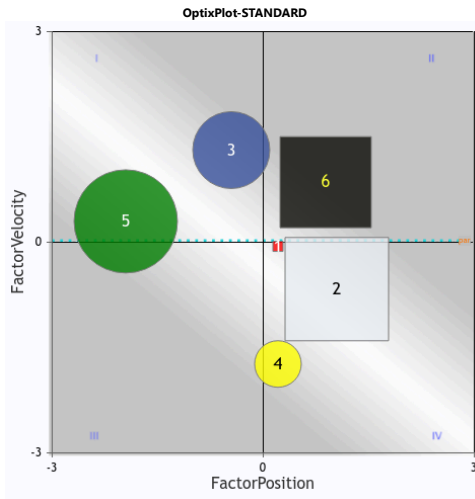

OptixProgram™

HAW 2025-04-06 Race 5 $9,500

Route 8.32f Dirt

Maiden Claimer (Md 6250)

3 year olds & up

PlotFit ● Contention ❄ SpeedRate ☀ 50

Past 3 Runlines

PN	Horse	ML	DLR	Surf	Dist	Prior RaceKeys	Prior RaceClass	oNg	oFIG	Fin	optixNOTES	OptixALERTS	RS
1	WAYLLEN RICHARD J: COHEN DAVID T: CATALANO WAYNE M	2.5	87	D	8.32f	FG_2025-01-09_03 8.32f FG_2024-12-29_03 8f FG_2024-12-06_03	Md 15000 Md 30000 Md 30000	C+ C C+	59 65 57	4 6 4	GATE SLOG TROUBLE_S SLOG COVER COVER		
2	BLACK RUSSIAN J: ESQUIVEL VALENTIN T: PEREZ MANNY	8	199	⊕	5.5f 8.32f 5.5f	HAW_2024-09-19_07 HAW_2024-08-15_09 HAW_2024-07-21_01	Md Sp Wt Md 20000 Md 20000	C C B-	46 53 53	9 6 3	NASAL_S SLOG WIDE GATE SLOG SHUFFLE SAVED TROUBLE- DROP? SLOG SAVED CLOSE GALLOP+		C
3	MALIBU FINALE J: FELIX J E T: WATKINS JAMES M	3.5	7	D A D	5f 6.5f 6f	HAW_2025-03-30_06 TP_2024-12-21_01 FAN_2024-11-02_02	Md 6250 Md 30000 Md Sp Wt	B C -	62 47 40	2 7 4	SAVED FREE MOVE TROUBLE- FREE SAVED -	TG30 NT 2LO	P
4	RAYFIELD J: MURRILL MITCHELL T: RODRIGUEZ EDUARDO	10	48	D D D	8.32f 8.32f 8.32f	FG_2025-02-17_01 FG_2025-01-27_02 FG_2025-01-02_03	Md 12500 Md 12500 Md 12500	C C+ C+	- 49 48	6 3 5	TACTIC- WIDE NO_PUSH SLOG FREE MOVE		
5	MONEY AGENT J: CENTENO ALEXIS T: PEREZ MANNY	6	182	D D D	8.32f 8.32f 8.32f	HAW_2024-10-06_03 HAW_2024-09-15_03 HAW_2024-08-25_02	Md 10000 Md 10000 Md 10000	C B- C+	53 62 48	5 3 5	PRERACE+ DUEL SAVED X_FLOW NO_LEAD NO_PUSH WARM TROUBLE_S RUSH DUEL TACTIC-		EP
6	RAMESSES J: HERNANDEZ O K T: MERAZ ANTONIO	1.8	10	D A A	5f 8f 8f	HAW_2025-03-27_02 TP_2025-02-13_03 TP_2025-01-23_08	Md 15000 Md 7500 Md 7500	B- C+ C+	60 69 68	3 5 8	SAVED MOVE COVER WEATHER TURF?	TG30	C

Register at optixeq.com and enter the future of handicapping.

Copyright © 2015-2025 EquiLytx LLC. All rights reserved.