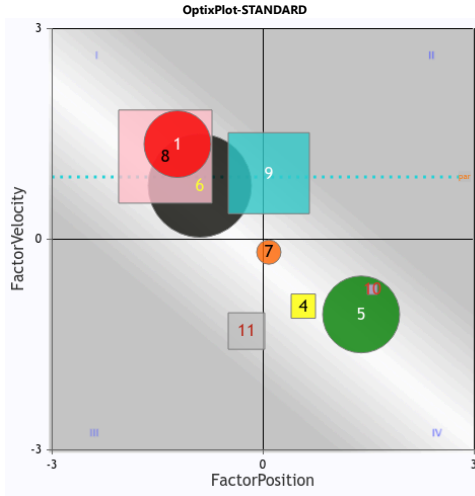

OptixProgram™

HAW 2025-04-06 Race 8 $30,000

S_Sprint 5f Dirt

Maiden Special Weight (Md Sp Wt)

3 year olds & up - Fillies/Mares only

PlotFit Contention SpeedRate 28

Past 3 Runlines

PN	Horse	ML	DLR	Surf	Dist	Prior RaceKeys	Prior RaceClass	oNg	oFIG	Fin	optixNOTES	OptixALERTS	RS
1	RACQUEL BLUE J: SANTIAGO VICTOR T: ROBERTSON HUGH H	8	57	D	6f	OP_2025-02-08_03 OP_2025-01-19_03 OP_2024-12-22_10	Md Sp Wt Md Sp Wt Md Sp Wt	C C C+	51 28 70	8 10 5	PERFECT NO_KEEP FTQ NO_LEAD DROP? PRESSED NO_FINISH COLD	RW1 RW3	
4	FAITH HOPE N LOVE J: ARRIETA REYNIER T: POMPELL ROBERT	20	157	D	6f	FAN_2024-10-31_06 FAN_2024-10-12_01 HAW_2024-10-03_06	Md Sp Wt Md Sp Wt Md Sp Wt	B - C	59 38 46	2 5 6	NASAL_S VSLOG TROUBLES+ WIDE MOVE DELAY TROUBLE_S TROUBLE- NO_KEEP		PC
5	CATNIP HILL J: HERNANDEZ ISRAEL T: HORVATH FRANK K	30	151	D	8.5f	CD_2024-11-06_03 KEE_2024-10-18_07 CD_2024-09-13_08	Md 30000 Md Sp Wt Md Sp Wt	C C C	34 40 57	10 9 10	FTQ SAVED COVER NO_KEEP DROP? FREE MOVE		
6	UNKEPT PROMISES J: ROMAN CONSTANTINO T: CANDELAS BLANCA	20	16	A	6.5f	TP_2025-03-21_05	Md Sp Wt	C	44	9	GATE FTQ NO_COVER	NT	
7	SMILING BONITA J: HERNANDEZ O K T: TRACY TANNER	15	203	D	5f	PRM_2024-09-15_09	Md 50000	C+	40	5	SLOG TROUBLE_S WIDE TROUBLE- NO_KEEP TURF?	NT	
8	SPINNING GLORY J: LOVEBERRY JARETH T: RIVELLI LARRY	2.5	15	A	6f	TP_2025-03-22_01 TP_2025-03-06_08	Md Sp Wt Md Sp Wt	B- B-	75 78	4 2	LONE NO_FINISH RUSH LONE NO_FINISH	RW1 RW2	E
9	VEGAS CONDO J: CENTENO ALEXIS T: DIVITO JAMES P	3	48	D	8.5f	OP_2025-02-17_06 DMR_2024-11-08_08 SA_2024-03-16_04	Md Sp Wt Md Sp Wt Md Sp Wt	C+ C C+	72 68 79	4 8 4	WARM_UP WIDE OTHER DROP? TROUBLE_S RUSH COVER NO_KEEP WARM FREE DROP?		
10	LA REYNITA J: MURRILL MITCHELL T: RODRIGUEZ EDUARDO	12	18	D	8.5f	FG_2025-03-19_06 FG_2025-02-15_01 FG_2025-01-17_07	Md Sp Wt Md Sp Wt Md Sp Wt	C C+ C+	50 57 68	6 9 6	FREE NASAL_S SLOG TROUBLE_S WIDE MOVE SLOG MOVE IMPROVE?	GW3	
11	STELLA BELLA J: FELIX J E T: TRACY TANNER	10	202	D	8f	PRM_2024-09-16_06 PRM_2024-08-16_04 PRM_2024-07-29_09	Md Sp Wt Md Sp Wt Md Sp Wt	C+ - -	51 53 53	3 4 4	NASAL_S WARM TROUBLE_S RUSH WIDE		

Register at optixeq.com and enter the future of handicapping.