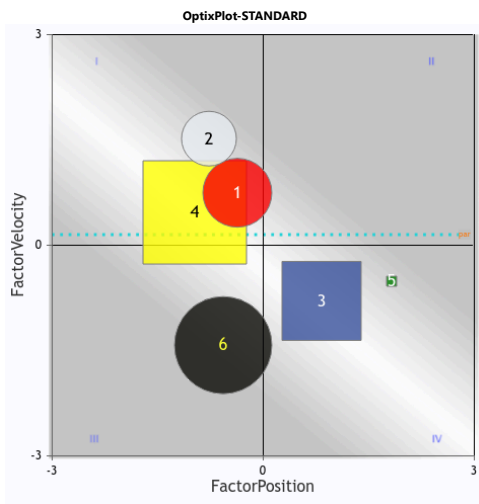

OptixProgram™

HAW 2025-04-06 Race 2 $13,000

Sprint 5.5f Dirt

Claiming (Clm 12500n3x)

3 year olds & up - Fillies/Mares only

PlotFit ● Contention ● SpeedRate ● 50

Past 3 Runlines

PN	Horse	ML	DLR	Surf	Dist	Prior RaceKeys	Prior RaceClass	oNg	oFIG	Fin	optixNOTES	OptixALERTS	RS
1	ACCELERATING BABE J: HERNANDEZ O K T: CANDELAS BLANCA	3.5	28	D	6f	OP_2025-03-09_05 OP_2025-02-14_05 HAW_2024-10-13_11	Clm 20000b Clm 15000n2l Clm 5000n2l	C+ B B-	70 78 73	3 1 2	WARM_UP TACTIC- RUSH RANK TROUBLE WARM_UP BOS SAVED NO_LINE PLODDY	3LO	EP
2	SHE'S INTHEARMYNOW J: COHEN DAVID T: CATALANO WAYNE M	2.5	29	D	6f	FG_2025-03-08_01 OP_2025-02-16_05 FG_2024-12-27_02	Clm 15000n3l Clm 12500b Clm 5000n2x	B C+ B+	80 69 93	1 5 1	FREE WARM_UP BOS WIDE NO_FINISH TACTIC+ MOVE NO_LEAD	TG30 RW2 RW3 3LO	EP
3	DESSERT FIRST J: ROMAN CONSTANTINO T: LOPEZ ELIAS	4.5	49	D	6f	OP_2025-02-16_04 FG_2024-12-28_01 FG_2024-11-29_01	Clm 12500b Clm 5000n3l Clm 5000n3l	C+ B- C+	67 82 65	5 2 3	TROUBLE- SAVED MOVE WIDE TROUBLE- NO_KEEP		P
4	DIAMONDS JOY J: MURRILL MITCHELL T: RODRIGUEZ EDUARDO	3	45	D	6f	FG_2025-02-20_02 FG_2025-01-26_08 FG_2024-12-28_01	Clm 7500b Clm 5000b Clm 5000n3l	C+ B B	68 76 83	4 1 1	DUEL TURF? BOS SAVED HOT BLANKET NASAL_S WARM_UP SAVED BOS		EP
5	FAST N HAPPY J: COLON LUIS H T: YOUNG TERRY R	5	23	A	6f	TP_2025-03-14_06 TP_2025-02-27_10 TP_2025-01-18_03	Clm 7500n3l Clm 5000n3l Clm 7500n3l	B- C+ B-	78 67 73	3 4 3	GATE TROUBLE_S WIDE MOVE RUSH SAVED TROUBLE RUSH WIDE MOVE CLOSE STRETCH?	TG30 NT	C
6	SISTER SWEDE J: LOVEBERRY JARETH T: TRACY TANNER	6	202	D	5.5f	PRM_2024-09-16_11 PRM_2024-09-01_06 PRM_2024-08-16_04	Clm 10000n2l Md 10000 Md Sp Wt	B - -	68 66 47	1 1 5	TACTIC+ WIDE MOVE	RW1 NT	P

Register at optixeq.com and enter the future of handicapping.

Copyright © 2015-2025 EquiLytic LLC. All rights reserved.