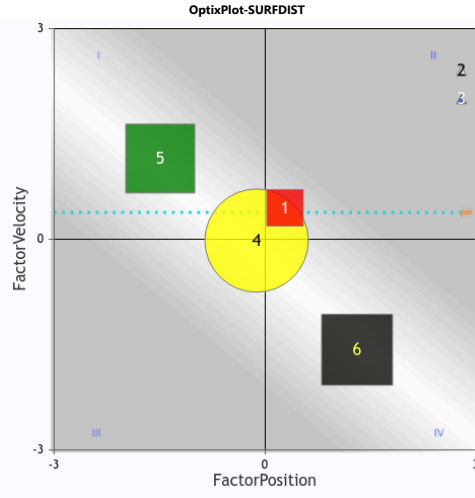

3 year olds & up

PlotFit ● Contention ❄ SpeedRate ✍ 17

Past 3 Runlines

PN	Horse	ML	DLR	Surf	Dist	Prior RaceKeys	Prior RaceClass	oNg	oFIG	Fin	optixNOTES	OptixALERTS	RS
1	CUTLASS KING J: SANTIAGO VICTOR T: LYNCH HARRY E	4.5	29	D	8.5f	OP_2025-03-08_02 OP_2025-02-16_06 CD_2024-10-27_03	Md 30000 Md 35000 Md Sp Wt	C C C	56 60 61	8 5 8	WEATHER RUSH COVER NASAL_S WIDE NO_KEEP COVER	3LO	
2	MISSED OPTION J: GONZALEZ SANTIAGO T: YOUNG TERRY R	6	44	A	6.5f	TP_2025-02-21_10 TP_2025-01-16_10 -	Md 30000 Md 50000 -	C C -	51 61 -	9 11 -	SLOG WIDE MOVE SLOG TROUBLE_S COVER NO_PUSH		
3	ALADANTE J: ESQUIVEL VALENTIN T: HUGHES EARL W	10	123	A	6.5f	TP_2024-12-04_01 FAN_2024-11-02_03 HAW_2024-10-10_10	Md 30000 Md Sp Wt Md Sp Wt	C - C	9 29 61	10 9 9	NASAL_S TROUBLE_S RUSH WIDE NO_KEEP NO_PUSH SLOG X_WIDE TROUBLE- MOVE		
4	OLIVERIO J: ROMAN CONSTANTINO T: LOPEZ ELIAS	8	17	D	6f	FG_2025-03-20_03 FG_2025-02-15_09 -	Moc 50000 Md Sp Wt -	C C -	55 34 -	7 9 -	SLOG RANK TROUBLE- RANK WIDE NO_KEEP DROP?	NT	
5	BIGFOOT SIGHTING J: MURRILL MITCHELL T: RODRIGUEZ EDUARDO	1.6	7	D	5f	HAW_2025-03-30_03 FG_2025-02-14_02 FG_2025-01-26_05	Md Sp Wt Md 15000 Md 30000	C+ B- B-	63 66 69	4 2 2	WEATHER GALLOP+ STRETCH? RANK TROUBLE- SAVED NO_KEEP WARM BOS		EP
6	JUSTAWALKINTHEPARK J: HERNANDEZ O K T: LOPEZ ELIAS	2	24	⊕	8.5f	FG_2025-03-13_09 FG_2025-01-27_04 FG_2024-12-29_03	Md 30000 Moc 50000 Md 30000	C C B-	61 48 74	7 7 4	WIDE NO_KEEP TURF? CLOSE GALLOP+	2LO	