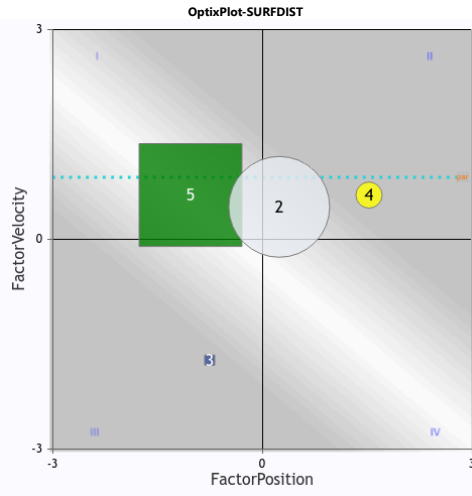

PlotFit ● Contention ❄ SpeedRate ✍ 17

Past 3 Runlines

PN	Horse	ML	DLR	Surf	Dist	Prior RaceKeys	Prior RaceClass	oNg	oFIG	Fin	optixNOTES	OptixALERTS	RS
2	TORTUGA ISLAND J: BENDEZU ALEXANDER T: BECKER SCOTT	3.5	62	D	8.5f	OP_2025-02-07_02 OP_2024-12-22_02 CD_2024-11-27_04	CIm 12500b CIm 20000 CIm 16000b	C+ C B-	70 64 78	5 6 2	NASAL_S WIDE PLODDY NO_KEEP SAVED NO_KEEP DROP? NASAL_S WIDE		EP
3	AUTISM COMPASSION J: COLON LUIS H T: DIZEO DINO	8	77	A	8f	TP_2025-01-23_04 TP_2024-12-26_03 TP_2024-12-06_03	CIm 8000 CIm 12500 CIm 8000	B- C+ B-	74 67 70	5 6 2	WEATHER GATE SLOG WIDE TROUBLE- COVER SPACED NO_COVER	NT	EP
4	TWO HEARTED J: MOJICA O T: QUINONEZ MAX	6	61	A	8f	TP_2025-02-08_01 TP_2025-01-23_04 TP_2025-01-03_06	CIm 5000b CIm 8000 CIm 5000	B B- B	75 71 70	1 6 3	TACTIC+ MOVE FLOW WEATHER SAVED MOVE COVER CLOSE	RW1 NT	PC
5	LADY HELENA J: GONZALEZ SANTIAGO T: ROSAS RIGO	4.5	11	D	5f	HAW_2025-03-30_01 FG_2025-02-27_02 FG_2025-01-01_02	CIm 5000b CIm 5000n3l CIm 15000b	B+ B C+	81 75 52	1 1 6	WEATHER HARD_LEAD HOT WARM HARD SLOG WIDE	TG30 RW2 NT 3LO	EP