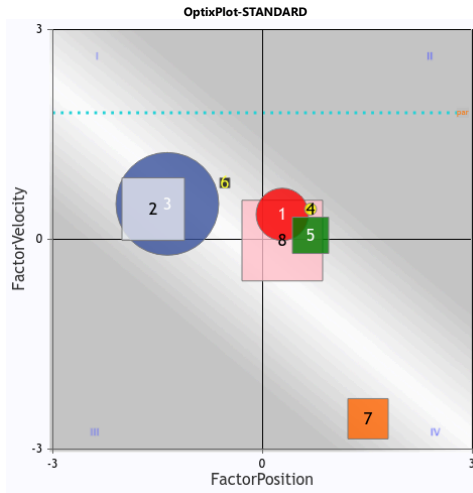

Register at optixeq.com and enter the future of handicapping.

OptixProgram™

HAW 2025-04-10 Race 6 \$32,000

S_Sprint 5f Dirt

Allowance (Alw 32000n1x)

3 year olds & up

PlotFit ● Contention ❄ SpeedRate ↘ 0

Past 3 Runlines