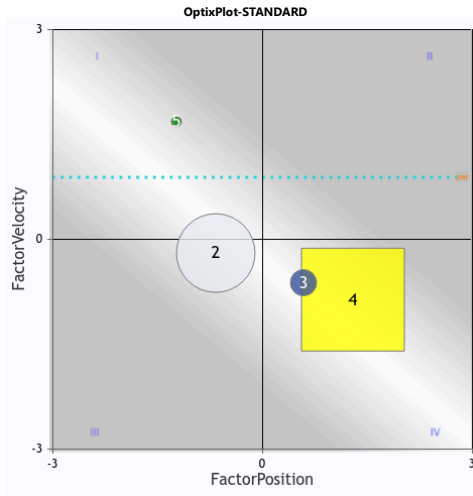

OptixProgram™

HAW 2025-04-10 Race 4 $15,500

Route 8.32f Dirt

CO (OCIm 13500)

4 year olds & up - Fillies/Mares only

PlotFit ● Contention ❄ SpeedRate ✍ 17

Past 3 Runlines

PN	Horse	ML	DLR	Surf	Dist	Prior RaceKeys	Prior RaceClass	oNg	oFIG	Fin	optixNOTES	OptixALERTS	RS
2	TORTUGA ISLAND J: BENDEZU ALEXANDER T: BECKER SCOTT	3.5	62	D	8.5f	OP_2025-02-07_02 OP_2024-12-22_02 CD_2024-11-27_04	CIm 12500b CIm 20000 CIm 16000b	C+ C B-	70 64 78	5 6 2	NASAL_S WIDE PLODDY NO_KEEP SAVED NO_KEEP DROP? NASAL_S WIDE		EP
3	AUTISM COMPASSION J: COLON LUIS H T: DIZEO DINO	8	77	A	8f	TP_2025-01-23_04 TP_2024-12-26_03 TP_2024-12-06_03	CIm 8000 CIm 12500 CIm 8000	B- C+ B-	74 67 70	5 6 2	WEATHER GATE SLOG WIDE TROUBLE- COVER SPACED NO_COVER	NT	EP
4	TWO HEARTED J: MOJICA O T: QUINONEZ MAX	6	61	A	8f	TP_2025-02-08_01 TP_2025-01-23_04 TP_2025-01-03_06	CIm 5000b CIm 8000 CIm 5000	B B- B	75 71 70	1 6 3	TACTIC+ MOVE FLOW WEATHER SAVED MOVE COVER CLOSE	RW1 NT	PC
5	LADY HELENA J: GONZALEZ SANTIAGO T: ROSAS RIGO	4.5	11	D	5f	HAW_2025-03-30_01 FG_2025-02-27_02 FG_2025-01-01_02	CIm 5000b CIm 5000n3l CIm 15000b	B+ B C+	81 75 52	1 1 6	WEATHER HARD_LEAD HOT WARM HARD SLOG WIDE	TG30 RW2 NT 3LO	EP

Register at optixeq.com and enter the future of handicapping.

Copyright © 2015-2025 EquiLytix LLC. All rights reserved.