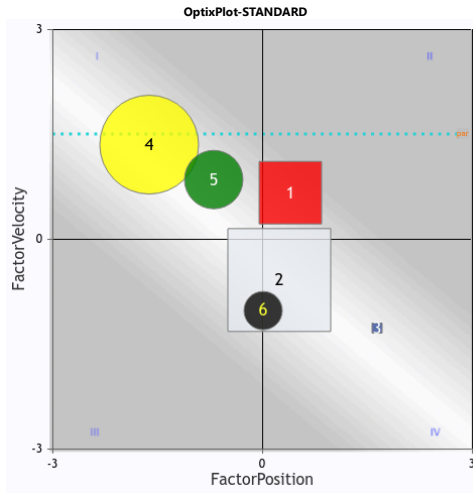

Register at optixeq.com and enter the future of handicapping.

OptixProgram™

HAW 2025-04-10 Race 7 \$15,000

Sprint 5.5f Dirt

Maiden Claimer (Md 25000)

3 year olds & up

PlotFit ● Contention ⚡ SpeedRate ⚡ 0

Past 3 Runlines