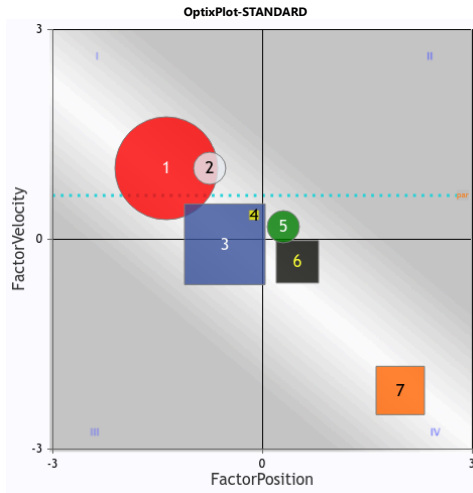

OptixProgram™

HAW 2025-04-10 Race 3 $11,500

Sprint 5.5f Dirt

Claiming (Clm 5000b)

4 year olds & up

PlotFit ● Contention ☀ SpeedRate 📈 29

Past 3 Runlines

PN	Horse	ML	DLR	Surf	Dist	Prior RaceKeys	Prior RaceClass	oNg	oFIG	Fin	optixNOTES	OptixALERTS	RS
1	HURTS SO BAD J: CENTENO ALEXIS T: MERAZ ANTONIO	10	121	D	6f	MNR_2024-12-10_01 MVR_2024-11-19_02 FAN_2024-10-24_04	Clm 4000 CLM5000NW26M Clm 4000	C	55 77 59	7 1 5	WEATHER RUSH NO_KEEP OTHER		EP
2	RACARINO J: ARRIETA REYNIER T: QUINONEZ MAX	5	159	D	6f	FAN_2024-11-02_10 FAN_2024-10-24_04 FAN_2024-10-08_04	Clm 4000 Clm 4000 Clm 4000	C+	66 75 76	4 2 2	SAVED FREE NO_FINISH OUCHY	RW1	P
3	ROTARY DIAL J: GONZALEZ SANTIAGO T: REID DAVID R	2.5	24	D	5.5f	MVR_2025-03-17_05 MVR_2025-02-27_07 MVR_2025-01-28_06	CLM5000NW16M CLM5000NW26M CLM5000NW26M	B	83 80 75	1 2 3	RUSH HARD OTHER	OF3 RW1 NT	PC
4	ALIBI IKE J: HERNANDEZ O K T: MERAZ ANTONIO	5	61	D	6f	MVR_2025-02-08_06 MVR_2025-01-07_05 MNR_2024-12-10_03	CLM7500NW4L CLM7500NW4L Clm 12500n3x	B-	72 76 82	3 4 1	TROUBLES+ TRAFFIC MOVE WIDE		EP
5	ONE PUTT RICHIE J: MOJICA O T: MARTINEZ RALPH	3	14	D	5f	HAW_2025-03-27_05 DED_2024-12-13_06 DED_2024-11-30_09	Clm 5000b Clm 4000n2y Clm 4000n2y	B C+	78 80 70	1 7 4	TACTIC+ RUSH SLOG TROUBLE- NO_PUSH	TG30 RW1 NT 2LO	PC
6	PADDY'S HOUSE J: COHEN DAVID T: TRACY TANNER	8	53	D	6f	FG_2025-02-16_02 FG_2025-01-26_02 FG_2024-12-26_04	Clm 5000b Clm 5000b Clm 7500b	C+ C+ C	72 71 69	4 5 7	WIDE PLODDY SAVED TROUBLE- ROOM SLOG MOVE NO_PUSH		C
7	EMPTY HOLSTER J: BENDEZU ALEXANDER T: MARTINEZ RALPH	8	118	D	6.5f	DED_2024-12-13_07 DED_2024-11-22_05 FAN_2024-10-22_06	Clm 5000n4x Clm 5000n4x Clm 3200b	B- - -	71 65 68	2 5 -	RUSH SHUFFLE MOVE WIDE GALLOP+		PC

Register at optixeq.com and enter the future of handicapping.

Copyright © 2015-2025 EquiLytx LLC. All rights reserved.