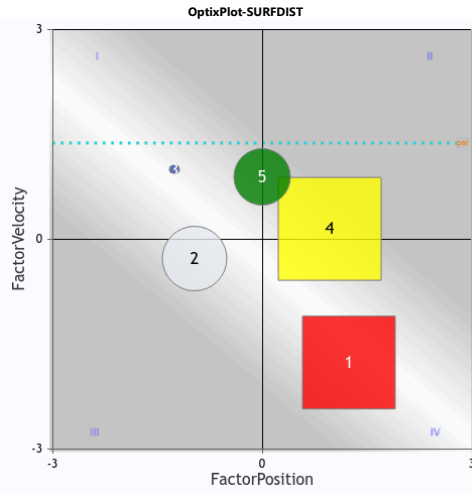

OptixProgram™

HAW 2025-04-10 Race 1 \$15,500

Sprint 5.5f Dirt

Claiming (C1m 25000n2l)

3 year olds & up - Fillies/Mares only

PlotFit ● Contention ❄ SpeedRate ↔ 0

Past 3 Runlines

PN	Horse	ML	DLR	Surf	Dist	Prior RaceKeys	Prior RaceClass	oNg	oFIG	Fin	optixNOTES	OptixALERTS	RS
1	JOYZELLA J: CENTENO ALEXIS T: SPAGNOLA IDA	3	14	D	5f 8f 6f	HAW_2025-03-27_06 HAW_2024-10-10_04 HAW_2024-09-12_07	C1m 12500n2l C1m 20000n2l Alw 38000n1x	C+ C C+	55 62 62	5 9 5	RUSH DUEL NO_KEEP PREP? TURF? WIDE NO_KEEP WARM STRETCH?	TG30 2LO	P
2	WILDWOOD ADIOS J: BENDEZU ALEXANDER T: BECKER SCOTT	2	127	A	5f 6f 6f	TP_2024-12-04_09 FAN_2024-10-31_01 FAN_2024-10-19_03	C1m 15000n2l OC1m 10000n2l Md Sp Wt	B- - -	75 59 62	2 5 1	SLOG MOVE WIDE -	NT	PC
3	NADJAMEANSBUSINESS J: HERNANDEZ O K T: CAMPBELL JOEL	4	36	D	5.5f 6f 6f	TAM_2025-03-05_09 TAM_2025-02-12_06 TAM_2025-01-03_06	Md 16000 Md 16000 Md 16000	B C+ C+	63 61 58	1 4 6	POP RUSH LONE TROUBLE S PRESSED NO_KEEP LONE NO_KEEP	TG45 OF3 RW1 RW3 NT	E
4	SECRET OPERATION J: FELIX J E T: SLAGER MIKE	3.5	128	D	6f 8.32f 6f	MVR_2024-12-03_07 IND_2024-11-13_05 HAW_2024-10-03_05	ALW25900NW1X Alw 46240n2l Alw 36000n1x	C+ - C+	65 50 63	6 9 7	SLOG WIDE MOVE WIDE		C
5	GETOUTOFMYKITCHEN J: ESQUIVEL VALENTIN T: PEREZ MANNY	4.5	182	D	8f 7.5f 8.5f	HAW_2024-10-10_04 HAW_2024-09-19_05 HAW_2024-08-29_05	C1m 20000n2l C1m 20000n2l C1m 20000n2l	B C B-	76 62 67	2 10 2	TACTIC+ WIDE GATE SAVED PLODDY	RW1 NT	PC