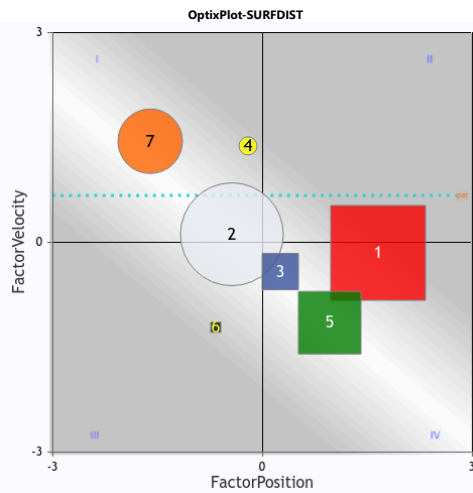

OptixProgram™

HAW 2025-04-10 Race 5 $10,500

Sprint 5.5f Dirt

Claiming (CIm 5000n2l)

3 year olds & up

PlotFit Contention SpeedRate 29

Past 3 Runlines

PN	Horse	ML	DLR	Surf	Dist	Prior RaceKeys	Prior RaceClass	oNg	oFIG	Fin	optixNOTES	OptixALERTS	RS
1	MINIMO J: GONZALEZ SANTIAGO T: ROSAS RIGO	6	14	D	5f	HAW_2025-03-27_01 MVR_2025-03-10_06 LRL_2024-12-13_03	CIm 5000n2l CLM5000NW2L CIm 12500n2l	B- C+ -	59 55 72	3 5 5	WIDE MOVE RUSH WIDE	TG30 3LO	C
2	TALLAPOOSA J: FELIX J E T: RODRIGUEZ HUGO	6	14	D	5f	HAW_2025-03-27_01 FAN_2024-11-02_07 HAW_2024-10-13_03	CIm 5000n2l OCIm 10000n2l CIm 12500n2l	B- C C+	61 47 58	2 10 4	WARM_UP TROUBLE_S RUSH SAVED TROUBLE MOVE NO_KEEP FREE PLODDY	TG30 2LO	P
3	CAPTAIN'S FLAG J: REYES FRANK T: MERAZ ANTONIO	10	14	D	5f	HAW_2025-03-27_01 D 8f MVR_2025-01-07_06 A 6.5f TP_2024-12-21_03	CIm 5000n2l CLM7500NW2L CIm 15000n2l	C+ C C	56 26 52	4 7 12	TROUBLE_S RUSH TROUBLE- DUEL NO_KEEP NO_LEAD WEATHER GATE FTQ SAVED NO_PUSH TROUBLE_S WIDE NO_PUSH	TG30 2LO	P
4	PURPLE OCTOPUS J: CENTENO ALEXIS T: RIVELLI LARRY	0.8	7	D	5f	HAW_2025-04-03_04 HAW_2024-06-16_03 CD_2024-05-04_13	CIm 5000n3l CIm 5000n2l OCIm 10000n1x	B- B- C	72 68 73	2 2 7	TROUBLE_S RUSH OTHER DUEL WIDE	2LO	EP
5	DURANGO CHROME J: HERNANDEZ O K T: BLEA TONY JR	15	282	D	6f	FAN_2024-07-02_03 FAN_2024-06-15_02 FAN_2024-06-04_03	CIm 4000n2l Md 4000 Md 4000	C+ - -	58 63 54	4 - 3	WARM SLOG WIDE		C
6	SENIOR MIKE J: ARRIETA REYNIER T: POMPELL ROBERT	12	168	D	6f	FAN_2024-10-24_01 FAN_2024-10-12_02 FAN_2023-10-31_03	CIm 4000n2l CIm 4000n2l CIm 4000n2l	- - -	- 43 64	6 7 2	NASAL_S TROUBLES+		EP
7	SECESSION J: ROMAN CONSTANTINO T: RODRIGUEZ JOSE G	4.5	35	D	6f	FG_2025-03-06_10 D 6f FG_2025-02-13_01 8.32f HAW_2024-09-29_03	CIm 5000n2l CIm 5000n2l CIm 15000n2l	C+ C+ C	67 71 51	4 4 5	FTQ X_FLOW FTQ SAVED	3LO	EP

Register at optixeq.com and enter the future of handicapping.