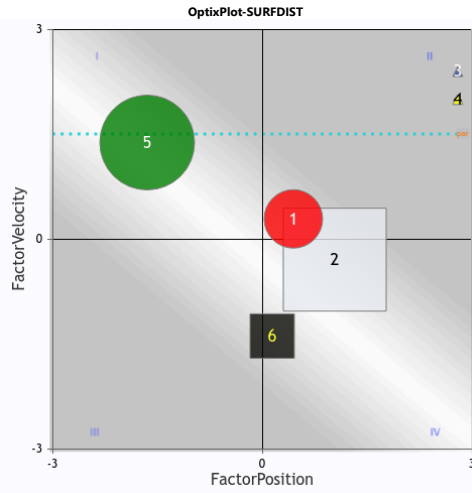

Register at optixeq.com and enter the future of handicapping.

OptixProgram™

HAW 2025-04-10 Race 7 \$15,000

Sprint 5.5f Dirt

Maiden Claimer (Md 25000)

3 year olds & up

PlotFit ● Contention ⚡ SpeedRate ⚡ 0

Past 3 Runlines