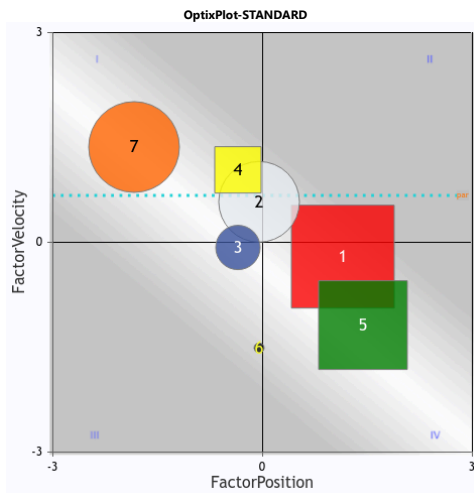

OptixProgram™

HAW 2025-04-10 Race 5 $10,500

Sprint 5.5f Dirt

Claiming (CIm 5000n2l)

3 year olds & up

PlotFit Contention SpeedRate 29

Past 3 Runlines

PN	Horse	ML	DLR	Surf	Dist	Prior RaceKeys	Prior RaceClass	oNg	oFIG	Fin	optixNOTES	OptixALERTS	RS
1	MINIMO J: GONZALEZ SANTIAGO T: ROSAS RIGO	6	14	D	5f	HAW_2025-03-27_01 MVR_2025-03-10_06 LRL_2024-12-13_03	CIm 5000n2l CLM5000NW2L CIm 12500n2l	B- C+ -	59 55 72	3 5 5	WIDE MOVE RUSH WIDE	TG30 3LO	C
2	TALLAPOOSA J: FELIX J E T: RODRIGUEZ HUGO	6	14	D	5f	HAW_2025-03-27_01 FAN_2024-11-02_07 HAW_2024-10-13_03	CIm 5000n2l OCIm 10000n2l CIm 12500n2l	B- C C+	61 47 58	2 10 4	WARM_UP TROUBLE_S RUSH SAVED TROUBLE MOVE NO_KEEP FREE PLODDY	TG30 2LO	P
3	CAPTAIN'S FLAG J: REYES FRANK T: MERAZ ANTONIO	10	14	D	5f	HAW_2025-03-27_01 D 8f MVR_2025-01-07_06 A 6.5f TP_2024-12-21_03	CIm 5000n2l CLM7500NW2L CIm 15000n2l	C+ C C	56 26 52	4 7 12	TROUBLE_S RUSH TROUBLE- DUEL NO_KEEP NO_LEAD WEATHER GATE FTQ SAVED NO_PUSH TROUBLE_S WIDE NO_PUSH	TG30 2LO	P
4	PURPLE OCTOPUS J: CENTENO ALEXIS T: RIVELLI LARRY	0.8	7	D	5f	HAW_2025-04-03_04 HAW_2024-06-16_03 CD_2024-05-04_13	CIm 5000n3l CIm 5000n2l OCIm 10000n1x	B- B- C	72 68 73	2 2 7	TROUBLE_S RUSH OTHER DUEL WIDE	2LO	EP
5	DURANGO CHROME J: HERNANDEZ O K T: BLEA TONY JR	15	282	D	6f	FAN_2024-07-02_03 FAN_2024-06-15_02 FAN_2024-06-04_03	CIm 4000n2l Md 4000 Md 4000	C+ - -	58 63 54	4 - 3	WARM SLOG WIDE		C
6	SENIOR MIKE J: ARRIETA REYNIER T: POMPELL ROBERT	12	168	D	6f	FAN_2024-10-24_01 FAN_2024-10-12_02 FAN_2023-10-31_03	CIm 4000n2l CIm 4000n2l CIm 4000n2l	- - -	- 43 64	6 7 2	NASAL_S TROUBLES+		EP
7	SECESSION J: ROMAN CONSTANTINO T: RODRIGUEZ JOSE G	4.5	35	D	6f	FG_2025-03-06_10 D 6f FG_2025-02-13_01 8.32f HAW_2024-09-29_03	CIm 5000n2l CIm 5000n2l CIm 15000n2l	C+ C+ C	67 71 51	4 4 5	FTQ X_FLOW FTQ SAVED	3LO	EP

Register at optixeq.com and enter the future of handicapping.