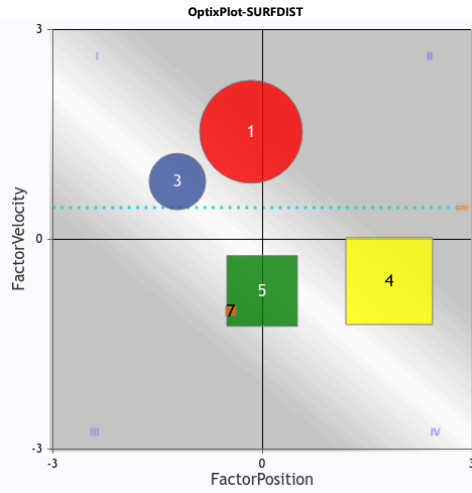

PlotFit ● Contention ☀ SpeedRate 📊 43

Past 3 Runlines

PN	Horse	ML	DLR	Surf	Dist	Prior RaceKeys	Prior RaceClass	oNg	oFIG	Fin	optixNOTES	OptixALERTS	RS
1	RISKY BOY J: ROMAN CONSTANTINO T: RODRIGUEZ JOSE G	4.5	14	D	5f 6f 6f	HAW_2025-03-27_05 FG_2025-01-03_04 FG_2024-12-13_04	CIm 5000b CIm 5000b CIm 5000b	B- C+ C+	75 61 75	2 6 5	RUSH PRESSED SAVED WIDE SAVED	TG30 NT 2LO	EP
3	RACE DRIVER J: BENDEZU ALEXANDER T: MARTINEZ RALPH	3.5	113	D	7f 7f 5f	DED_2024-12-18_02 DED_2024-11-23_08 IND_2024-05-16_03	CIm 20000b OCIm 20000n2x CIm 16000b	C C+ -	61 66 76	6 7 2	WARM HARD_LEAD FTQ NO_LINE NO_PUSH WARM TACTIC- RUSH OTHER		EP
4	SHAKE UP J: HERNANDEZ ISRAEL T: BERNDT JOEL	5	327	D	7.5f 6f 6f	CBY_2024-05-18_04 OP_2024-04-28_04 OP_2024-04-19_09	CIm 10000b CIm 20000b OCIm 30000n1x	B C C+	68 63 77	1 10 8	RUSH WIDE BOS BLANKET TACTIC-		EP
5	ONE WAY HOME J: MOJICA O T: MARTINEZ RALPH	6	14	D	5f 6f 8.32f	HAW_2025-03-27_05 FAN_2024-11-02_10 FAN_2024-10-24_07	CIm 5000b CIm 4000 CIm 5000	B- B- -	71 66 70	5 5 3	CLOSE OTHER WIDE OTHER WEATHER	2LO	EP
7	HATCHET CREEK J: COHEN DAVID T: DIZEO DINO	8	14	D	5f 6f 6f	HAW_2025-03-27_05 HAW_2024-08-22_04 HAW_2024-07-21_02	CIm 5000b CIm 5000n1y CIm 5000b	B- B C	72 78 58	4 1 6	WARM WIDE SAVED WIDE NO_KEEP NO_PUSH OTHER	2LO	PC