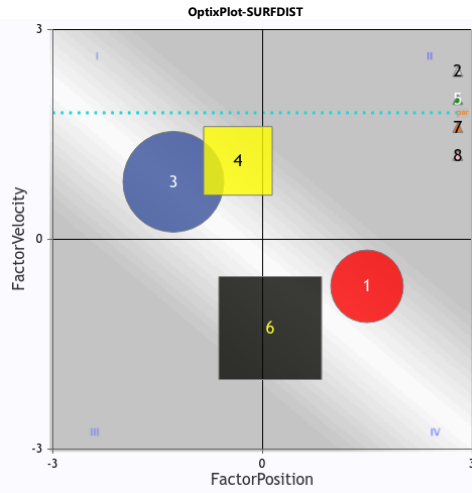

Register at optixeq.com and enter the future of handicapping.

OptixProgram™

HAW 2025-04-10 Race 6 \$32,000

S_Sprint 5f Dirt

Allowance (Alw 32000n1x)

3 year olds & up

PlotFit ● Contention ❄ SpeedRate ↘ 0

Past 3 Runlines