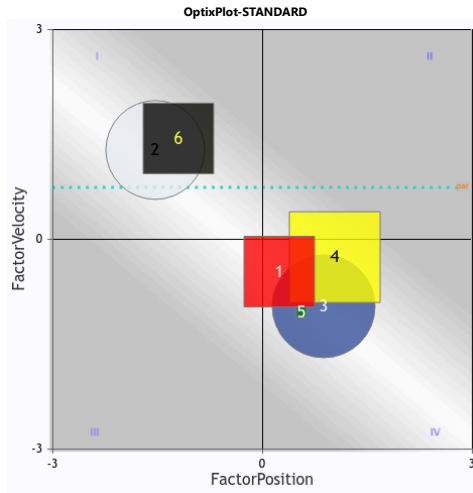

OptixProgram™

HAW 2025-04-10 Race 2 $9,500

Sprint 5.5f Dirt

Maiden Claimer (Md 6250)

3 year olds & up - Fillies/Mares only

PlotFit ● Contention ❄️ SpeedRate 🏇 17

Past 3 Runlines

PN	Horse	ML	DLR	Surf	Dist	Prior RaceKeys	Prior RaceClass	oNg	oFIG	Fin	optixNOTES	OptixALERTS	RS
1	KATELYN'S MESS J: CENTENO ALEXIS T: HUGHES EARL W	12	11	D	5.5f 6f 6f	HAW_2025-03-30_02 MVR_2024-11-19_03 PRM_2024-08-25_11	Md 6250 MCL5000 Md 5000	C C -	29 49 48	5 7 7	WEATHER WIDE NO_HANDLE WEATHER TROUBLE_S WIDE	2LO	P
2	WW BEST OF TIMES J: BENDEZU ALEXANDER T: BECKER SCOTT	2.5	173	D ⊕ ⊕	6f 7.5f 7.5f	FAN_2024-10-19_03 HAW_2024-09-01_09 HAW_2024-08-08_04	Md Sp Wt Md 20000 Md 20000	C B- C+	36 70 63	6 2 6	NASAL_S NO_KEEP OUCHY NASAL_S PRESSED SAVED NASAL_S X_FLOW		E
3	TWO TIMER J: HERNANDEZ O K T: TRACY TANNER	8	38	D D ⊗	6f 8f 8.32f	FG_2025-03-03_06 CD_2024-10-30_04 IND_2024-10-02_05	Md 15000 Md 20000 Md 40000	C C C	40 2 35	10 9 8	WIDE WARM_UP GATE NO_KEEP NO_PUSH TROUBLE_S COVER TURF?	2LO	
4	REALTA J: ARRIETA REYNIER T: IRION HEATHER	3	15	A A Ⓣ	6.5f 5.5f 6f	TP_2025-03-26_01 GP_2024-12-28_02 AQU_2024-11-07_04	Md 5000 Md 12500 Md 40000	C C C+	52 51 58	6 7 9	NASAL_S SLOG TROUBLE- WIDE FLOW WIDE	2LO	
5	ENTICING OPTION J: ROMAN CONSTANTINO T: YOUNG TERRY R	10	11	D A A	5.5f 8f 8f	HAW_2025-03-30_02 TP_2025-01-17_01 TP_2024-12-21_02	Md 6250 Md 7500 Md 15000	C+ C C	51 30 36	3 10 11	WEATHER WIDE RUSH RUSH WIDE SLOG SAVED	TG30 NT 2LO	
6	DELIGHTED J: ESQUIVEL VALENTIN T: REAVIS MICHAEL L	1.6	20	A D A	6f 7f 6f	TP_2025-03-21_02 KEE_2024-04-14_01 TP_2024-03-01_04	Md 15000 Md 20000 Md 50000	C C+ C+	54 65 65	7 4 7	PRESSED SAVED NO_KEEP OUCHY PRESSED NO_FINISH WIDE	RW2 2LO	

Register at optixeq.com and enter the future of handicapping.

Copyright © 2015-2025 EquiLytx LLC. All rights reserved.