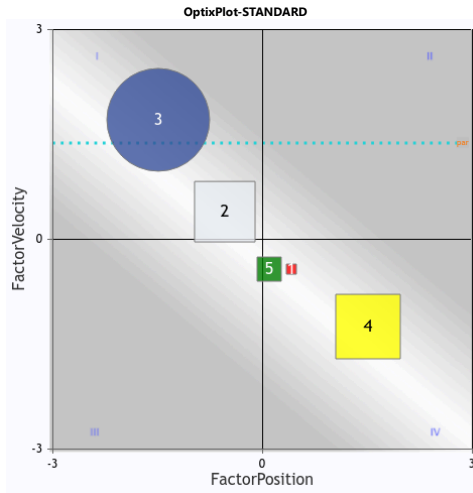

OptixProgram™

HAW 2025-04-10 Race 1 \$15,500

Sprint 5.5f Dirt

Claiming (C1m 25000n2l)

3 year olds & up - Fillies/Mares only

PlotFit ● Contention ❄ SpeedRate ↔ 0

Past 3 Runlines

PN	Horse	ML	DLR	Surf	Dist	Prior RaceKeys	Prior RaceClass	oNg	oFIG	Fin	optixNOTES	OptixALERTS	RS
1	JOYZELLA J: CENTENO ALEXIS T: SPAGNOLA IDA	3	14	D	5f 8f 6f	HAW_2025-03-27_06 HAW_2024-10-10_04 HAW_2024-09-12_07	C1m 12500n2l C1m 20000n2l Alw 38000n1x	C+ C C+	55 62 62	5 9 5	RUSH DUEL NO_KEEP PREP? TURF? WIDE NO_KEEP WARM STRETCH?	TG30 2LO	P
2	WILDWOOD ADIOS J: BENDEZU ALEXANDER T: BECKER SCOTT	2	127	A	5f 6f 6f	TP_2024-12-04_09 FAN_2024-10-31_01 FAN_2024-10-19_03	C1m 15000n2l OC1m 10000n2l Md Sp Wt	B- - -	75 59 62	2 5 1	SLOG MOVE WIDE -	NT	PC
3	NADJAMEANSBUSINESS J: HERNANDEZ O K T: CAMPBELL JOEL	4	36	D	5.5f 6f 6f	TAM_2025-03-05_09 TAM_2025-02-12_06 TAM_2025-01-03_06	Md 16000 Md 16000 Md 16000	B C+ C+	63 61 58	1 4 6	POP RUSH LONE TROUBLE S PRESSED NO_KEEP LONE NO_KEEP	TG45 OF3 RW1 RW3 NT	E
4	SECRET OPERATION J: FELIX J E T: SLAGER MIKE	3.5	128	D	6f 8.32f 6f	MVR_2024-12-03_07 IND_2024-11-13_05 HAW_2024-10-03_05	ALW25900NW1X Alw 46240n2l Alw 36000n1x	C+ - C+	65 50 63	6 9 7	SLOG WIDE MOVE WIDE		C
5	GETOUTOFMYKITCHEN J: ESQUIVEL VALENTIN T: PEREZ MANNY	4.5	182	D	8f 7.5f 8.5f	HAW_2024-10-10_04 HAW_2024-09-19_05 HAW_2024-08-29_05	C1m 20000n2l C1m 20000n2l C1m 20000n2l	B C B-	76 62 67	2 10 2	TACTIC+ WIDE GATE SAVED PLODDY	RW1 NT	PC