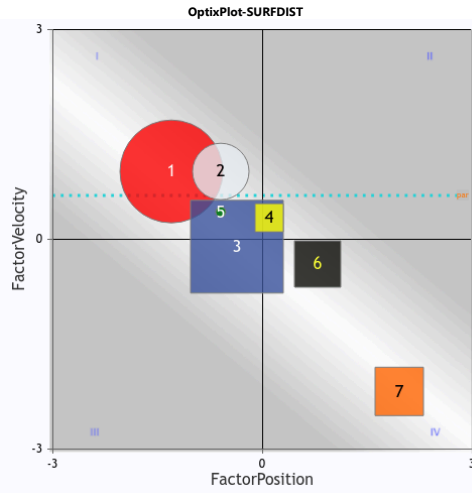

OptixProgram™

HAW 2025-04-10 Race 3 $11,500

Sprint 5.5f Dirt

Claiming (Clm 5000b)

4 year olds & up

PlotFit ● Contention ☀ SpeedRate 📈 29

Past 3 Runlines

PN	Horse	ML	DLR	Surf	Dist	Prior RaceKeys	Prior RaceClass	oNg	oFIG	Fin	optixNOTES	OptixALERTS	RS
1	HURTS SO BAD J: CENTENO ALEXIS T: MERAZ ANTONIO	10	121	D	6f	MNR_2024-12-10_01 MVR_2024-11-19_02 FAN_2024-10-24_04	Clm 4000 CLM5000NW26M Clm 4000	C	55 77 59	7 1 5	WEATHER RUSH NO_KEEP OTHER		EP
2	RACARINO J: ARRIETA REYNIER T: QUINONEZ MAX	5	159	D	6f	FAN_2024-11-02_10 FAN_2024-10-24_04 FAN_2024-10-08_04	Clm 4000 Clm 4000 Clm 4000	C+	66 75 76	4 2 2	SAVED FREE NO_FINISH OUCHY	RW1	P
3	ROTARY DIAL J: GONZALEZ SANTIAGO T: REID DAVID R	2.5	24	D	5.5f	MVR_2025-03-17_05 MVR_2025-02-27_07 MVR_2025-01-28_06	CLM5000NW16M CLM5000NW26M CLM5000NW26M	B	83 80 75	1 2 3	RUSH HARD OTHER	OF3 RW1 NT	PC
4	ALIBI IKE J: HERNANDEZ O K T: MERAZ ANTONIO	5	61	D	6f	MVR_2025-02-08_06 MVR_2025-01-07_05 MNR_2024-12-10_03	CLM7500NW4L CLM7500NW4L Clm 12500n3x	B-	72 76 82	3 4 1	TROUBLES+ TRAFFIC MOVE WIDE		EP
5	ONE PUTT RICHIE J: MOJICA O T: MARTINEZ RALPH	3	14	D	5f	HAW_2025-03-27_05 DED_2024-12-13_06 DED_2024-11-30_09	Clm 5000b Clm 4000n2y Clm 4000n2y	B C+	78 80 70	1 7 4	TACTIC+ RUSH SLOG TROUBLE- NO_PUSH	TG30 RW1 NT 2LO	PC
6	PADDY'S HOUSE J: COHEN DAVID T: TRACY TANNER	8	53	D	6f	FG_2025-02-16_02 FG_2025-01-26_02 FG_2024-12-26_04	Clm 5000b Clm 5000b Clm 7500b	C+ C+ C	72 71 69	4 5 7	WIDE PLODDY SAVED TROUBLE- ROOM SLOG MOVE NO_PUSH		C
7	EMPTY HOLSTER J: BENDEZU ALEXANDER T: MARTINEZ RALPH	8	118	D	6.5f	DED_2024-12-13_07 DED_2024-11-22_05 FAN_2024-10-22_06	Clm 5000n4x Clm 5000n4x Clm 3200b	B- - -	71 65 68	2 5 -	RUSH SHUFFLE MOVE WIDE GALLOP+		PC

Register at optixeq.com and enter the future of handicapping.

Copyright © 2015-2025 EquiLytx LLC. All rights reserved.