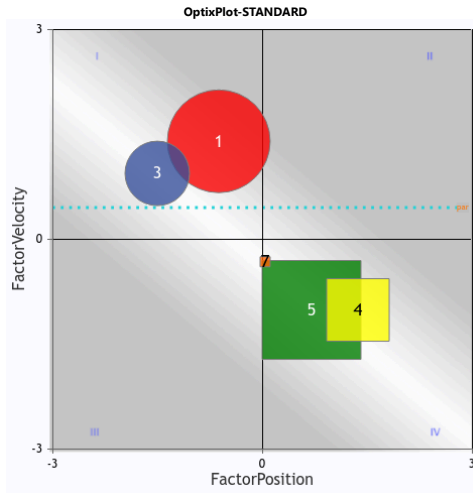

PlotFit ● Contention ☀ SpeedRate 📊 43

Past 3 Runlines

PN	Horse	ML	DLR	Surf	Dist	Prior RaceKeys	Prior RaceClass	oNg	oFIG	Fin	optixNOTES	OptixALERTS	RS
1	RISKY BOY J: ROMAN CONSTANTINO T: RODRIGUEZ JOSE G	4.5	14	D	5f 6f 6f	HAW_2025-03-27_05 FG_2025-01-03_04 FG_2024-12-13_04	CIm 5000b CIm 5000b CIm 5000b	B- C+ C+	75 61 75	2 6 5	RUSH PRESSED SAVED WIDE SAVED	TG30 NT 2LO	EP
3	RACE DRIVER J: BENDEZU ALEXANDER T: MARTINEZ RALPH	3.5	113	D	7f 7f 5f	DED_2024-12-18_02 DED_2024-11-23_08 IND_2024-05-16_03	CIm 20000b OCIm 20000n2x CIm 16000b	C C+ -	61 66 76	6 7 2	WARM HARD_LEAD FTQ NO_LINE NO_PUSH WARM TACTIC- RUSH OTHER		EP
4	SHAKE UP J: HERNANDEZ ISRAEL T: BERNDT JOEL	5	327	D	7.5f 6f 6f	CBY_2024-05-18_04 OP_2024-04-28_04 OP_2024-04-19_09	CIm 10000b CIm 20000b OCIm 30000n1x	B C C+	68 63 77	1 10 8	RUSH WIDE BOS BLANKET TACTIC-		EP
5	ONE WAY HOME J: MOJICA O T: MARTINEZ RALPH	6	14	D	5f 6f 8.32f	HAW_2025-03-27_05 FAN_2024-11-02_10 FAN_2024-10-24_07	CIm 5000b CIm 4000 CIm 5000	B- B- -	71 66 70	5 5 3	CLOSE OTHER WIDE OTHER WEATHER	2LO	EP
7	HATCHET CREEK J: COHEN DAVID T: DIZEO DINO	8	14	D	5f 6f 6f	HAW_2025-03-27_05 HAW_2024-08-22_04 HAW_2024-07-21_02	CIm 5000b CIm 5000n1y CIm 5000b	B- B C	72 78 58	4 1 6	WARM WIDE SAVED WIDE NO_KEEP NO_PUSH OTHER	2LO	PC