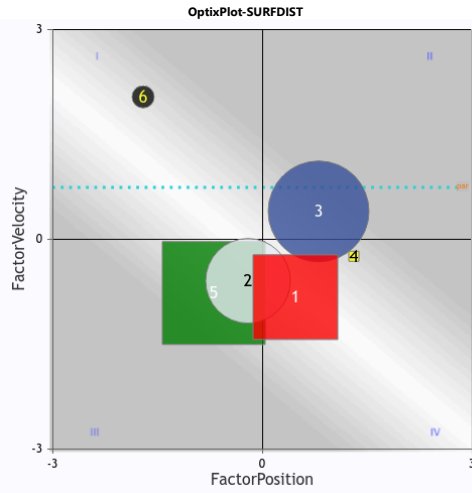

PlotFit ● Contention ❄️ SpeedRate 🏇 17

Past 3 Runlines

PN	Horse	ML	DLR	Surf	Dist	Prior RaceKeys	Prior RaceClass	oNg	oFIG	Fin	optixNOTES	OptixALERTS	RS
1	KATELYN'S MESS J: CENTENO ALEXIS T: HUGHES EARL W	12	11	D	5.5f 6f 6f	HAW_2025-03-30_02 MVR_2024-11-19_03 PRM_2024-08-25_11	Md 6250 MCL5000 Md 5000	C C -	29 49 48	5 7 7	WEATHER WIDE NO_HANDLE WEATHER TROUBLE_S WIDE	2LO	P
2	WW BEST OF TIMES J: BENDEZU ALEXANDER T: BECKER SCOTT	2.5	173	D ⊕ ⊕	6f 7.5f 7.5f	FAN_2024-10-19_03 HAW_2024-09-01_09 HAW_2024-08-08_04	Md Sp Wt Md 20000 Md 20000	C B- C+	36 70 63	6 2 6	NASAL_S NO_KEEP OUCHY NASAL_S PRESSED SAVED NASAL_S X_FLOW		E
3	TWO TIMER J: HERNANDEZ O K T: TRACY TANNER	8	38	D D ⊗	6f 8f 8.32f	FG_2025-03-03_06 CD_2024-10-30_04 IND_2024-10-02_05	Md 15000 Md 20000 Md 40000	C C C	40 2 35	10 9 8	WIDE WARM_UP GATE NO_KEEP NO_PUSH TROUBLE_S COVER TURF?	2LO	
4	REALTA J: ARRIETA REYNIER T: IRION HEATHER	3	15	A A Ⓣ	6.5f 5.5f 6f	TP_2025-03-26_01 GP_2024-12-28_02 AQU_2024-11-07_04	Md 5000 Md 12500 Md 40000	C C C+	52 51 58	6 7 9	NASAL_S SLOG TROUBLE- WIDE FLOW WIDE	2LO	
5	ENTICING OPTION J: ROMAN CONSTANTINO T: YOUNG TERRY R	10	11	D A A	5.5f 8f 8f	HAW_2025-03-30_02 TP_2025-01-17_01 TP_2024-12-21_02	Md 6250 Md 7500 Md 15000	C+ C C	51 30 36	3 10 11	WEATHER WIDE RUSH RUSH WIDE SLOG SAVED	TG30 NT 2LO	
6	DELIGHTED J: ESQUIVEL VALENTIN T: REAVIS MICHAEL L	1.6	20	A D A	6f 7f 6f	TP_2025-03-21_02 KEE_2024-04-14_01 TP_2024-03-01_04	Md 15000 Md 20000 Md 50000	C C+ C+	54 65 65	7 4 7	PRESSED SAVED NO_KEEP OUCHY PRESSED NO_FINISH WIDE	RW2 2LO	