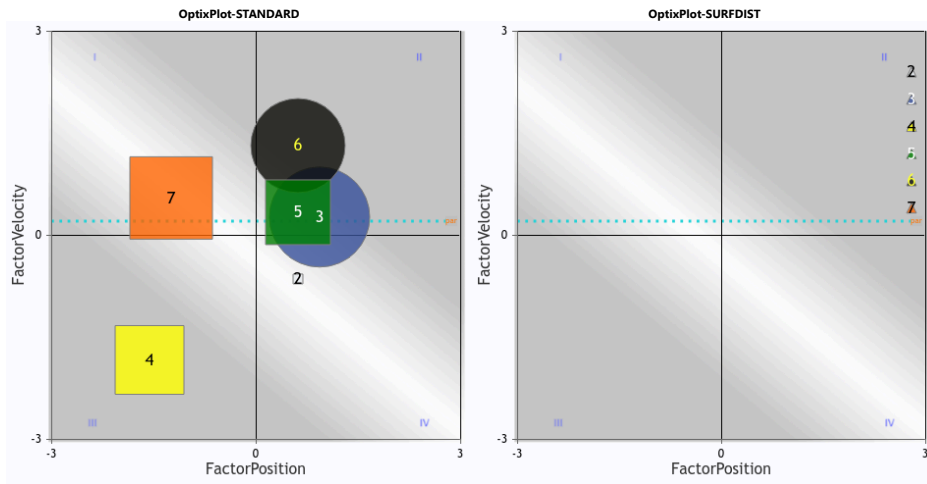

OptixProgram™

HAW 2025-04-13 Race 2 $30,000

Route 8.32f Dirt

Maiden Special Weight (Md Sp Wt)

3 year olds & up - Fillies/Mares only

PlotFit Contention SpeedRate 58

Past 3 Runlines

PN	Horse	ML	DLR	Surf	Dist	Prior RaceKeys	Prior RaceClass	oNG	oFIG	Fin	optixNOTES	OptixALERTS	RS
2	REIMAGINE J: LOVEBERRY JARETH T: SIMPSON DANIEL	2.5	24	⊕	7.5f 8f 8.5f	FG_2025-03-20_05 FG_2025-01-20_04 FG_2024-12-15_07	Moc 50000 Md Sp Wt Moc 50000	C C+ B-	58 64 69	7 8 2	RUSH	2LO	C
3	CLASSIC TIRAMISU J: MURRILL MITCHELL T: ESTVANKO RICHARD	6	32	A	8f 6.5f 6.5f	TP_2025-03-12_10 TP_2025-02-22_10 TP_2025-01-23_05	Md 15000 Md 30000 Md Sp Wt	C C C	41 53 52	9 8 8	FREE NO_KEEP NO_PUSH SLOG MOVE X_FLOW WEATHER TROUBLE_S STRETCH? DROP?		
4	CHEVAL B J: HERNANDEZ O K T: LOPEZ ELIAS	3	35	⊕	8f 7.5f 8f	FG_2025-03-09_05 FG_2025-02-21_03 FG_2025-01-31_07	Md 30000 Md 30000 Moc 50000	C+ C C+	63 58 68	7 9 3	COVER PERFECT WEAK BLANKET SAVED PLODDY POCKET SAVED PLODDY	TG45 RW1	P
5	CODE OF CONDUCT J: MOJICA O T: CLAY PAT	6	15	D	6f - -	FON_2025-03-29_02 - -	MSW10000 - -	B - -	64 - -	2 - -	WEATHER SLOG MOVE	NT	C
6	HEVEL J: FELIX J E T: MOREY WILLIAM E	4.5	16	A	6.5f - -	TP_2025-03-28_08 - -	Md 50000 - -	C+ - -	66 - -	6 - -	SAVED	NT	
7	ROSE'S WISH J: GONZALEZ SANTIAGO T: ROSAS RIGO	6	32	D	5.5f 6f 6f	MVR_2025-03-12_06 MVR_2025-02-05_03 MVR_2025-01-16_02	MSW24300 MCL25000 MSW24300	B- - -	61 61 69	4 2 2	RUSH PLODDY OTHER		PC

Register at optixeq.com and enter the future of handicapping.

Copyright © 2015-2025 EquiLytx LLC. All rights reserved.