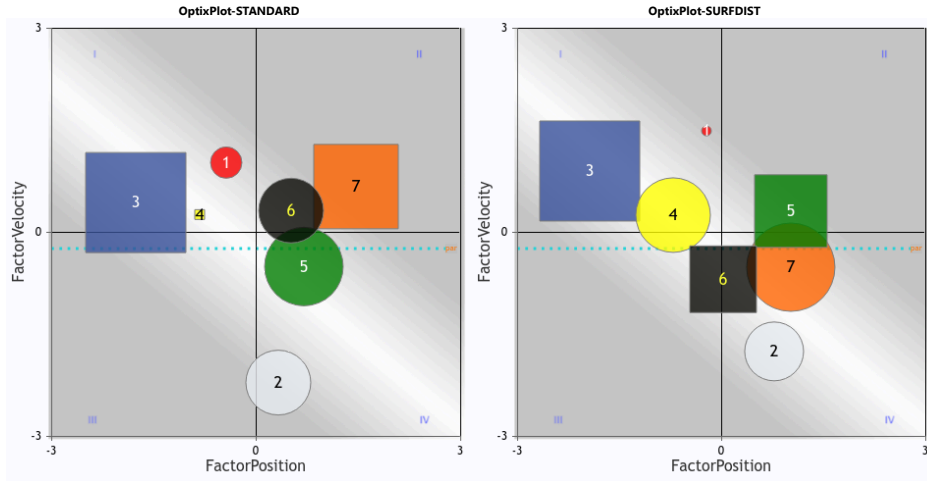

OptixProgram™

HAW 2025-04-13 Race 5 $9,500

Route 8.32f Dirt

Claiming (Clm 4000n2y)

4 year olds & up

PlotFit Contention SpeedRate 72

Past 3 Runlines

PN	Horse	ML	DLR	Surf	Dist	Prior RaceKeys	Prior RaceClass	oNg	oFIG	Fin	optixNOTES	OptixALERTS	RS
1	U S HONOUR NAP J: HERNANDEZ ISRAEL T: DIZEO DINO	6	14	D	8.32f	HAW_2025-03-30_07 MNR_2024-12-02_04 MNR_2024-11-17_02	Clm 5000n1y Clm 4000b Clm 4000n3x	C- C- -	61 74 73	5 3 1	TACTIC- SLOG TROUBLE- MOVE X_FLOW BOS X_FLOW	2LO	EP
2	WHERE'D THE DAY GO J: COLON LUIS H T: RODRIGUEZ HUGO	8	14	D	8.32f 8.5f 8.5f	HAW_2025-03-30_07 HAW_2024-10-10_07 HAW_2024-09-15_04	Clm 5000n1y Clm 5000 Clm 5000b	C+ C C+	56 63 63	8 8 5	TROUBLE_S SHUFFLE WIDE MOVE SLOG WIDE WARM NO_KEEP	TG30 2LO	P
3	GITA'S LAD J: MURRILL MITCHELL T: YOUNG TERRY R	2.5	14	D	8.32f 8.32f 8.32f	HAW_2025-03-30_07 HAW_2024-05-12_05 HAW_2024-04-14_07	Clm 5000n1y OClm 13500 Clm 8500	C+ C B	59 62 87	6 5 1	PRESSED NO_KEEP NO_PUSH NASAL_S PRERACE+ WIDE MOVE NO_KEEP OTHER NASAL_S DUEL SAVED HOT	TG30 2LO	E
4	WILDWOOD'S WARRIOR J: GONZALEZ SANTIAGO T: CAMPBELL JOEL	5	189	D	6f 8.32f 8.5f	HAW_2024-10-06_01 HAW_2024-09-26_01 HAW_2024-09-15_04	Clm 5000b Clm 5000b Clm 5000b	C+ C+ B-	62 73 73	7 3 3	NASAL_S SAVED CLOSE GALLOP+ SAVED TROUBLE_S RUSH FLOW		E
5	PLAIN OR PEANUT J: BENDEZU ALEXANDER T: ZAWITZ JOEL	3.5	14	D	8.32f 8f 6f	HAW_2025-03-30_07 MNR_2024-11-25_07 MNR_2024-11-17_07	Clm 5000n1y Alw 1880n1x Alw 1880n1x	C+ C -	62 58 60	4 7 10	NASAL_S GATE WIDE GATE SLOG COVER NO_KEEP	TG30 2LO	PC
6	FLYING SAMURAI J: ESQUIVEL VALENTIN T: RYAN CHRIS A	10	10	D	5f 8.32f 8.32f	HAW_2025-04-03_05 IND_2024-11-12_08 IND_2024-10-26_01	Clm 5000n1y Clm 5000b Clm 5000	C C -	52 52 74	6 7 4	PRERACE- GALLOP+ STRETCH? PREP? SLOG TROUBLE_S SAVED KICKBACK-	2LO	EP
7	LAND MARK DEAL J: REYES FRANK T: MERAZ ANTONIO	4	14	D	8.32f 6f 6f	HAW_2025-03-30_07 MVR_2025-02-27_05 MVR_2025-02-08_04	Clm 5000n1y CLM4000NW2Y CLM4000NW1Y	EX C+ -	55 67 77	9 7 1	TACTIC- TROUBLE COVER SHUFFLE WEATHER TROUBLE_S SAVED MOVE ROOM		PC

Register at optixeq.com and enter the future of handicapping.

Copyright © 2015-2025 EquiLytx LLC. All rights reserved.