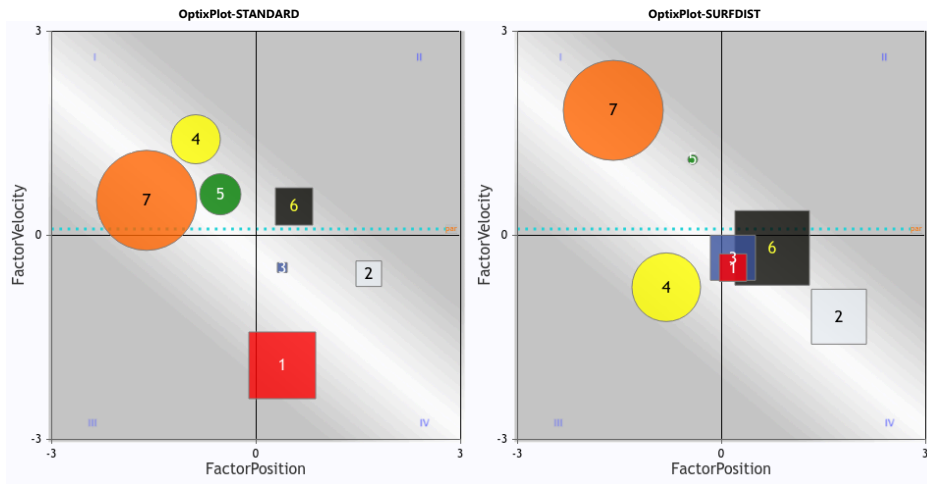

OptixProgram™
HAW 2025-04-13 Race 6 $10,000
Sprint 5.5f Dirt
Claiming (Clim 5000b)
4 year olds & up - Fillies/Mares only

PlotFit ● Contention ⚡ SpeedRate 7 58

Past 3 Runlines

PN	Horse	ML	DLR	Surf	Dist	Prior RaceKeys	Prior RaceClass	oNg	oFIG	Fin	optixNOTES	OptixALERTS	RS
1	JOLIE RULER J: MOJICA O T: MARTINEZ RALPH	6	204	D	6f	FAN_2024-09-21_03 HAW_2024-09-05_03 FAN_2024-07-27_05	Clim 4000 Clim 10000 OClim 5000b	C+ B- C	57 68 45	4 4 6	SAVED PRERACE+ FREE SAVED NO_KEEP OUCHY NO_PUSH		P
2	AWESOME SUNDAY J: GONZALEZ SANTIAGO T: ZAWITZ JOEL	4.5	17	D	5f	HAW_2025-03-27_07 MVR_2025-01-25_06 MNR_2024-12-08_06	Clim 5000n1y CLM5000NW16M Clim 10000	B- C -	69 43 65	3 11 5	WIDE CLOSE STRETCH? TROUBLE_S	TG30 2LO	PC
3	HEAVENLY HASH J: ESQUIVEL VALENTIN T: SPAGNOLA IDA	6	17	D	5f	HAW_2025-03-27_07 FAN_2024-10-26_05 HAW_2024-10-13_09	Clim 5000n1y Clim 3200b Clim 5000b	C+ B- B-	59 63 68	6 3 3	PREP? NASAL_S TROUBLES+ RUSH WIDE X_FLOW	2LO	PC
4	MY LADY SLEW J: ROMAN CONSTANTINO T: RODRIGUEZ JOSE G	2	17	D	5f	HAW_2025-03-27_07 FG_2025-02-01_03 FG_2025-01-05_01	Clim 5000n1y Clim 20000b Clim 5000b	B- C+ C+	72 73 49	2 6 6	BOS TROUBLE- PLODDY SAVED FTQ	TG30 2LO	EP
5	DIXIE PENNY J: FELIX J E T: RODRIGUEZ HUGO	8	14	D	5f	HAW_2025-03-30_01 OP_2025-02-16_04 OP_2025-01-24_06	Clim 5000b Clim 12500b Clim 10000	B- C C	68 61 57	2 9 6	WEATHER NASAL_S RUSH FTQ SAVED WIDE	TG30 OF3	P
6	A REAL HERO J: BENDEZU ALEXANDER T: WATKINS JAMES M	2.5	29	A	6f	TP_2025-03-15_01 MNR_2024-12-08_02 FAN_2024-10-31_08	Clim 5000b Clim 4000n2y OClim 5000b	B- - -	74 75 47	3 2 6	WEATHER SHUFFLE WIDE	2LO	PC
7	SMILE AT THE STORM J: ORTEGA HAROLD JOSEPH T: QUINONEZ MAX	15	164	D	6f	FAN_2024-10-31_07 FAN_2024-10-17_03 FAN_2024-09-21_03	Clim 4000 Clim 4000 Clim 4000	B- - -	68 58 50	2 4 6	TROUBLES+ RUSH WIDE X_FLOW		E

Register at optixeq.com and enter the future of handicapping.

Copyright © 2015-2025 EquiLytx LLC. All rights reserved.