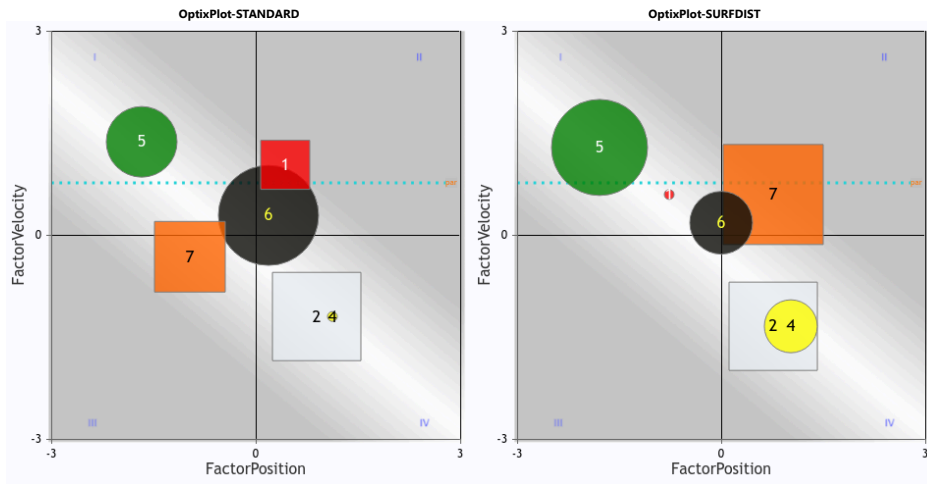

OptixProgram™
HAW 2025-04-13 Race 4 $10,500
Sprint 5.5f Dirt
Claiming (Clm 5000n2l)
3 year olds & up - Fillies/Mares only

PlotFit ● Contention ● SpeedRate ● 29

Past 3 Runlines

PN	Horse	ML	DLR	Surf	Dist	Prior RaceKeys	Prior RaceClass	oNg	oFIG	Fin	optixNOTES	OptixALERTS	RS
1	CRYSTAL SNOW J: CENTENO ALEXIS T: CRISTEL MARK J	3	29	A	6f	TP_2025-03-15_10 TP_2025-02-26_10 TP_2025-01-24_07	Clm 5000n2l Clm 5000n2l Clm 7500n2l	C+ B C+	61 66 66	5 3 5	WEATHER TACTIC- RUSH X_FLOW NO_KEEP TROUBLE_S RUSH WIDE MOVE BLANKET X_FLOW SLOG TROUBLE_S MOVE WIDE		P
2	BABAS GAL J: REYES FRANK T: BAHENA FERNANDO	12	173	D	6f	FAN_2024-10-22_08 FAN_2024-10-08_08 HAW_2024-09-01_03	Clm 4000n2l Clm 4000n2l Clm 5000n2l	B- - B-	59 47 54	4 4 3	SAVED MOVE PRERACE+ COVER CLOSE		C
4	SEQUAYA J: ESQUIVEL VALENTIN T: ROSAS RIGO	15	182	D	6f	HAW_2024-10-13_11 HAW_2024-09-22_04 HAW_2024-09-01_03	Clm 5000n2l Clm 5000n2l Clm 5000n2l	C C+ C+	51 49 50	5 5 5	SLOG NO_LEAD FLOW SLOG TROUBLE_S OTHER NASAL_S WARM WIDE		
5	MISS SAIPAN J: GONZALEZ SANTIAGO T: BAHENA FERNANDO	3.5	189	D	5.5f	HAW_2024-10-06_05 HAW_2024-09-05_01 ELP_2024-07-14_03	Alw 3600n1x Clm 12500n2l Clm 10000n2l	C C+ B-	44 62 70	11 4 2	NO_COVER NO_KEEP RUSH FTQ X_FLOW RUSH PRESSED SAVED NO_FINISH	RW3	EP
6	FOREVER BLESSED J: SANTIAGO VICTOR T: LYNCH HARRY E	8	162	D	6f	FAN_2024-11-02_01 HAW_2024-10-13_11 HAW_2024-09-22_04	Clm 4000n2l Clm 5000n2l Clm 5000n2l	B- C C+	55 50 56	2 6 3	TROUBLE_S X_WIDE NO_LEAD COVER FLOW WIDE MOVE GALLOP+		C
7	ANNIE'S HOPE J: FELIX J E T: MOREY WILLIAM E	1.6	23	A	8f	TP_2025-03-21_03 TP_2025-02-27_08 DMR_2024-11-03_09	Clm 5000n2l Clm 15000n2l OClm 20000n1x	B- C C	69 46 72	2 11 9	PRESSED SAVED RUSH WIDE NO_KEEP WARM WIDE MOVE NO_KEEP ONE_TURN SHORTER?	TG30 3LO	EP

Register at optixeq.com and enter the future of handicapping.

Copyright © 2015-2025 EquiLytx LLC. All rights reserved.