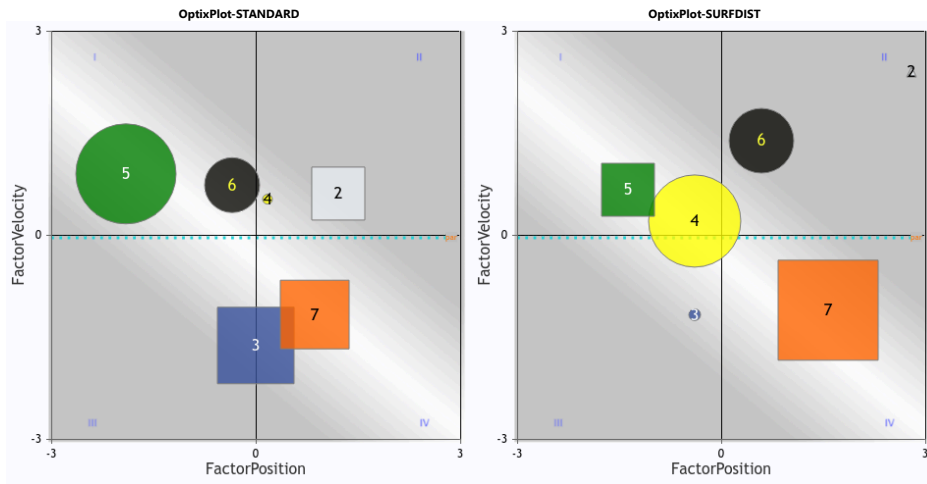

OptixProgram™
HAW 2025-04-13 Race 3 $12,500
Route 8.32f Dirt
Maiden Claimer (Md 15000)
3 year olds & up

PlotFit ● Contention ⚡ SpeedRate 7 58

Past 3 Runlines

PN	Horse	ML	DLR	Surf	Dist	Prior RaceKeys	Prior RaceClass	oNg	oFIG	Fin	optixNOTES	OptixALERTS	RS
2	BERKUS (FR) J: CENTENO ALEXIS T: RIVELLI LARRY	3	17	D	5f	HAW_2025-03-27_02 8f FG_2025-02-17_06 5.5f FG_2025-02-02_05	Md 15000 Md 30000 Md Sp Wt	C EX B-	52 63 73	6 11 5	WARM KICKBACK- TROUBLE+ WIDE NASAL_S WIDE CLOSE STRETCH?	GW2	
3	BLACK RUSSIAN J: ESQUIVEL VALENTIN T: PEREZ MANNY	8	7	D	8.32f 5.5f 8.32f	HAW_2025-04-06_05 HAW_2024-09-19_07 HAW_2024-08-15_09	Md 6250 Md Sp Wt Md 20000	C+ C C	53 46 53	5 9 6	TACTIC- TROUBLE_S SHUFFLE MOVE NO_KEEP NASAL_S SLOG WIDE GATE SLOG SHUFFLE SAVED TROUBLE- DROP?	TG30 2LO	C
4	MY LAST ESCAPADE J: LOPEZ U A T: SLAGER MIKE	3.5	17	D	5f 8f 6.5f	HAW_2025-03-27_02 TP_2025-02-05_10 TP_2025-01-16_08	Md 15000 Md 15000 Md 30000	B- C C	66 53 55	2 8 11	BOS SLOG TROUBLE_S COVER MOVE GALLOP+ IMPROVE?	TG30 GW2 NT 2LO	PC
5	WESTEROS J: LOVEBERRY JARETH T: CANDELAS BLANCA	4.5	17	D	5f 8.5f 6f	HAW_2025-03-27_02 OP_2025-03-02_10 OP_2025-02-15_04	Md 15000 Md 12500 Md 12500	C C C	56 57 54	5 9 9	NO_KEEP LONE NO_KEEP WEATHER TROUBLE- TRAFFIC NO_KEEP	RW2	C
6	RAGNOW J: MURRILL MITCHELL T: RODRIGUEZ EDUARDO	4	17	D	5f 6f 8f	HAW_2025-03-27_02 FG_2025-02-21_01 OP_2025-02-01_02	Md 15000 Md 12500 Md 30000	C+ C C+	57 46 63	4 7 5	WIDE WIDE WIDE	TG30	P
7	HOLDEN MICHAEL J: COHEN DAVID T: CATALANO WAYNE M	5	58	D	8f 8f 5.5f	FG_2025-02-14_02 TP_2024-12-19_07 HAW_2024-09-26_04	Md 15000 Md 15000 Md 25000	C+ C C+	61 3 48	5 12 5	TROUBLE- SPACED SLOG OTHER SLOG SAVED CLOSE TROUBLE- TURF?	NT	

Register at optixeq.com and enter the future of handicapping.

Copyright © 2015-2025 EquiLytx LLC. All rights reserved.