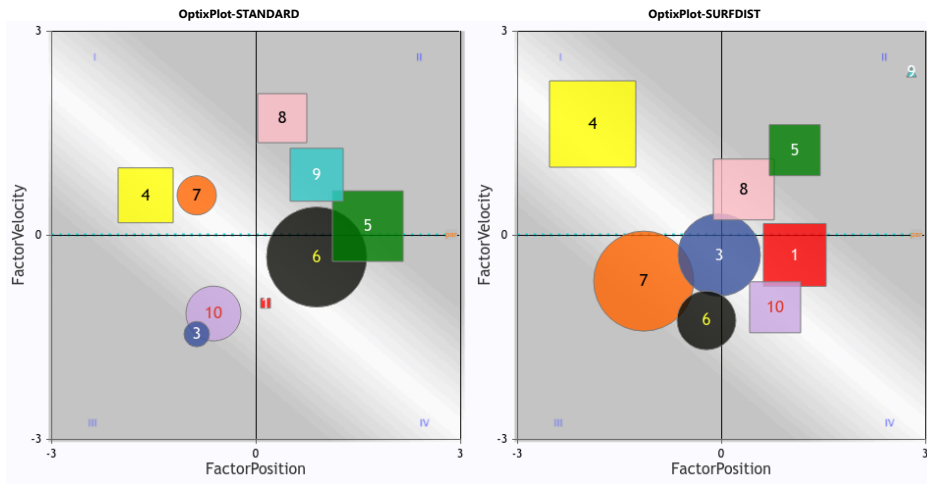

OptixProgram™
HAW 2025-04-13 Race 8 $10,500
Route 8.32f Dirt
Claiming (Clm 5000b)
3 year olds & up - Fillies/Mares only

PlotFit ● Contention ❄ SpeedRate 🏇 60

Past 3 Runlines

PN	Horse	ML	DLR	Surf	Dist	Prior RaceKeys	Prior RaceClass	oNg	oFIG	Fin	optixNOTES	OptixALERTS	RS
1	NO NANNETTE NO J: MURRILL MITCHELL T: RODRIGUEZ EDUARDO	6	79	D	8f	FG_2025-01-24_04 FG_2024-12-13_01 FG_2024-11-22_01	Clm 5000b Clm 5000b Clm 5000b	C C C+	57 63 70	9 7 5	TACTIC- TROUBLE- X_FLOW WIDE NO_KEEP CLOSE GALLOP+		C
3	SIGNATURE STREET J: CENTENO ALEXIS T: RYAN CHRIS A	30	245	D	8.32f	HAW_2024-08-11_03 HAW_2024-07-25_08 HAW_2024-07-06_06	Clm 5000b Clm 5000b Clm 17500b	C C C	40 47 56	5 7 7	MOVE WIDE NO_KEEP ONE_TURN TACTIC- SAVED NO_PUSH		C
4	HOT DAME J: ARRIETA REYNIER T: LYNCH HARRY E	4.5	101	A	6.5f	TP_2025-01-02_02 FAN_2024-10-26_06 FAN_2024-10-08_07	Alw 10000s OCIm 10000b OCIm 10000b	C - -	64 68 70	8 3 5	RUSH SAVED NO_KEEP NO_COVER OUCHY		EP
5	PASTA SALAD RHONDA J: LOVBERRY JARETH T: ROBERTSON HUGH H	2.5	31	Ⓟ	8f	FG_2025-03-13_07 FG_2025-01-05_03 FG_2024-12-15_03	OCIm 10000 OCIm 10000 OCIm 10000	C+ C+ C+	75 72 69	4 6 8	TACTIC- SAVED SHUFFLE PLODDY WARM WIDE NO_LEAD CLOSE	2LO	C
6	CAIRO SUMMER J: LOPEZ U A T: HUGHES EARL W	30	17	D	5f	HAW_2025-03-27_07 HAW_2024-10-13_09 HAW_2024-09-26_08	Clm 5000n1y Clm 5000b Clm 5000b	C C C	50 37 51	9 11 7	SLOG WIDE MOVE STRETCH? TROUBLE S SAVED NO_KEEP	2LO	P
7	JOCELYN J: ESQUIVEL VALENTIN T: PEREZ MANNY	30	14	D	5f	HAW_2025-03-30_05 FAN_2024-10-24_02 HAW_2024-09-29_02	Clm 5000n3l Clm 4000n3l Clm 7500b	C C+ C+	34 58 58	7 4 5	NASAL S SLOG SAVED PREP? MOVE TURF? DELAY OTHER SLOG WIDE MOVE TURF?	2LO	P
8	LUCY'S LOOKIN LEFT J: MOJICA O T: CLAY PAT	6	16	D	6f	FON_2025-03-28_07 FON_2025-03-07_02 HAW_2024-10-10_09	CLM5000C CLM5000NW13MX Clm 5000	B- - C+	67 75 68	6 5 6	SAVED TROUBLE CLOSE WIDE	3LO	PC
9	WILD TAPIT J: FELIX J E T: MARTINEZ RALPH	8	17	D	5f	HAW_2025-03-27_07 TP_2025-03-12_06 TP_2025-02-05_02	Clm 5000n1y Clm 5000n1y Clm 5000b	C C C	54 61 60	8 7 6	WARM SLOG SAVED GALLOP+ SLOG WIDE WEATHER MOVE COLD		C
10	GOLDEN STORM J: REYES FRANK T: MERAZ ANTONIO	10	39	A	8f	TP_2025-03-05_01 TP_2025-02-13_10 TP_2025-01-29_09	Clm 7500n3l Clm 5000n3l Clm 15000n3l	C C+ C	41 66 54	5 4 9	RUSH WIDE NO_KEEP SAVED SLOG WIDE		C

Register at optixeq.com and enter the future of handicapping.

Copyright © 2015-2025 EquiLytx LLC. All rights reserved.