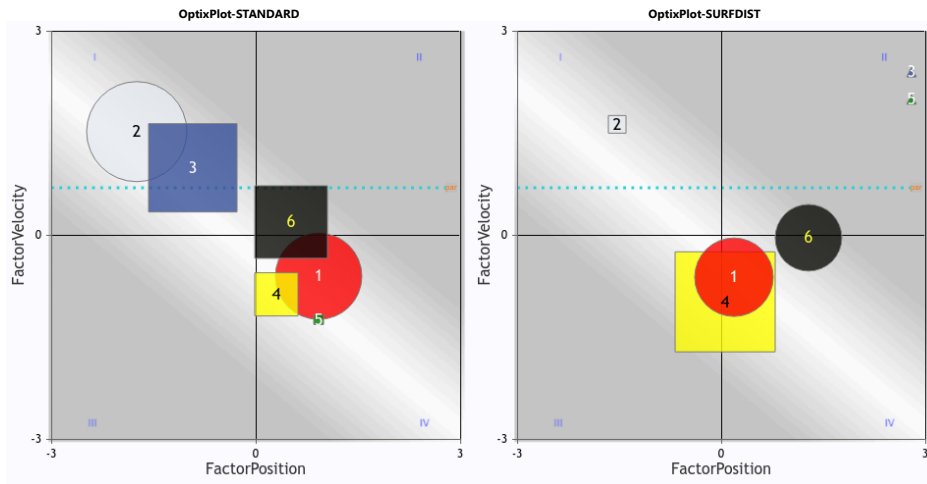

OptixProgram™

HAW 2025-04-13 Race 1 \$9,500

Sprint 5.5f Dirt

Maiden Claimer (Md 6250)

3 year olds & up

PlotFit Contention SpeedRate 34

Past 3 Runlines

PN	Horse	ML	DLR	Surf	Dist	Prior RaceKeys	Prior RaceClass	oNg	oFIG	Fin	optixNOTES	OptixALERTS	RS
1	RUMBLING J: ESQUIVEL VALENTIN T: BOYCE MICHELE	6	166	D	6f	FAN_2024-10-29_05 HAW_2024-10-03_01 HAW_2024-09-15_01	Futurity50k Md Sp Wt Md Sp Wt	C C C	38 46 40	7 6 6	SLOG OTHER STRETCH? DROP? WIDE MOVE WIDE NO_KEEP DROP?		
2	ULTIMATE FIGHTER J: REYES FRANK T: VILLA FRANCISCO	5	14	D	5f	HAW_2025-03-30_06 FAN_2024-11-02_05 HAW_2024-10-13_01	Md 6250 Md 4000 Md 6250	C+ C+ C+	51 55 45	3 4 4	TROUBLE_S RUSH BOS NO_FINISH OUCHY RUSH DUEL SAVED NO_FINISH GALLOP- RUSH DUEL SAVED NO_FINISH	RW1 RW2 RW3 2LO	E
3	IDIOSYNCRASIES J: BENDEZU ALEXANDER T: WATKINS JAMES M	1.6	16	A	6f	TP_2025-03-28_03 TP_2025-02-22_08 TP_2025-02-12_10	Md 15000 Md 7500 Md 5000	C+ C+ B	70 67 74	5 3 2	NASAL_S GATE RUSH BOS NO_COVER FREE WEATHER SLOG TROUBLE_S MOVE COVER GRIT-		PC
4	GRAY MIKE J: GONZALEZ SANTIAGO T: RAMIREZ CARLOS	8	164	D	8f	IND_2024-10-31_02 HAW_2024-10-13_01 HAW_2024-09-22_02	Md 5000 Md 6250 Md 6250	C+ C+ C+	46 45 49	6 3 5	WEATHER WIDE NO_KEEP OTHER WEATHER SLOG MOVE NO_LEAD		
5	DYNO WAR J: FELIX J E T: MOREY WILLIAM E	3	31	A	8f	TP_2025-03-13_10 TP_2025-02-21_08 TP_2025-01-30_07	Md 5000 Md 5000 Md 15000	C C+ C+	50 67 52	7 4 5	FREE NO_KEEP SLOG SAVED WEATHER		C
6	GONNA PICK DOMENIC J: ARRIETA REYNIER T: IRION HEATHER	4.5	22	D	8.5f	OP_2025-03-22_01 GP_2025-02-07_04 GP_2025-01-24_04	Md 20000 Md 12500 Md 17500	C C+ C+	42 68 58	8 5 5	NASAL_S NO_KEEP TRAFFIC TROUBLE STRONG TROUBLE_S		P