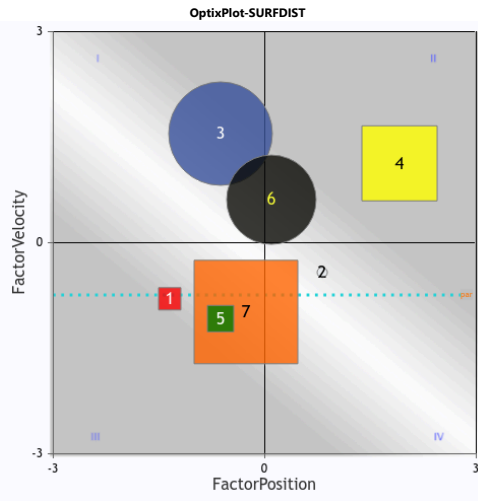

OptixProgram™

HAW 2025-04-17 Race 6 $32,000

Route 8.32f Dirt

Allowance (Alw 32000n1x)

3 year olds & up - Fillies/Mares only

PlotFit ● Contention ❄ SpeedRate 7 72

Past 3 Runlines

PN	Horse	ML	DLR	Surf	Dist	Prior RaceKeys	Prior RaceClass	oNg	oFIG	Fin	optixNOTES	OptixALERTS	RS
1	ELODINE J: CENTENO ALEXIS T: LOPEZ ELIAS	8	21	D	5f	HAW_2025-03-27_06 FG_2025-02-14_06 FG_2025-01-16_09	Clm 12500n2l Md 12500 Md 12500	B B B-	70 63 60	1 1 2	RUSH BOS TACTIC+ TROUBLE-	OF3 RW2 NT	EP
2	DESSERT FIRST J: ROMAN CONSTANTINO T: LOPEZ ELIAS	8	11	D	5.5f	HAW_2025-04-06_02 OP_2025-02-16_04 FG_2024-12-28_01	Clm 12500n3x Clm 12500b Clm 5000n3l	B- C+ B-	70 67 82	4 5 2	PRERACE+ WARM_UP CLOSE TROUBLE- SAVED MOVE	TG30 2LO	P
3	LEMON BOMB J: HERNANDEZ ISRAEL T: BERNDT JOEL	5	14	D	5.5f	HAW_2025-04-03_01 TP_2025-02-26_09 TP_2024-12-26_03	OCIm 15000 Clm 12500 Clm 12500	B- C+ C	70 67 59	3 4 10	PLODDY WARM SLOG TROUBLE_S WIDE MOVE MOVE NO_KEEP	TG30 3LO	EP
4	LITTLE DIXIE J: LOVEBERRY JARETH T: REAVIS MICHAEL L	2.5	26	A	8f	TP_2025-03-22_05 KEE_2024-04-11_01 TP_2024-03-15_05	OCIm 25000n1x Alw 30000s Clm 50000n3l	C B- B-	71 84 75	10 2 4	WIDE NO_KEEP WEATHER WARM MOVE WARM SLOG SAVED MOVE	2LO	PC
5	EL KOWN J: MOJICA O T: MCKEEVER ANDREW	3.5	42	A	8.5f	TP_2025-03-06_05 TP_2025-01-16_09 IND_2024-07-03_04	OCIm 25000n1x OCIm 25000n1x Alw 46240n1x	C+ C+ -	76 80 64	5 5 8	SAVED SAVED	2LO	P
6	BEADS J: HERNANDEZ O K T: TRACY TANNER	4.5	21	D	8.32f	HAW_2025-03-27_04 FG_2025-03-08_04 FG_2025-01-25_09	Alw 32000n1x Alw 53000n1x Alw 60000n1x	C+ C+ C+	69 68 67	4 5 4	WARM_UP PRESSED SAVED FLOW NO_KEEP	OF3	PC
7	MEMPHIS CASH QUEEN J: COHEN DAVID T: DIZEO DINO	6	14	D	5.5f	HAW_2025-04-03_01 HAW_2024-09-15_05 HAW_2024-08-18_02	OCIm 15000 Alw 7500s Alw 7500s	C+ B- B	67 65 73	4 2 2	NASAL_S SAVED MOVE GALLOP+ OTHER FREE SAVED MOVE TACTIC- BLANKET	2LO	EP

Register at optixeq.com and enter the future of handicapping.

Copyright © 2015-2025 EquiLytx LLC. All rights reserved.