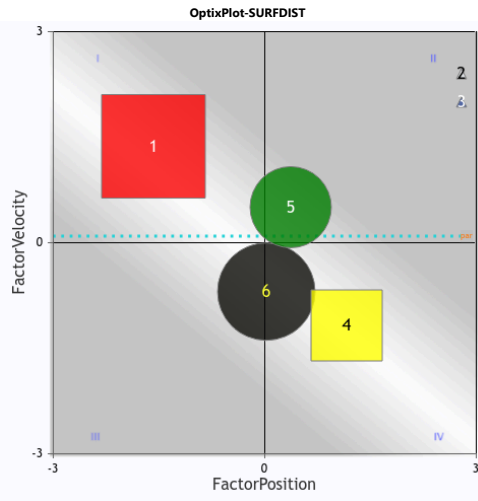

OptixProgram™

HAW 2025-04-17 Race 2 $11,500

Route 8.32f Dirt

Claiming (Cm 8000n2l)

3 year olds & up

PlotFit ● Contention ❄ SpeedRate 1 50

Past 3 Runlines

PN	Horse	ML	DLR	Surf	Dist	Prior RaceKeys	Prior RaceClass	oNg	oFIG	Fin	optixNOTES	OptixALERTS	RS
1	LITTLE STEVEN J: LOVEBERRY JARETH T: WINEBAUGH CHERYL	4.5	40	A D A	8.32f 8f 8.32f	GP_2025-03-08_04 GP_2025-02-14_02 GP_2025-01-24_08	Cm 8000n2l Cm 8000n2l Cm 8000n2l	C+ C C	64 65 60	7 6 8	DUEL FTQ WARM TACTIC- NO_PUSH	TG45	EP
2	MOONRISE DRIVE J: HERNANDEZ O K T: WINEBAUGH CHERYL	3.5	18	A A A	8.5f 8.32f 8.5f	GP_2025-03-30_03 GP_2025-03-08_04 GP_2025-02-15_01	Cm 8000n2l Cm 8000n2l Cm 8000n2l	B- C+ C	71 70 65	4 5 7	TRAFFIC SHUFFLE	TG30 OF3	C
3	GRAND ILLUSION J: ESQUIVEL VALENTIN T: REAVIS MICHAEL L	2.5	127	A D D	8f 6f 6f	TP_2024-12-11_09 KEE_2024-10-09_02 IND_2024-08-06_07	Md 7500 Md 20000 Md Sp Wt	- C+ C	75 69 64	1 4 5	OTHER FTQ NO_LEAD TROUBLE_S RUSH X_FLOW MOVE NO_LEAD	NT	C
4	DAPPER DUDE J: MURRILL MITCHELL T: RODRIGUEZ EDUARDO	3	25	⊕ D D	9f 8.32f 8.32f	FG_2025-03-23_03 FG_2025-02-22_09 FG_2025-02-01_02	Cm 25000 Cm 5000n2l Cm 5000n2l	C C+ C	70 60 48	10 6 7	WIDE NO_LEAD WIDE NO_KEEP	OF3	
5	TIE BREAKER LENNIE J: CENTENO ALEXIS T: MERAZ ANTONIO	6	18	D A A	5f 6.5f 8f	HAW_2025-03-30_06 TP_2025-03-05_10 TP_2025-02-21_09	Md 6250 Md 5000 Md 5000	B B- C	62 65 61	1 3 10	RUSH WIDE MOVE TROUBLE- WEATHER SAVED COVER FLOW TROUBLE- TROUBLE_S	TG30	PC
6	MOVE IN SILENCE J: SANTIAGO VICTOR T: LYNCH HARRY E	8	175	D D D	6f 6f 8.32f	FAN_2024-10-24_05 FAN_2024-10-15_08 HAW_2024-09-29_01	Cm 4000n2l OCm 10000n2x Cm 12500n2l	C+ - C	58 51 39	3 8 7	NASAL_S WIDE TURF? SAVED NO_KEEP		C

Register at optixeq.com and enter the future of handicapping.