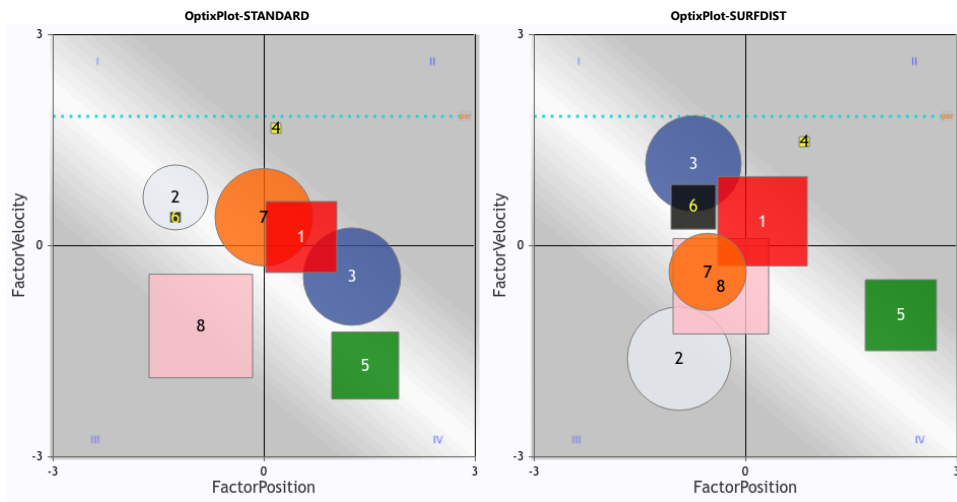

PlotFit ● Contention ☀ SpeedRate ↘ 0

Past 3 Runlines

PN	Horse	ML	DLR	Surf	Dist	Prior RaceKeys	Prior RaceClass	oNg	oFIG	Fin	optixNOTES	OptixALERTS	RS
1	ICE AXE J: HERNANDEZ O K T: VILLOBOLOS HERIBOTO	12	11	D	8.32f	HAW_2025-04-06_07 MVR_2025-02-28_02 TP_2025-01-02_04	OCIm 13500 CLM5000NW2L Clim 7500n2l	C B C	61 73 59	7 1 10	TACTIC- TROUBLE_S WIDE PREP? TROUBLE_S FREE MOVE OTHER TURF? WARM	3LO	PC
2	ALVIN J: MOJICA O T: RODRIGUEZ EDUARDO	15	14	D	5f 8.32f 8f	HAW_2025-04-03_04 HAW_2025-03-27_03 FAN_2024-11-02_08	Clim 5000n3l Clim 5000n3l OCIm 12500n3l	C+ C C	62 43 54	6 6 7	WARM_UP CLOSE WARM_UP HARD LEAD PRESSED SAVED NO_KEEP RUSH SAVED NO_KEEP NO_PUSH	TG30 3LO	P
3	LINE TO GAIN J: HERNANDEZ ISRAEL T: ROSIN COTY W	4.5	21	D	8.32f 8f 8f	HAW_2025-03-27_03 TP_2025-02-01_10 TP_2025-01-17_06	Clim 5000n3l Clim 7500n3l Clim 7500n3l	B- C C+	70 55 63	2 9 10	WARM_UP SLOG WIDE MOVE COVER TROUBLE- TROUBLE	TG30 2LO	PC
4	REGIMENTAL J: MURRILL MITCHELL T: RODRIGUEZ EDUARDO	3	62	D	8.32f 8.32f 8.32f	FG_2025-02-14_08 FG_2025-01-24_02 FG_2025-01-05_04	Clim 5000n3l Clim 5000n3l Clim 5000n2l	C+ C+ B	64 72 75	8 4 1	RUSH WIDE FREE MOVE NO_LINE		EP
5	MYSTIFIER J: REYES FRANK T: ROSIN COTY W	6	21	D	8.32f 8f 8.5f	HAW_2025-03-27_03 OP_2025-02-08_02 OP_2025-01-17_08	Clim 5000n3l Clim 12500n3l Clim 12500b	C+ C C	66 63 58	4 7 10	WARM WARM_UP SAVED OTHER SLOG WIDE VSLOG	TG30 2LO	C
6	SLAVA UKRAINI J: GONZALEZ SANTIAGO T: ROSAS RIGO	4	21	D	8.32f 8.32f 8f	HAW_2025-03-27_03 MVR_2025-01-06_05 MVR_2024-12-19_06	Clim 5000n3l CLM5000NW3L CLM5000NW3L	C+ C+ -	66 67 70	3 7 4	WIDE NO_LEAD SLOG MOVE TRAFFIC TROUBLE NO_LEAD	2LO	EP
7	ANCIENT MAN J: ESQUIVEL VALENTIN T: HUGHES EARL W	10	14	D	5f 8.32f 8f	HAW_2025-04-03_04 HAW_2025-03-27_03 MVR_2024-11-18_07	Clim 5000n3l Clim 5000n3l CLM5000NW3L	C+ C+ C	66 63 55	4 5 6	SLOG TROUBLE_S MOVE GALLOP+ SLOG SAVED TROUBLE_S TRAFFIC MOVE	3LO	P
8	ELECTRIC CHARGE J: BENDEZU ALEXANDER T: QUINONEZ MAX	5	173	D	8f 8.32f 8.5f	FAN_2024-10-26_08 HAW_2024-09-19_06 HAW_2024-08-08_02	Clim 4000n3l Clim 12500b Clim 12500b	B- C+ C+	76 71 68	2 5 4	MOVE NASAL_S SAVED DROP? FLOW NASAL_S SAVED NO_KEEP OTHER	NT	PC