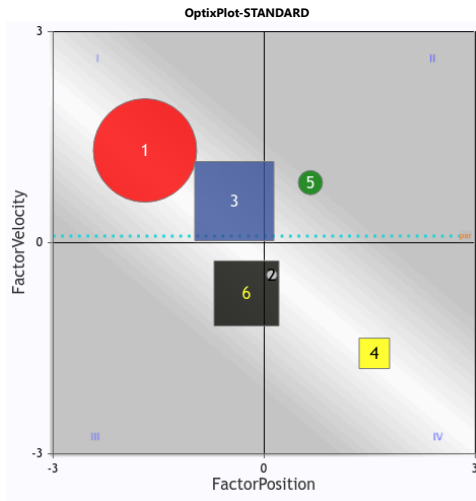

OptixProgram™

HAW 2025-04-17 Race 2 $11,500

Route 8.32f Dirt

Claiming (Cm 8000n2l)

3 year olds & up

PlotFit ● Contention ❄ SpeedRate 1 50

Past 3 Runlines

PN	Horse	ML	DLR	Surf	Dist	Prior RaceKeys	Prior RaceClass	oNg	oFIG	Fin	optixNOTES	OptixALERTS	RS
1	LITTLE STEVEN J: LOVEBERRY JARETH T: WINEBAUGH CHERYL	4.5	40	A D A	8.32f 8f 8.32f	GP_2025-03-08_04 GP_2025-02-14_02 GP_2025-01-24_08	Cm 8000n2l Cm 8000n2l Cm 8000n2l	C+ C C	64 65 60	7 6 8	DUEL FTQ WARM TACTIC- NO_PUSH	TG45	EP
2	MOONRISE DRIVE J: HERNANDEZ O K T: WINEBAUGH CHERYL	3.5	18	A A A	8.5f 8.32f 8.5f	GP_2025-03-30_03 GP_2025-03-08_04 GP_2025-02-15_01	Cm 8000n2l Cm 8000n2l Cm 8000n2l	B- C+ C	71 70 65	4 5 7	TRAFFIC SHUFFLE	TG30 OF3	C
3	GRAND ILLUSION J: ESQUIVEL VALENTIN T: REAVIS MICHAEL L	2.5	127	A D D	8f 6f 6f	TP_2024-12-11_09 KEE_2024-10-09_02 IND_2024-08-06_07	Md 7500 Md 20000 Md Sp Wt	- C+ C	75 69 64	1 4 5	OTHER FTQ NO_LEAD TROUBLE_S RUSH X_FLOW MOVE NO_LEAD	NT	C
4	DAPPER DUDE J: MURRILL MITCHELL T: RODRIGUEZ EDUARDO	3	25	⊕ D D	9f 8.32f 8.32f	FG_2025-03-23_03 FG_2025-02-22_09 FG_2025-02-01_02	Cm 25000 Cm 5000n2l Cm 5000n2l	C C+ C	70 60 48	10 6 7	WIDE NO_LEAD WIDE NO_KEEP	OF3	
5	TIE BREAKER LENNIE J: CENTENO ALEXIS T: MERAZ ANTONIO	6	18	D A A	5f 6.5f 8f	HAW_2025-03-30_06 TP_2025-03-05_10 TP_2025-02-21_09	Md 6250 Md 5000 Md 5000	B B- C	62 65 61	1 3 10	RUSH WIDE MOVE TROUBLE- WEATHER SAVED COVER FLOW TROUBLE- TROUBLE_S	TG30	PC
6	MOVE IN SILENCE J: SANTIAGO VICTOR T: LYNCH HARRY E	8	175	D D D	6f 6f 8.32f	FAN_2024-10-24_05 FAN_2024-10-15_08 HAW_2024-09-29_01	Cm 4000n2l OCm 10000n2x Cm 12500n2l	C+ - C	58 51 39	3 8 7	NASAL_S WIDE TURF? SAVED NO_KEEP		C

Register at optixeq.com and enter the future of handicapping.