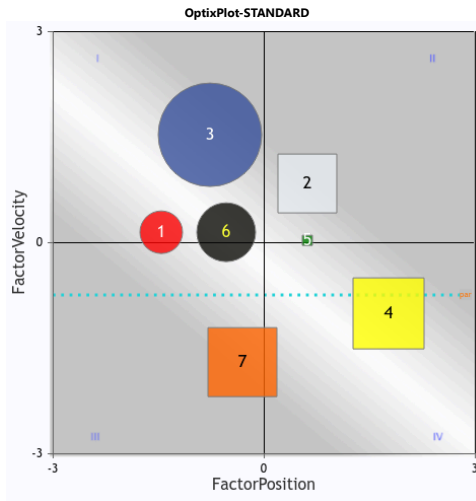

OptixProgram™

HAW 2025-04-17 Race 6 $32,000

Route 8.32f Dirt

Allowance (Alw 32000n1x)

3 year olds & up - Fillies/Mares only

PlotFit ● Contention ❄ SpeedRate 7 72

Past 3 Runlines

PN	Horse	ML	DLR	Surf	Dist	Prior RaceKeys	Prior RaceClass	oNg	oFIG	Fin	optixNOTES	OptixALERTS	RS
1	ELODINE J: CENTENO ALEXIS T: LOPEZ ELIAS	8	21	D	5f	HAW_2025-03-27_06 FG_2025-02-14_06 FG_2025-01-16_09	Clm 12500n2l Md 12500 Md 12500	B B B-	70 63 60	1 1 2	RUSH BOS TACTIC+ TROUBLE-	OF3 RW2 NT	EP
2	DESSERT FIRST J: ROMAN CONSTANTINO T: LOPEZ ELIAS	8	11	D	5.5f	HAW_2025-04-06_02 OP_2025-02-16_04 FG_2024-12-28_01	Clm 12500n3x Clm 12500b Clm 5000n3l	B- C+ B-	70 67 82	4 5 2	PRERACE+ WARM_UP CLOSE TROUBLE- SAVED MOVE	TG30 2LO	P
3	LEMON BOMB J: HERNANDEZ ISRAEL T: BERNDT JOEL	5	14	D	5.5f	HAW_2025-04-03_01 TP_2025-02-26_09 TP_2024-12-26_03	OCIm 15000 Clm 12500 Clm 12500	B- C+ C	70 67 59	3 4 10	PLODDY WARM SLOG TROUBLE_S WIDE MOVE MOVE NO_KEEP	TG30 3LO	EP
4	LITTLE DIXIE J: LOVEBERRY JARETH T: REAVIS MICHAEL L	2.5	26	A	8f	TP_2025-03-22_05 KEE_2024-04-11_01 TP_2024-03-15_05	OCIm 25000n1x Alw 30000s Clm 50000n3l	C B- B-	71 84 75	10 2 4	WIDE NO_KEEP WEATHER WARM MOVE WARM SLOG SAVED MOVE	2LO	PC
5	EL KOWN J: MOJICA O T: MCKEEVER ANDREW	3.5	42	A	8.5f	TP_2025-03-06_05 TP_2025-01-16_09 IND_2024-07-03_04	OCIm 25000n1x OCIm 25000n1x Alw 46240n1x	C+ C+ -	76 80 64	5 5 8	SAVED SAVED	2LO	P
6	BEADS J: HERNANDEZ O K T: TRACY TANNER	4.5	21	D	8.32f	HAW_2025-03-27_04 FG_2025-03-08_04 FG_2025-01-25_09	Alw 32000n1x Alw 53000n1x Alw 60000n1x	C+ C+ C+	69 68 67	4 5 4	WARM_UP PRESSED SAVED FLOW NO_KEEP	OF3	PC
7	MEMPHIS CASH QUEEN J: COHEN DAVID T: DIZEO DINO	6	14	D	5.5f	HAW_2025-04-03_01 HAW_2024-09-15_05 HAW_2024-08-18_02	OCIm 15000 Alw 7500s Alw 7500s	C+ B- B	67 65 73	4 2 2	NASAL_S SAVED MOVE GALLOP+ OTHER FREE SAVED MOVE TACTIC- BLANKET	2LO	EP

Register at optixeq.com and enter the future of handicapping.

Copyright © 2015-2025 EquiLytx LLC. All rights reserved.