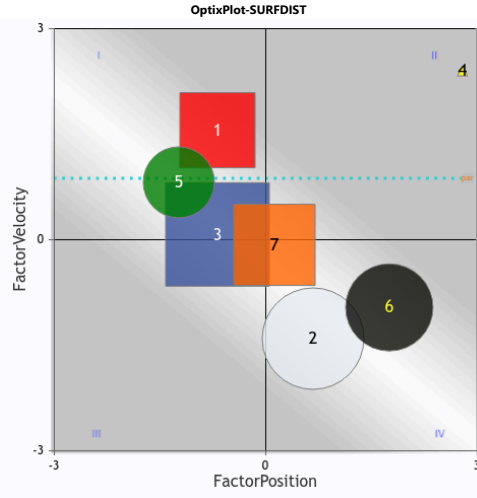

OptixProgram™

HAW 2025-04-17 Race 5 $10,500

Sprint 5.5f Dirt

Claiming (CIm 5000n1y)

4 year olds & up - Fillies/Mares only

PlotFit ● Contention ● SpeedRate ● 15

Past 3 Runlines

PN	Horse	ML	DLR	Surf	Dist	Prior RaceKeys	Prior RaceClass	oNg	oFIG	Fin	optixNOTES	OptixALERTS	RS
1	GO STORMIN GIRL J: CENTENO ALEXIS T: HUGHES EARL W	1.8	21	D	5f	HAW_2025-03-27_07 MNR_2024-12-08_06 IND_2024-11-05_04	CIm 5000n1y CIm 10000 OCIm 10000	C+ C -	62 50 82	5 9 2	- NASAL_S RUSH TRAFFIC SHUFFLE	TG30 2LO	EP
2	LADY ATLANTIC J: ESQUIVEL VALENTIN T: RYAN CHRIS A	15	207	D	6f	HAW_2024-09-22_06 HAW_2024-07-25_04 HAW_2024-07-06_05	CIm 5000b CIm 5000b CIm 5000b	EX C B-	41 41 55	7 6 3	SLOG TROUBLES+ COVER KICKBACK SLOG WIDE OTHER SLOG MOVE	GW1	PC
3	PRANCIPANTS J: ROMAN CONSTANTINO T: RODRIGUEZ HUGO	3.5	15	D	6f	MVR_2025-04-02_06 MVR_2025-02-28_03 MVR_2025-01-15_07	CLM5000NW16M CLM5000 CLM5000NW26M	C+ - -	57 64 78	5 3 2	NASAL_S GATE TROUBLE_S RUSH NO_KEEP		PC
4	APRIL'S GEM J: GONZALEZ SANTIAGO T: ROSAS RIGO	4.5	21	D	5f 8f 8f	HAW_2025-03-27_07 FG_2025-03-13_07 FG_2025-01-31_04	CIm 5000n1y OCIm 10000 CIm 20000b	C+ C B-	59 67 79	7 10 3	SAVED MOVE GALLOP+ PREP? RANK COVER SAVED NO_LEAD	TG30	P
5	RUNNERS HEAT J: ULLOA CARLOS JOAN T: WILSON SHARON L	8	186	D	6f	HAW_2024-10-13_09 HAW_2024-09-29_06 HAW_2024-09-22_06	CIm 5000b CIm 5000b CIm 5000b	B C+ C+	70 58 61	1 4 4	TACTIC+ GATE SAVED	RW1 NT	EP
6	PALACE MAGIC J: HERNANDEZ ISRAEL T: ZAWITZ JOEL	8	18	D	5f 5.5f 5.5f	HAW_2025-03-30_01 MNR_2024-12-08_02 MNR_2024-11-12_03	CIm 5000b CIm 4000n2y CIm 4000n2y	C+ C+ -	61 58 64	4 5 2	NASAL_S WEATHER SAVED FREE MOVE STRETCH? SLOG	2LO	C
7	WRITTEN CONSENT J: REYES FRANK T: MERAZ ANTONIO	5	18	D	5f 6f 5.5f	HAW_2025-03-30_01 MVR_2025-02-28_06 MVR_2025-01-15_04	CIm 5000b CLM7500NW4L CLM7500NW4L	C+ C+ -	66 69 64	3 4 6	WEATHER WIDE WEATHER RUSH MOVE		P

Register at optixeq.com and enter the future of handicapping.

Copyright © 2015-2025 EquiLytx LLC. All rights reserved.