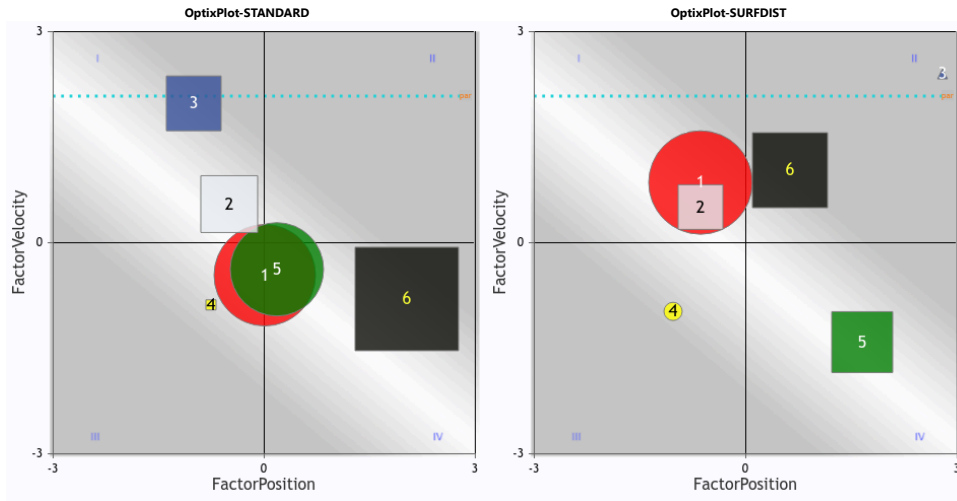

OptixProgram™

HAW 2025-04-17 Race 1 \$12,500

Sprint 5.5f Dirt

Maiden Claimer (Md 15000)

3 year olds & up

PlotFit ● Contention ● SpeedRate ● 0

Past 3 Runlines

PN	Horse	ML	DLR	Surf	Dist	Prior RaceKeys	Prior RaceClass	oNg	oFIG	Fin	optixNOTES	OptixALERTS	RS
1	ALADANTE J: ESQUIVEL VALENTIN T: HUGHES EARL W	8	11	D	8.32f	HAW_2025-04-06_03 TP_2024-12-04_01 FAN_2024-11-02_03	Md Sp Wt Md 30000 Md Sp Wt	C C -	6 9 29	5 10 9	OTHER TROUBLE_S RUSH NO_KEEP NO_PUSH ONE_TURN NASAL_S TROUBLE_S RUSH WIDE NO_KEEP NO_PUSH	2LO	
2	CRAZY HEART J: BENDEZU ALEXANDER T: QUINONEZ MAX	4	320	D	6f	FAN_2024-06-01_05	Md Sp Wt	C+	60	6	NASAL_S SLOG WIDE	NT	
3	TEAM TROY J: HERNANDEZ O K T: MERAZ ANTONIO	3	21	D	5f 6f 6f	HAW_2025-03-27_02 TP_2025-03-08_01 TP_2025-01-25_08	Md 15000 Md 7500 Md 30000	C B- C+	52 64 55	7 2 6	FTQ SAVED SAVED WARM DUEL NO_KEEP X_FLOW		PC
4	MARK MY MEMORY J: REYES FRANK T: BERNDT JOEL	5	203	D	5.5f 5.5f	HAW_2024-09-26_04 HAW_2024-09-15_01	Md 25000 Md Sp Wt	C+ C	48 40	6 7	WIDE PRERACE+ WARM_UP PRESSED SAVED NO_KEEP	NT	
5	OLIVERIO J: ROMAN CONSTANTINO T: LOPEZ ELIAS	4.5	11	D	8.32f 6f 8.5f	HAW_2025-04-06_03 FG_2025-03-20_03 FG_2025-02-15_09	Md Sp Wt Moc 50000 Md Sp Wt	C+ C C	49 55 34	4 7 9	TROUBLE_S RUSH WIDE NO_KEEP SLOG RANK TROUBLE- RANK WIDE NO_KEEP DROP?	TG30	
6	GOOD YEGG J: GONZALEZ SANTIAGO T: RAMIREZ CARLOS	2	189	⊕ ⊕ D	8f 5.5f 6f	HAW_2024-10-10_10 HAW_2024-09-19_07 HAW_2024-08-18_01	Md Sp Wt Md Sp Wt Md Sp Wt	C+ C+ B-	70 61 70	6 6 3	CLOSE PRERACE+ SLOG TROUBLE_S WIDE SLOG MOVE WEAK	NT	PC