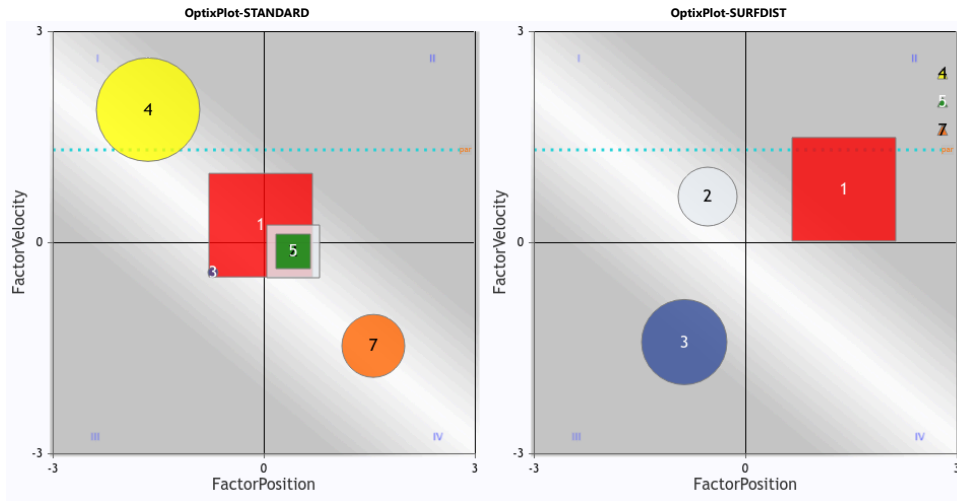

OptixProgram™

HAW 2025-04-17 Race 4 $9,500

Sprint 6f Dirt

Claiming (CIm 4000n2y)

4 year olds & up

PlotFit ● Contention ✪ SpeedRate ✪ 15

Past 3 Runlines

PN	Horse	ML	DLR	Surf	Dist	Prior RaceKeys	Prior RaceClass	oNg	oFIG	Fin	optixNOTES	OptixALERTS	RS
1	CHRISTMAS PRESENT J: CENTENO ALEXIS T: HUGHES EARL W	1.4	186	D	6f	HAW_2024-10-13_12 HAW_2024-10-03_02 HAW_2024-09-22_08	CIm 5000 CIm 5000 CIm 5000	B- B B-	72 83 70	2 1 4	TROUBLE S MOVE NO_LEAD FLOW WARM LONE MOVE WIDE	RW2	EP
2	CARL G (ON) J: ROMAN CONSTANTINO T: LYNCH HARRY E	5	21	D	5f 6f 6f	HAW_2025-03-27_05 FAN_2024-10-12_08 FAN_2024-09-17_07	CIm 5000b CIm 3200b OCIm 5000	C+ B- B-	66 67 69	7 2 4	SLOG CLOSE GALLOP+ SLOG WIDE MOVE SLOG WIDE MOVE	2LO	C
3	CHAMPAGNE MIKE J: REYES FRANK T: ROSAS RIGO	10	14	D	5f 6f 7f	HAW_2025-04-03_04 MVR_2025-02-13_03 CT_2025-01-30_08	CIm 5000n3l CLM5000NW3L CIm 5000n3l	C+ C -	63 54 63	5 8 6	SAVED SHUFFLE TROUBLE- MOVE WEATHER HARD_LEAD NO_KEEP	TG30 2LO	EP
4	DRAGON DREW J: COLON LUIS H T: RODRIGUEZ HUGO	10	14	D A A	5f 6f 5.5f	HAW_2025-04-03_05 TP_2025-03-19_03 TP_2025-03-06_06	CIm 5000n1y CIm 5000 CIm 5000	C C C+	50 55 74	7 6 4	RUSH DUEL NO_KEEP WARM RUSH FTQ NO_COVER NO_PUSH WARM COVER MOVE PLODDY		P
5	DEVILS RED J: GONZALEZ SANTIAGO T: REID DAVID R	3	18	D A A	8.32f 8f 6f	HAW_2025-03-30_07 TP_2025-02-13_06 TP_2025-01-24_03	CIm 5000n1y CIm 8000 Alw 5000s	C+ C C+	58 62 75	7 7 6	RUSH TROUBLE- PREP? NO_COVER NO_KEEP TROUBLE S	TG30 2LO	EP
7	SON OF GRACE J: ESQUIVEL VALENTIN T: HUGHES EARL W	15	11	D D D	8.32f 5f 8.5f	HAW_2025-04-06_04 HAW_2025-03-27_05 HAW_2024-10-13_04	CIm 5000b CIm 5000b OCIm 10000	C C C	41 60 68	5 9 8	WIDE WIDE	3LO	C

Register at optixeq.com and enter the future of handicapping.

Copyright © 2015-2025 EquiLytix LLC. All rights reserved.