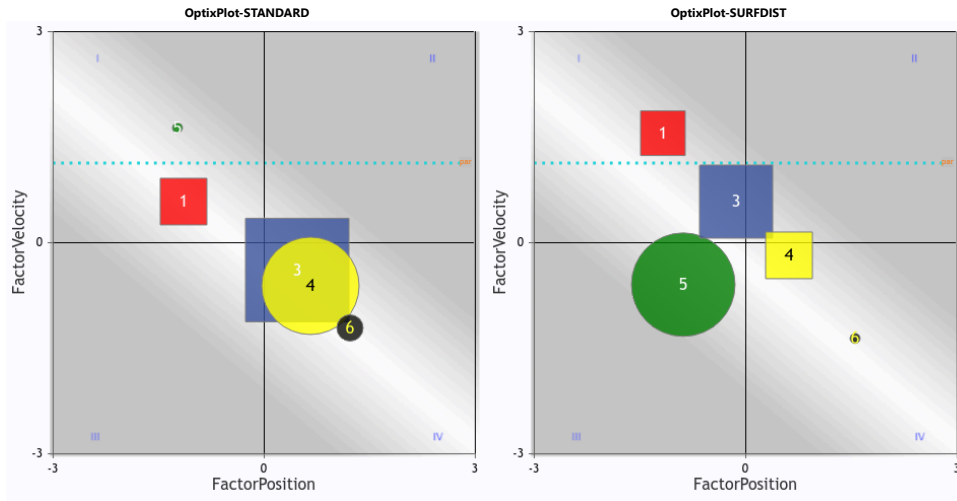

Register at optixeq.com and enter the future of handicapping.

OptixProgram™

HAW 2025-04-17 Race 3 \$15,000

Sprint 5.5f Dirt

Maiden Claimer (Md 25000)

3 year olds & up - Fillies/Mares only

PlotFit ● Contention ● SpeedRate ↘ 17