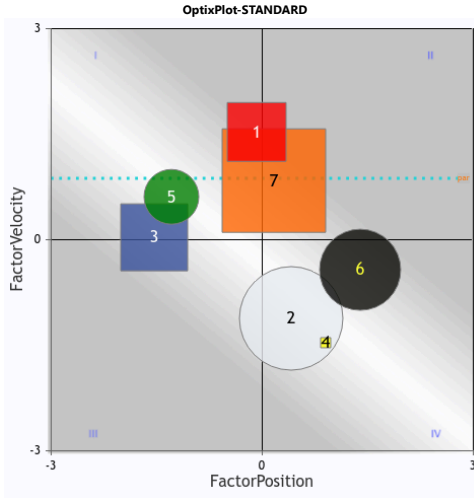

OptixProgram™

HAW 2025-04-17 Race 5 $10,500

Sprint 5.5f Dirt

Claiming (CIm 5000n1y)

4 year olds & up - Fillies/Mares only

PlotFit ● Contention ● SpeedRate ● 15

Past 3 Runlines

PN	Horse	ML	DLR	Surf	Dist	Prior RaceKeys	Prior RaceClass	oNg	oFIG	Fin	optixNOTES	OptixALERTS	RS
1	GO STORMIN GIRL J: CENTENO ALEXIS T: HUGHES EARL W	1.8	21	D	5f	HAW_2025-03-27_07 MNR_2024-12-08_06 IND_2024-11-05_04	CIm 5000n1y CIm 10000 OCIm 10000	C+ C -	62 50 82	5 9 2	- NASAL_S RUSH TRAFFIC SHUFFLE	TG30 2LO	EP
2	LADY ATLANTIC J: ESQUIVEL VALENTIN T: RYAN CHRIS A	15	207	D	6f	HAW_2024-09-22_06 HAW_2024-07-25_04 HAW_2024-07-06_05	CIm 5000b CIm 5000b CIm 5000b	EX C B-	41 41 55	7 6 3	SLOG TROUBLES+ COVER KICKBACK SLOG WIDE OTHER SLOG MOVE	GW1	PC
3	PRANCIPANTS J: ROMAN CONSTANTINO T: RODRIGUEZ HUGO	3.5	15	D	6f	MVR_2025-04-02_06 MVR_2025-02-28_03 MVR_2025-01-15_07	CLM5000NW16M CLM5000 CLM5000NW26M	C+ - -	57 64 78	5 3 2	NASAL_S GATE TROUBLE_S RUSH NO_KEEP		PC
4	APRIL'S GEM J: GONZALEZ SANTIAGO T: ROSAS RIGO	4.5	21	D	5f 8f 8f	HAW_2025-03-27_07 FG_2025-03-13_07 FG_2025-01-31_04	CIm 5000n1y OCIm 10000 CIm 20000b	C+ C B-	59 67 79	7 10 3	SAVED MOVE GALLOP+ PREP? RANK COVER SAVED NO_LEAD	TG30	P
5	RUNNERS HEAT J: ULLOA CARLOS JOAN T: WILSON SHARON L	8	186	D	6f	HAW_2024-10-13_09 HAW_2024-09-29_06 HAW_2024-09-22_06	CIm 5000b CIm 5000b CIm 5000b	B C+ C+	70 58 61	1 4 4	TACTIC+ GATE SAVED	RW1 NT	EP
6	PALACE MAGIC J: HERNANDEZ ISRAEL T: ZAWITZ JOEL	8	18	D	5f 5.5f 5.5f	HAW_2025-03-30_01 MNR_2024-12-08_02 MNR_2024-11-12_03	CIm 5000b CIm 4000n2y CIm 4000n2y	C+ C+ -	61 58 64	4 5 2	NASAL_S WEATHER SAVED FREE MOVE STRETCH? SLOG	2LO	C
7	WRITTEN CONSENT J: REYES FRANK T: MERAZ ANTONIO	5	18	D	5f 6f 5.5f	HAW_2025-03-30_01 MVR_2025-02-28_06 MVR_2025-01-15_04	CIm 5000b CLM7500NW4L CLM7500NW4L	C+ C+ -	66 69 64	3 4 6	WEATHER WIDE WEATHER RUSH MOVE		P

Register at optixeq.com and enter the future of handicapping.

Copyright © 2015-2025 EquiLytx LLC. All rights reserved.