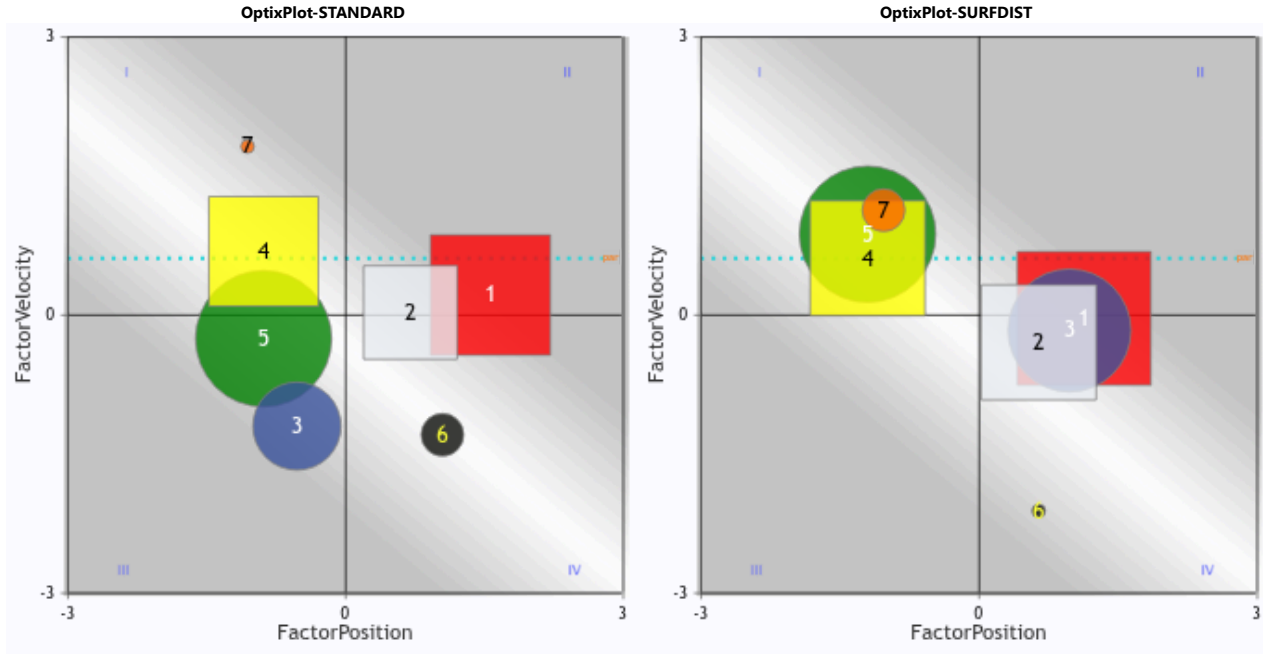

Past 3 Runlines

PN	Horse	ML	DLR	Surf	Dist	Prior RaceKeys	Prior RaceClass	oNg	oFIG	Fin	optixNOTES	OptixALERTS
1	KIND KISMET J: TAVARES JAVIER T: BERNDT JOEL	4	221	D	6f	HAW_2025-10-26_09 HAW_2025-10-19_07 HAW_2025-09-07_04	Clm 5000b Clm 5000n2l Clm 5000n2l	B- B B-	65 65 75	5 1 2	SLOG TROUBLE_S MOVE WIDE TROUBLE_S RUSH COVER MOVE HOT WIDE MOVE GALLOP-	
2	SHE STOPPED SHORT J: HERNANDEZ ISRAEL T: CAMPBELL JOEL	2.5	21	D	5.5f	HAW_2026-05-14_01 HAW_2026-04-23_07 TAM_2026-03-20_04	Clm 5000n3l Clm 5000n3l Clm 5000n1y	B B- C	68 66 52	2 2 5	WASTED TACTIC- SAVED MOVE MOVE	TG30 OF3 NT
3	ANNIE'S HOPE J: FELIX J E T: VILLA FRANCISCO	8	25	D	8.32f	HAW_2026-05-10_04 HAW_2026-04-23_07 MNR_2025-11-17_01	Clm 5000n3l Clm 5000n3l Clm 4000n3x	C C+ C	29 48 45	6 3 7	RUSH FTQ OTHER SAVED PREP? RUSH WIDE NO_KEEP	3LO
4	SHARP ATTACK J: REYES FRANK T: DIZEO DINO	1.6	21	D	5.5f	HAW_2026-05-14_01 HAW_2026-04-26_06 MNR_2025-11-16_08	Clm 5000n3l Clm 12500b Clm 7500n3x	B- B- B	65 73 71	3 3 3	DUEL RUSH SAVED PREP? STRETCH? RUSH BOS SAVED BLANKET	3LO
5	SKY RAVEN J: HERNANDEZ O K T: ROSAS RIGO	12	7	D	8.32f	HAW_2026-05-28_01 HAW_2026-05-14_01 HAW_2026-04-23_07	Clm 5000b Clm 5000n3l Clm 5000n3l	C C+ C+	43 40 43	5 4 4	WARM_UP TROUBLE_S RUSH LONE NO_KEEP PRERACE+ TROUBLE_S RUSH DUEL NO_KEEP PRESSED NO_KEEP	RW1
6	TWO TIMER J: GILES EMMANUEL T: VILLOBOS HERIBERTO	12	21	D	5.5f	HAW_2026-05-14_01 HAW_2026-04-23_07 HAW_2025-11-02_13	Clm 5000n3l Clm 5000n3l Clm 4000n2y	C C+ C	30 35 52	5 5 7	SLOG WIDE SLOG WIDE NO_PUSH PREP? STRETCH? TURF? NASAL_S TROUBLE_S SAVED	3LO
7	ILLY SIMZ J: COLON LUIS H T: PEREZ MANNY	6	25	D	5.5f	HAW_2026-05-10_02 HAW_2026-04-19_04 OP_2026-04-09_01	OClm 10000 Clm 5000n2l Clm 12500n2l	C+ B C+	55 62 55	6 1 6	HARD_LEAD PRESSED NO_FINISH RUSH LONE TACTIC+ GALLOP- NASAL_S FTQ SAVED	RW1 RW2

Register at optixeq.com and enter the future of handicapping.