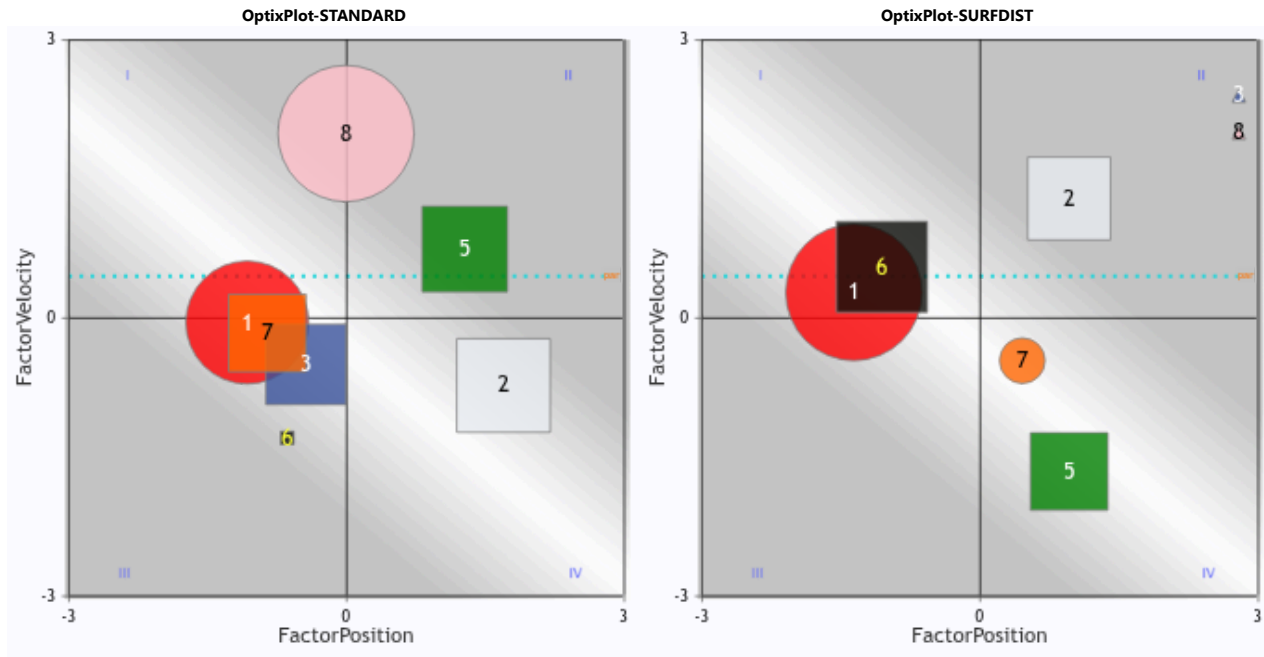

Past 3 Runlines

PN	Horse	ML	DLR	Surf	Dist	Prior RaceKeys	Prior RaceClass	oNg	oFIG	Fin	optixNOTES	OptixALERTS
1	ISABELLA'S BEAUTY J: TAVARES JAVIER T: HORNBOSTEL DENNIS	15	9	D	6f	FP_2026-05-26_08 FP_2026-05-05_08 FP_2026-04-21_07	Clm 5000n2l Clm 5000n2l Clm 6250n2l	-	37 17 48	7 12 4		RW1
2	TIZMEONEMORETIME J: HERNANDEZ ISRAEL T: ROSAS RIGO	3	14	⊕	5f	HAW_2026-05-21_07 FP_2026-05-12_06 FP_2026-04-21_06	Alw 31000n1x OCIm 20000n2l OCIm 20000n2l	C+	61 49 58	7 6 5	GATE PREP? DROP?	
3	D' ARGONAUT J: ARANGUREN JOHANIS T: RODRIGUEZ EDUARDO	10	11	D	5.5f	HAW_2026-05-24_02 HAW_2026-05-10_01 HAW_2026-04-26_04	Md 6250 Md 6250 Md 6250	B C+ B-	64 50 46	1 4 4	NASAL_S HARD_LEAD BOS HOT RUSH FREE WIDE NO_LEAD OUCHY DUEL NO_FINISH GALLOP- HOT	TG30 OF3 RW3
5	WAHIDA OF MARDAN J: SANTOS ADEMAR T: NESBITT AMY	5	23	D	5.5f	FP_2026-05-12_04 FP_2026-04-21_04 FP_2026-04-14_08	OCIm 20000n2l OCIm 20000n2l Md Sp Wt	C+ - -	56 65 74	3 3 1	SHUFFLE WIDE MOVE	
6	WILDWOOD ADIOS J: FELIX J E T: BECKER SCOTT	1.8	21	⊕	7.5f	HAW_2026-05-14_04 FP_2026-04-21_07 HAW_2025-09-28_02	Clm 20000n2l Clm 6250n2l Clm 12500n2l	B- - B-	64 38 66	3 7 2	NASAL_S PRESSED SAVED NO_KEEP NASAL_S RUSH FREE	TG30 3LO
7	DAISY MAE ATTACK J: REYES FRANK T: CHILDERS SHANE	6	14	⊕	8f	HAW_2026-05-21_05 HAW_2026-05-10_01 HAW_2025-10-09_03	Clm 12500 Md 6250 Md Sp Wt	C+ B C+	72 56 64	5 1 4	WARM EASY_LEAD PRESSED SAVED FLOW NO_KEEP BOS SAVED NO_COVER PLODDY	RW1 NT 3LO
8	HEAVENLY SCENT J: GILES EMMANUEL T: POMPELL ROBERT	15	37	D	5f	FP_2026-04-28_03 FP_2026-04-14_05 FP_2025-10-18_08	OCIm 20000n3l Clm 5000n2l Clm 5000n2l	- - -	46 43 47	5 8 7		3LO

Register at optixeq.com and enter the future of handicapping.