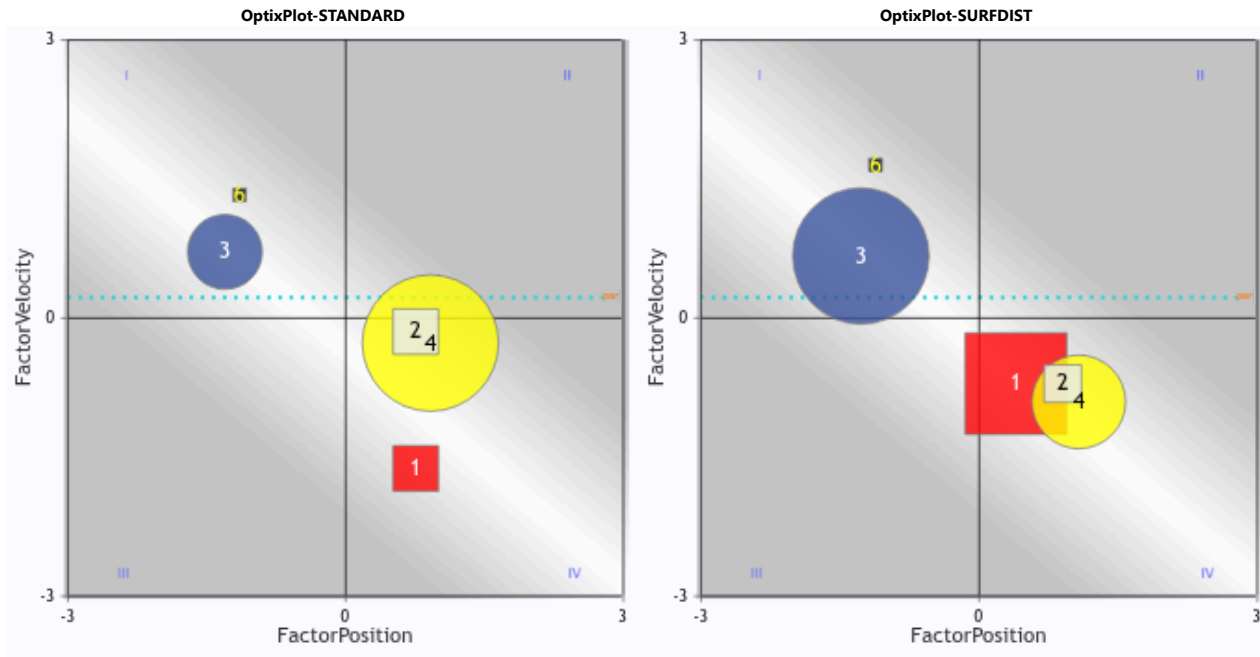

Past 3 Runlines

PN	Horse	ML	DLR	Surf	Dist	Prior RaceKeys	Prior RaceClass	oNg	oFIG	Fin	optixNOTES	OptixALERTS	RS
1	GLOBAL EMPIRE J: REYES FRANK T: HARAN JOHN	1.8	18	D	8.32f	HAW_2026-05-17_01 OP_2026-05-02_13 OP_2026-04-18_02	Clm 5000b Alw 12500s Clm 10000n2y	C+ C C	65 73 71	5 11 8	SHUFFLE CLOSE SAVED SAVED DROP?	TG30	P
2	LUCKY BOSS J: BENDEZU ALEXANDER T: RODRIGUEZ HUGO	4	25	D	8.5f	HAW_2026-05-10_03 TUP_2026-01-07_05 TUP_2025-12-15_03	Clm 4000n2y Alw 5000s Alw 5000s	B B- -	70 71 69	1 5 4	WARM PERFECT SAVED SAVED FREE MOVE TURF?	TG30 RW1 2LO	PC
3	BLURT J: COLON LUIS H T: CRUZ RUBEN JR	8	25	D	8.5f	HAW_2026-05-10_03 MNR_2025-11-17_03 FP_2025-10-28_11	Clm 4000n2y Clm 4000n2y Clm 6500	C+ B- -	46 77 51	5 4 9	EASY_LEAD FTQ HARD_LEAD PRESSED SAVED BLANKET	RW1 2LO	E
4	NEW YEAR SURPRISE J: HERNANDEZ ISRAEL T: VILLOBOBOS HERIBERTO	8	28	⊗	8.32f	HAW_2026-05-07_07 HAW_2026-04-19_05 OP_2026-04-02_05	OClm 10000 Clm 4000n2y Clm 8000	C C C	53 37 53	6 6 9	COVER WIDE DROP? FREE WIDE NO_KEEP NO_PUSH WARM_UP SAVED KICKBACK-		EP
6	U S HONOUR NAP J: TAVARES JAVIER T: CRUZ RUBEN JR	4.5	199	D	8f	MNR_2025-11-17_03 FP_2025-10-28_10 FP_2025-10-07_02	Clm 4000n2y Clm 5000n4l Clm 4000n1my	B - -	79 66 74	2 2 2	WIDE MOVE	NT	EP

Register at optixeq.com and enter the future of handicapping.