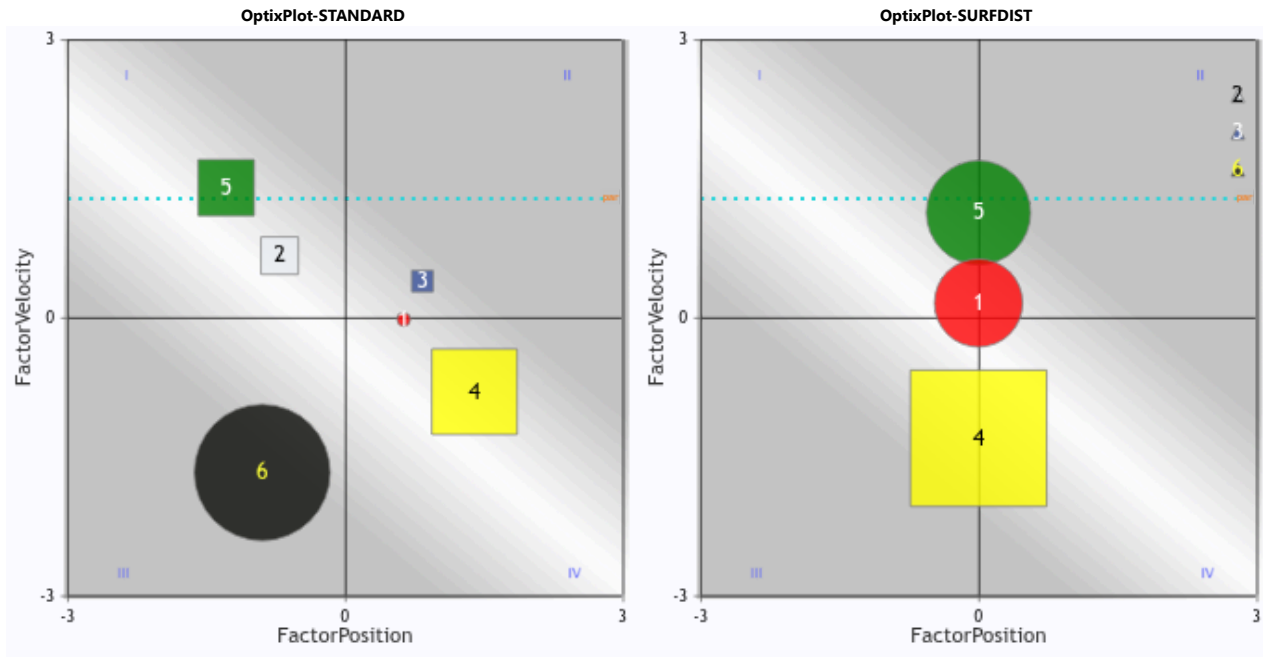

Past 3 Runlines

PN	Horse	ML	DLR	Surf	Dist	Prior RaceKeys	Prior RaceClass	oNg	oFIG	Fin	optixNOTES	OptixALERTS
1	BOURBON AMERICANA J: HERNANDEZ O K T: CANDELAS BLANCA	6	32	D	5.5f	HAW_2026-05-03_08 FG_2026-03-20_05 FG_2026-03-12_09	Md Sp Wt Md 12500 Md 12500	C+ C -	50 47 66	6 8 3	RUSH SAVED MOVE WARM TROUBLE_S WIDE	TG45
2	ROYALLY SASSY J: BENDEZU ALEXANDER T: DAVIS CHRISTOPHER	2	70	A	8f	TP_2026-03-26_04 TP_2026-02-12_05 TP_2025-12-10_09	Md Sp Wt Md Sp Wt Md Sp Wt	B- B- B-	70 74 66	3 3 4	TROUBLES+ WIDE RUSH SHUFFLE SAVED PLODDY OTHER SAVED	
3	CATNIP HILL J: TAVARES JAVIER T: HORVATH FRANK K	12	11	⊗	8.32f	HAW_2026-05-24_07 HAW_2026-05-03_08 HAW_2026-04-19_02	Md Sp Wt Md Sp Wt Md 25000	C C+ C+	47 51 58	5 5 4	NASAL_S SAVED PRESSED DROP? SAVED FLOW DROP? SLOG TROUBLE_S STRETCH? DROP?	
4	R BEE GEE J: FELIX J E T: MOREY WILLIAM E	1.6	33	⊕	8f	IND_2026-05-02_07 IND_2026-04-07_06 CD_2025-09-20_05	Md Sp Wt Md Sp Wt Md Sp Wt	B- - EX	68 54 64	3 11 8	WARM TROUBLE_S RANK COVER OTHER TROUBLE_S COVER TROUBLE MOVE X_WIDE OTHER	NT 3LO
5	VERONICAFORTHEWIN J: REYES FRANK T: LOPEZ ELIAS	5	18	⊕	5f	HAW_2026-05-17_05 HAW_2026-04-19_02 FG_2026-02-06_02	Md 25000 Md 25000 Md 15000	B- B- B-	70 72 64	3 2 3	FREE MOVE GRIT- OTHER RUSH SAVED BOS TROUBLE- TROUBLE_S RUSH PRESSED SAVED	3LO
6	BETHS VENGEANCE J: LOVEBERRY JARETH T: COOK BRIAN	8	28	⊗	8.32f	IND_2026-05-07_06	Md Sp Wt	C - -	40 - -	5 - -	RUSH WIDE NO_KEEP NO_PUSH TURF?	NT

Register at optixeq.com and enter the future of handicapping.